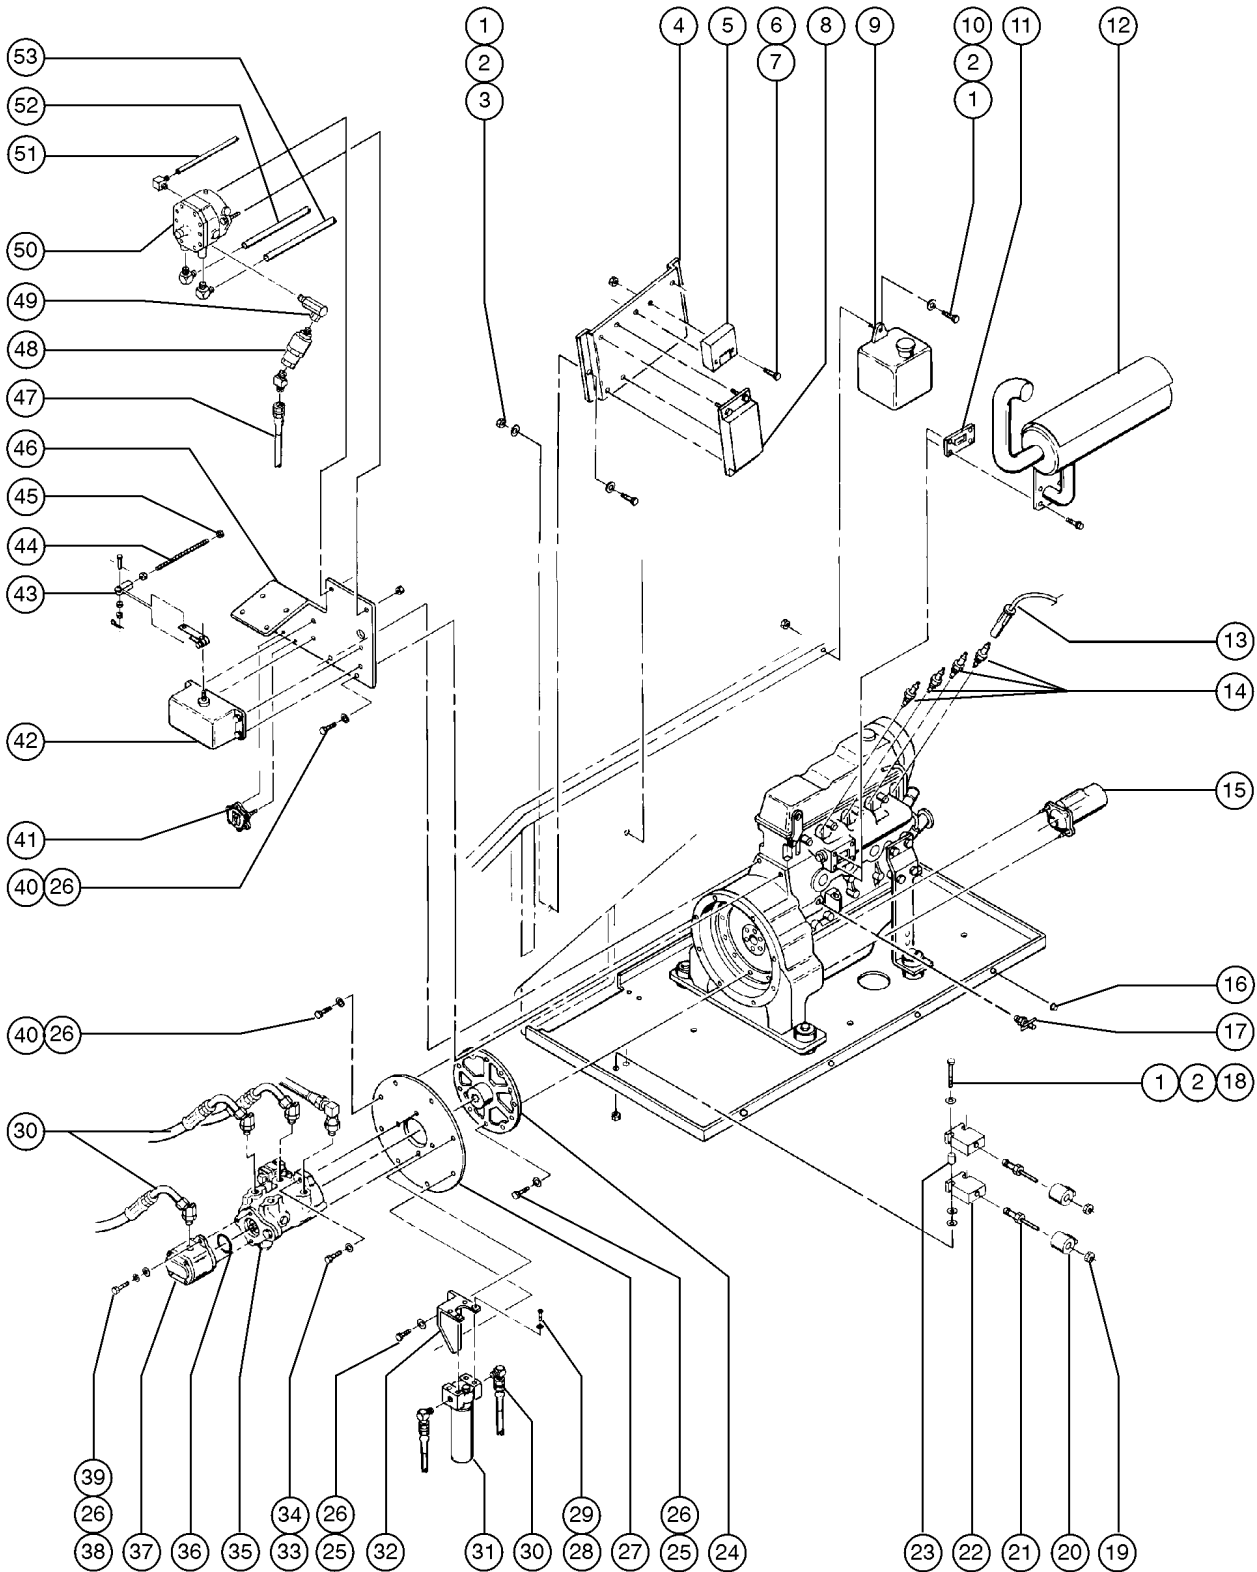

402.1 Ford LRG-423 Engine - View 2

402.1 Ford LRG-423 Engine - View 2

Item	Part No.	Description	Qty.	Item	Part No.	Description	Qty.
--	65770GT	BELT,TIMING,FORD LRG423/425EFI		30		Ref. Hydraulic Hoses & Fittings.....4 <i>refer to section 509.1</i>	
1	6091GT	NUT,NYLOCK,1/4-20.....5		31		FILTER ASY,M PRESS,SAE8,WOUND* (77139).....1 <i>component no longer available</i>	
2	6638GT	WASHER,FLAT,USS,1/4"Y.....9		--	20880GT	FILTER ELEMENT-10 MIC.*** <i>for 20879 (no longer available)</i>	
3	8914GT	SCREW,HHC,1/4-20 X .625.....2		--	60857GT	FILTER,ELEMENT,BETA(5)=1000 <i>for 77139</i>	
4	31250GT	IGNITION MODULE MTG.PLATE ASSY.....1		31A	1267807GT	ASSY, MED. PRESS. FILTER, SAE8	
5		KIT,LRG423 IGNITION MODULE (128658).....1 <i>component no longer available</i>		--	1268229GT	ELEMENT-5 MIC, PAPER, W/ BYPASS <i>for 1267807</i>	
6	6179GT	SCREW,RHM,10-32 X 1.25.....2		32	30230PGT	FILTER MOUNT BRACKET.....1	
7	14392GT	NUT,LP NYLOCK,10-32.....2		33	8177GT	SCREW,HHC,1/2-13 X 1.5.....2	
8	34935GT	GOVERNOR,CNTRLR,FORD,LRG 423**.....1		34	6033GT	WASHER,LOCK,0.5".....4	
9	1279268GT	BOTTLE, COOLANT RECOVERY, 2QT.....1		35	37027GT	PUMP,VAR PISTON,2.8 C.I.***.....1	
10	8915GT	SCREW,HHC,1/4-20 X 1.25.....1		--	22965GT	EDC ASSY,SAUER,M46***.....1	
11	27142GT	GASKET,EXHAUST***.....1		--	29739GT	SEAL KIT,SAUER-DANFOSS M46***.....1	
12	48439GT	MUFFLER,EXH,FORD,BIG BOOMS***...1		--	32611GT	SHAFT,M46 15 TOOTH.....1	
13	58928GT	WIRE SET (LRG 423) LG SET**.....1 <i>(wire lengths 12 to 23 inches)</i>		36	29436GT	O-RING***.....1	
13A	52570GT	SPARK PLUG WIRE SET, LRG425EFI <i>(wire length 23 to 31 inches)</i>		37	53959GT	PUMP,LIFT 1.403 C.I.***.....1	
14	28647GT	SPARK PLUG,FORD.....4		--	58228GT	SEAL KIT***.....1	
15	29606GT	RING GEAR,FORD*** <i>FITS LSG-LRG 423, AND LRG425</i>		38	33988GT	SCREW,SHC,3/8-16 X 1.....2	
15	29616GT	STARTER,ENGINE,FORD LSG/LRG***.....1		39	6097GT	WASHER,FLAT,USS,3/8",Y.....2	
16	34619GT	BUMPER,RUBBER***.....4		40	6175GT	SCREW,HHC,3/8-16 X 1.....2	
17	28717GT	VALVE,DRAIN,FORD,BLOCK,RAD.....1		41	22278GT	SWITCH,VACUUM.....1	
18	11413GT	SCREW,HHC,1/4-20 X 4.....2		42	34936GT	GOVERNOR,ACTUATOR,FORD LRG423.....1	
19	52943GT	NUT,SOLENOID VALVE COIL.....2		43	21130GT	CLEVIS YOKE-1/4-28,PLTD W/PIN.....1 <i>includes clevis pin</i>	
20	27814GT	COIL,SOLENOID,10V.....2		44	30785-1000GT	THREADED ROD,1/4-28 X 10 IN***.....1	
21	29066GT	VALVE,SOLENOID,10V,2POS 3WAY**.....2 <i>includes index numbers 19 and 20</i>		45	21496GT	NUT,HEX,1/4-28.....2	
22	30369GT	SOLENOID VALVE,N.C. 2POS. 3WAY.....2 <i>includes index number 21</i>		46	34939PGT	BRACKET,LP REG/AIR FILTER,PNTD....1	
23	45400GT	SPACER TUBE,.50 LG.....2		47	25967GT	HOSE ASSEMBLY,LP GAS-86" LNG**....1	
24	28836GT	COUPLING KIT,FLYWHEEL,FL 15T.....1 <i>(includes flexplate and coupler)</i>		48	27010GT	VALVE,LOCK OFF,BEAM #FL-418.....1	
--	37002GT	COUPLER,HUB,15 TOOTH 7/16BOLT*.....1		49	27042GT	ELBOW,90DEG.1/4MPT,1/4SW,NPTF....1	
25	6019GT	SCREW,HHC,3/8-16 X 1.25 GRD 5.....8		50	24551GT	REGULATOR,LPG,BEAM #120A.....1 <i>Type 120 regulator</i>	
26	6021GT	WASHER,LOCK,.375.....14		--	32768GT	REGULATOR DIAPH.KIT BEAM 120A....1 <i>for 24551</i>	
27	25571P-SGT	PLATE,PUMP MOUNT,FORD,PAINTED.....1		50A	22279GT	REGULATOR,LPG BEAM 60*** <i>Type 60 regulator</i>	
28	7339GT	SCREW,HHC,1/4-20 X .5.....4		--	24470GT	REGULATOR DIAPH.KIT BEAM 50/60 <i>for 22279</i>	
29	6356GT	WASHER,LOCK,.25.....4		51		Ref. Hose - 3/16 x 17.5 inches (44.5 cm), Regulator to Carburetor Venturi.....1