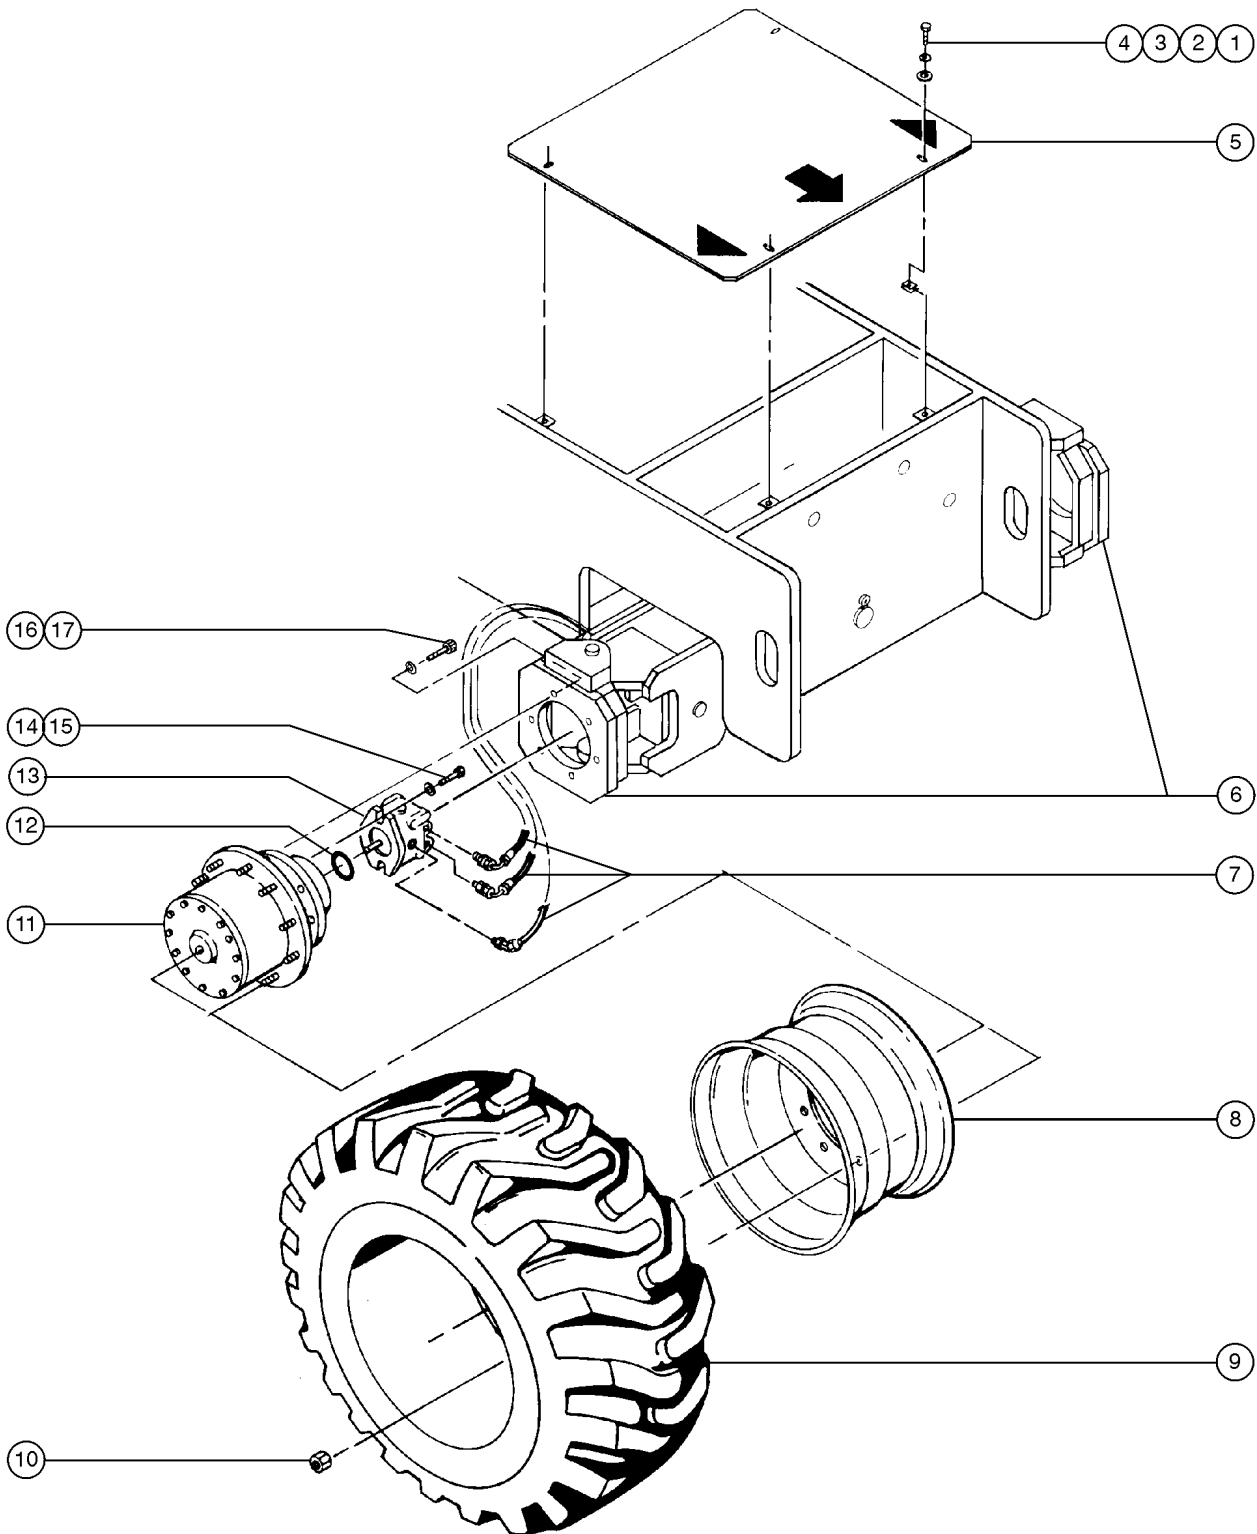

302.1 4WD Steer Axle Linkage Non-oscillating Models

Item	Part No.	Description	Qty.
1	30731GT	PIN,PRIM.Boom,16.0 X 1.5 INCH.....	2
2	1256267GT	ROD END,.5 X 3.75,ZAG.....	2
3	6096GT	SCREW,HHC,1/2-13 X 2 GR5.....	2
4	6086GT	NUT,LP NYLOCK,1/2-13.....	6
5	45066GT	SCREW,SHC,5/8-11 X 2.25.....	2
6	13064GT	WASHER,FLAT,625 HARDENED.....	2
7	34276GT	PIN,1.25DIA X 3.37LG,1HOLE.....	6
8	6175GT	SCREW,HHC,3/8-16 X 1.....	8
9	6021GT	WASHER,LOCK,.375.....	8
10	1255452GT	ROD END,.375 X 2.25,ZAG.....	6
11	88346GT	CYLINDER,S60/65 STEER***	2
--	31078GT	SEAL KIT,HYDRAULIC CYLINDER***	2
		<i>for cylinder 34420; check stamp on part prior to ordering</i>	
--	88347GT	SEAL KIT,STEER CYL,S60/65***	
		<i>for cylinder 88346; check stamp on part prior to ordering</i>	
12	30370GT	BEARING,1.25IDX1.5ODX1.00L.....	6
13	30736GT	PIN,1.50 DIA X 4.76 LG.GES1360.....	4
14	14815GT	PIN,ROLL,SST,.25 X 2.25.....	4
15	45071GT	BEARING,1.5IDX1.75ODX1.5L.....	4
16	33942GT	YOKE ASSEMBLY, LEFT SIDE 4WD.....	1
		<i>includes 2 each index numbers 12 and 15</i>	
17	8220GT	SCREW,HHC,1/2-13 X 4.....	4
18	45074GT	WASHER,THRUST,1.5 X 3.5 X .187.....	2
19	33943GT	STEER AXLE ASSY, NON OSC,S-60.....	1
		<i>includes 2 each index number 12</i>	
20	33941GT	YOKE ASSEMBLY, RIGHT SIDE 4WD....	1
		<i>includes 2 each index numbers 12 and 15</i>	
21		Ref. Hydraulic Hoses & Fittings.....	1
		<i>refer to sections 307.1 and 308.1</i>	
22	34484-SGT	TIE ROD WELDMENT,S60***	1
23	27953GT	NUT,HEX,JAM,1.25-7.....	1
24	33899GT	WELDMENT, ROD END.....	1

303.1 4WD Steer Axle Wheel Drive