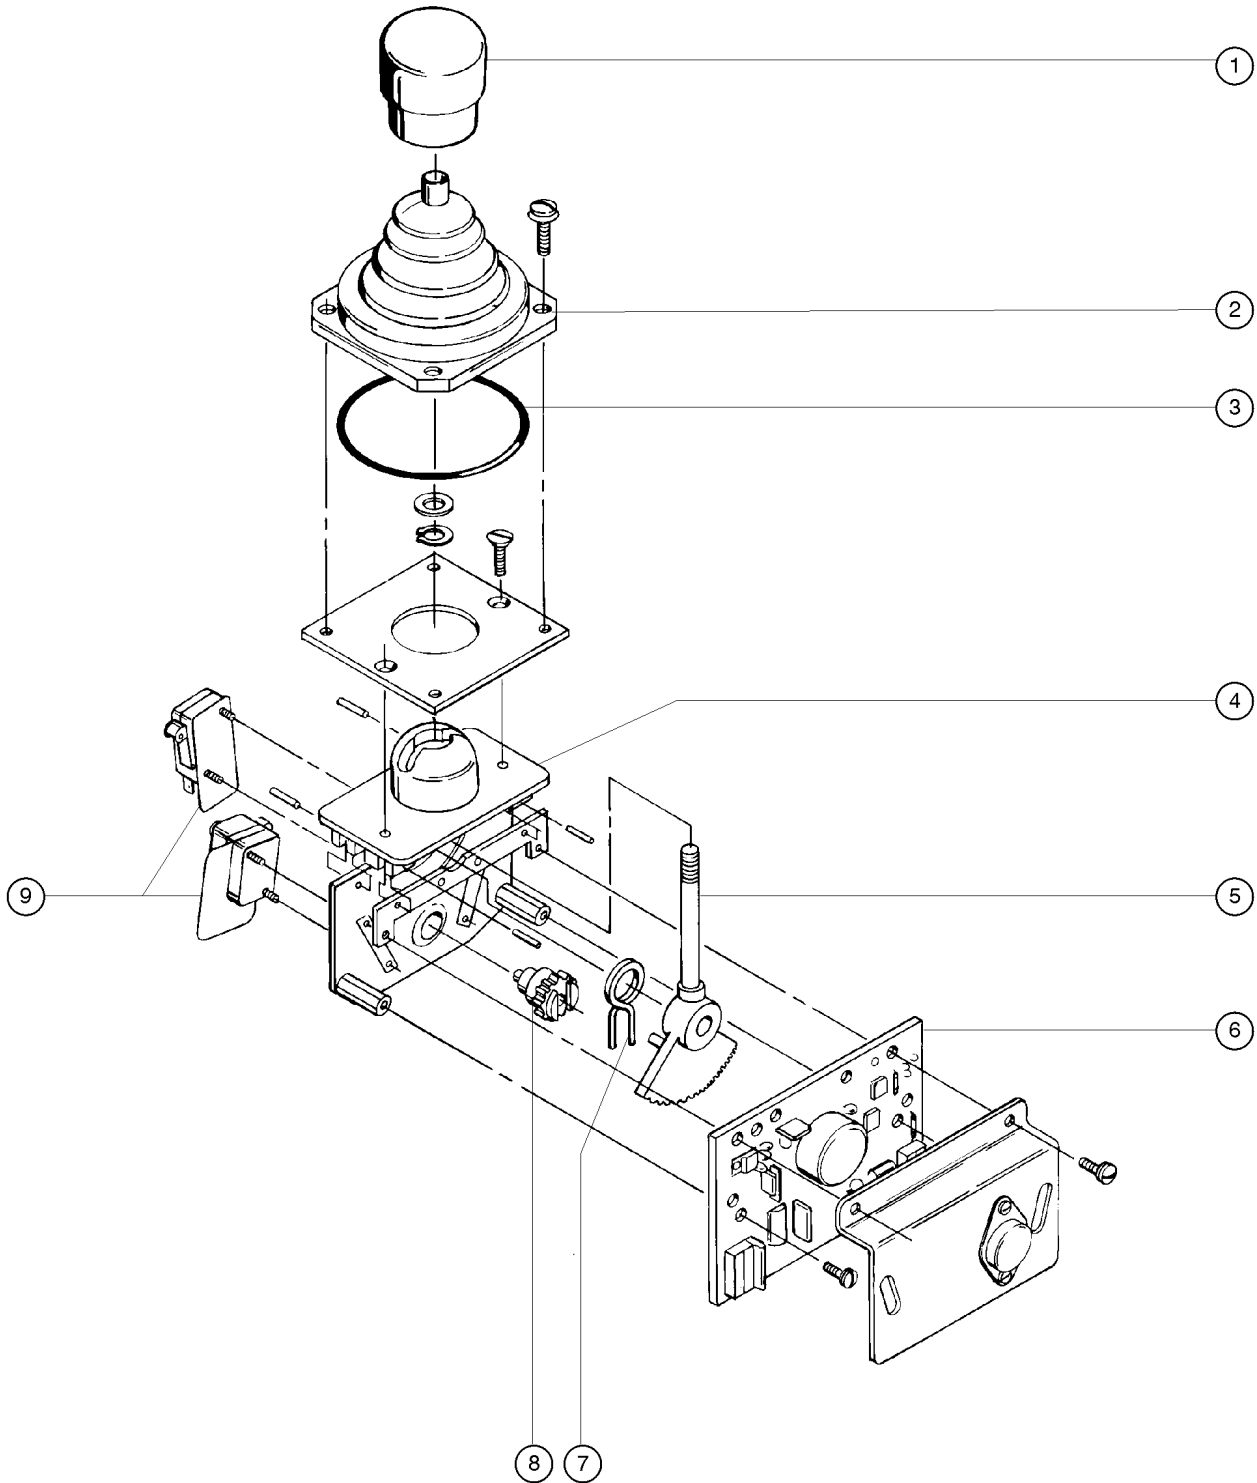

705.1 Joystick Controller - Boom Functions, Single Axis

705.1 Joystick Controller - Boom Functions, Single Axis

Item	Part No.	Description	Qty.
--	24495GT	JOYSTICK,SINGLE AXIS PROPORT <i>OEM joystick, contains all shown service parts</i>	
--	24495HGT	JOYSTICK,SINGLE AXIS PROPORT <i>aftermarket joystick replacement</i>	
1	27133GT	HANDLE,CAP,CONTROLLER.....	1
2	27134GT	BOOT,CONTROLLER.....	1
3	31526GT	O-RING,BOOT,CONTROLLER.....	1
4	19720GT	CASTING,45049, 40612.....	1
5	27135GT	SHAFT W/GEAR.....	1
6	27524GT	PCB,ASSY,24495.....	1
--	19718GT	POTENTIOMETER,45049.....	1
7	21434GT	SPRING & BUSHING KIT,RETURN*** ..	1
8	19731GT	GEAR, SLAVE, MS4,45048.....	1
9	19712GT	MICROSWITCH,V3L-139-D8.....	2