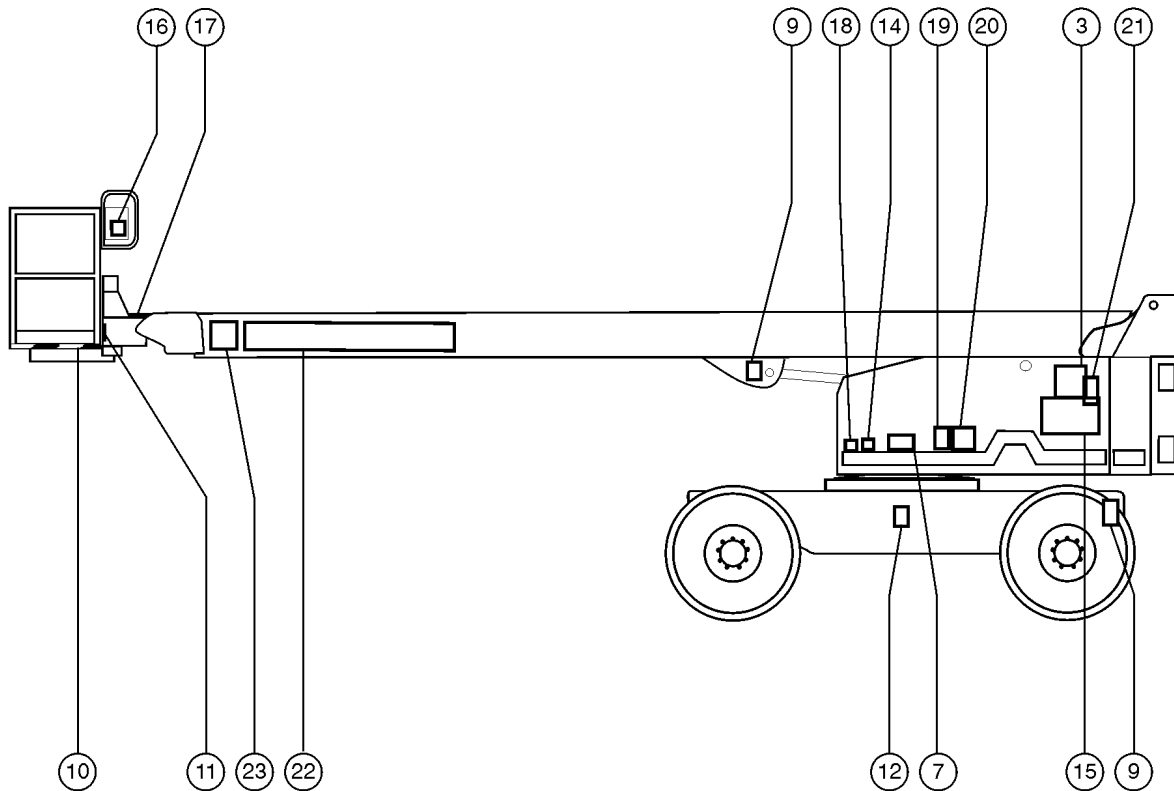

101.1 Decals and Paint - View 1

Item	Part No.	Description	Qty.
--	1268GT	PAINT,AEROSOL,GENIE GRAY***	
--	1484GT	PAINT,AEROSOL,BRIGHT BLUE***	
--	32150GT	PAINT,WET,GENIE BLUE (1 GL)**	
--	32151GT	PAINT,WET,GENIE GRAY (1 GL)**	
--	33483GT	DECAL KIT,SAFETY/INSTRUCTIONA <i>kit does not include index numbers 2, 3, 8, 10, 15, 16, 18, 21, 22 and 23</i>	
--	34478GT	DECAL KIT,COSMETIC,S60	
--	34842GT	DECAL KIT,COSMETIC,S65	
1	28157GT	DECAL,USE DEXRON***.....	1
2	28158GT	DECAL,LABEL,UNLEADED GAS ONLY.....	2
--	28159GT	DECAL,DIESEL.....	2
3	32744GT	DECAL,S, BLUE, BLACK.....	2
4	32702GT	DECAL,NOTICE,OPERATING INSTRN.....	1
5	32992GT	DECAL,GROUND CONTROL PANEL.....	1
6	25994GT	DECAL,NOTICE,SHUTOFF VALVES.....	1
7	27564GT	DECAL,DANGER,ELEC.HAZ.STAY CLR.....	2
8	77046GT	SERIAL # LABEL,MYLAR 4X8***.....	1
9	28161GT	DECAL,WARN,CRUSH HAZARD HAND.....	4
10	33550GT	TAPE,WARNING,BLK/YEL, 50***.....	1
11	28177GT	DECAL,WARN,CRUSH HAZARD PLAT.....	2
12	33973GT	DECAL,NOTICE,TIRE PRESSURE.....	2
13	97890GT	DECAL,DANGER,GEN SAFETY RULES.....	1
14	28171GT	DECAL,DANGER,NO SMOKING ***.....	2
15	30406GT	DECAL"GENIE 2 WD" WHITE.....	2
--	30407GT	DECAL,GENIE 4 WD, WHITE.....	2
16	28174GT	DECAL, POWER TO PLATFORM 230V**.....	1
--	28235GT	DECAL,POWER TO PLATFORM 115V.....	1
17	28181GT	DECAL,WARN,FALL HAZARD.....	1
18	28160GT	DECAL,LABEL,LIQUID PROPANE.....	1
19	28164GT	DECAL,NOTICE,HAZARDOUS MAT'LS*.....	1
20	28175GT	DECAL,WARNING-COMPART ACCESS.....	1
21	33956GT	DECAL,NOTICE, FORD ENG SPEC**.....	1
--	33985GT	DECAL,NOTICE,DEUTZ ENG SPEC**.....	1
22A	33571GT	DECAL,COSMETIC,S-60,LARGE.....	1
22B	33573GT	DECAL,COSMETIC,S-65,LARGE.....	1
23	33460GT	DECAL,COSMETIC,STRIPES,WHITE.....	1