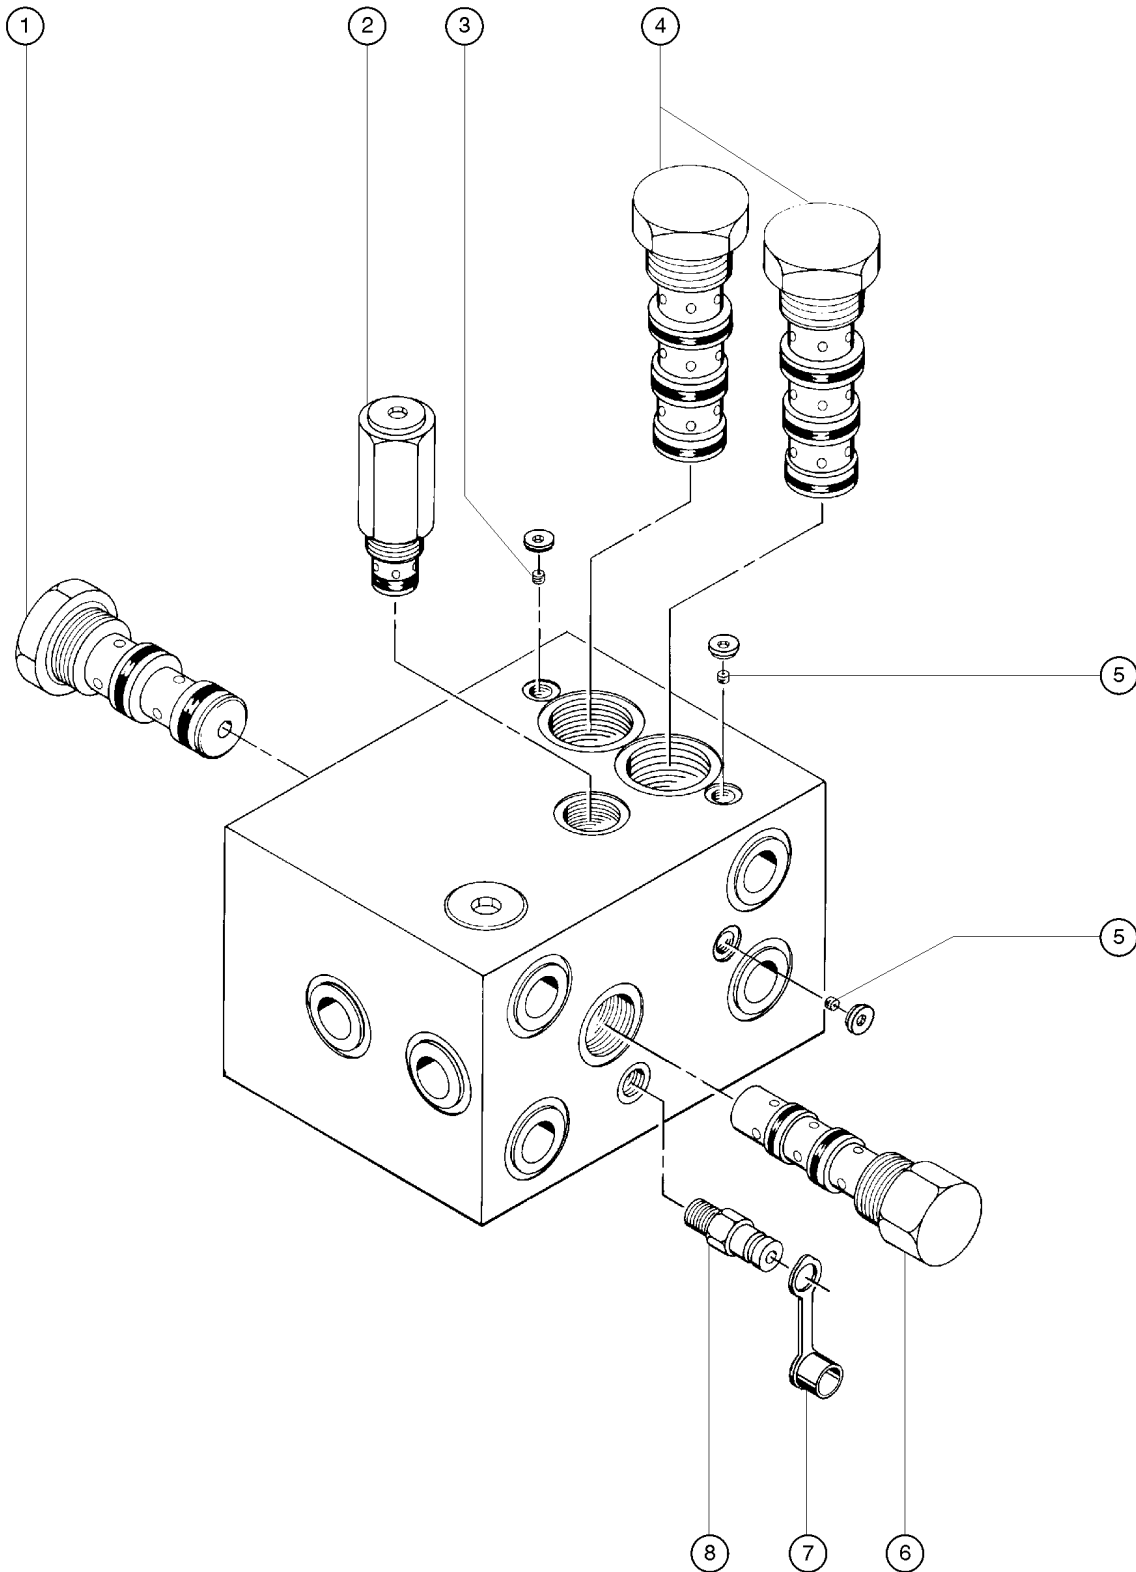

304.1 4WD Drive Manifold