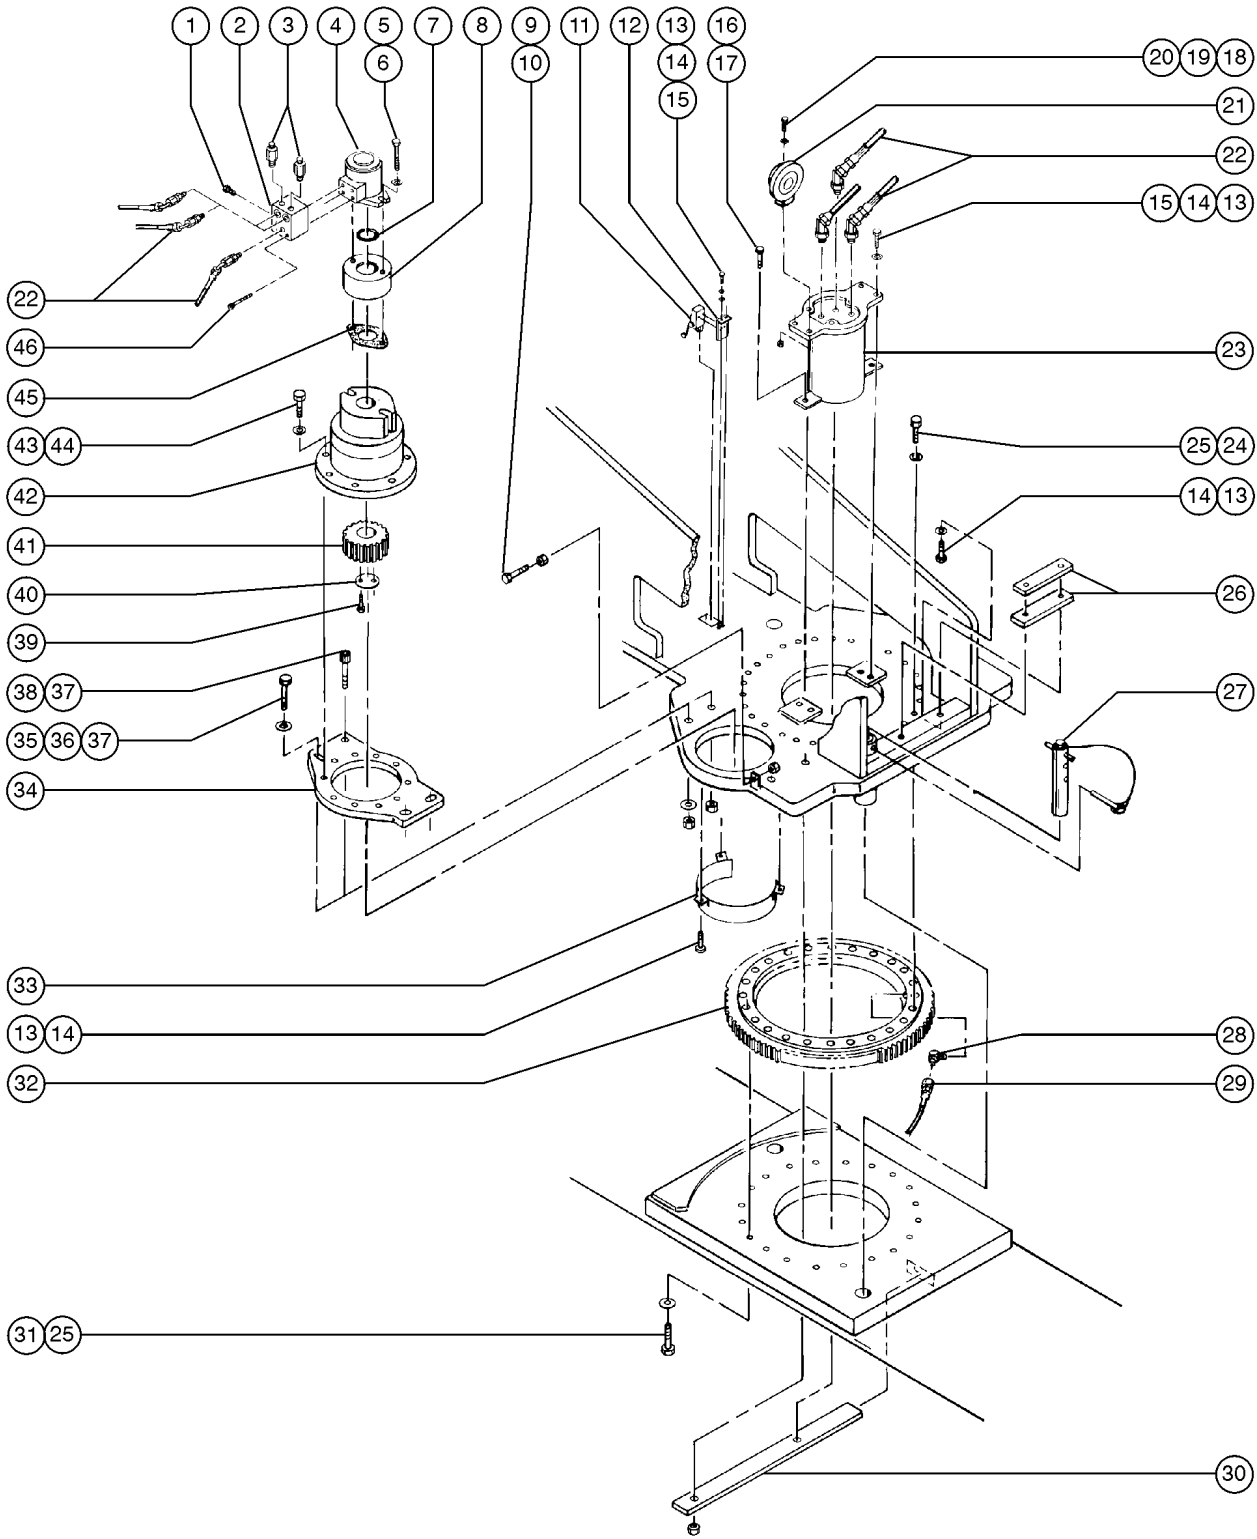

504.1 Turntable Rotation and Hydraulic Rotary Coupler Installation

504.1 Turntable Rotation and Hydraulic Rotary Coupler Installation

Item	Part No.	Description	Qty.	Item	Part No.	Description	Qty.
1	45483GT	VALVE,SHUTTLE***.....	1	24	45495GT	SCREW,SHC,5/8-11 X 3.00,A574.....	30
2	33446GT	MANIFOLD ASSY,T.T. (34114)..... <i>includes index numbers 1 and 3</i>	1	25	13064GT	WASHER,FLAT,.625 HARDENED.....	48
--	31519GT	O-RING (2-114).....	1	26	25635GT	PAD,NYLON-12 X 2 X 0.625 INCH.....	2
3	31082GT	VALVE,COUNTERBALANCE 2500 PSI*.....	2	27	33471GT	PIN ASSEMBLY,TURNTABLE ROTAT.....	1
4	32952GT	MOTOR,TURNTABLE ROT.(34114)***.....	1	--	11637GT	PIN ASSY, RETAINER, SS I & II.....	1
--	33445GT	SEAL KIT,DRIVE MOTOR (32952).....	1	28	20630GT	ELBOW,070202-4-4.....	1
5	13854GT	SCREW,HHC,1/2-13 X 4.5,GRD.8.....	2	29	34562GT	HOSE ASSEMBLY, 177".....	1
6	13066GT	WASHER,FLAT,.5 HARDENED.....	2	30	34214PGT	BAR,HYD.SWIVEL MOUNT PAINTED....	1
7	52087GT	O-RING,2-044 BUNA***.....	1	31	20654GT	SCREW,SHC,5/8-11 X 3.50,A574.....	18
8	81331GT	BRAKE,900 IN*LB..... <i>includes index numbers 7 and 45</i>	1	32	30895GT	BEARING,TURNTABLE.....	1
--	29291GT	SEAL KIT,MICO..... <i>for brake 29422P</i>	1	33	73862PGT	FORMING,PINION GUARD,PAINTED....	1
--	29292GT	BRAKE,LINING KIT,MICO..... <i>for brake 29422P</i>	1	34	34762-SGT	BACKLASH ADJUSTMENT PLATE S60.....	1
--	29293GT	BEARING KIT,MICO..... <i>for brake 29422P</i>	1	35	34347GT	SCREW,HHC,3/4-10 X 4.5.....	3
--	65618GT	SEAL KIT,BRAKE*** <i>for brake 81331</i>	1	36	33278GT	WASHER,FLAT,.75 HARDENED.....	3
9	5224GT	SCREW,HHC,3/8-16 X 2.....	1	37	77051GT	NUT,NYLOCK,3/4-10,GRD.8.....	4
10	4828GT	NUT,NYLOCK,3/8-16.....	2	38	34710GT	SCREW,SHS,5/8-11 X 3.....	1
11	34961GT	SWITCH,LIMIT,W/ROLLER ARM.....	1	39	6175GT	SCREW,HHC,3/8-16 X 1.....	2
--	19491GT	CONTACTOR,LIMIT SWITCH.....	1	40	34766GT	RETAINER PLATE,PINION GEAR***.....	1
--	27643GT	ROLLER ARM-LIMIT SWITCH.....	1	41	34606GT	PINION GEAR (SET).....	1
12	53632P-SGT	BRKT,LIM SW,DRIVE ENBL,PAINTED....	1	42	29290GT	SEAL KIT,FAIRFIELD (S1A2)***.....	1
13	6090GT	SCREW,HHC,1/4-20 X .75.....	7	42	34761GT	TORQUE HUB,36:1***.....	1
14	6356GT	WASHER,LOCK,.25.....	7	43	22788GT	SCREW,HHC,1/2-13 X 1.75.....	10
15	6638GT	WASHER,FLAT,USS,1/4"Y.....	2	44	6033GT	WASHER,LOCK,0.5".....	10
16	8177GT	SCREW,HHC,1/2-13 X 1.5.....	2	45	19794GT	GASKET,BRAKE ASSY.....	1
17	6198GT	NUT,NYLOCK,1/2-13.....	2	46		Ref. Screw - SHC, 5/16 -18 x 3 inches....	4
18	13918GT	SCREW,HHC,3/8-16 X 1.75,GRD.8.....	4				
19	6097GT	WASHER,FLAT,USS,3/8",Y.....	4				
20	4828GT	NUT,NYLOCK,3/8-16.....	4				
21	56264GT	HORN,12V SCREW TERMINAL***.....	1				
22		Ref. Hydraulic Hoses & Fittings..... <i>refer to section 509.1</i>	1				
23	44368GT	HYDRAULIC SWIVEL,9 PORT,S80***..... <i>Obtain swivel stamping prior to ordering seal kit</i>	1				
--	33470GT	SEAL KIT,HYD ROTARY COUPLER <i>for swivel 34203 (with stamp 800145B)</i>					
--	37405GT	SEAL KIT,HYD SWIVEL (37402)*** <i>for swivel 37402 (with stamp 800172B)</i>					
--	44612GT	SEAL KIT,SWIVEL (44368)*** <i>for swivel 44368 (with stamp 800191B)</i>