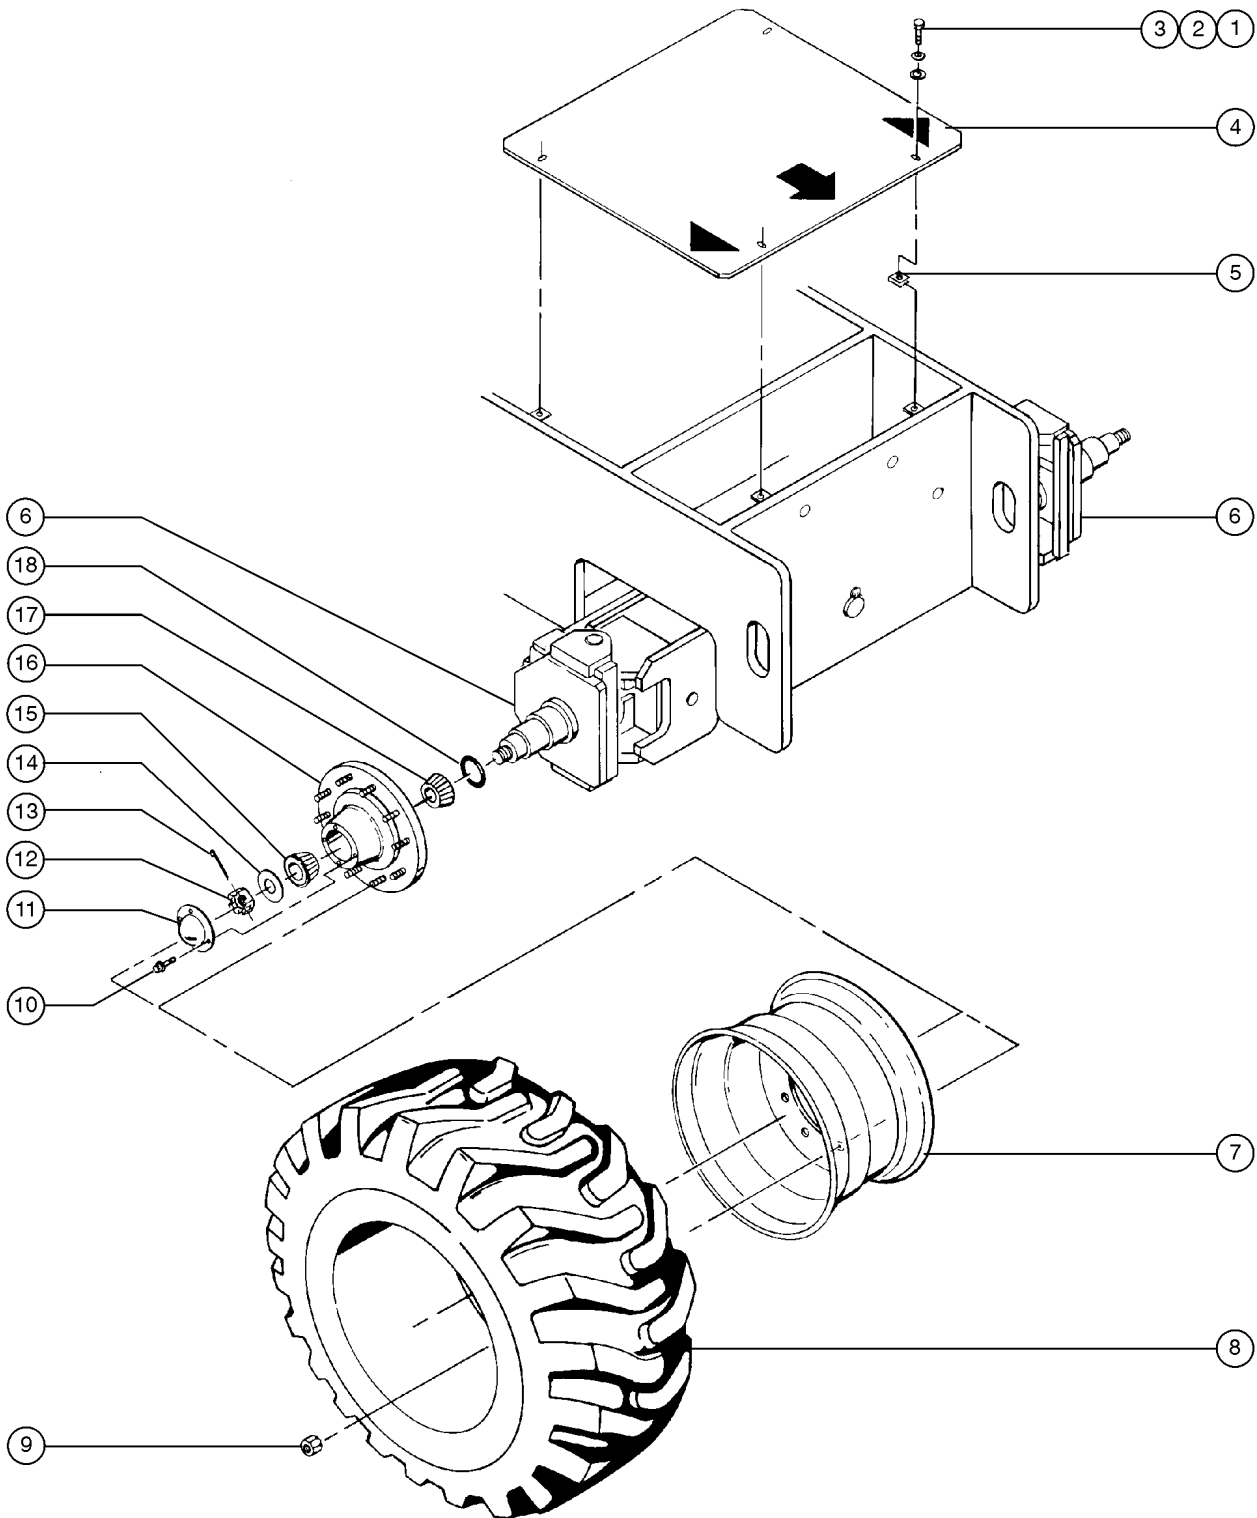

204.1 2WD Steer Axle Wheels and Hubs (from SN 677)

204.1 2WD Steer Axle Wheels and Hubs (from SN 677)

Item	Part No.	Description	Qty.
1	6090GT	SCREW,HHC,1/4-20 X .75.....	4
2	6356GT	WASHER,LOCK,.25.....	4
3	6638GT	WASHER,FLAT,USS,1/4"Y.....	4
4	33448GT	COVER W/DECALS,DR.CHAS.STR.END.....	1
5	56912GT	SPRING CLIP,1/4-20,.025-.15X.54,ZAG.....	4
6		Ref. 2WD Steer Axle..... <i>refer to sections 201.1 and 202.1</i>	4
7	73184GT	WHEEL,19.5 X 11.75,10 HOLE***.....	2
--	73180GT	TIRE & WHEEL RH, AIR S60***..... <i>shown</i>	2
--	73181GT	TIRE & WHEEL LH, AIR S60.....	2
--	73182GT	TIRE & WHEEL ASSY.RIGHT,FF S60.....	2
--	73183GT	TIRE & WHEEL ASSY.LEFT,FF S60.....	2
8	73185GT	TIRE,38/65D-19.5,16PLY,OTR*.....	2
9	34127GT	NUT,LUG,3/4-16 X 7/8 RADIUS.....	20
10	18506GT	SCREW 5/16-18 X .75 LG.FLG.LCK.....	8
11	73082GT	CAP,DUST.....	2
12	34627GT	NUT,SPINDLE,2.00-12.....	2
13	34628GT	PIN,COTTER,.375 X 3.5.....	2
14	34626GT	WASHER,FLAT,2.0 X 4.5 X .25.....	2
15	73080GT	BEARING,OUTER CONE.....	2
16	73075GT	HUB ASSY W/RACES.....	2
--	73076GT	HUB RACE,INNER.....	2
--	73077GT	HUB RACE, OUTER.....	2
--	73078GT	STUD,WHEEL,3/4-16.....	2
17	73079GT	BEARING, INNER CONE.....	2
18	94794GT	SEAL,GREASE.....	2