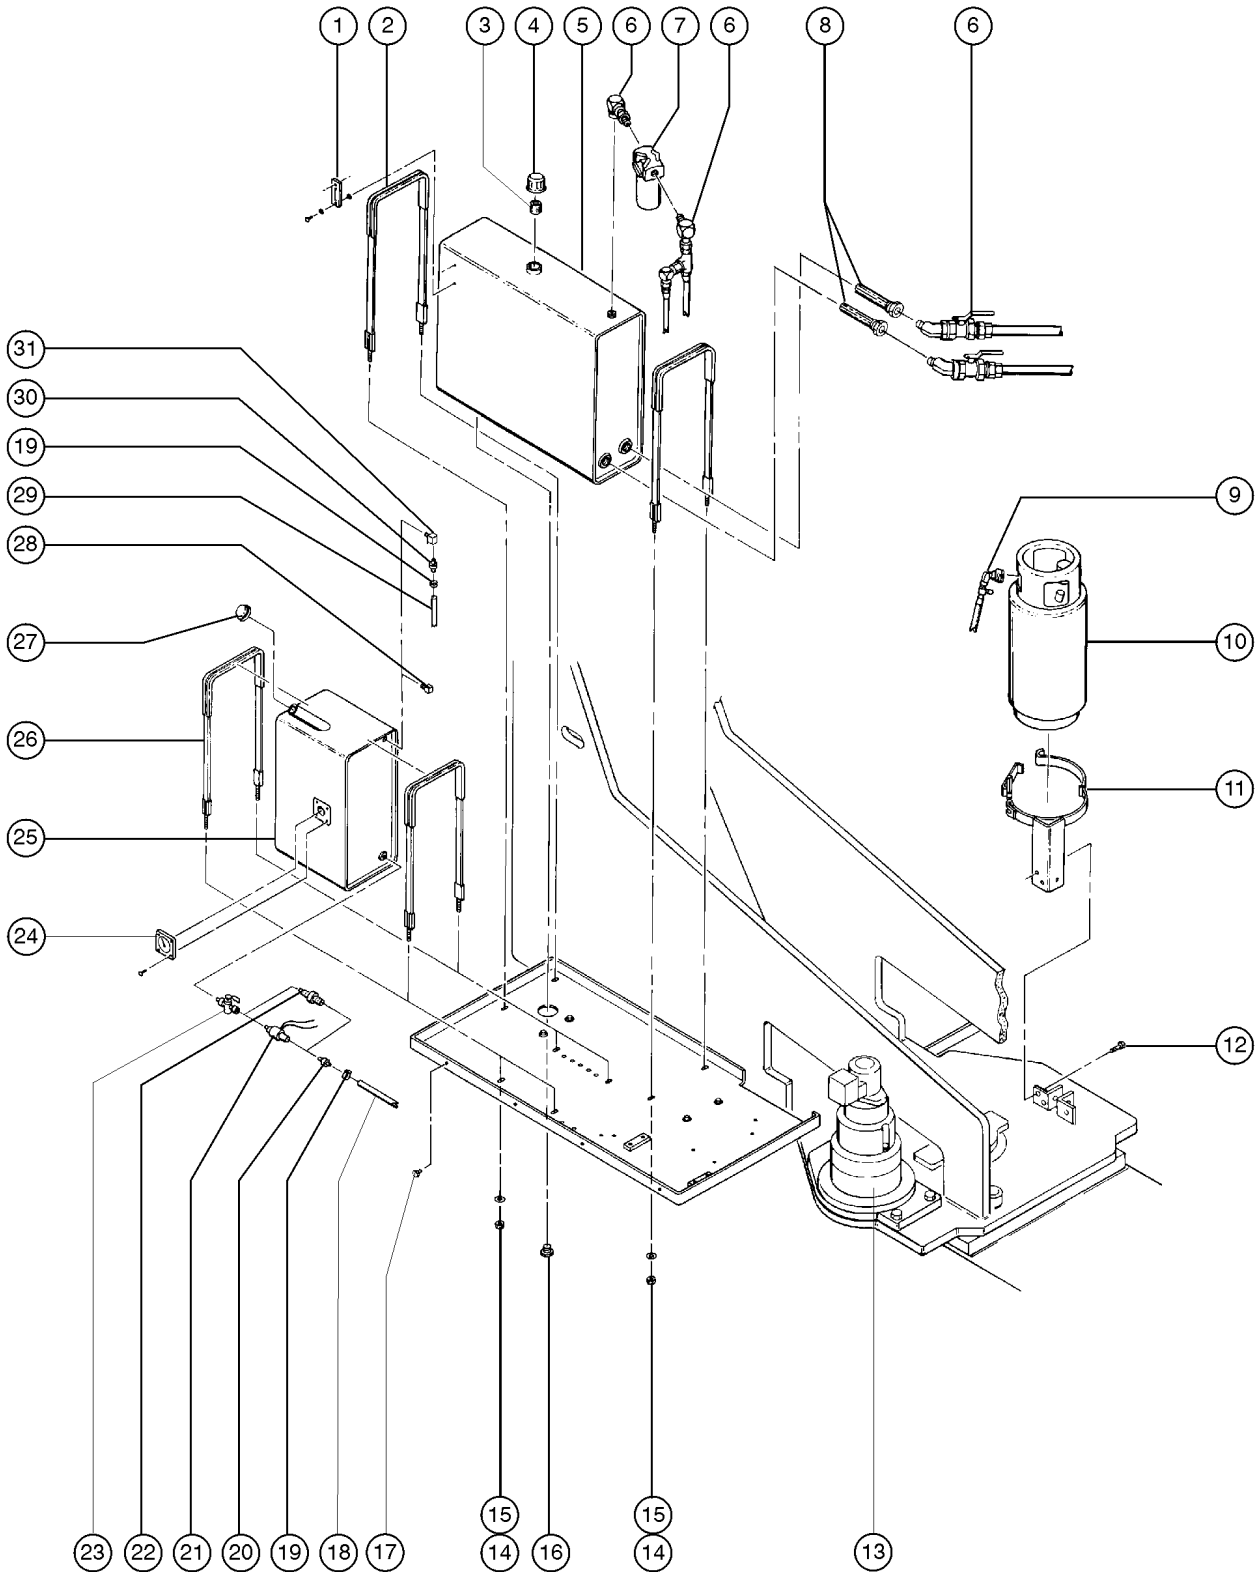

501.1 Hydraulic and Fuel Tanks

501.1 Hydraulic and Fuel Tanks

Item	Part No.	Description	Qty.	Item	Part No.	Description	Qty.
1	21141GT	GAUGE-SIGHT,LHA-LGTB*** .....1 <i>includes mounting fasteners</i>	1	28	18218GT	PLUG,PIPE,HEX HEAD,STL,1/4NPT.....1 <i>Gasoline/LPG models</i>	1
2	31524GT	STRAP ASSY,TANK, 66 INCH.....2	2	29	30490GT	HOSE,1/4 FUEL LINE,SAE 30R7.....126-inches <i>Deutz Diesel models</i>	1
3	31506GT	STRAINER,FILLER NECK.....1	1	30	29137GT	HOSE END,MALE.25 X .25 MPT*** .....1 <i>Deutz Diesel models</i>	1
4	53534GT	FILTER SCREEN,TANK BREATHER.....1	1	31	19363GT	ELBOW,130239-4-4.....1 <i>Deutz Diesel models</i>	1
5	53353GT	TANK,HYDRAULIC,45 GALLON*** .....1 <i>includes index numbers 3 and 16</i>	1				
6		Ref. Hydraulic Hoses & Fittings.....1 <i>refer to section 509.1</i>	1				
7	29908GT	FILTER ASSY W/INDICATOR LH.....1	1				
--	20293GT	FILTER ELEMENT-10MICRON.** 1	1				
8	45161GT	STRAINER ASSEMBLY,1.5" NPT.....2	2				
9	25967GT	HOSE ASSEMBLY,LP GAS-86" LNG**...1	1				
10	53605GT	TANK, 7 GAL/33.5 POUND, LP.....1 <i>Gasoline/LPG models</i>	1				
11	30711GT	LP.TANK BRKT WLDMT.,TALL.....1 <i>Gasoline/LPG models</i>	1				
12	8255GT	SCREW,HHC,3/8-16 X .75.....3 <i>Gasoline/LPG models</i>	3				
13		Ref. Turntable Rotator.....3 <i>refer to section 504.1</i>	3				
14	4828GT	NUT,NYLOCK,3/8-16.....7	7				
15	6097GT	WASHER,FLAT,USS,3/8",Y.....4	4				
16	31507GT	PLUG,SQUARE HEAD,3/4 MPT.....1	1				
17	34619GT	BUMPER,RUBBER*** 4	4				
18	27089GT	HOSE,5/16 FUEL,SAE 30R7...102-inches <i>Deutz Diesel models</i>					
--	27089GT	HOSE,5/16 FUEL,SAE 30R7.....78-inches <i>Gasoline/LPG models</i>					
19	21465GT	CLAMP,HOSE,.25" - .63" X .3125.....2 <i>Deutz Diesel models</i>	2				
--	21465GT	CLAMP,HOSE,.25" - .63" X .3125.....1 <i>Gasoline/LPG models</i>	1				
20	33350GT	SWIVEL,45 DEGR.FEM.X 5/16 BARB...1 <i>Deutz Diesel models</i>	1				
--	29137GT	HOSE END,MALE.25 X .25 MPT*** 1	1				
21	139898GT	SOLENOID-GASOLINE FUEL.....1 <i>Gasoline/LPG models</i>	1				
22	33349GT	VALVE,INLINE CHECK.....1 <i>Deutz Diesel models</i>	1				
23	19487GT	VALVE, FUEL LOCK.....1	1				
24	30584GT	GAUGE,FUEL,SIDE MOUNT.....1	1				
25	30546P-SGT	TANK,30 GALLON,PAINTED** .....1 <i>includes index number 28</i>	1				
26	30179GT	TANK STRAP,BOLT STYLE,62".....2	2				
27	25567GT	CAP,FUEL,GREEN* .....1 <i>Deutz Diesel models</i>	1				
--	28829GT	CAP,FUEL,RED*** .....1 <i>Gasoline/LPG models</i>	1