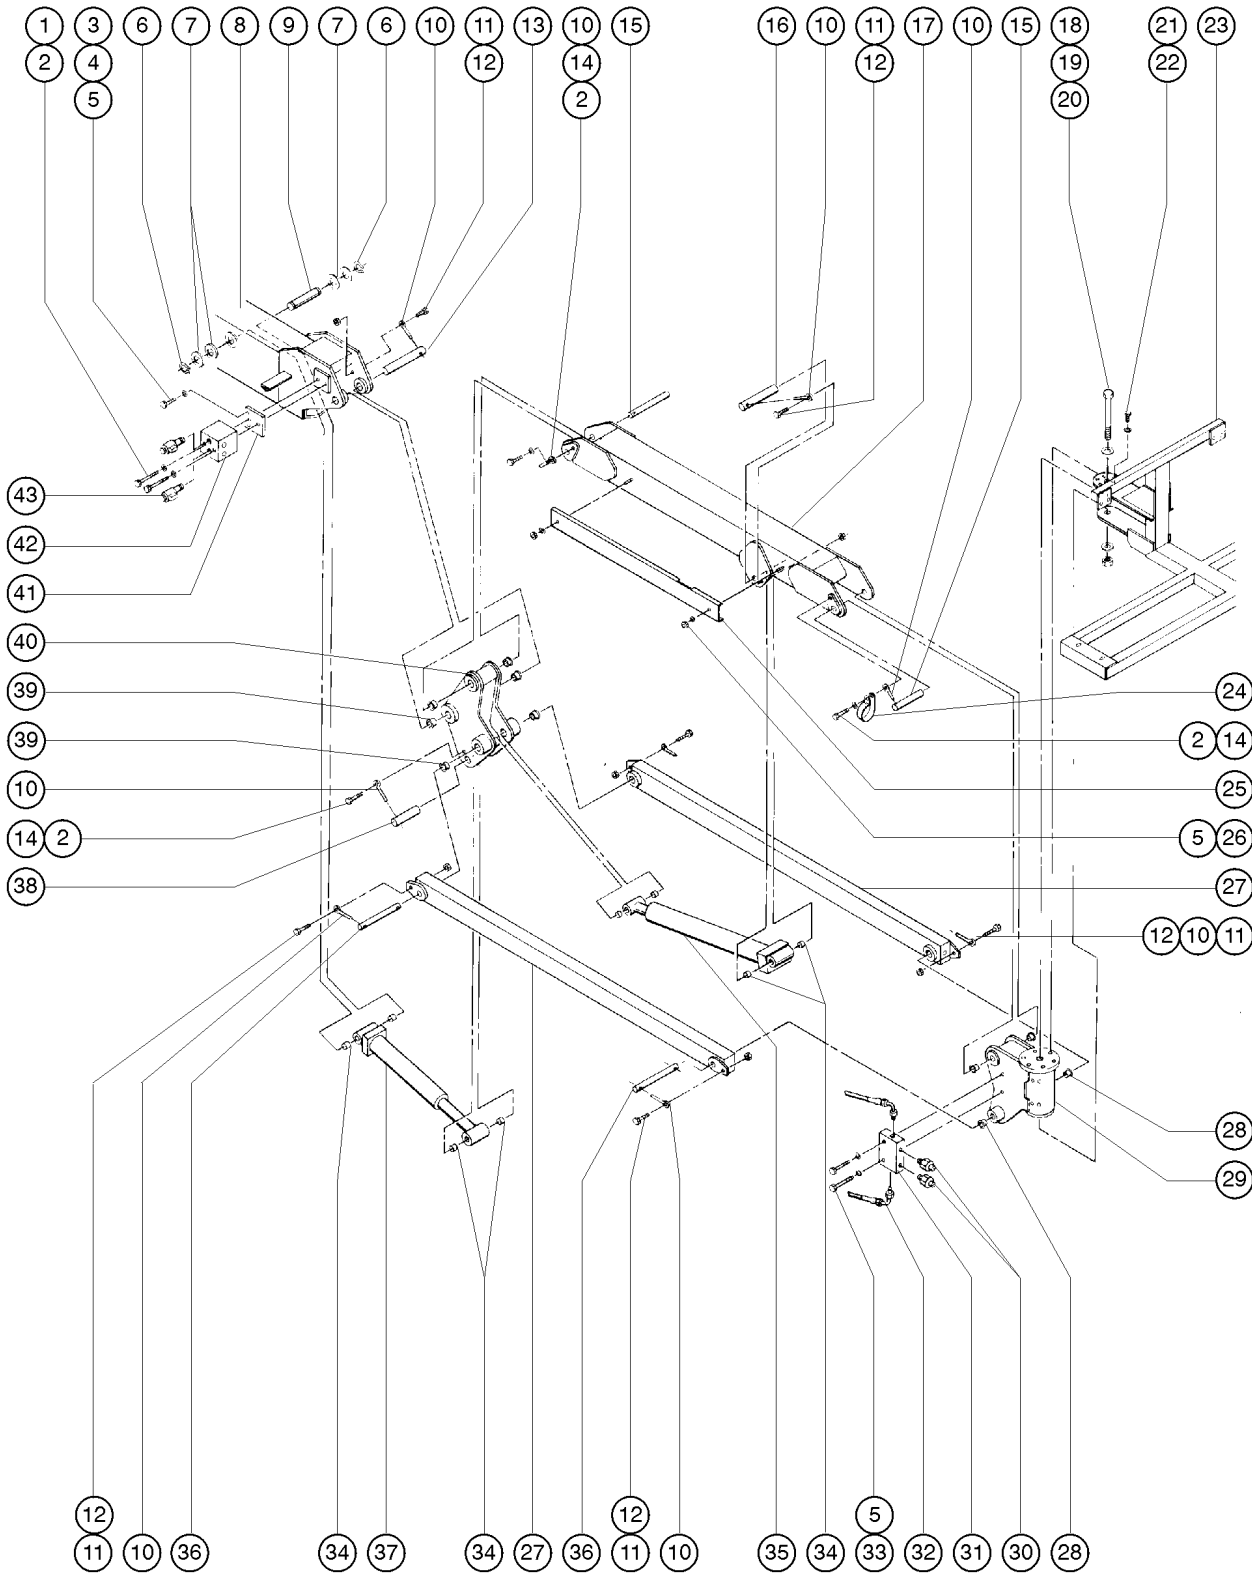

606.1 Jib Boom and Platform Rotator

606.1 Jib Boom and Platform Rotator

Item	Part No.	Description	Qty.	Item	Part No.	Description	Qty.
1	21604GT	SCREW,HHC,3/8-16 X 3.25.....	2	32		Ref. Hydraulic Hoses & Fittings.....	1
2	6021GT	WASHER,LOCK,.375.....	5			<i>refer to section 608.1</i>	
3	6090GT	SCREW,HHC,1/4-20 X .75.....	2	33	6637GT	SCREW,HHC,1/4-20 X 1.75.....	2
4	6356GT	WASHER,LOCK,.25.....	2	34	1262634GT	BUSHING,POLYGON,BM5121.....	8
5	6638GT	WASHER,FLAT,USS,1/4"Y.....	6	35	63213GT	CYLINDER,JIB (STICK BOOMS).....	1
6	30217GT	SNAP RING,EXTERNAL,1.25 DIA.**.....	2			<i>includes 4 each index number 34</i>	
7	30255GT	WASHER,SHIM,1.27 X 2.13 X .062.....	4	--	33428GT	VALVE,COUNTERBALANCE.....	1
8		Ref. Boom Installation.....	1	--	33553GT	SEAL KIT,HYDRAULIC CYLINDER.....	1
		<i>refer to sections 602.1 or 603.1</i>		--	43018GT	SEAL KIT (39345)	
9	T108079GT	PIN,1.25DIA X 8.30LG,2RING.....	1	36	81175GT	PIN,1.25DIA X 14.45LG,2HOLE.....	2
10	825019GT	ROD END,.375 X 3.69,ZAG.....	9	37	63210GT	CYLINDER,SLAVE,3 X 11.38***.....	1
11	8516GT	SCREW, HCC, 3/8-16 X 1.50.....	6			<i>includes 4 each index number 34</i>	
12	4828GT	NUT,NYLOCK,3/8-16.....	6	--	33487GT	SEAL KIT,HYDRAULIC CYLINDER***.....	1
13	T108078GT	PIN,1.25DIA X 9.50LG,1HOLE.....	1	--	43169GT	VALVE,COUNTERBALANCE***.....	1
14	6175GT	SCREW,HHC,3/8-16 X 1.....	3	38	T108075GT	PIN,1.25DIA X 5.25LG,1HOLE.....	1
15	T108076GT	PIN,1.25DIA X 7.88LG,1HOLE.....	2	39	34132GT	BEARING,GARLOCK,20FDU20.....	6
16	T108077GT	PIN,1.25DIA X 7.00LG,1HOLE.....	1	40	89801GT	BELLCRANK ASSY W/BEARINGS.....	1
17		SERVICE KIT, 5FT JIB.....	1	41	34625P-SGT	PLATE,JIB MANIFOLD MTG.PAINTED...1	
		<i>see 609.1 for jib detail</i>		42	73616GT	MANIFOLD,JIB SELECT***.....	1
18	30286GT	SCREW,HHC,1-8 X 12IN GRD.2***.....	1	43	29066GT	VALVE,SOLENOID,10V,2POS	
19	122079GT	WASHER,FLAT,1.000,HARDENED.....	2			3WAY**.....	2
20	29764GT	NUT,NYLOCK,1-8.....	1	--	27814GT	COIL,SOLENOID,10V.....	2
21	10597GT	SCREW,HHC,1/2-13 X 1.25 GR5.....	6	--	45912GT	NUT,SOLENOID VALVE 2P3W.....	2
22	6033GT	WASHER,LOCK,0.5".....	6				
23	50144-SGT	PLATFORM SUPPORT					
		WELDMENT***.....	1				
24	27497GT	CLAMP,RUBBER CUSHIONED-2 5/32...1					
25	54527-SGT	CABLE COVER,JIB***.....	1				
26	6091GT	NUT,NYLOCK,1/4-20.....	2				
27	61306-SGT	COMPR.LINK,MACHINED,GND					
		CONTR*.....	2				
28	30219GT	BEARING,FL,1.25ID X 1.41OD X 1.....	4				
29	77875GT	ROTATOR ASSEMBLY,8.2K***.....	1				
		<i>required for first time replacement of older rotators; includes hydraulic rotator part number 94397, manifold part number 73807 and shaft adapter 77877</i>					
--	13852GT	VALVE ASSY,BLEED***.....	2				
--	31498GT	BEARING KIT,ROTATOR,9K***					
		<i>for rotator 30947P</i>					
--	62417GT	SEAL KIT,PLAT ROTATE***					
		<i>for rotator 77875</i>					
--	65842GT	SEAL KIT,UNIVERSAL,9K ROTATOR*					
		<i>for rotator 30947P</i>					
30	32722GT	VALVE,COUNTERBAL.CBCG-LJN@3000.2					
31	30823GT	VALVE,DUAL CB MANIFOLD.....	1				
		<i>includes index number 30</i>