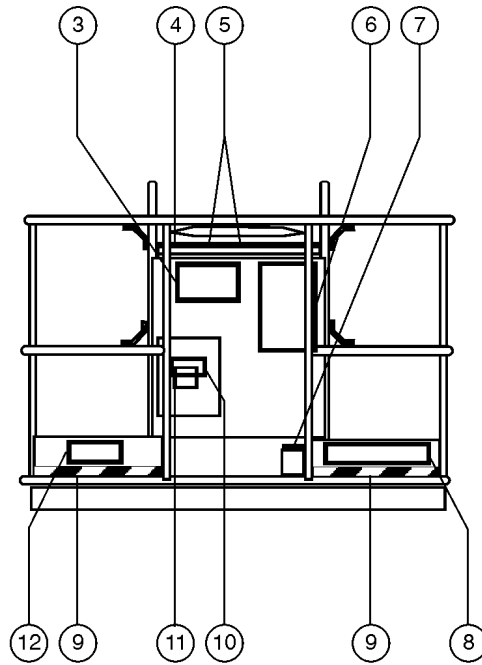

102.1 Decals and Paint - View 2

Item	Part No.	Description	Qty.
--	1268GT	PAINT,AEROSOL,GENIE GRAY***	
--	1484GT	PAINT,AEROSOL,BRIGHT BLUE***	
--	32150GT	PAINT,WET,GENIE BLUE (1 GL)**	
--	32151GT	PAINT,WET,GENIE GRAY (1 GL)**	
--	33483GT	DECAL KIT,SAFETY/INSTRUCTIONA <i>kit does not include index numbers 1, 5, 8, 9, 13 and 15</i>	
--	34478GT	DECAL KIT,COSMETIC,S60	
--	34842GT	DECAL KIT,COSMETIC,S65	
1	28174GT	DECAL, POWER TO PLATFORM 230V**.....	1
--	28235GT	DECAL,POWER TO PLATFORM 115V...1	
2	28161GT	DECAL,WARN,CRUSH HAZARD HAND.....	1
3	32702GT	DECAL,NOTICE,OPERATING INSTRN.....	1
4	32941GT	DECAL,PLATFORM CTRL PANEL***.....	1
5	32726GT	DECAL,OPTION GLOW PLUGS***.....	1
--	32728GT	DECAL,OPTION GENERATOR***.....	1
6	97890GT	DECAL,DANGER,GEN SAFETY RULES.....	1
7	28165GT	DECAL,INSTRUCT,FOOTSWITCH OPER.....	1
8	30080GT	DECAL,NOTICE,MAX LOAD 500 LBS...1 <i>S-60 models with 8 foot platform and S-65 models</i>	
--	32998GT	DECAL,NOTICE,MAX LOAD 600 LBS...1 <i>S-60 models with 6 foot platform only</i>	
9	33550GT	TAPE,WARNING,BLK/YEL, 50'***.....	1
10	28236GT	DECAL,WARN,IMPROPER OPERATION.....	1
11	28176GT	DECAL,LABEL,MANUAL NOT HERE.....	1
12	97887GT	DECAL,INSTR,MAX SIDE FRC,ANSI....	1
13	52968GT	DECAL,COSMETIC,GENIE BOOM,VERT.....	2
14	31060GT	DECAL,DANGER DO NOT ALTER SWTC.....	1
15A	33572GT	DECAL,COSMETIC,S-60,SMALL.....	1
15B	33882GT	DECAL,COSMETIC,S-65,SMALL.....	1
16	27564GT	DECAL,DANGER,ELEC.HAZ.STAY CLR.....	1
17	27207GT	DECAL,TRIANGLE,YELLOW.....	2
18	27205GT	DECAL,ARROW YELLOW LRG 9".....	1
19	27206GT	DECAL,TRIANGLE,BLUE.....	2
20	27204GT	DECAL,ARROW BLUE.....	1