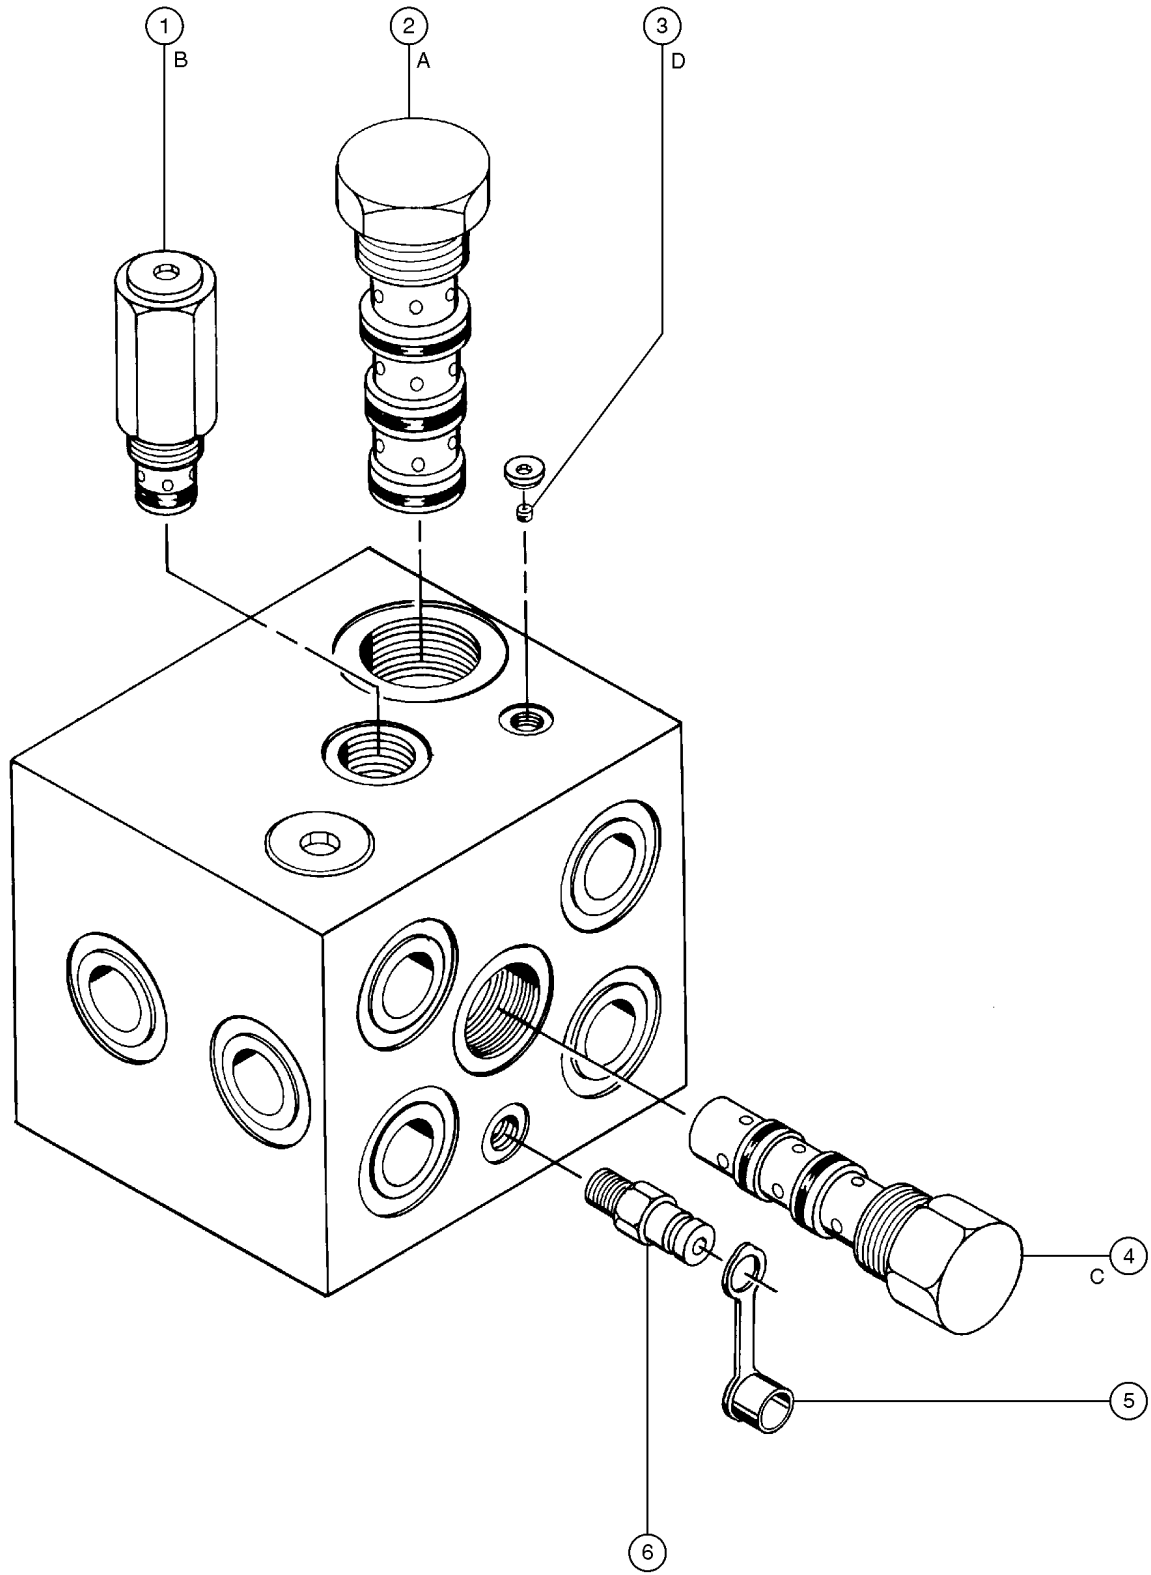

204.1 2WD Steer Axle Wheels and Hubs (from SN 677)

Item	Part No.	Description	Qty.
1	6090GT	SCREW,HHC,1/4-20 X .75.....	4
2	6356GT	WASHER,LOCK,.25.....	4
3	6638GT	WASHER,FLAT,USS,1/4"Y.....	4
4	33448GT	COVER W/DECALS,DR.CHAS.STR.END.....	1
5	56912GT	SPRING CLIP,1/4-20,.025-.15X.54,ZAG.....	4
6		Ref. 2WD Steer Axle..... <i>refer to sections 201.1 and 202.1</i>	4
7	73184GT	WHEEL,19.5 X 11.75,10 HOLE***.....	2
--	73180GT	TIRE & WHEEL RH, AIR S60***..... <i>shown</i>	2
--	73181GT	TIRE & WHEEL LH, AIR S60.....	2
--	73182GT	TIRE & WHEEL ASSY.RIGHT,FF S60.....	2
--	73183GT	TIRE & WHEEL ASSY.LEFT,FF S60.....	2
8	73185GT	TIRE,38/65D-19.5,16PLY,OTR*.....	2
9	34127GT	NUT,LUG,3/4-16 X 7/8 RADIUS.....	20
10	18506GT	SCREW 5/16-18 X .75 LG.FLG.LCK.....	8
11	73082GT	CAP,DUST.....	2
12	34627GT	NUT,SPINDLE,2.00-12.....	2
13	34628GT	PIN,COTTER,.375 X 3.5.....	2
14	34626GT	WASHER,FLAT,2.0 X 4.5 X .25.....	2
15	73080GT	BEARING,OUTER CONE.....	2
16	73075GT	HUB ASSY W/RACES.....	2
--	73076GT	HUB RACE,INNER.....	2
--	73077GT	HUB RACE, OUTER.....	2
--	73078GT	STUD,WHEEL,3/4-16.....	2
17	73079GT	BEARING, INNER CONE.....	2
18	94794GT	SEAL,GREASE.....	2

205.1 2WD Drive Manifold