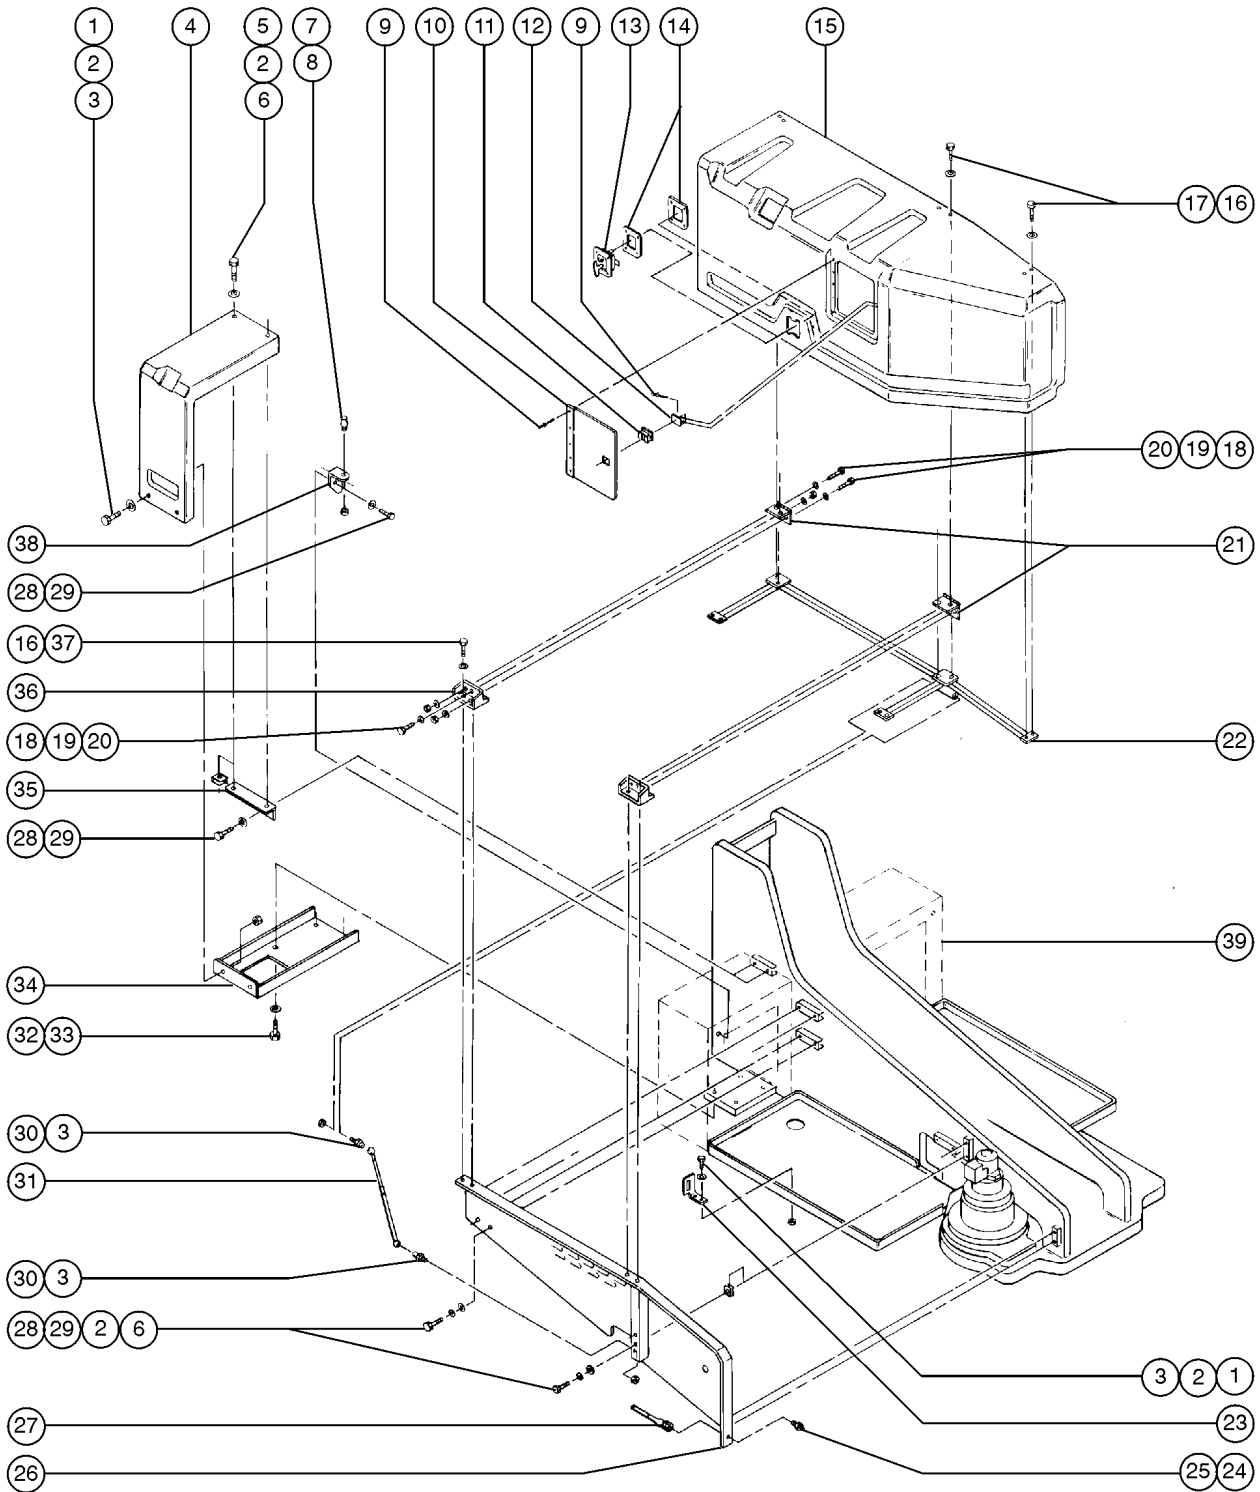

508.1 Turntable Covers - Tank Side

508.1 Turntable Covers - Tank Side

Item	Part No.	Description	Qty.	Item	Part No.	Description	Qty.
1	6019GT	SCREW,HHC,3/8-16 X 1.25 GRD 5.....	4	37	6356GT	WASHER,LOCK,.25.....	4
2	6097GT	WASHER,FLAT,USS,3/8",Y.....	10	38	30965PGT	BRACKET,T.T.COVER ADJ.LH,PNTD.....	1
3	4828GT	NUT,NYLOCK,3/8-16.....	6	39	30521GT	COUNTERWEIGHT,CAST,400 LBS.***...1 to SN 1818	1
4	34483GT	COVER,COUNTERWEIGHT,S60.....	1	--	46768GT	CTWT,CAST,400 LBS,RH from SN 1819	
5	8516GT	SCREW, HCC, 3/8-16 X 1.50.....	2	--	46769GT	CTWT,CAST,400 LBS,LH from SN 1819	
6	29868GT	SPRING CLIP,3/8-16,.05-.20X.73,ZAG....	8				
7	30973GT	BUMPER,RUBBER-1 X 1.25.....	1				
8	18504GT	NUT,LOCKING-LG.FLANGE,1/4-20.....	1				
9	8920GT	RIVET,ALUM,ALUM,P,.156 X .375.....	7				
10	30751GT	COVER,LOWER CONTROL BOX--GRAY.....	1				
11	30468GT	LATCH,SLIDE, FLUSH MOUNT STYLE.....	1				
12	30486GT	DOOR CATCH,BASE CONTROL BOX....	1				
13	28125GT	LATCH,FLUSH CUP***	2				
--	29314GT	KEY,LATCH, 1 PAIR (28125).....	2				
--	33510GT	LOCK PLUG ASSY, (28125).....	2				
14	28471GT	PLATE,SWING COVER LATCH.....	2				
15	32756GT	COVER ASSY,TANK SIDE,T.TABLE.....1 includes index numbers 9 through 14	1				
16	8915GT	SCREW,HHC,1/4-20 X 1.25.....	12				
17	12906GT	WASHER,FENDER,.25 X 1.25 X.062....	6				
18	6888GT	SCREW,HHC,1/4-20 X 1.....	6				
19	6638GT	WASHER,FLAT,USS,1/4"Y.....	16				
20	6091GT	NUT,NYLOCK,1/4-20.....	6				
21	75073GT	HINGE,.375X.120THK.,SLOTTED.....	2				
22	30759GT	COVER SUPPORT WELDMENT LH.....	1				
23	30277PGT	COVER LATCH ANGLE,PAINTED.....	2				
24	30430GT	BULKHEAD,FEMALE X 4.....	1				
25	28646GT	ZERK,GREASE,1/8 NPT.....	1				
26	30743GT	COVER SUPPORT WELDMENT LH.....	1				
27	34562GT	HOSE ASSEMBLY, 177".....	1				
28	6175GT	SCREW,HHC,3/8-16 X 1.....	10				
29	6021GT	WASHER,LOCK,.375.....	6				
30	33555GT	BALL STUD**.....	2				
31	28301GT	GAS STRUT,250 LBS FORCE***	2				
--	27377GT	RETAINER,GAS SPRING***	2				
--	72256GT	GAS STRUT,CONNECTOR (28301)					
32	6096GT	SCREW,HHC,1/2-13 X 2 GR5.....	4				
33	6095GT	WASHER,FLAT,USS,1/2",Y.....	4				
34	34481PGT	COUNTERWEIGHT TRAY,S60 PAINTED.....	1				
35	34482PGT	BRACKET,COVER SUPPORT,S60 PNTD.....	1				
36	35949P-SGT	BRACKET,COVER HINGE,BLUE.....	2