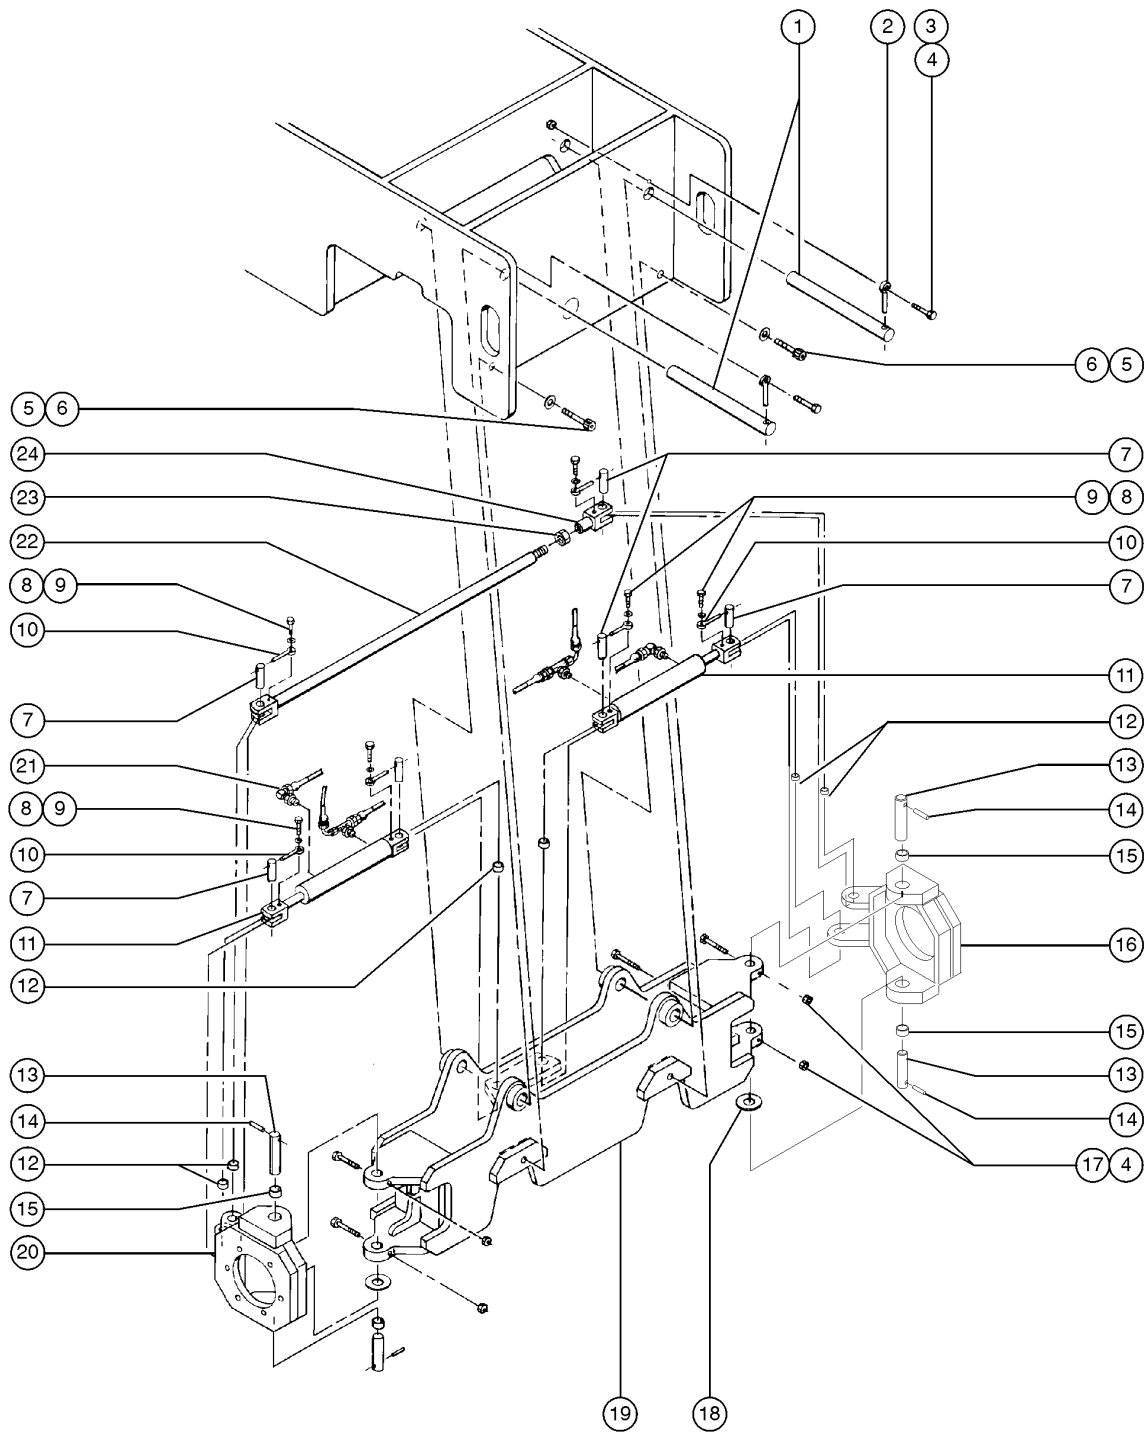

302.1 4WD Steer Axle Linkage Non-oscillating Models

302.1 4WD Steer Axle Linkage Non-oscillating Models

Item	Part No.	Description	Qty.
1	30731GT	PIN,PRIM.Boom,16.0 X 1.5 INCH.....	2
2	1256267GT	ROD END,.5 X 3.75,ZAG.....	2
3	6096GT	SCREW,HHC,1/2-13 X 2 GR5.....	2
4	6086GT	NUT,LP NYLOCK,1/2-13.....	6
5	45066GT	SCREW,SHC,5/8-11 X 2.25.....	2
6	13064GT	WASHER,FLAT,625 HARDENED.....	2
7	34276GT	PIN,1.25DIA X 3.37LG,1HOLE.....	6
8	6175GT	SCREW,HHC,3/8-16 X 1.....	8
9	6021GT	WASHER,LOCK,.375.....	8
10	1255452GT	ROD END,.375 X 2.25,ZAG.....	6
11	88346GT	CYLINDER,S60/65 STEER***	2
--	31078GT	SEAL KIT,HYDRAULIC CYLINDER***	2
		<i>for cylinder 34420; check stamp on part prior to ordering</i>	
--	88347GT	SEAL KIT,STEER CYL,S60/65***	
		<i>for cylinder 88346; check stamp on part prior to ordering</i>	
12	30370GT	BEARING,1.25IDX1.5ODX1.00L.....	6
13	30736GT	PIN,1.50 DIA X 4.76 LG.GES1360.....	4
14	14815GT	PIN,ROLL,SST,.25 X 2.25.....	4
15	45071GT	BEARING,1.5IDX1.75ODX1.5L.....	4
16	33942GT	YOKE ASSEMBLY, LEFT SIDE 4WD.....	1
		<i>includes 2 each index numbers 12 and 15</i>	
17	8220GT	SCREW,HHC,1/2-13 X 4.....	4
18	45074GT	WASHER,THRUST,1.5 X 3.5 X .187.....	2
19	33943GT	STEER AXLE ASSY, NON OSC,S-60.....	1
		<i>includes 2 each index number 12</i>	
20	33941GT	YOKE ASSEMBLY, RIGHT SIDE 4WD....	1
		<i>includes 2 each index numbers 12 and 15</i>	
21		Ref. Hydraulic Hoses & Fittings.....	1
		<i>refer to sections 307.1 and 308.1</i>	
22	34484-SGT	TIE ROD WELDMENT,S60***	1
23	27953GT	NUT,HEX,JAM,1.25-7.....	1
24	33899GT	WELDMENT, ROD END.....	1