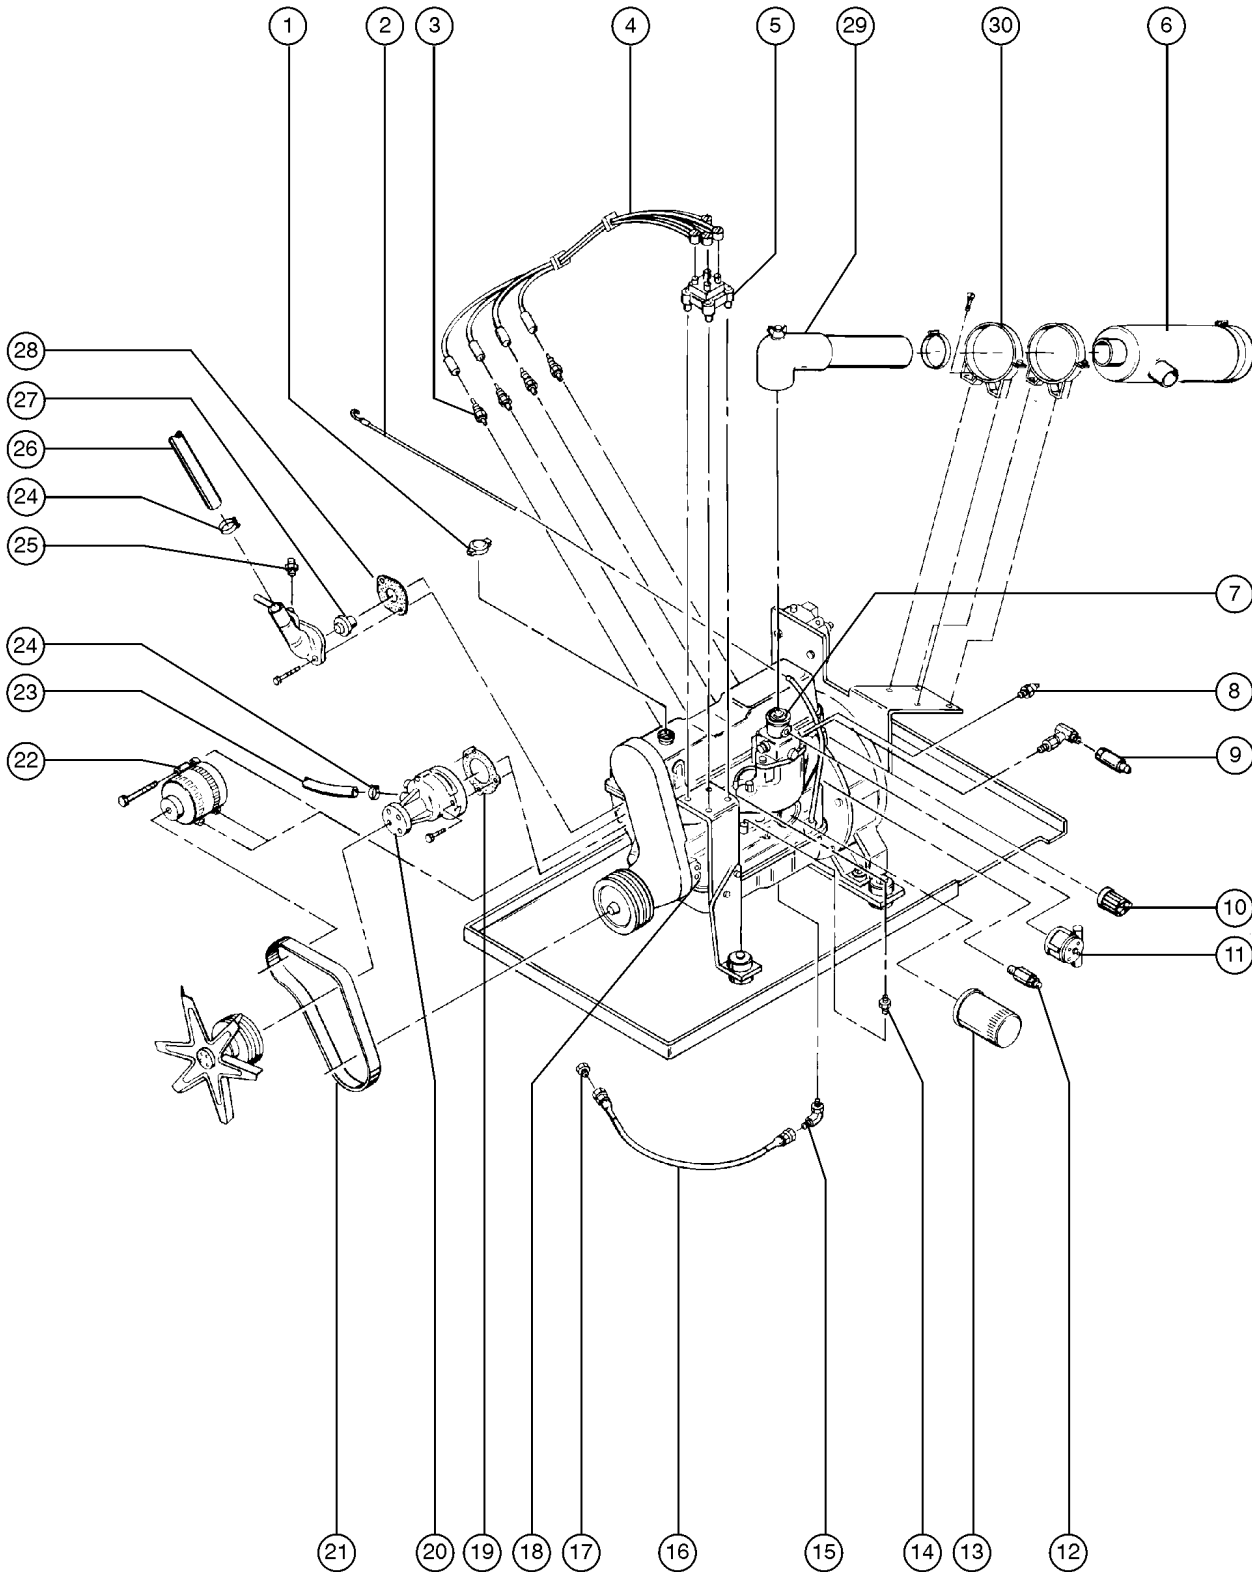

401.1 Ford LRG-423 Engine - View 1

401.1 Ford LRG-423 Engine - View 1

Item	Part No.	Description	Qty.	Item	Part No.	Description	Qty.
--	58480GT	ENGINE BLOCK,FORD,GAS,LRG 423*		29	24552GT	VENTURI,BEAM (FORD) ***.....	1
1	49881GT	OIL FILLER CAP FOR LRG ENGINE.....	1	30	33931GT	MOUNTING BAND (27915).....	2
2		DIPSTICK, FORD LRG 423 (33955)..... <i>(component no longer available)</i>	1				
3	28647GT	SPARK PLUG,FORD.....	4				
4	58928GT	WIRE SET (LRG 423) LG SET**..... <i>(wire lengths 12 to 23 inches)</i>	1				
4A	52570GT	SPARK PLUG WIRE SET, LRG425EFI <i>(wire length 23 to 31 inches)</i>					
5	33970GT	COIL, ELECTRONIC IGN., FORD.....	1				
6	27915GT	AIR CLEANER..... <i>does NOT include mounting brackets</i>	1				
--	27916GT	FILTER,AIR,ELEMENT***.....	1				
--	53952GT	BRKT,AIR CLEANER ORIENTATION**.....	1				
--	65815GT	CLAMP, AIR CLEANER (27915)**..... <i>clamp that holds the end cap on</i>	1				
7	33958GT	CARBURETOR,FORD-LRG 423,AUTO**.....	1				
--	28714GT	CARB REPAIR KIT, LSG/LRG-423.....	1				
8	28651GT	SOLENOID, ANTI-DIESELING.....	1				
9	33971GT	FILTER,FUEL,LSG-423, IN-LINE.....	1				
10	30810GT	SENDING UNIT,OIL PRESSURE***..... <i>dual-terminal sender</i>	1				
11	29439GT	COIL, AUTOMATIC CHOKE,.....	1				
12	34058GT	SENDING UNIT,TMP,FRD,GM,PRK704.....	1				
13	28656GT	FILTER,OIL,FORD..... <i>Genie genuine part</i>	1				
--	1259054GT	FILTER, OIL, FORD <i>Genie aftermarket part</i>					
14	33957GT	VALVE,PCV-FORD LRG***.....	1				
15	27210GT	ELBOW,90DEG.6 X 14.....	1				
16	28020GT	HOSE ASSY,MOTOR OIL DRAIN.....	1				
17	19141GT	PLUG,MALE,070109-6.....	1				
18	33968GT	SENSOR, CRANK POSITION.....	1				
19	33964GT	GASKET, WATER PUMP.....	1				
20	33963GT	PUMP, WATER, WITH GASKET..... <i>includes index number 19</i>	1				
21	33961GT	SERPENTINE BELT.....	1				
22	33960GT	ALTERNATOR,LRG-423 RE-BUILT*.....	1				
23	77170GT	HOSE,LOWER RADIATOR,Z45.....	1				
24	45171GT	CLAMP,HOSE,1.75,LINED.....	2				
25	33972GT	SENSOR,COOLANT TEMP*.....	1				
26	33965GT	HOSE, UPPER RADIATOR.....	1				
27	33966GT	THERMOSTAT, FORD LRG.....	1				
28	28653GT	GASKET,WATER OUTLET,FORD.....	1