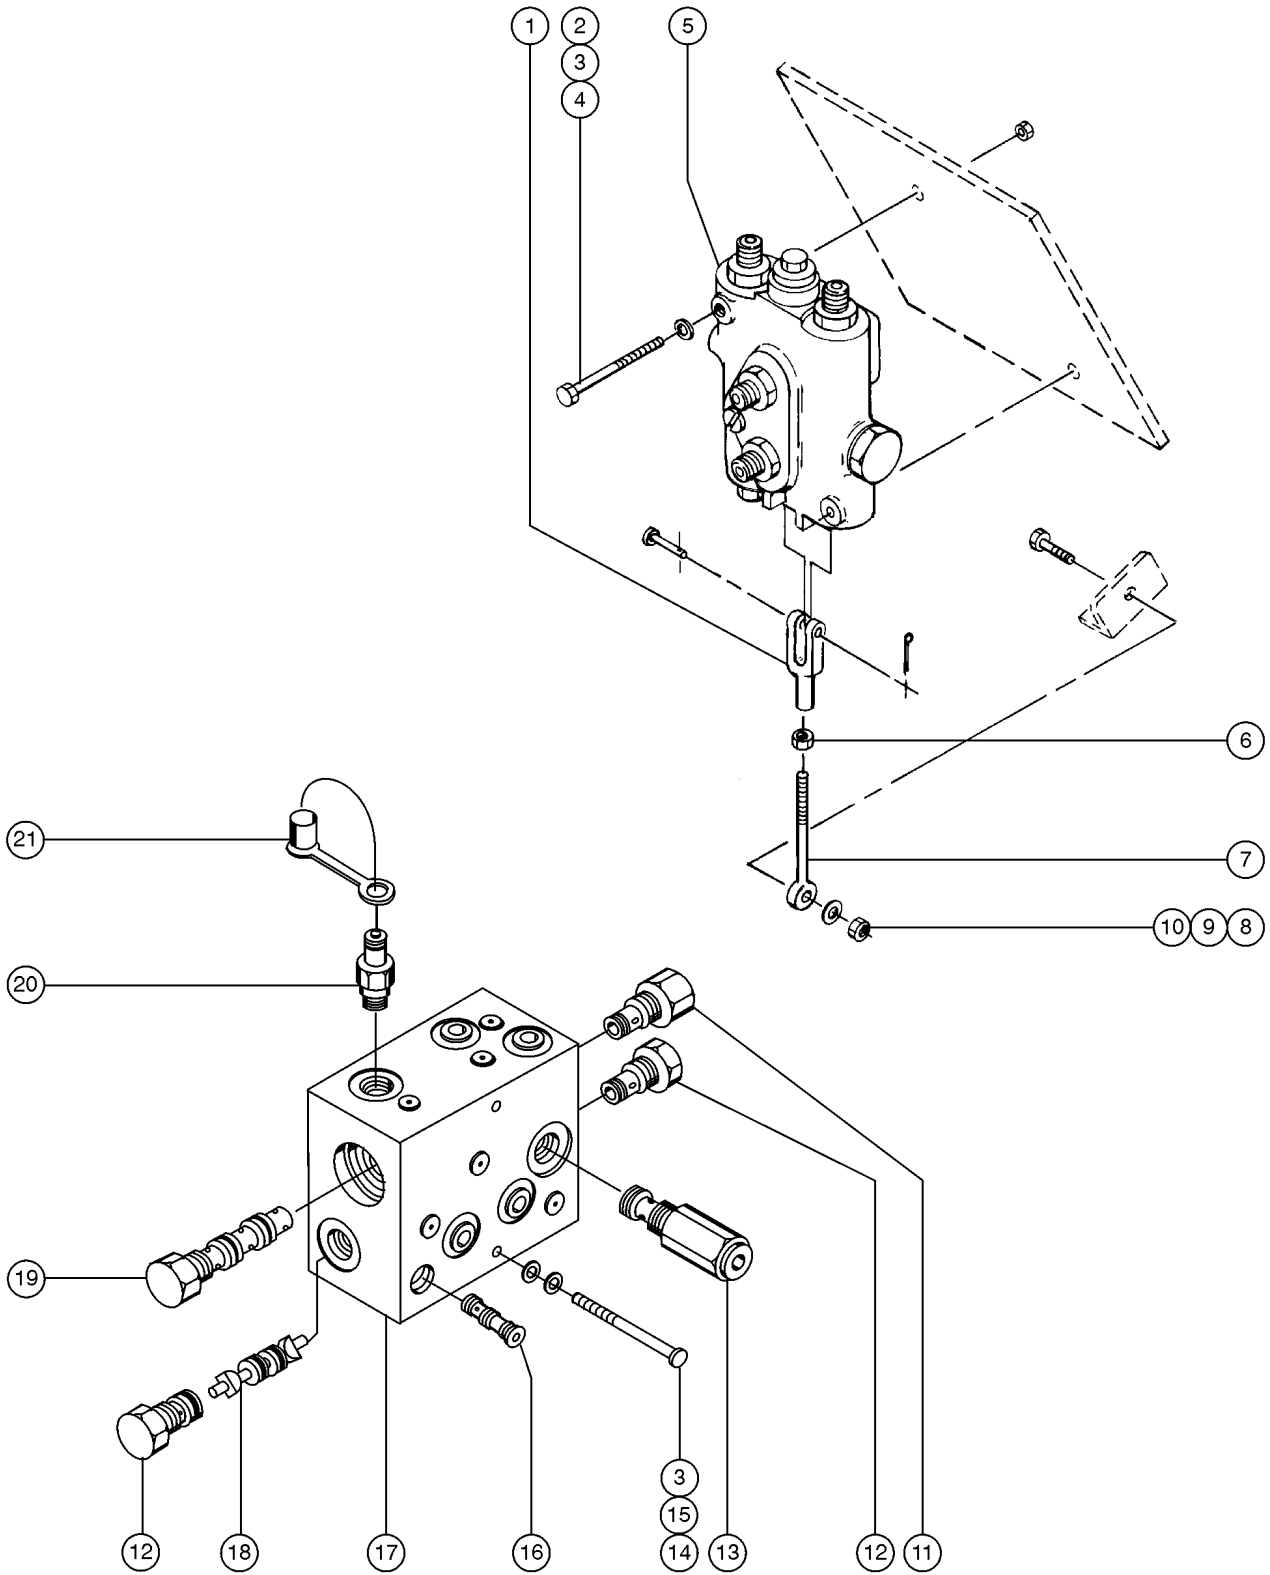

207.1 2WD Oscillation Manifolds

207.1 2WD Oscillation Manifolds

Item	Part No.	Description	Qty.
--	25375GT	KIT, O-RING	
--	33994GT	PLUG AND CAP KIT-SERVICE,37 **	
1	21130GT	CLEVIS YOKE-1/4-28,PLTD W/PIN.....1 <i>includes clevis and cotter pins</i>	
2	6884GT	SCREW,HHC,1/4-20 X 2.5.....2	
3	6638GT	WASHER,FLAT,USS,1/4"Y.....4	
4	6091GT	NUT,NYLOCK,1/4-20.....4	
5	30558GT	VLV,MAN,3 POS/4 WAY,OPEN CTR.....1	
--	32681GT	SEAL KIT,CONTROL VALVE.....1	
6	21496GT	NUT,HEX,1/4-28.....1	
7	34858GT	ROD END,1/4-28 OSC.LINKAGE.....1	
8	5365GT	NUT,NYLOCK,10-24.....1	
9	6146GT	WASHER,FLAT,MS,#10,Y.....1	
10	6584GT	SCREW,SHS,10-24 X .625.....1	
11	27532GT	VALVE,DIFFERENTIAL SENSING.....1	
12	32725GT	VALVE,CHECK (30797).....2	
13	37050GT	VALVE,UNLOADER,P.O.....1	
14	12343GT	SCREW,HHC,1/4-20 X 3.....2	
15	6356GT	WASHER,LOCK,.25.....2	
16	45483GT	VALVE,SHUTTLE***.....1	
17	30797GT	MANIFOLD,OSCILLATION.....1 <i>includes index numbers 11 through 13 and 16 through 19</i>	
--	25375GT	KIT, O-RING.....1	
18	32724GT	PISTON (30797).....1	
19	32723GT	VALVE,SHUTTLE (30797).....1	
20	48997GT	NIPPLE,DIAGNOSTIC,#4.....1	
--	20224GT	DIAGNOSTIC FEMALE Q-DSCNT.....1	
21	48880GT	CAP,DIAGNOSTIC NIPPLE.....1