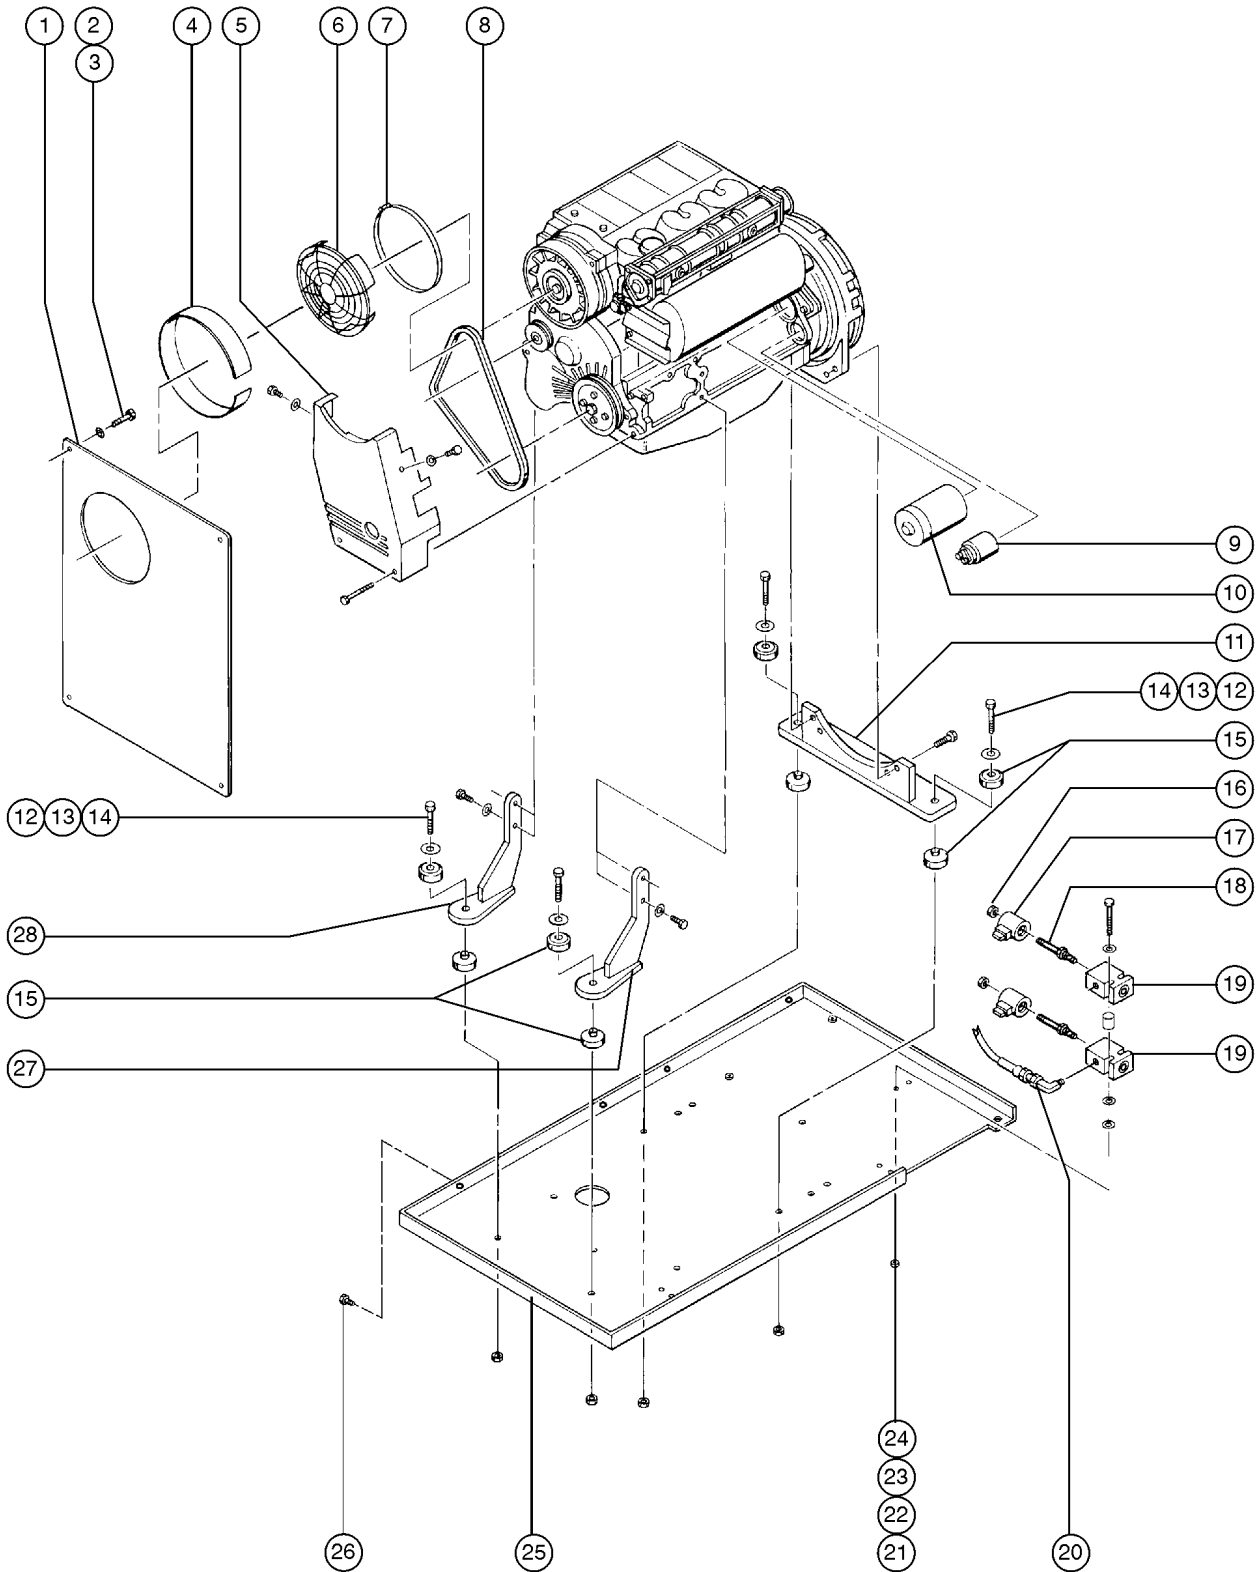

404.1 Deutz F4L 1011 Engine - View 1

404.1 Deutz F4L 1011 Engine - View 1

Item	Part No.	Description	Qty.
--	35586GT	ALTERNATOR, DEUTZ F3L10/F4L10*	
--	70453GT	ENGINE, DEUTZ D2011L03I <i>F3L 1011 AND F3L 1011F Engines only</i>	
1	30721PGT	BAFFLE, AIR, DEUTZ, PAINTED.....	1
2	6175GT	SCREW, HHC, 3/8-16 X 1.....	4
3	6021GT	WASHER, LOCK, .375.....	4
4	33239GT	SHEET, RUBBER, AIR INTAKE.....	1
5	29555GT	COVER, FRONT DEUTZ ENGINE.....	1
6	31522GT	GUARD, FAN, DEUTZ F4L1011.....	1
7	31523GT	CLAMP, HOSE, 8.50 DIA***.....	1
8	32698GT	BELT, V, DEUTZ DIESEL ENGINE.....	1
9	29552GT	STARTER SOLENOID, DEUTZ 25484....	1
10	29551GT	STARTER ASSY - PRE 8/14/95..... <i>includes index number 9</i>	1
11	29550GT	WELDMENT, DEUTZ ENGINE MOUNT...1	
12	21175GT	SCREW, SHC, 5/8-11 X 4, A574.....	4
13	6035GT	WASHER, FLAT, USS, 5/8", Y.....	4
14	6024GT	NUT, NYLOCK, 5/8-11.....	4
15	28076GT	ISOLATOR, VIBRATION, LG, RD&WH***...4	
16	52943GT	NUT, SOLENOID VALVE COIL.....	2
17	27814GT	COIL, SOLENOID, 10V.....	2
18	29066GT	VALVE, SOLENOID, 10V, 2POS 3WAY**..... <i>includes index numbers 16 and 17</i>	2
19	30369GT	SOLENOID VALVE, N.C. 2POS. 3WAY..... <i>includes index number 18</i>	2
20		Ref. Hydraulic Hoses & Fittings..... <i>refer to section 509.1</i>	2
21	6091GT	NUT, NYLOCK, 1/4-20.....	2
22	6638GT	WASHER, FLAT, USS, 1/4"Y.....	6
23	45400GT	SPACER TUBE, .50 LG.....	2
24	11413GT	SCREW, HHC, 1/4-20 X 4.....	2
25	30679-SGT	WELDMENT, ENGINE MODULE PLATE.....	1
26	34619GT	BUMPER, RUBBER***.....	4
27	32748GT	WELMENT, DEUTZ ENGINE MOUNT....1	
28	32749GT	WELDMENT, DEUTZ ENGINE MOUNT...1