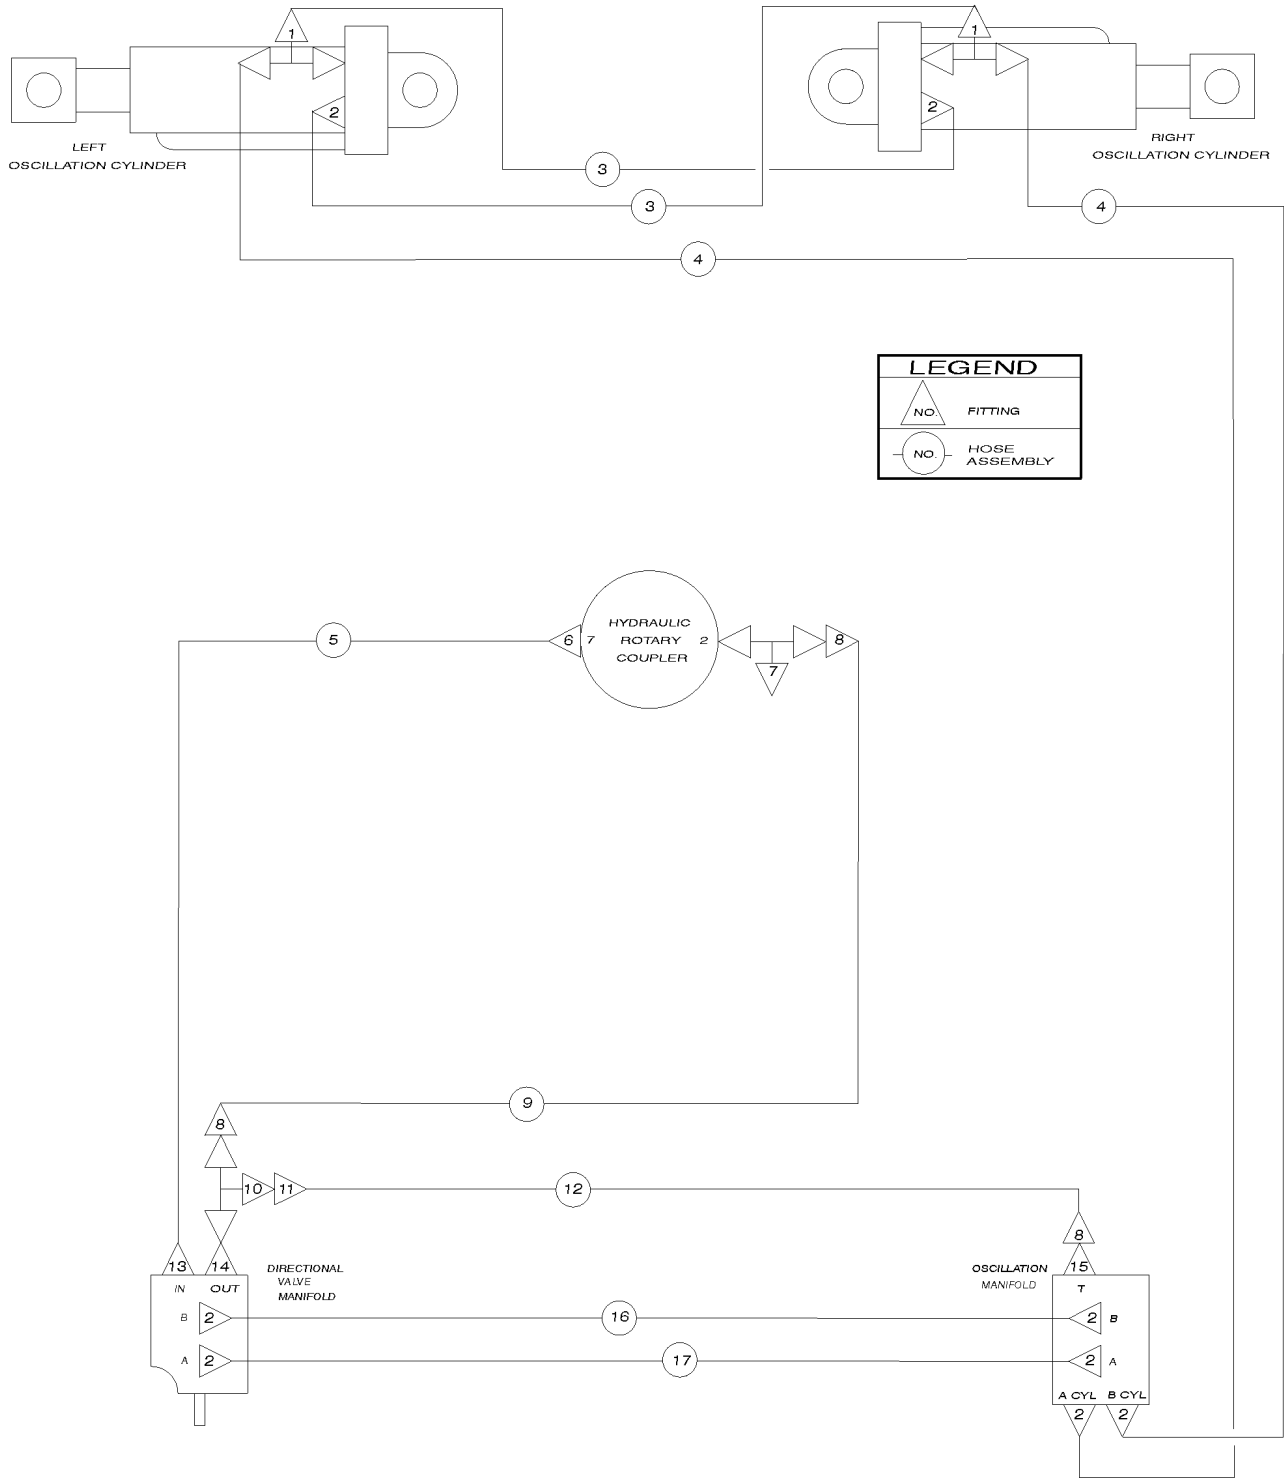

308.1 4WD Hydraulic Hoses and Fittings - Oscillation System

308.1 4WD Hydraulic Hoses and Fittings - Oscillation System

Item	Part No.	Description	Qty.
--	33994GT	PLUG AND CAP KIT-SERVICE,37 **	
1	13119GT	TEE,RUN,070428-6-6.....	2
2	45412GT	CONNECTOR,070120-6-6.....	8
3	34817GT	Hose Assembly - Components: @ 15.3 inches (39 cm)..... Hose End - Female JIC Swivel, 6-6 (Synflex 3903-06546), Hose End - 90° Female JIC Swivel, 6-6 (Synflex 3903-06646) & Hose - 3/8" Thermoplastic High Pressure (Synflex 3800-06)	2
4	34818GT	Hose Assembly - Components: @ 135 inches (344 cm)..... Hose End - Female JIC Swivel, 6-6 (Synflex 3903-06546), Hose End - 90° Female JIC Swivel, 6-6 (Synflex 3903-06646) & Hose - 3/8" Thermoplastic High Pressure (Synflex 3800-06)	2
5	34819GT	Hose Assembly - Components: @ 69.3 inches (176 cm)..... Hose End - Female JIC Swivel, 6-6 (Synflex 3903-06546), Hose End - 90° Female JIC Swivel, 6-6 (Synflex 3903-06646) & Hose - 3/8" Thermoplastic High Pressure (Synflex 3800-06)	1
6	13120GT	ELBOW,070220-6-6.....	1
7	20334GT	TEE,RUN,070428-8.....	1
8	28597GT	HOSE END,BARBED,SWIVEL,90DEG-8.....	3
9	34820GT	Hose - Component: @ 67 inches (170 cm)..... Hose - 1/2" Push On (Weatherhead H20108)	1
10	21252GT	TEE,RUN,070432-8.....	1
11	20324GT	HOSE END,BARBED,SWIVEL,-8-8.....	1
12	34814GT	Hose - Component: @ 13.5 inches (34.3 cm)..... Hose - 1/2" Push On (Weatherhead H20108)	1
13	18687GT	CONNECTOR,070120-6-8.....	1
14	45703GT	CONNECTOR,070120-8-8.....	1
15	20923GT	CONNECTOR,070120-8-6.....	1
16	34815GT	Hose Assembly - Components: @ 19.3 inches (49 cm)..... Hose End - Female JIC Swivel, 6-6 (Synflex 3903-06546), Hose End - 90° Female JIC Swivel, 6-6 (Synflex 3903-06646) & Hose - 3/8" Thermoplastic High Pressure (Synflex 3800-06)	1
17	34816GT	Hose Assembly - Components: @ 14.3 inches (36.4 cm)..... Hose End - Female JIC Swivel, 6-6 (Synflex 3903-06546), Hose End - 90° Female JIC Swivel, 6-6 (Synflex 3903-06646) & Hose - 3/8" Thermoplastic High Pressure (Synflex 3800-06)	1