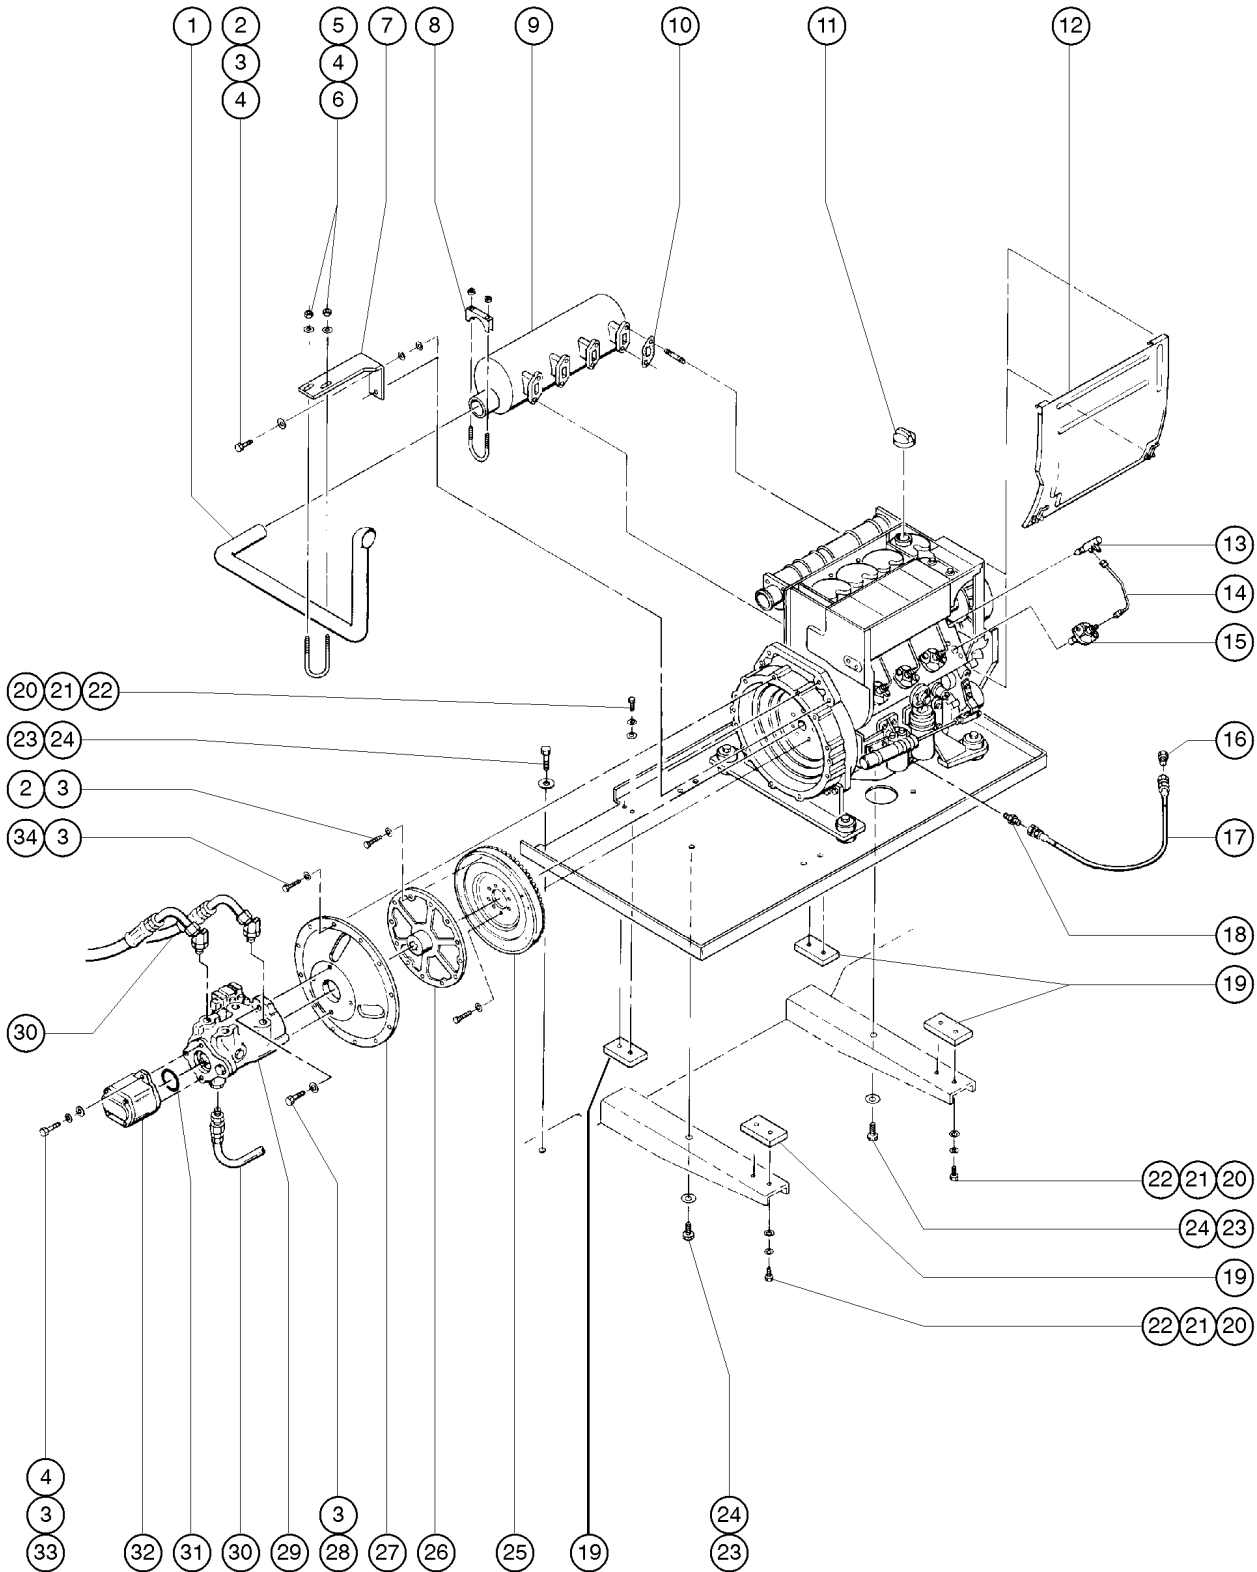

405.1 Deutz F4L 1011 Engine - View 2

405.1 Deutz F4L 1011 Engine - View 2

Item	Part No.	Description	Qty.	Item	Part No.	Description	Qty.
1	34551GT	EXHAUST, TAILPIPE, DEUTZ.....	1	30		Ref. Hydraulic Hoses & Fittings..... <i>refer to section 509.1</i>	1
2	6019GT	SCREW, HHC, 3/8-16 X 1.25 GRD 5.....	14	31	29436GT	O-RING***.....	1
3	6021GT	WASHER, LOCK, .375.....	27	32	53959GT	PUMP, LIFT 1.403 C.I.***.....	1
4	6097GT	WASHER, FLAT, USS, 3/8", Y.....	6	--	31249GT	SEAL KIT, LIFT PUMP**..... <i>for lift pump 32604</i>	1
5	6002GT	NUT, LP NYLOCK, 5/16-18.....	2	--	58228GT	SEAL KIT***	
6	16584GT	U-BOLT, KIT 5/16-18 X 2.5 ***.....	1	33	33988GT	SCREW, SHC, 3/8-16 X 1.....	2
7	27329P-SGT	BRACKET, EXHAUST SUPPORT, PAINTD.....	1	34	6175GT	SCREW, HHC, 3/8-16 X 1.....	12
8	30438GT	CLAMP, MUFFLER, 2 1/4" ID.....	2				
9	29558GT	MUFFLER**.....	1				
--	53867GT	SCRUBBER MUFFLER, DEUTZ, F4L1011 <i>option</i>					
10	29559GT	GASKET, EXHAUST.....	4				
11	29557GT	CAP, OIL FILLER, DEUTZ, DIESEL ***.....	1				
12	29556GT	COVER, SIDE ENGINE.....	1				
13	29563GT	INJECTOR.....	3				
14	29564GT	INJECTOR, FUEL LINE DEUTZ DSL.....	3				
15	32699GT	INJECTION PUMP, DEUTZ DIESEL.....	3				
16	19141GT	PLUG, MALE, 070109-6.....	1				
17	30964GT	HOSE ASSEMBLY, 33".....	1				
18	30963GT	CONNECTOR, M18 X 8 JIC.....	1				
19	45209GT	WEAR PAD, 4X2X.5 W/INSERT***.....	4				
20	6090GT	SCREW, HHC, 1/4-20 X .75.....	8				
21	6356GT	WASHER, LOCK, .25.....	8				
22	6638GT	WASHER, FLAT, USS, 1/4" Y.....	8				
23	29883GT	SCREW, HHC, 5/8-11 X 1.75 GRD.8.....	3				
24	13064GT	WASHER, FLAT, .625 HARDENED.....	3				
25	33729GT	RING GEAR, DEUTZ F3 & F4L1011*..... <i>(please verify ring gear thickness) 0.365 inches</i>	1				
--	49917GT	RING GEAR, DEUTZ F3 & F4L1011F*..... <i>(please verify ring gear thickness) 0.46 inches</i>	1				
--	89785GT	RING GEAR, DEUTZ F3L2011F..... <i>(please verify ring gear thickness) 0.6 inches</i>	1				
26	34380GT	FLYWHEEL COUPLING, TYPE FL.....	1				
--	32606GT	COUPLER, HUB, 15 TOOTH.....	1				
27	30806GT	FLYWHEEL COVER, CASTING***.....	1				
28	6605GT	SCREW, HHC, 3/8-16 X 3.5, GR5.....	2				
29	37027GT	PUMP, VAR PISTON, 2.8 C.I.***.....	1				
--	22965GT	EDC ASSY, SAUER, M46***.....	1				
--	27067GT	SEAL, SHAFT-SUNDSTRAND***					
--	29739GT	SEAL KIT, SAUER-DANFOSS M46***.....	1				
--	32611GT	SHAFT, M46 15 TOOTH.....	1				
--	65843GT	SEAL KIT, EDC <i>use for EDC ASSY 22965</i>