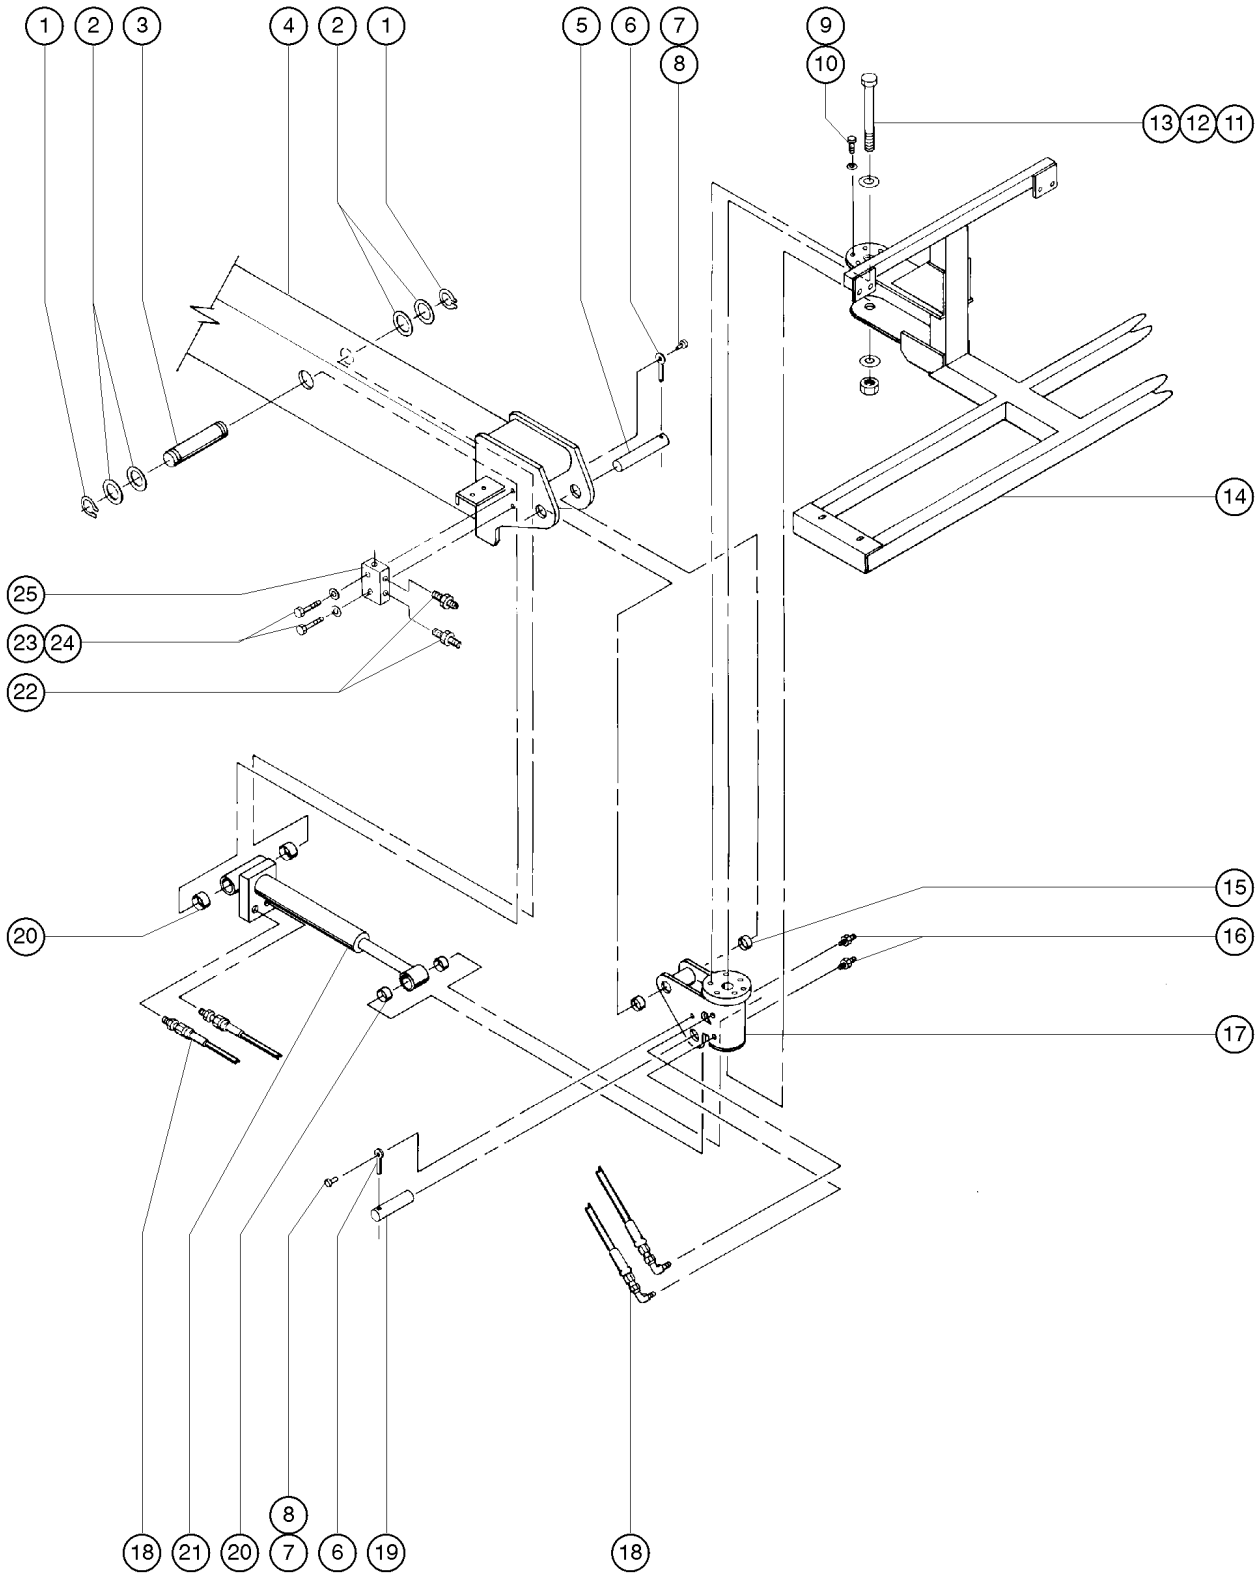

605.1 Slave Cylinder and Platform Rotator

605.1 Slave Cylinder and Platform Rotator

Item	Part No.	Description	Qty.
1	30217GT	SNAP RING,EXTERNAL,1.25 DIA.**.....2	
2	30255GT	WASHER,SHIM,1.27 X 2.13 X .062.....4	
3	T108079GT	PIN,1.25DIA X 8.30LG,2RING.....1	
4		Ref. Boom Installation.....1 <i>refer to sections 602.1 and 603.1</i>	
5	T108078GT	PIN,1.25DIA X 9.50LG,1HOLE.....1	
6	825019GT	ROD END,.375 X 3.69,ZAG.....2	
7	8516GT	SCREW,HCC,3/8-16 X 1.50.....2	
8	4828GT	NUT,NYLOCK,3/8-16.....2	
9	10597GT	SCREW,HHC,1/2-13 X 1.25 GR5.....6	
10	6033GT	WASHER,LOCK,0.5".....6	
11	30286GT	SCREW,HHC,1-8 X 12IN GRD.2***.....1	
12	122079GT	WASHER,FLAT,1.000,HARDENED.....2	
13	29764GT	NUT,NYLOCK,1-8.....1	
14	50144-SGT	PLATFORM SUPPORT WELDMENT***.....1	
15	30219GT	BEARING,FL,1.25ID X 1.41OD X 1.....2	
16	13852GT	VALVE ASSY,BLEED***.....2	
17	77874GT	ROTATOR ASSEMBLY,8.2K***.....1 <i>includes index number 15 (non-jib models)</i>	
--	31498GT	BEARING KIT,ROTATOR,9K***	
--	65842GT	SEAL KIT,UNIVERSAL,9K ROTATOR*	
18		Ref. Hydraulic Hoses & Fittings.....2 <i>refer to section 607.1</i>	
19	T108075GT	PIN,1.25DIA X 5.25LG,1HOLE.....1	
20	1262634GT	BUSHING,POLYGON,BM5121.....4	
--	25683GT	BEARING,POLYGON,20DU12 <i>for blue cylinder</i>	
21	63210GT	CYLINDER,SLAVE,3 X 11.38***.....1 <i>includes Index No. 20</i>	
--	33487GT	SEAL KIT,HYDRAULIC CYLINDER*** <i>for blue cylinder</i>	
--	43169GT	VALVE,COUNTERBALANCE***.....2 <i>for blue cylinder</i>	
--	59267GT	VALVE,COUNTERBAL.CACG-LGN@3500.2 <i>for black cylinder</i>	
--	63350GT	SEAL KIT,CYL (63210).....1	
22	32722GT	VALVE,COUNTERBAL.CBCG-LJN@3000.2	
23	6637GT	SCREW,HHC,1/4-20 X 1.75.....2	
24	6638GT	WASHER,FLAT,USS,1/4"Y.....2	
25	30823GT	VALVE,DUAL CB MANIFOLD.....1 <i>includes index number 22</i>