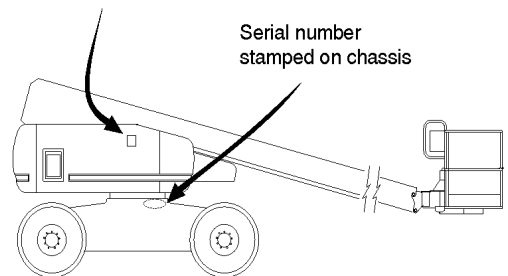

Serial label
(located under cover)

Serial number
stamped on chassis