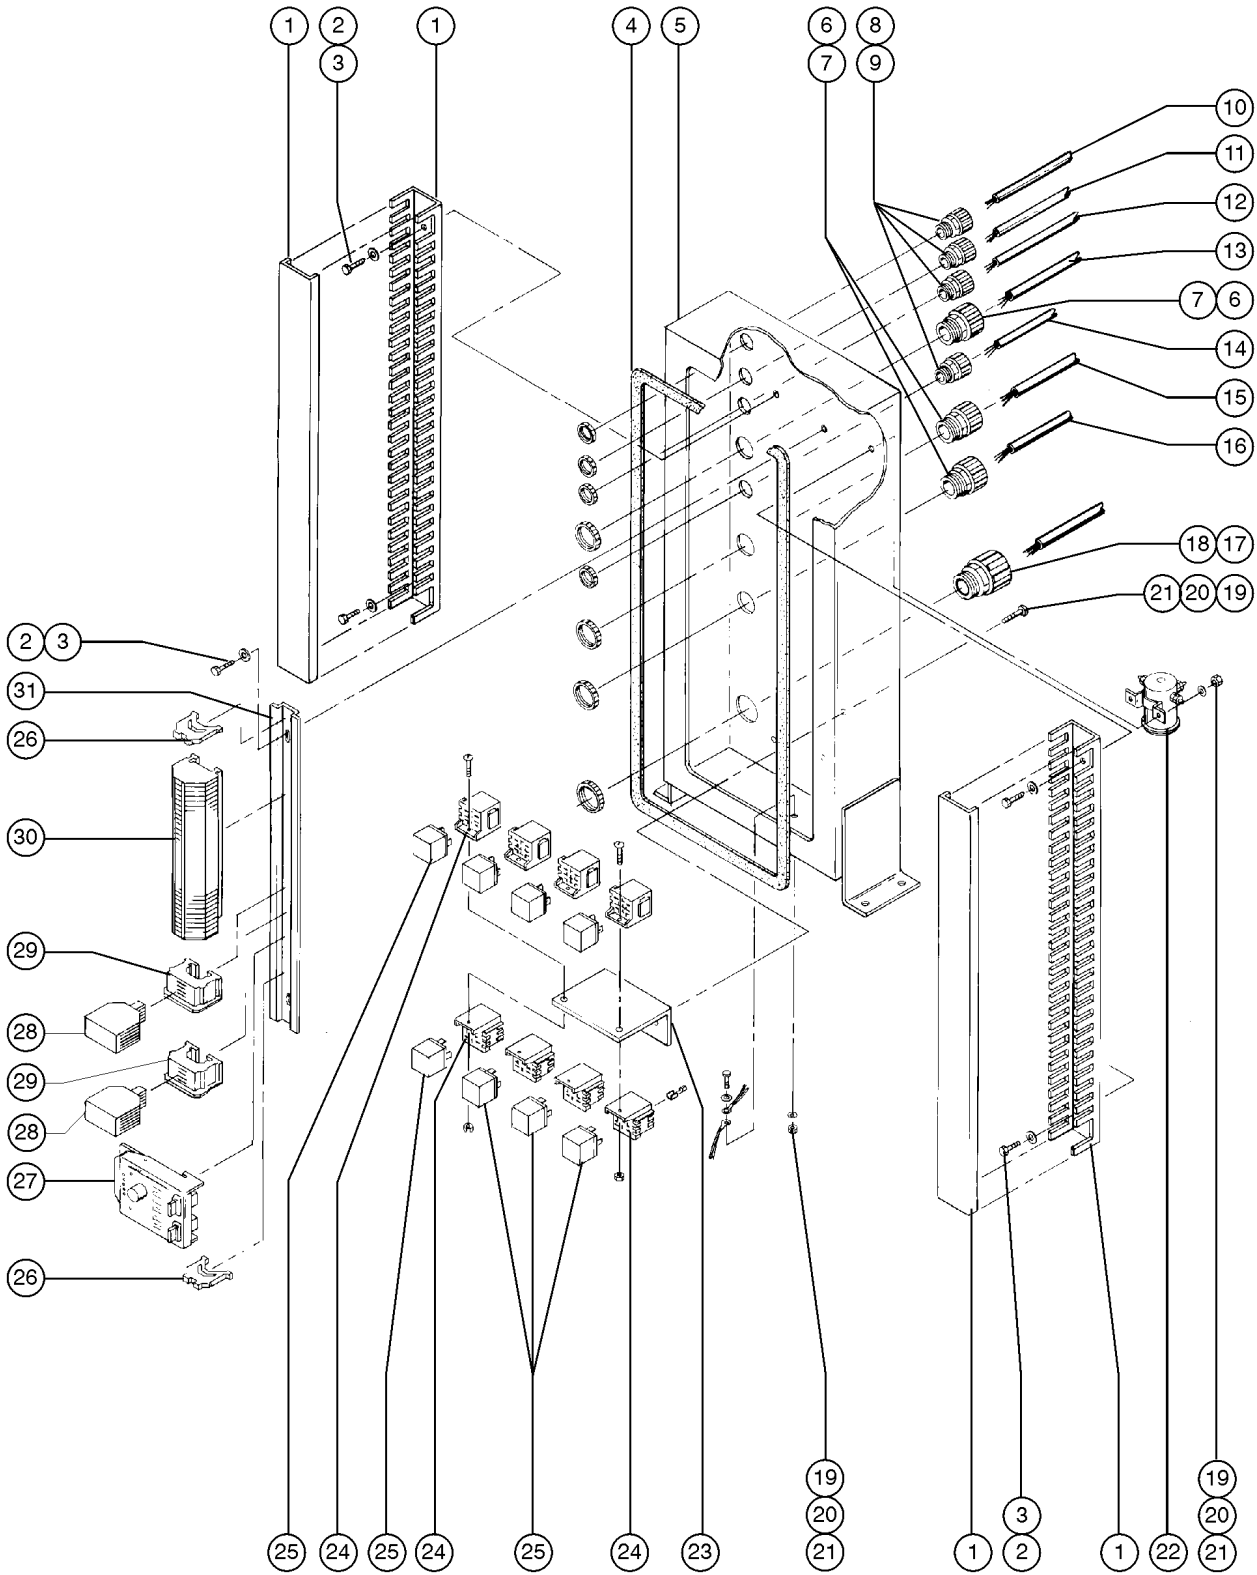

505.1 Ground Controls - View 1

505.1 Ground Controls - View 1

Item	Part No.	Description	Qty.	Item	Part No.	Description	Qty.
--	33996GT	SCREWDRIVER,TERMINAL BLOCK		--	34053GT	ASSY,RELAY SOCKET, AUTO.....5 <i>Deutz Diesel models; terminals not included</i>	
1	29607GT	WIRING DUCT/COVER, 1 X 72 IN**.....46-inches		--	34054GT	TERM,RELAY N-INSULATED 10-12 G....5	
2	6090GT	SCREW,HHC,1/4-20 X .75.....7		--	34055GT	TERM RELAY,N-INSULATE 14-16 GA....5	
3	6356GT	WASHER,LOCK,.25.....6		--	34056GT	TERM,RELAY,N-INSULATE 18-20 GA....5	
4	121599GT	GASKET,GBOX,S80/85 2008.....1 <i>replaced 30782</i>		25	34052GT	RELAY,SPDT,12V(AUTO) PLUG IN**....8 <i>Gasoline/LPG models</i>	
5	33472GT	CONTROL BOX W/ DECAL,GROUND....1 <i>includes index number 4</i>		--	34052GT	RELAY,SPDT,12V(AUTO) PLUG IN**....5 <i>Deutz Diesel models</i>	
6	12960GT	CABLE SQUEEZE CONN.,XTRA LRG...3		26	25974GT	PLASTIC END STOP.....2	
7	14041GT	LOCKNUT,ELECTRIC,3/4".....3		27	56057GT	MODULE,IGNITION/START,12/24V.....1	
8	7056GT	CONN,SQUEEZE,1/2NPT .38-.50,SM...4		--	33551GT	FUSE,3 AMP.....1	
9	6935GT	LOCKNUT,ELEC,1/2".....4		28	25807GT	DIODE BLOCK SUPPRESSION.....2	
10	6562GT	WIRE CABLE,16/4 SJO,BULK.....270-inches		29	25808GT	CARRIER TERMINAL(5 PER BLOCK)....2	
11	6562GT	WIRE CABLE,16/4 SJO,BULK.....270-inches		30	25836GT	TERMINAL BLOCK(SINGLE),WAGO***.....50	
12	6562GT	WIRE CABLE,16/4 SJO,BULK...95-inches		--	45782GT	DIODE,6 AMP,200 PIV,BULK.....50	
13A	35934GT	WIRE CABLE,18/19 CON.TPRJKT.....960-inches S-60		31	28310GT	DIN RAIL,23.75".....1	
13B	35934GT	WIRE CABLE,18/19 CON.TPRJKT.....1296-inches S-65					
14A	30794GT	WIRE,12/3 SJEOW,BK-WH-GR/YL.....960-inches S-60					
14B	30794GT	WIRE,12/3 SJEOW,BK-WH-GR/YL.....1296-inches S-65					
15A	35934GT	WIRE CABLE,18/19 CON.TPRJKT.....960-inches S-60					
15B	35934GT	WIRE CABLE,18/19 CON.TPRJKT.....1296-inches S-65					
16	35934GT	WIRE CABLE,18/19 CON.TPRJKT.....68-inches					
17	20776GT	CABLE SQUEEZE CONN.....1					
18	18665GT	LOCKNUT,ELECTRIC,1" NPT.....1					
19	6888GT	SCREW,HHC,1/4-20 X 1.....5					
20	6638GT	WASHER,FLAT,USS,1/4"Y.....5					
21	6091GT	NUT,NYLOCK,1/4-20.....5					
22	27155GT	SOLENOID,12V CONTINUOUS***.....1					
23	34057GT	ANGLE,RELAY MOUNTING.....1					
24	34053GT	ASSY,RELAY SOCKET, AUTO.....8 <i>Gasoline/LPG models; terminals not included</i>