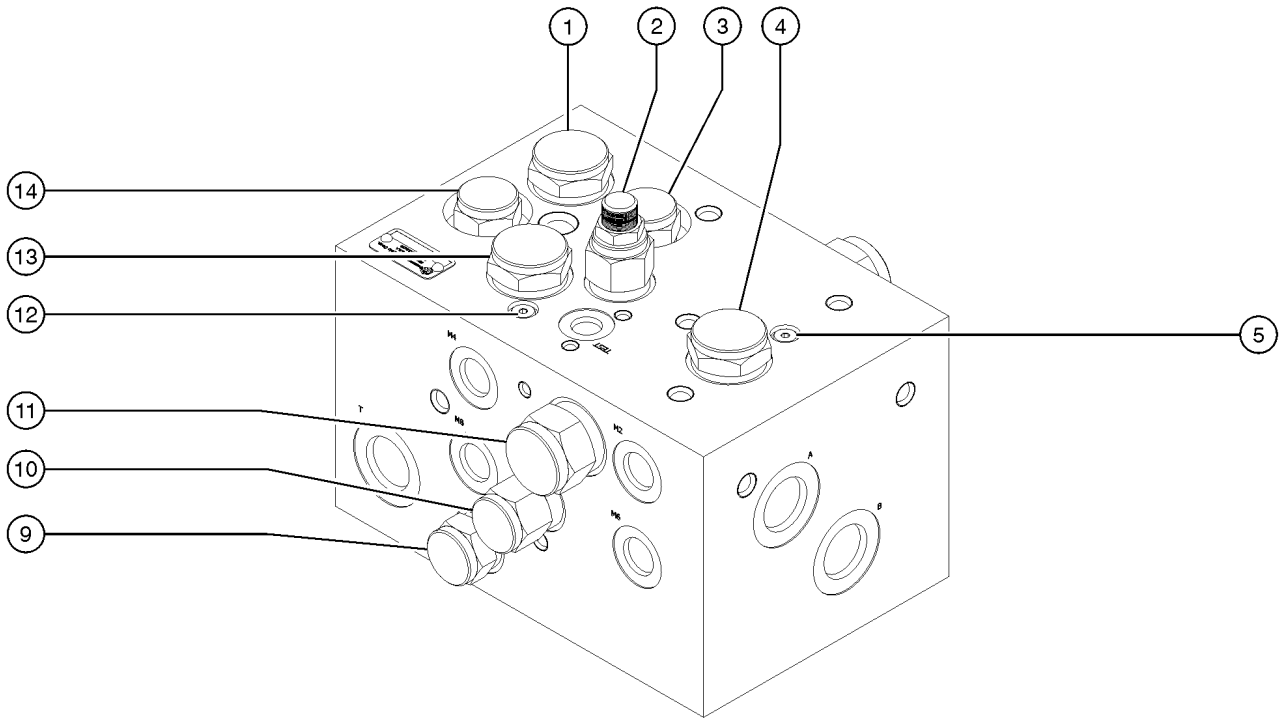

304.2 4WD Drive Manifold

304.2 4WD Drive Manifold

Item	Part No.	Description	Qty.
--	139712GT	MANIFOLD,TRACTION,4WD*** <i>4WD traction manifold part 88784 is no longer available; for its complete replacement customer must order part 139712</i>	
1	139717GT	VALVE, FLOW DIVIDE/COMB,24GPM....1 <i>(controls flow to non-steer end drive motors in forward and reverse)</i>	
--	139512GT	SEAL KIT, VALVE	
2	139718GT	VALVE, RELIEF, 280PSI.....1 <i>(charge pressure circuit)</i>	
--	139528GT	SEAL KIT, VALVE	
3	139527GT	VALVE, CHECK, 5PSI.....1 <i>(steer end drive motor circuit)</i>	
4	139508GT	VALVE, FLOW DIVIDE/COMBINE 1:1.....1 <i>(controls flow to flow divider/combiner valves 1 and 13)</i>	
5	139719GT	ORIFICE, 0.040".....1 <i>(equalizes pressure on both sides of flow divider/combiner valve)</i>	
--	1287434GT	PLUG,SAE #03 (139712)	
6	139719GT	ORIFICE, 0.040".....1 <i>(equalizes pressure on both sides of flow divider/combiner valve)</i>	
--	1287434GT	PLUG,SAE #03 (139712)	
7	139527GT	VALVE, CHECK, 5PSI.....1 <i>(non-steer end drive motor circuit)</i>	
8	139716GT	VALVE, CHECK.....1 <i>(non-steer end drive motor circuit)</i>	
--	139727GT	SEAL KIT, VALVE	
9	139527GT	VALVE, CHECK, 5PSI.....1 <i>(steer end drive motor circuit)</i>	
10	139715GT	VALVE, SHUTTLE, FIXED.....1 <i>(steer end drive motor circuit)</i>	
--	139512GT	SEAL KIT, VALVE	
11	139716GT	VALVE, CHECK.....1 <i>(charge pressure circuit that directs hot oil out of low pressure side of drive pump)</i>	
12	139719GT	ORIFICE, 0.040".....1 <i>(equalizes pressure on both sides of flow divider/combiner valve)</i>	
--	1287434GT	PLUG,SAE #03 (139712)	
13	139717GT	VALVE, FLOW DIVIDE/COMB,24GPM....1 <i>(controls flow to steer end drive motors in forward and reverse)</i>	
--	139512GT	SEAL KIT, VALVE	
14	139527GT	VALVE, CHECK, 5PSI.....1 <i>(non-steer end drive motor circuit)</i>