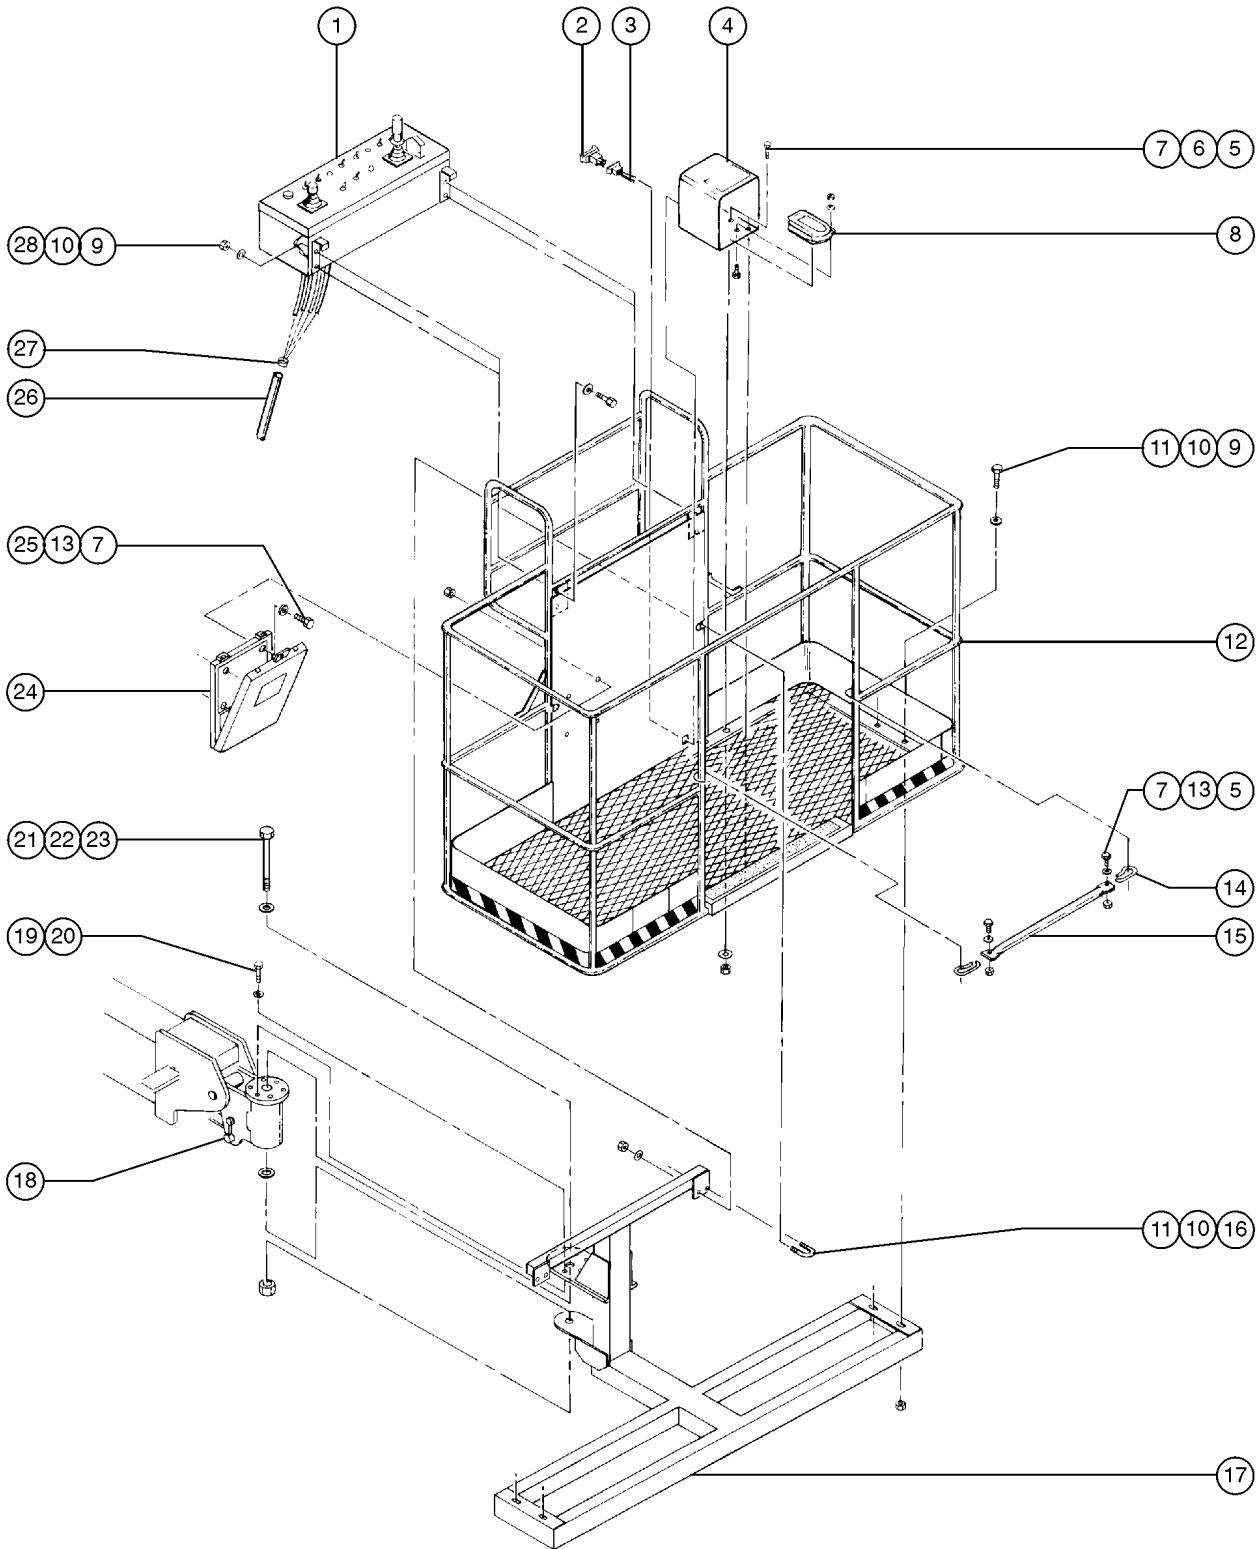

Item	Part No.	Description	Qty.
1A	128513GT	SERVICE KIT,5FT JIB <i>required for first time replacement (includes part number 128534)</i>	
1B	128534GT	JIB BOOM ASSY W/WORD DECAL.....1 <i>use ONLY if service kit 128513 has been installed on the machine</i>	
2	8255GT	SCREW,HHC,3/8-16 X .75	
3	6021GT	WASHER,LOCK, .375	
4	81640GT	WEAR PAD,3 X 1.5 X.625 W/NUTS.....1	
5	119542GT	CLAMP,TWO HOSE.....1	
6	56912GT	SPRING CLIP,1/4-20,.025-.15X.54,ZAG.....1	
7	119536PGT	BRACKET,HOSE CLAMP,PAINTED.....1	
8	6888GT	SCREW,HHC,1/4-20 X 1	
9	6638GT	WASHER,FLAT,USS,1/4"Y	
10	6091GT	NUT,NYLOCK,1/4-20	
11	8915GT	SCREW,HHC,1/4-20 X 1.25	
12	128482GT	HOSE GUIDE, JIB.....1	
13	128483GT	BACKING PLATE, HOSE BLOCK, JIB....2	
14	128501GT	CLAMP,JIB HOSE/CABLE.....2	
15	128724GT	BOLT,CARRIAGE,1/4-20 X 2.75,G2	
16	128454PGT	COVER, JIB HOSES/CABLES.....1	
17	79456GT	BOLT,CARRIAGE,1/4-20 X 1.00,G2	
18	5224GT	SCREW,HHC,3/8-16 X 2	
19	5397GT	WASHER,FLAT,USS,5/16",Y	
20	4828GT	NUT,NYLOCK,3/8-16	
21	77181GT	CLAMP,1.63,#26 X 3/8,RUB CUSH.....2	
22	6356GT	WASHER,LOCK, .25	

701.1 Platform Installation