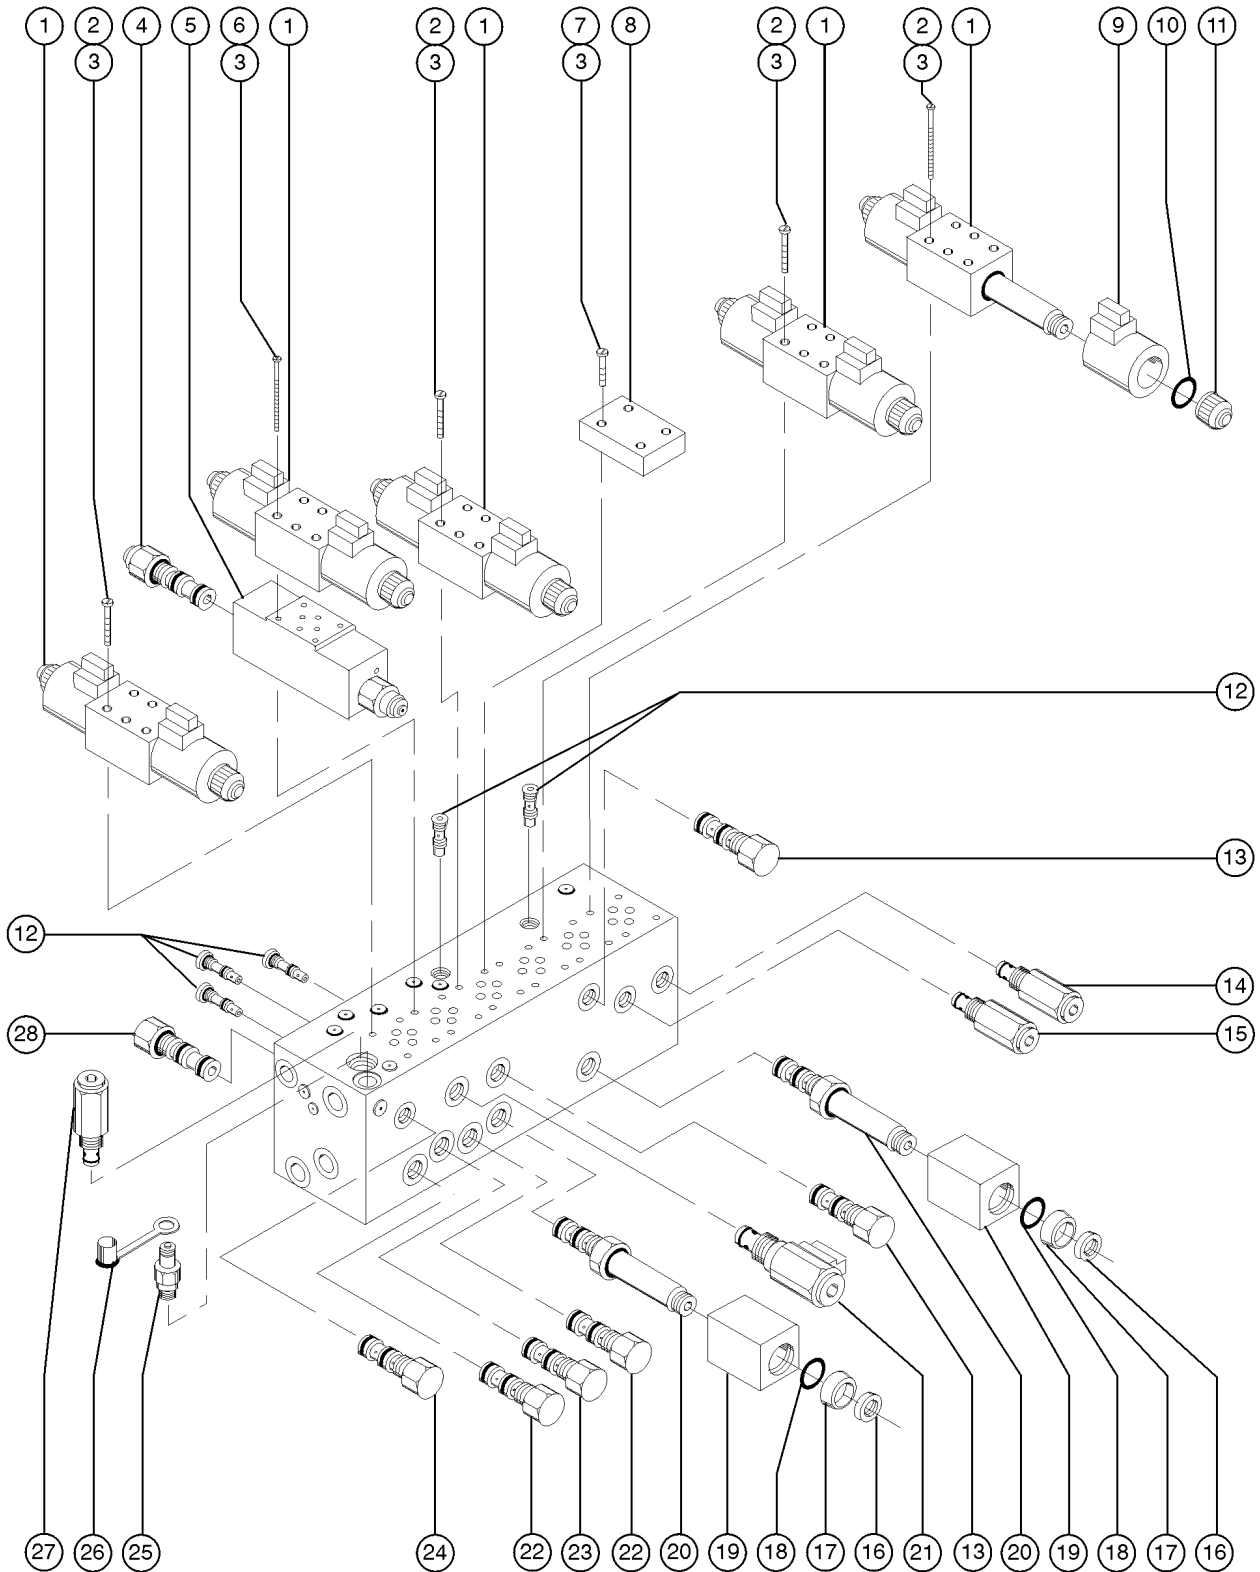

503.1 Function Manifold

503.1 Function Manifold

Item	Part No.	Description	Qty.	Item	Part No.	Description	Qty.
--	146171GT	MANIFOLD, FUNCTION,S60,S80 <i>from SN 1063</i>		22	31100GT	VALVE,FLOW REGULATOR 0.6GPM.....2	
--	25375GT	KIT, O-RING		--	74902GT	SEAL KIT	
--	30668GT	MANIFOLD,FUNCTN S40,S60,S80 <i>does not include index numbers 25, 26 and 28; to SN 1062</i>		23	27804GT	VALVE,DIFFERENTIAL SENSING*** 1	
--	33994GT	PLUG AND CAP KIT-SERVICE,37 **		--	110201GT	SEAL KIT, VALVE, #10	
1	146165GT	VALVE KIT,D03.....5 <i>includes 2 each index numbers 9, 10 and 11. seal kit is 65879</i>		24	31099GT	VALVE,FLOW REGULATOR.....1	
--	48648GT	O-RING, D03 COIL		--	74902GT	SEAL KIT	
2	45916GT	SCREW,SHC,10-24 X 1.250 (D01).....20		25	48997GT	NIPPLE,DIAGNOSTIC,#4.....1	
3	6607GT	WASHER,LOCK,#10 PLTD.....4		--	20224GT	DIAGNOSTIC FEMALE Q-DSCNT.....1	
4	31262GT	VALVE,COUNTERBALANCE.....2		26	48880GT	CAP,DIAGNOSTIC NIPPLE.....1	
--	110202GT	SEAL KIT, VALVE, #10		27A	32663GT	VALVE,RELIEF 2600 PSI.....1 <i>S-60 models</i>	
5	31261GT	VALVE,COUNTERBALANCE SANDWICH.....1 <i>includes index number 4</i>		--	110194GT	SEAL KIT, VALVE, #10	
6	27812GT	SCREW,SHC,10-24 X 3.....4		27B	35000GT	VALVE,RELIEF 2900 PSI*** .....1 <i>S-65 models</i>	
7	32661GT	SCREW,SHC,10-24 X 1 (D01).....4		--	110194GT	SEAL KIT, VALVE, #10	
8	32662GT	COVER PLATE (30668).....1		28	34542GT	VALVE,FLOW REGULATOR 5.0 GPM.....1 <i>oscillating models</i>	
9	223763GT	COIL WITH DE CONNECTOR.....12 <i>use connector from old coil when replacing.</i>		--	30968GT	VALVE,FLOW REGULATOR 2.0 GPM.....1 <i>non-oscillating models</i>	
10	45914GT	O-RING, DO1 VALVE.....12					
11	33568GT	NUT, CP521-1 VALVE.....12					
12	110200GT	SEAL KIT, VALVE, #4					
12	27807GT	VALVE,CHECK*** 5					
--	110200GT	SEAL KIT, VALVE, #4					
13	27802GT	VALVE,DIFFERENTIAL SENSING*** 2					
--	110197GT	SEAL KIT, VALVE, #10					
14	33998GT	VALVE,RELIEF*** 1					
--	74902GT	SEAL KIT					
15	48415GT	VALVE,RELIEF.....1					
--	74902GT	SEAL KIT					
16	45921GT	RETAINER-N.C.PROPOR.SOLENOID....2					
17	45921GT	RETAINER-N.C.PROPOR.SOLENOID....2					
18	45914GT	O-RING, DO1 VALVE.....2					
19	21935GT	COIL, 12V, 19972/21623/29069.....2					
20	27801GT	VALVE,PROPORTIONAL SOLENOID*** .....2 <i>includes 1 each index numbers 16 through 19</i>					
--	89310GT	SEAL KIT, SOLENOID VALVE					
21	27803GT	VALVE,SOLENOID.....1					
--	27814GT	COIL,SOLENOID,10V.....1					
--	52943GT	NUT,SOLENOID VALVE COIL.....1					
--	74902GT	SEAL KIT