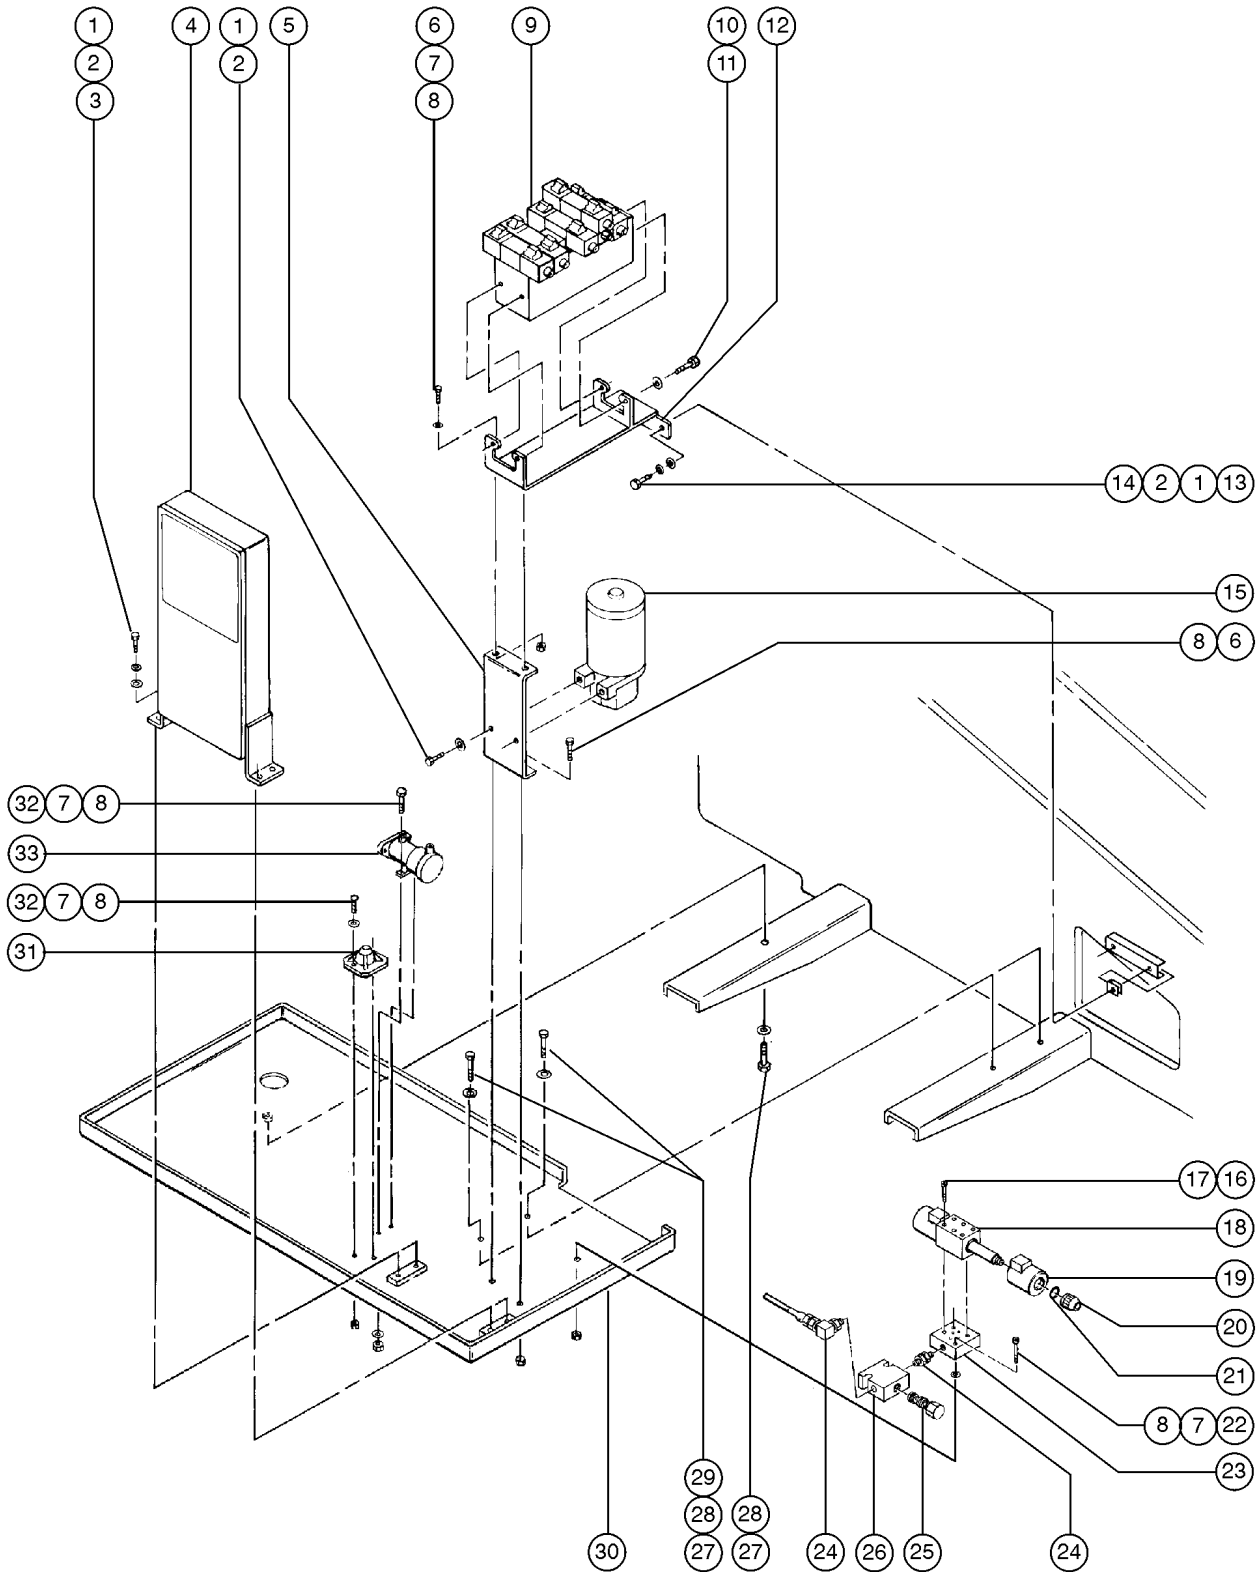

502.1 Function Manifold and Auxiliary Power Unit Installation

502.1 Function Manifold and Auxiliary Power Unit Installation

Item	Part No.	Description	Qty.	Item	Part No.	Description	Qty.
1	8255GT	SCREW,HHC,3/8-16 X .75.....	6	--	32967GT	GASKET,PUMP TO DC MTR.(32810)..... <i>for APU 32811</i>	1
2	6021GT	WASHER,LOCK,.375.....	6	--	33455GT	PUMP, AUX. POWER UNIT..... <i>for APU 32811</i>	1
3	6097GT	WASHER,FLAT,USS,3/8",Y.....	8	16	45916GT	SCREW,SHC,10-24 X 1.250 (D01).....	4
4		Ref. Ground Controls..... <i>refer to sections 505.1 and 506.1</i>	8	17	6607GT	WASHER,LOCK,#10 PLTD.....	4
5	30718PGT	BRACKET,AUX.PUMP MNT.PAINTED....	1	18	146160GT	VALVE KIT,D03..... <i>includes index numbers 19 through 21</i>	1
6	4266GT	SCREW,HHC,1/4-20 X 2.....	4	19	223763GT	COIL WITH DE CONNECTOR.....	2
7	6638GT	WASHER,FLAT,USS,1/4"Y.....	9	20	33568GT	NUT, CP521-1 VALVE.....	2
8	6091GT	NUT,NYLOCK,1/4-20.....	4	21	45914GT	O-RING, DO1 VALVE.....	2
9	30668GT	MANIFOLD,FUNCTN S40,S60,S80..... <i>Part is no longer available for units before SN 1063</i>	4	22	30444GT	SCREW,SHC,1/4-20 X 2.....	2
--	146171GT	MANIFOLD, FUNCTION,S60,S80 <i>from SN 1063</i>		23	24675GT	SUB PLATE (SPOOL VALVE).....	1
--	25375GT	KIT, O-RING <i>for manifold 146171GT</i>		24		Ref. Hydraulic Hoses & Fittings..... <i>refer to section 509.1</i>	1
10	13002GT	SCREW,HHC,5/16-18 X 1 GR5.....	4	25	33453GT	VALVE,FLOW REG.,3.5GPM (34543).....	1
11	6886GT	WASHER,LOCK,.313.....	4	26	34543GT	VALVE,FLOW REGULATOR 3.5 GPM..... <i>oscillating models only; includes index number 25</i>	1
12	30703GT	WLDMT.FUNCTION MAN. MNT. S40....	1	27	29883GT	SCREW,HHC,5/8-11 X 1.75 GRD.8.....	3
13	6175GT	SCREW,HHC,3/8-16 X 1.....	2	28	13064GT	WASHER,FLAT,625 HARDENED.....	3
14	29868GT	SPRING CLIP,3/8-16,.05-.20X.73,ZAG....	6	29	6024GT	NUT,NYLOCK,5/8-11.....	3
15	89617GT	POWER UNIT,AUX PUMP 12VDC..... <i>Replaces 32811 and 53236; Check unit label for part number prior to ordering components</i>	1	30	30677GT	WELDMENT,HYD TANK MODULE.....	1
--	147289GT	SEAL KIT, APU <i>for APU 89617</i>		31	44586GT	SENSOR,LEVEL 4.5***.....	1
--	147290GT	SHAFT SEAL, APU <i>for APU 89617</i>		32	6888GT	SCREW,HHC,1/4-20 X 1.....	4
--	58489GT	PUMP ASSY,AUX.POWER UNIT 89617 <i>for APU 89617</i>		33	46164GT	FUEL PUMP KIT,FORD LRG 423***.....	1
--	77069GT	MOTOR,12VDC,77066 <i>for APU 89617</i>					
--	77071GT	SOLENOID,77066 <i>for APU 89617</i>					
--	32948GT	COUPLER,PUMP TO MOTOR (32810).... <i>for APU 32811</i>	1				
--	32949GT	MOTOR,12V DC (32810/32811)APU..... <i>for APU 32811</i>	1				
--	32955GT	END HEAD, 32810 POWER UNIT..... <i>for APU 32811</i>	1				
--	32959GT	BALL,CHECK (32810)..... <i>for APU 32811</i>	1				
--	32962GT	GASKET,0.0005,SILVER (32810)..... <i>for APU 32811</i>	1				
--	32963GT	GASKET,0.001,AMBER (32810)..... <i>for APU 32811</i>	1				
--	32964GT	GASKET,0.00075,GOLD (32810)..... <i>for APU 32811</i>	1