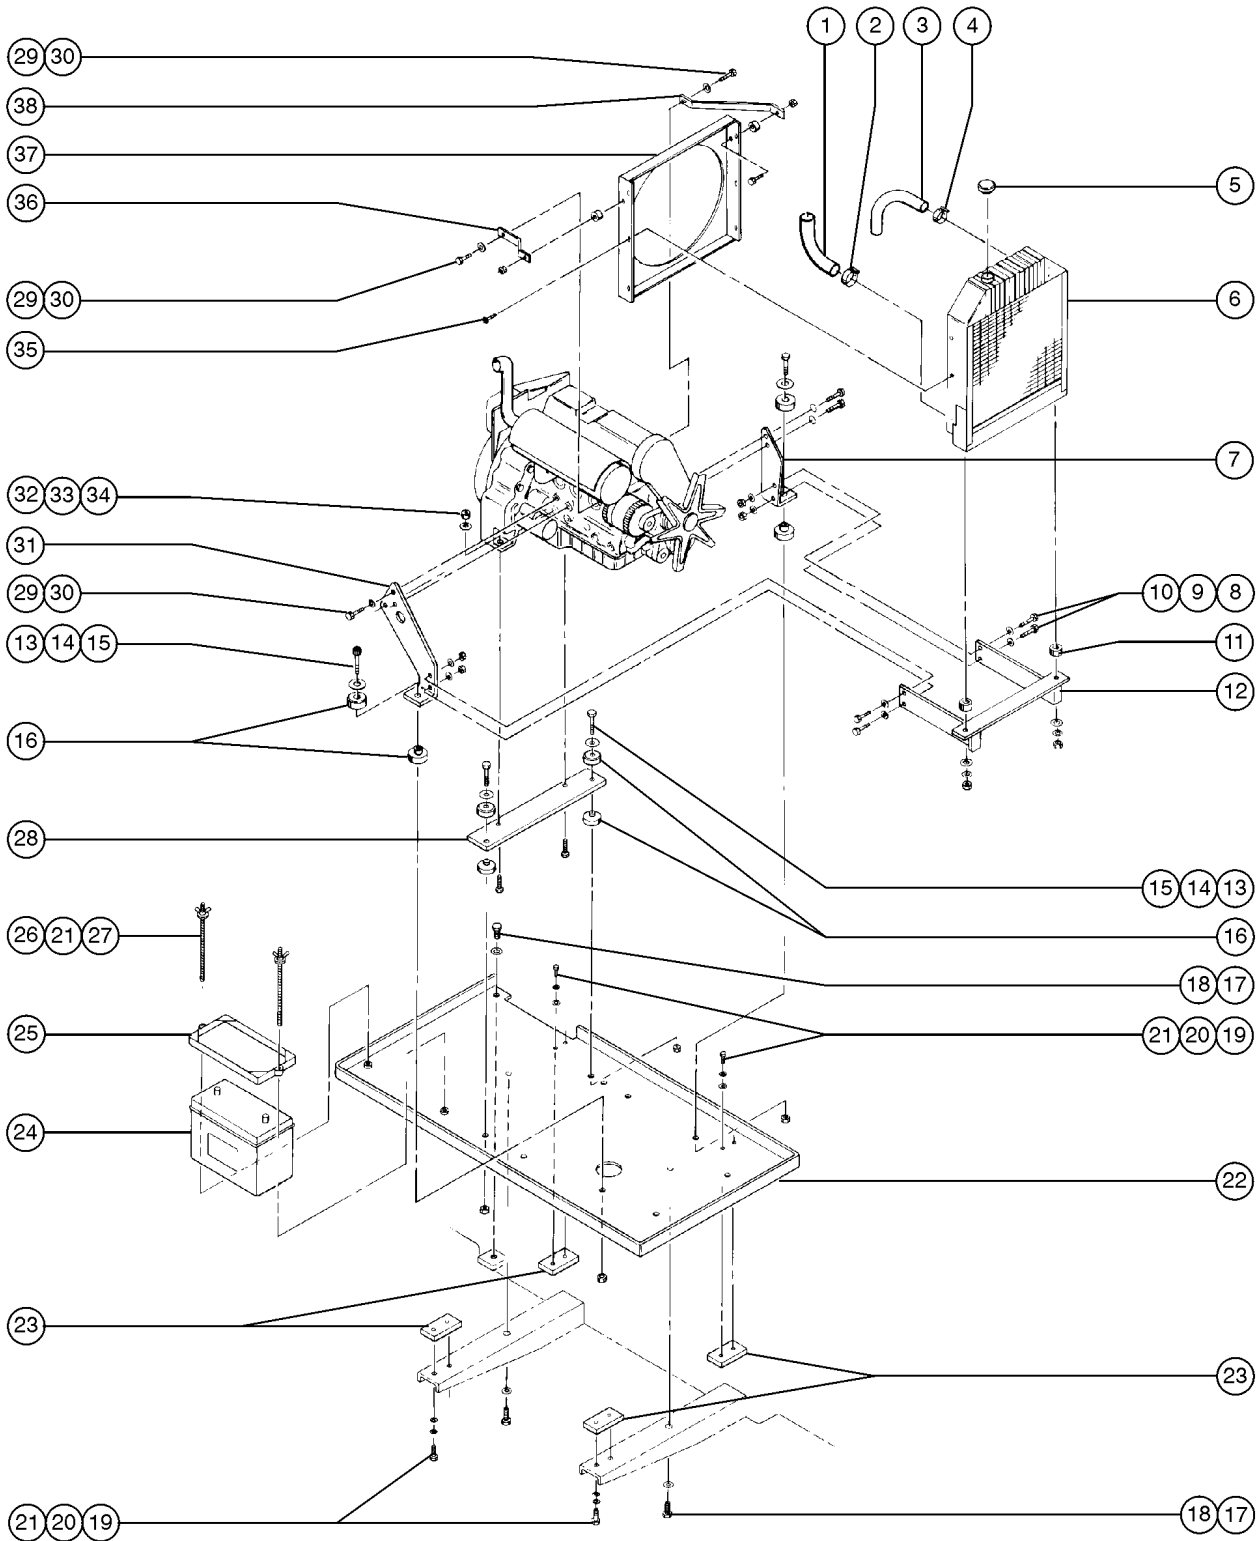

403.1 Ford LRG-423 Engine - View 3

403.1 Ford LRG-423 Engine - View 3

Item	Part No.	Description	Qty.
1	77170GT	HOSE,LOWER RADIATOR,Z45.....	1
2	13014GT	CLAMP,HOSE,2.25" DIA.....	1
3	33965GT	HOSE, UPPER RADIATOR.....	1
4	45171GT	CLAMP,HOSE,1.75,LINED.....	1
5	27943GT	CAP,RADIATOR,FORD***.....	1
6	33969GT	RADIATOR,FORD,LRG.....	1
--	28717GT	VALVE,DRAIN,FORD,BLOCK,RAD.....	1
7	29297GT	WELDMENT,FORD ENG.MNT,INBOARD.....	1
8	8516GT	SCREW, HCC, 3/8-16 X 1.50.....	4
9	6097GT	WASHER,FLAT,USS,3/8",Y.....	8
10	4828GT	NUT,NYLOCK,3/8-16.....	4
11	24038GT	SHOCK MOUNT,SMALL.....	2
12	34929GT	WELDMENT,RAD MNT LRG423.....	1
13	6023GT	SCREW,HHC,5/8-11 X 3.5.....	4
14	6035GT	WASHER,FLAT,USS,5/8",Y.....	4
15	6024GT	NUT,NYLOCK,5/8-11.....	4
16	28076GT	ISOLATOR,VIBRATION,LG,RD&WH***...4	4
17	29883GT	SCREW,HHC,5/8-11 X 1.75 GRD.8.....	3
18	13064GT	WASHER,FLAT,625 HARDENED.....	3
19	6090GT	SCREW,HHC,1/4-20 X .75.....	8
20	6356GT	WASHER,LOCK,.25.....	8
21	6638GT	WASHER,FLAT,USS,1/4"Y.....	10
22	30679-SGT	WELDMENT, ENGINE MODULE PLATE.....	1
23	45209GT	WEAR PAD,4X2X.5 W/INSERT***.....	4
24	30143GT	BATTERY,12V,1000 CCA GRP 31.....	1
25	30144GT	BATTERY HOLD DOWN,GROUP 31.....	1
26	30784-975GT	THREADED ROD,(1/4-20),9.75.....	2
27	8170GT	NUT,WING,1/4-20.....	2
28	28234P-SGT	PLATE,ENGINE MOUNT,PAINTED.....	1
29	27034GT	SCREW,HHC,M10 X 25MM,GR 8.8.....	7
30	22700GT	WASHER,LOCK,M10.....	7
31	33995GT	WELDMENT,FORD ENG MT,OUTBOARD.....	1
32	6198GT	NUT,NYLOCK,1/2-13.....	2
33	6095GT	WASHER,FLAT,USS,1/2",Y.....	2
34	10598GT	SCREW,HHC,1/2-13 X 3.....	2
35	21018GT	SCREW,PHIL,PHM,10-24 X.38,SEMS...6	6
36	34942P-SGT	STRUT,RH,FORD RADIATOR,PAINT.....	1
37	34927P-SGT	SHROUD,RADIATOR LRG 423 BLUE**.....	1
38	34943P-SGT	MOUNT,RAD.SUPPT,LH,BLUE.....	1