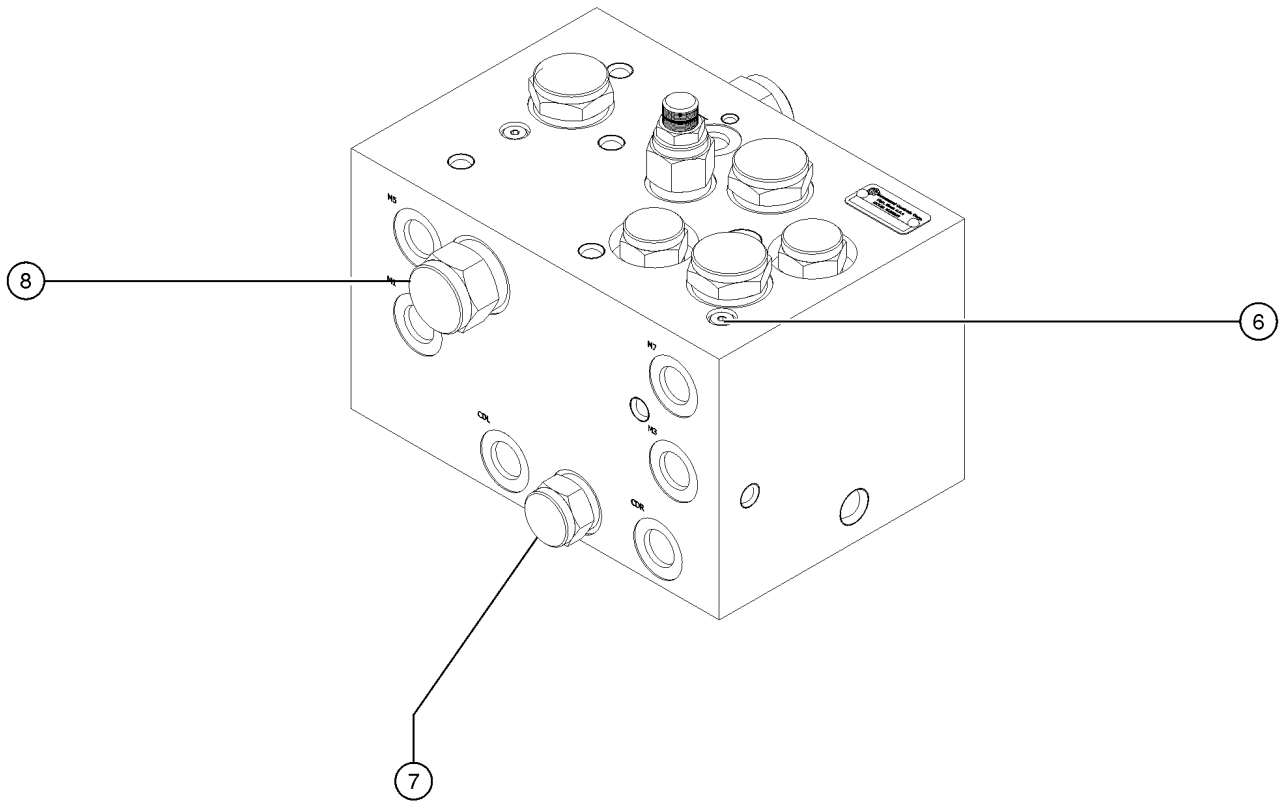

304.2 4WD Drive Manifold

304.2 4WD Drive Manifold

Item	Part No.	Description	Qty.
--	139712GT	MANIFOLD,TRACTION,4WD*** <i>4WD traction manifold part 88784 is no longer available; for its complete replacement customer must order part 139712</i>	
1	139717GT	VALVE, FLOW DIVIDE/COMB,24GPM....1 <i>(controls flow to non-steer end drive motors in forward and reverse)</i>	
--	139512GT	SEAL KIT, VALVE	
2	139718GT	VALVE, RELIEF, 280PSI.....1 <i>(charge pressure circuit)</i>	
--	139528GT	SEAL KIT, VALVE	
3	139527GT	VALVE, CHECK, 5PSI.....1 <i>(steer end drive motor circuit)</i>	
4	139508GT	VALVE, FLOW DIVIDE/COMBINE 1:1.....1 <i>(controls flow to flow divider/combiner valves 1 and 13)</i>	
5	139719GT	ORIFICE, 0.040".....1 <i>(equalizes pressure on both sides of flow divider/combiner valve)</i>	
--	1287434GT	PLUG,SAE #03 (139712)	
6	139719GT	ORIFICE, 0.040".....1 <i>(equalizes pressure on both sides of flow divider/combiner valve)</i>	
--	1287434GT	PLUG,SAE #03 (139712)	
7	139527GT	VALVE, CHECK, 5PSI.....1 <i>(non-steer end drive motor circuit)</i>	
8	139716GT	VALVE, CHECK.....1 <i>(non-steer end drive motor circuit)</i>	
--	139727GT	SEAL KIT, VALVE	
9	139527GT	VALVE, CHECK, 5PSI.....1 <i>(steer end drive motor circuit)</i>	
10	139715GT	VALVE, SHUTTLE, FIXED.....1 <i>(steer end drive motor circuit)</i>	
--	139512GT	SEAL KIT, VALVE	
11	139716GT	VALVE, CHECK.....1 <i>(charge pressure circuit that directs hot oil out of low pressure side of drive pump)</i>	
12	139719GT	ORIFICE, 0.040".....1 <i>(equalizes pressure on both sides of flow divider/combiner valve)</i>	
--	1287434GT	PLUG,SAE #03 (139712)	
13	139717GT	VALVE, FLOW DIVIDE/COMB,24GPM....1 <i>(controls flow to steer end drive motors in forward and reverse)</i>	
--	139512GT	SEAL KIT, VALVE	
14	139527GT	VALVE, CHECK, 5PSI.....1 <i>(non-steer end drive motor circuit)</i>