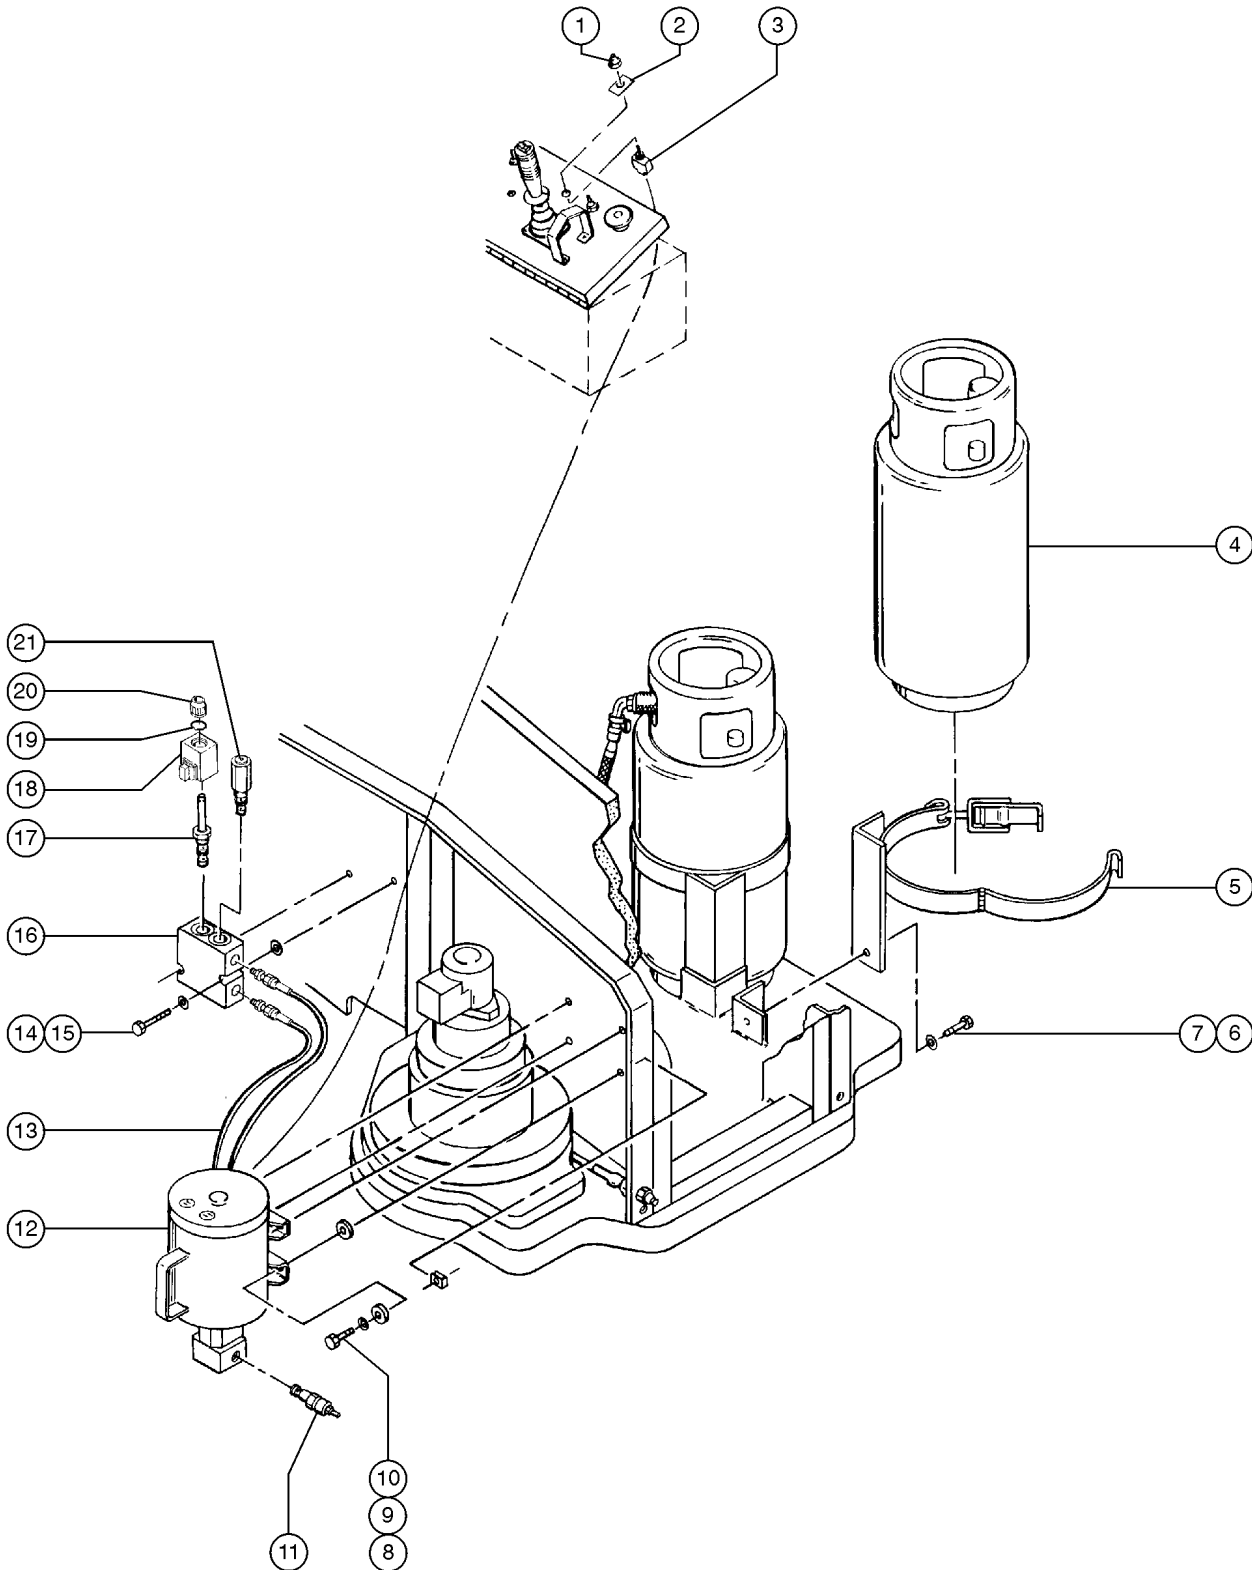

804.1 2000 Watt Generator and Spare LPG Tank

804.1 2000 Watt Generator and Spare LPG Tank

Item	Part No.	Description	Qty.
--	30630GT	S40,60,80SPARE L.P.TANK W/BRKT	
--	46980GT	GEN S60 2000W SERV OPT***	
1	27246GT	BOOT,TOGGLE SWITCH,SHORT*.....1	1
2	32728GT	DECAL,OPTION GENERATOR***.....1	1
3	27378-SGT	SWITCH,TOGGLE,DPDT,2POS MAINT*.....1 <i>includes mounting fasteners</i>	1
4	53605GT	TANK, 7 GAL/33.5 POUND, LP.....1	1
5	30712GT	LP.TANK BRKT WLDMT.,SHORT.....1	1
6	8255GT	SCREW,HHC,3/8-16 X .75.....3	3
7	6021GT	WASHER,LOCK,,.375.....7	7
8	6175GT	SCREW,HHC,3/8-16 X 1.....4	4
9	24947GT	Grommet - Rubber, 3/8 x 7/8 inch.....4	4
10	29868GT	SPRING CLIP,3/8-16,.05-.20X.73,ZAG...4	4
11	32735GT	VALVE,PRI. FLOW REG 4.3.....1 <i>for 2000W & 2500W generators</i>	1
12	58301GT	GENERATOR,2000W,HYDRAULIC***.....1 <i>includes index number 11</i>	1
--	32732GT	RECTIFIER ASSEMBLY.....1	1
--	32734GT	BRUSH ASSEMBLY.....1	1
--	32736GT	MOTOR,HYDRAULIC GENERATOR.....1	1
--	58402GT	BRIDGE,50A FULL WAVE**.....1	1
13		Ref. Hydraulic Hoses and Fittings - Generator Option.....1 <i>refer to section 805.1</i>	1
14	4266GT	SCREW,HHC,1/4-20 X 2.....2	2
15	6638GT	WASHER,FLAT,USS,1/4"Y.....4	4
16	53976GT	MANIFOLD,GENERATOR.....1 <i>includes index numbers 17 through 21</i>	1
17	19969GT	VALVE,SOLENOID (18660)***.....1 <i>includes index numbers 18 through 20</i>	1
18	27535GT	COIL,12V.DO1 VALVE.....1	1
19	45914GT	O-RING, DO1 VALVE.....1	1
20	45913GT	NUT,DO1 VALVE.....1	1
21	44950GT	VALVE,RELIEF,1500 PSI***.....1	1