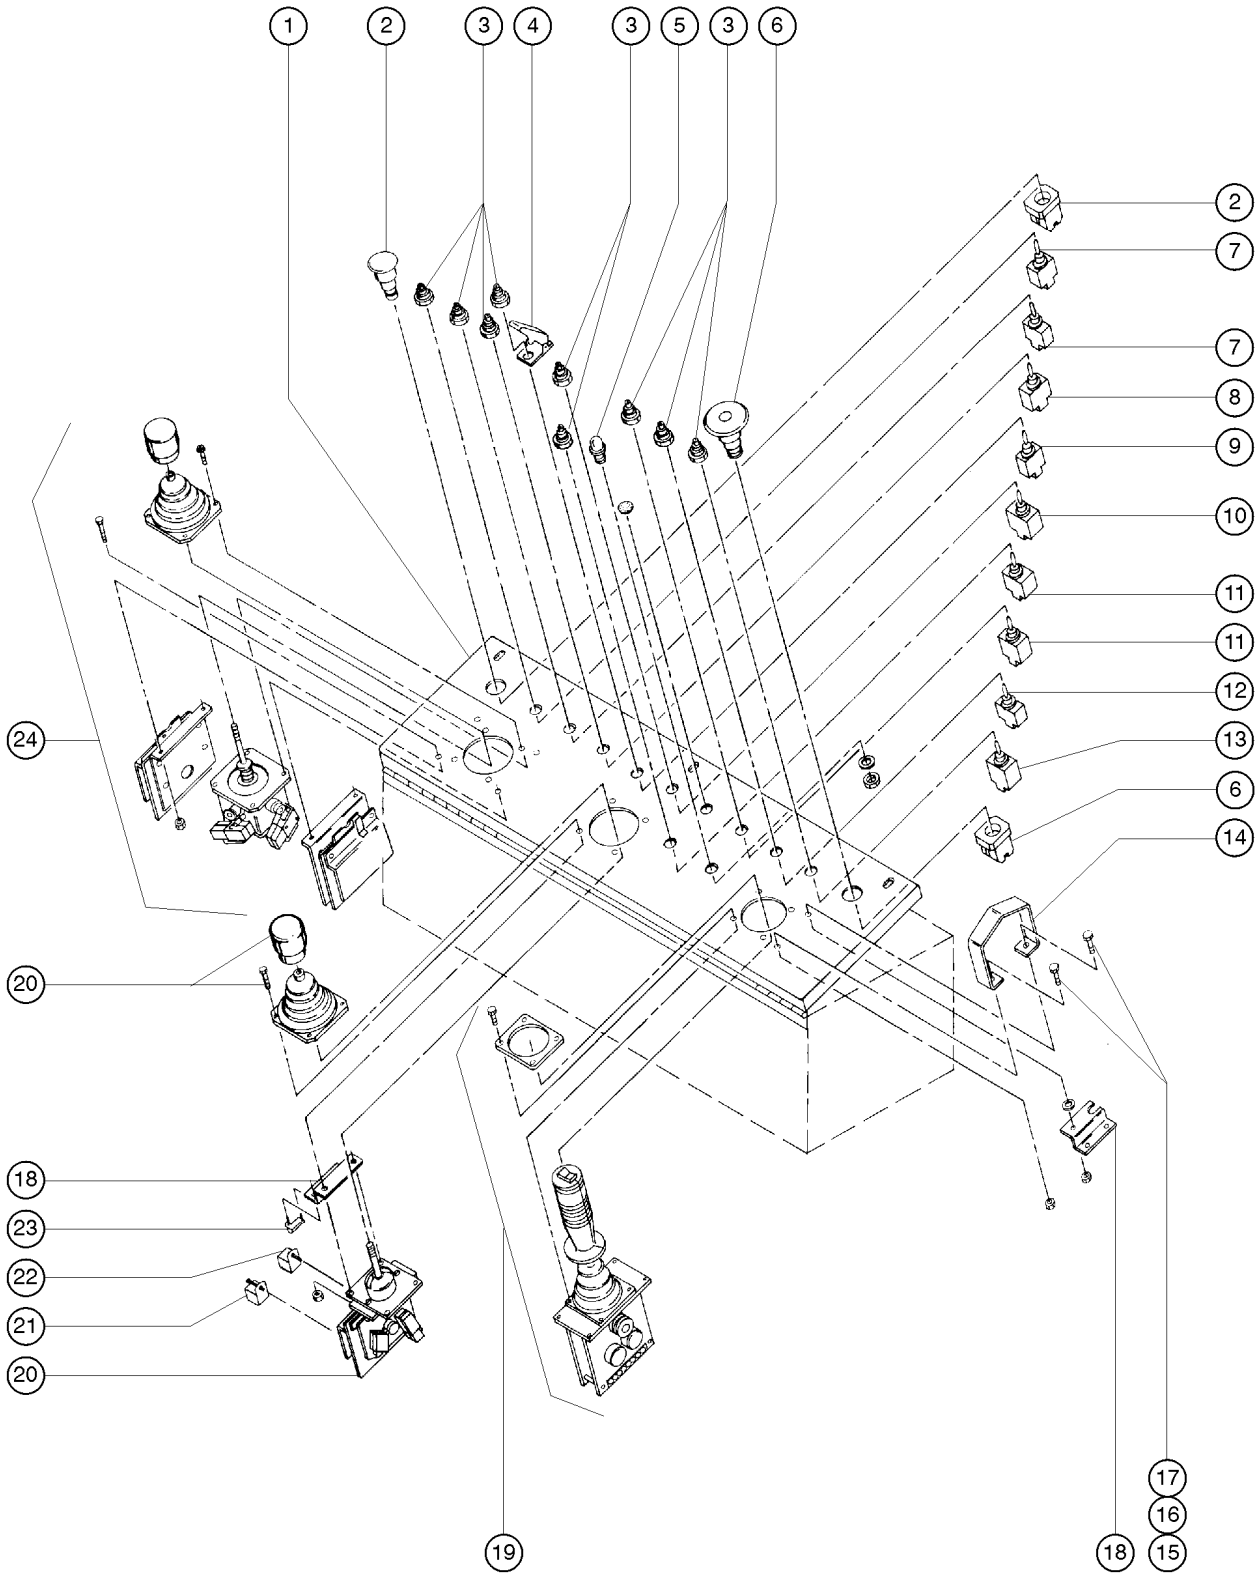

703.1 Platform Controls - View 2

703.1 Platform Controls - View 2

Item	Part No.	Description	Qty.	Item	Part No.	Description	Qty.
1	33474GT	CONTROL BOX W/DECAL,PLAT.....	1	--	24495HGT	JOYSTICK,SINGLE AXIS PROPORT <i>aftermarket joystick replacement</i>	
2	122513GT	KIT,HORN SVC BB&SM BOOM..... <i>required ONLY for first time replacement</i>	1	21	19274GT	RELAY,SPDT,12V(AUTO)**.....	1
--	66813GT	BUTTON,PUSH,BLACK W/SEAL***.....	1	22	19274GT	RELAY,SPDT,12V(AUTO)**.....	1
--	66815GT	BASE, W/1 N.O. CONTACTS***		23	27116GT	RESISTOR,100 OHM,25 WATT..... <i>4WD models</i>	1
--	66816GT	CONTACT,N.O.***.....	1	23	34798GT	RESISTOR,150 OHM,25 WATT..... <i>2WD models</i>	1
3	27246GT	BOOT,TOGGLE SWITCH,SHORT*.....	9	24	40613GT	JOYSTICK,DUAL AXIS CONTROLL.**.... <i>OEM joystick</i>	1
4	13471GT	COVER, AUXILIARY POWER SWITCH.....	1	--	40613HGT	JOYSTICK,DUAL AXIS CONTROLL.** <i>aftermarket joystick replacement</i>	
5	824879GT	LIGHT,LED IND. RED 12V NH.....	1				
--	824879GT	LIGHT,LED IND. RED 12V NH					
6	122514GT	KIT,ESTOP SVC BB&SM BOOM.....	1				
--	66812GT	BUTTON,PUSH,RED MUSHROOM HEAD.....	1				
--	66818GT	CONTACT, N.C.....	2				
--	66821GT	BASE,WITHOUT CONTACTS.....	1				
7	16397-SGT	SWITCH,TOGGLE,DPDT,3POS MOMEN.....	2				
		<i>includes mounting fasteners</i>					
8	13037-SGT	SWITCH,TOGGLE,SPDT,3POS MOMEN*.....	1				
		<i>includes mounting fasteners</i>					
9	13480-SGT	SWITCH,TOGGLE,DPDT,2POS MOMEN.....	1				
		<i>includes mounting fasteners</i>					
10	27378-SGT	SWITCH,TOGGLE,DPDT,2POS MAINT*.....	1				
		<i>includes mounting fasteners</i>					
11	13037-SGT	SWITCH,TOGGLE,SPDT,3POS MOMEN*.....	2				
		<i>includes mounting fasteners</i>					
12	13038-SGT	SWITCH,TOGGLE,DPDT,3POS MAINT.....	1				
		<i>includes mounting fasteners</i>					
13	27378-SGT	SWITCH,TOGGLE,DPDT,2POS MAINT*.....	1				
		<i>includes mounting fasteners; Gasoline/LPG models</i>					
14	27033PGT	SUPPORT,WRIST,PAINTED-BLUE.....	1				
15	8914GT	SCREW,HHC,1/4-20 X .625.....	2				
16	6638GT	WASHER,FLAT,USS,1/4"Y.....	2				
17	6091GT	NUT,NYLOCK,1/4-20.....	2				
18	54525GT	BRACKET-PANEL-WIRE MOUNTING 99.....	2				
19	20424GT	JOYSTICK CONTROLLER,12V..... <i>OEM joystick</i>	1				
--	20424HGT	JOYSTICK CONTROLLER,12V <i>aftermarket joystick replacement</i>					
20	24495GT	JOYSTICK,SINGLE AXIS PROPORT..... <i>OEM joystick</i>	1