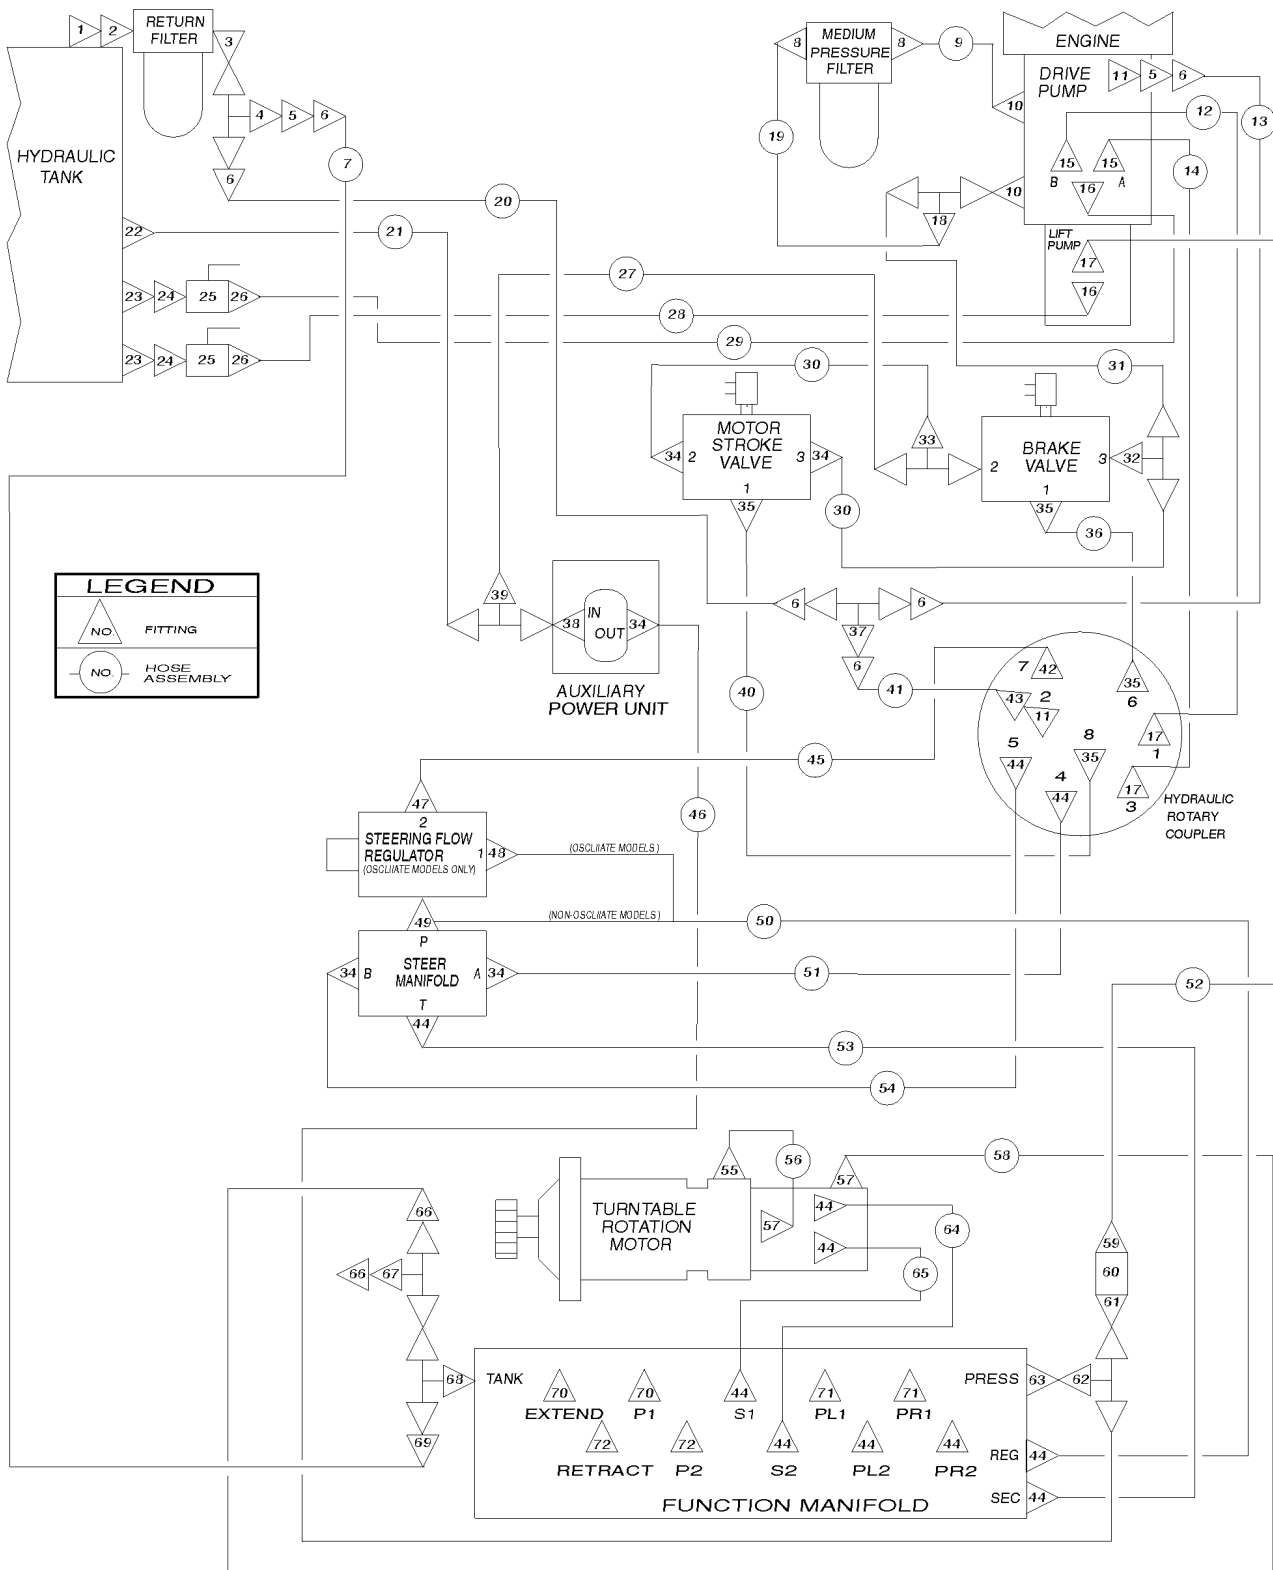

509.1 Hydraulic Hoses and Fittings

509.1 Hydraulic Hoses and Fittings