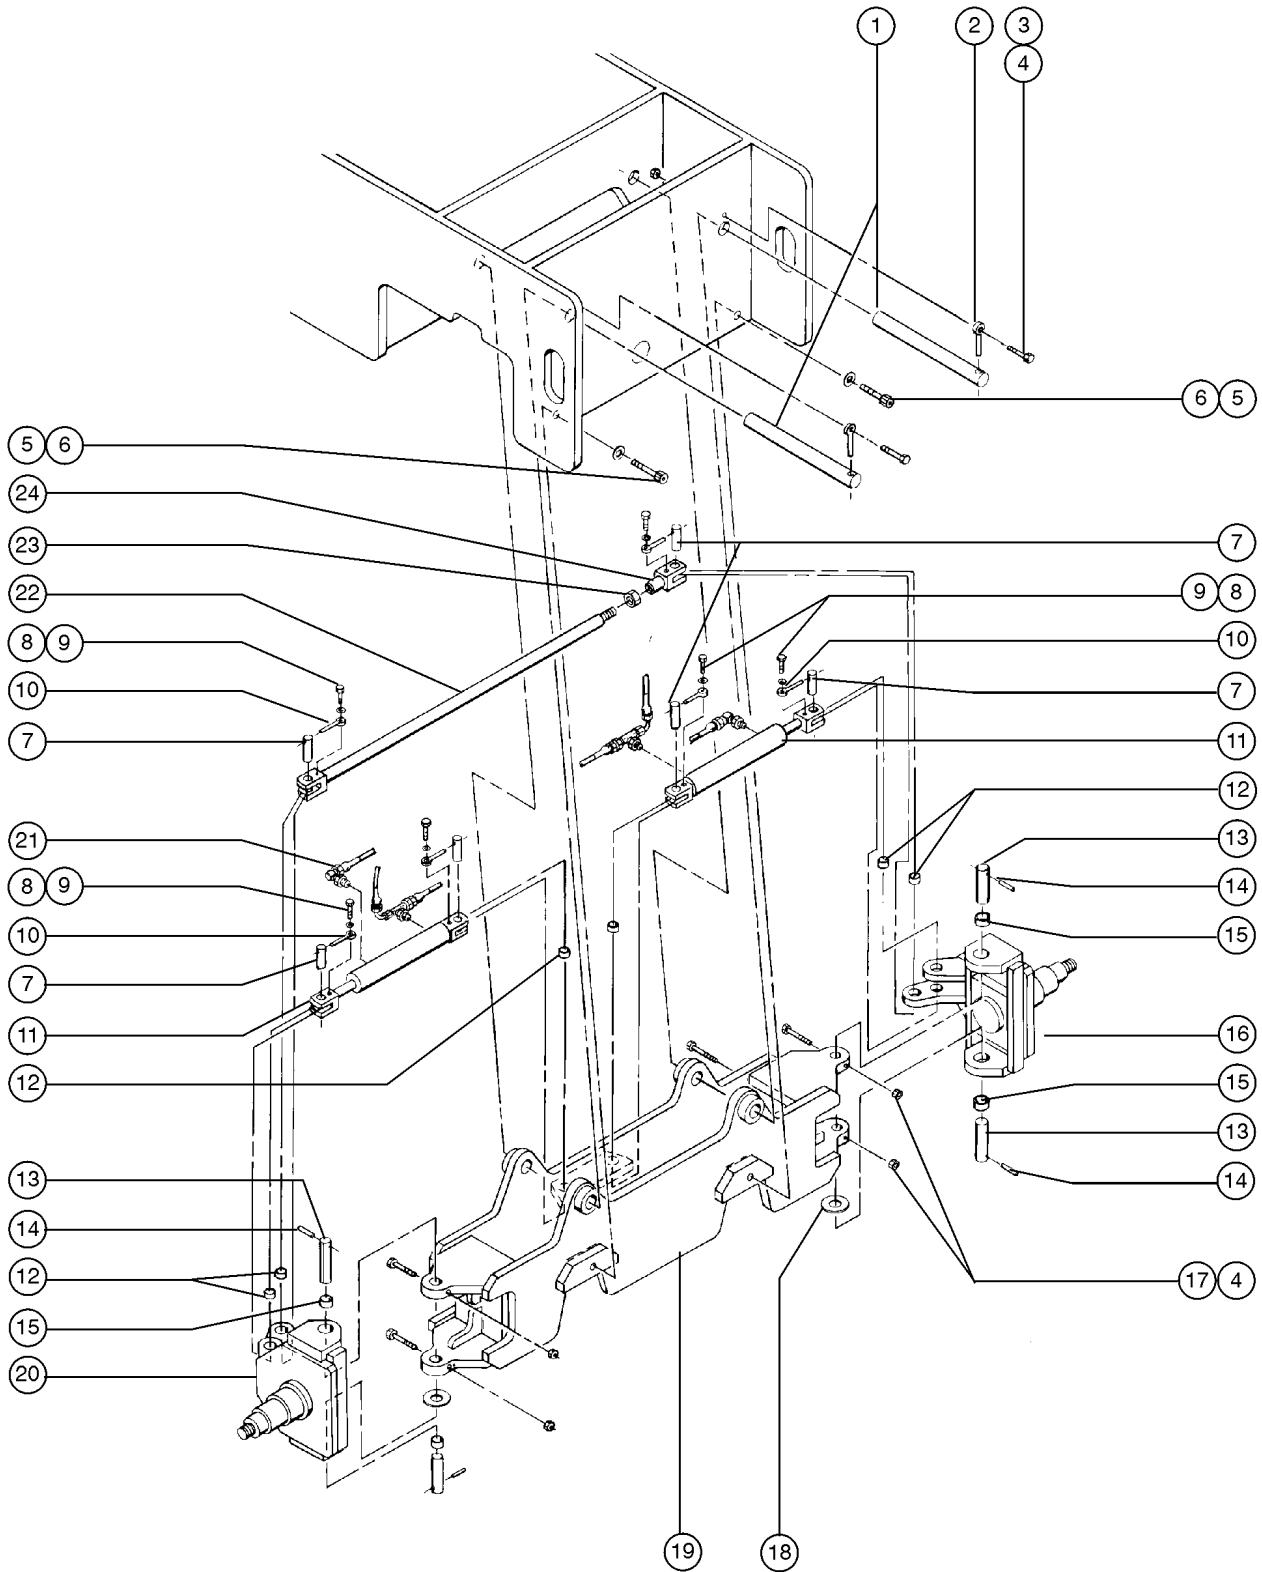

202.1 2WD Steer Axle Linkage - Non-oscillating Models

202.1 2WD Steer Axle Linkage - Non-oscillating Models

Item	Part No.	Description	Qty.	Item	Part No.	Description	Qty.
1	30731GT	PIN, PRIM. BOOM, 16.0 X 1.5 INCH.....	2	23	27953GT	NUT, HEX, JAM, 1.25-7.....	1
2	1256267GT	ROD END, 5 X 3.75, ZAG.....	2	24	33899GT	WELDMENT, ROD END.....	1
3	6096GT	SCREW, HHC, 1/2-13 X 2 GR5.....	2				
4	6086GT	NUT, LP NYLOCK, 1/2-13.....	6				
5	45066GT	SCREW, SHC, 5/8-11 X 2.25.....	2				
6	13064GT	WASHER, FLAT, 625 HARDENED.....	2				
7	34276GT	PIN, 1.25 DIA X 3.37 LG, 1 HOLE.....	4				
		<i>steer cylinder</i>					
7A	30736GT	PIN, 1.50 DIA X 4.76 LG. GES1360.....	2				
		<i>tie rod from SN 677 to 2574</i>					
7A	34276GT	PIN, 1.25 DIA X 3.37 LG, 1 HOLE.....	2				
		<i>tie rod to SN 676</i>					
8	6175GT	SCREW, HHC, 3/8-16 X 1.....	8				
9	6021GT	WASHER, LOCK, .375.....	8				
10	1255452GT	ROD END, 375 X 2.25, ZAG.....	6				
11	88346GT	CYLINDER, S60/65 STEER***.....	2				
--	31078GT	SEAL KIT, HYDRAULIC CYLINDER***.....	2				
		<i>for cylinder 34420; check stamp on part prior to ordering</i>					
--	88347GT	SEAL KIT, STEER CYL, S60/65***.....					
		<i>for cylinder 88346; check stamp on part prior to ordering</i>					
12	30370GT	BEARING, 1.25 ID X 1.5 ODX 1.00 L.....	6				
13	30736GT	PIN, 1.50 DIA X 4.76 LG. GES1360.....	4				
14	14815GT	PIN, ROLL, SST, .25 X 2.25.....	4				
15	45071GT	BEARING, 1.5 ID X 1.75 ODX 1.5 L.....	4				
16	33905GT	YOKE ASSEMBLY, LEFT SIDE, 2WD.....	1				
		<i>to SN 676; includes 2 each index numbers 12 and 15</i>					
16	35002GT	YOKE ASSEMBLY, L.S., 2WD, S-60.....	1				
		<i>from SN 677 to 2574; includes 2 each index numbers 12 and 15</i>					
17	8220GT	SCREW, HHC, 1/2-13 X 4.....	4				
18	45074GT	WASHER, THRUST, 1.5 X 3.5 X .187.....	2				
19	33943GT	STEER AXLE ASSY, NON OSC, S-60.....	1				
		<i>includes 2 each index number 12</i>					
20	33904GT	YOKE ASSEMBLY, RIGHT SIDE, 2WD.....	1				
		<i>to SN 676; includes 2 each index numbers 12 and 15</i>					
--	35001GT	YOKE ASSEMBLY, R.S., 2WD, S-60.....	1				
		<i>from SN 677 to 2574; includes 2 each index numbers 12 and 15</i>					
21		Ref. Hydraulic Hoses & Fittings.....	1				
		<i>refer to sections 208.1 and 209.1</i>					
22	34484-SGT	TIE ROD WELDMENT, S60***.....	1				
		<i>to SN 676</i>					
22	63156GT	TIE ROD WELDMENT, S60***.....					
		<i>from SN 677 to 2574</i>