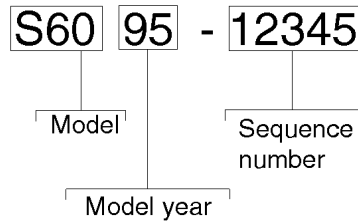

A TEREX BRAND

Model: S-60

Serial number: S60-12345

Model year: 1995 **Manufacture date:** 04/12/95

Electrical schematic number: E0186

Machine unladen weight: 20,736lbs / 9,406kg
Foam Tires add 764 lbs/347 kg to weight

Rated work load (including occupants): 500 lb / 227 kg

Maximum number of platform occupants: 2

Maximum allowable side force : 150 lb / 670 N

Maximum allowable inclination of the chassis:

Air Tires 2 deg / Foam Tires 4.5 deg

Maximum wind speed : 28 mph/ 12.5 m/s

Maximum platform height : 60 ft 2 in/ 18.3 m

Maximum platform reach : 50 ft 4 in/ 15.3 m

Gradeability: 45%

Country of manufacture: USA

This machine complies with:

ANSI A92.5

CAN B.354.4

Terex South Dakota, Inc.

18340 NE 76th Street

Redmond, WA 98052

USA

11111111

Serial label
(located under cover)

Serial number
stamped on chassis