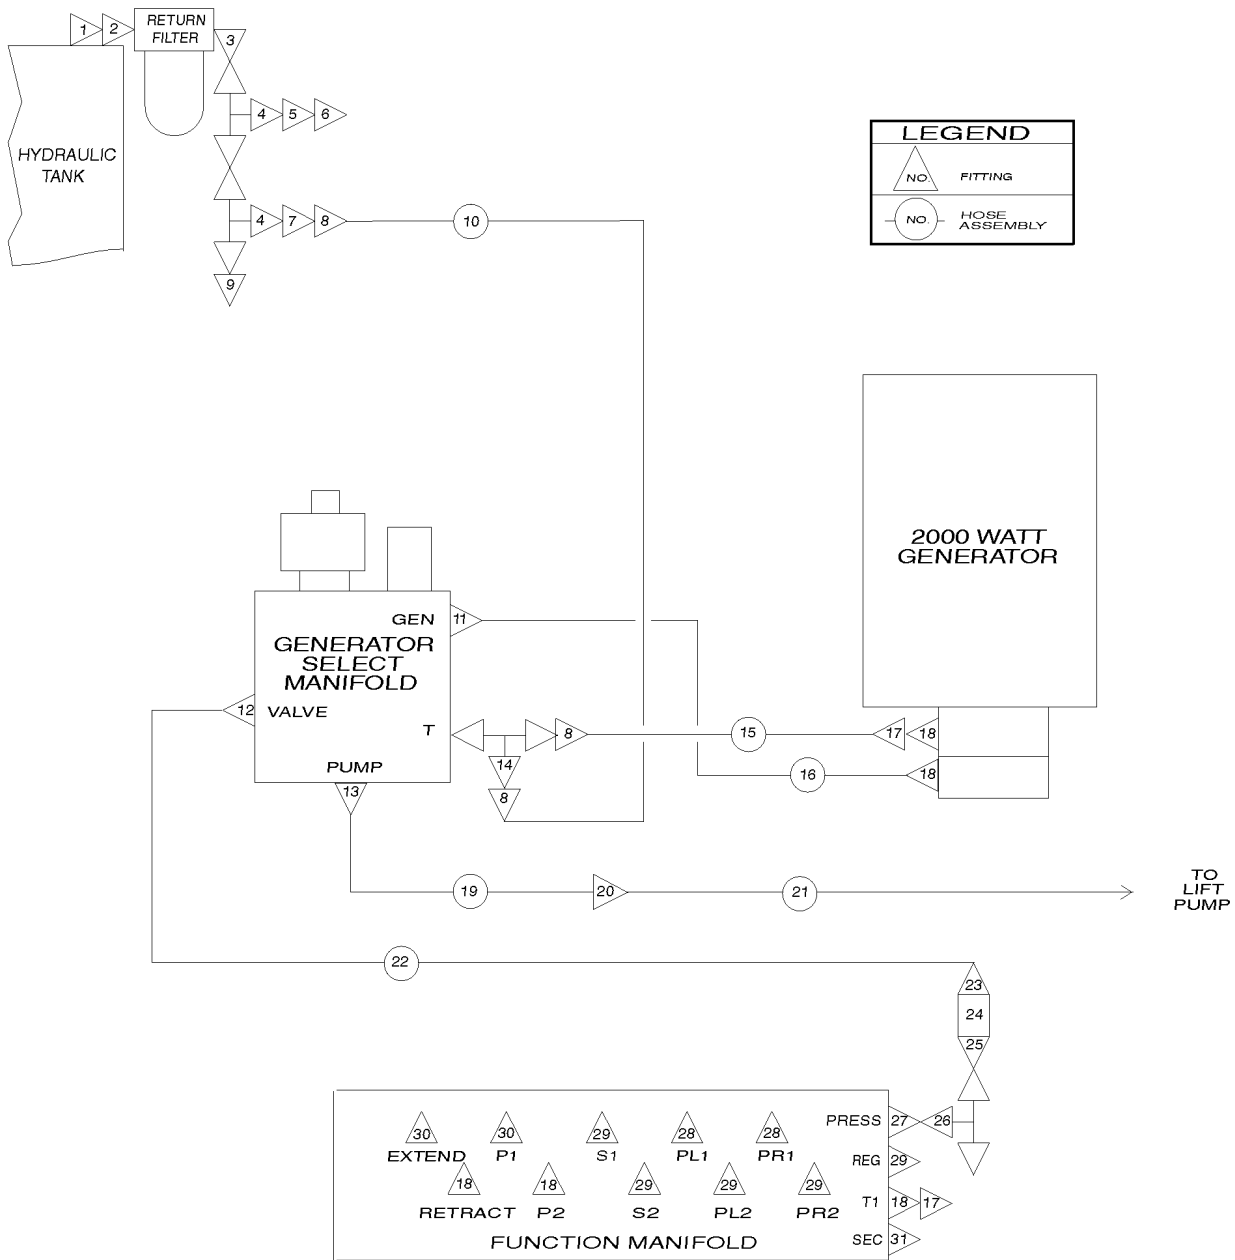

805.1 Hydraulic Hoses and Fittings, 2000 Watt Generator Option

805.1 Hydraulic Hoses and Fittings, 2000 Watt Generator Option

Item	Part No.	Description	Qty.	Item	Part No.	Description	Qty.
--	33994GT	PLUG AND CAP KIT-SERVICE,37 **		26	22540GT	TEE,BRANCH,070429-8-8.....	1
1	30342GT	ELBOW,140238-16-16.....	1	27	27192GT	ADAPTER,O-RING,G6410-10-8.....	1
2	30343GT	NIPPLE,HEX,140137-16.....	1	28	45412GT	CONNECTOR,070120-6-6.....	2
3	27202GT	ELBOW,070202-12-16.....	1	29	45412GT	CONNECTOR,070120-6-6.....	5
4	20326GT	TEE,RUN,070432-12.....	2	30	32156GT	CONNECTOR,070122-8-8.....	2
5	20022GT	ELBOW,070221-12-12.....	1	31	18687GT	CONNECTOR,070120-6-8.....	1
6	45359GT	HOSE END,BARBED,SWIVEL,-12-12.....	1				
7	20325GT	REDUCER,070123-12-8.....	1				
8	20324GT	HOSE END,BARBED,SWIVEL,-8-8.....	3				
9	45170GT	HOSE END,BARBED,SWIVEL,-12-12.....	1				
10	34911GT	HOSE 57"..... <i>Hose - 1/2" Push On (Weatherhead H20108)</i>	1				
11	45357GT	ELBOW,070220-8-8***.....	1				
12	20925GT	ELBOW,070220-12-12.....	1				
13	19687GT	CONNECTOR,070120-12-12.....	1				
14	20334GT	TEE,RUN,070428-8.....	1				
15	34947GT	HOSE 32"..... <i>Hose - 1/2" Push On (Weatherhead H20108)</i>	1				
16	34909GT	HOSE ASSY. 27"..... <i>Hose End - Female JIC Swivel, 8-8 (Synflex 3903-08548), Hose End - 90o Female JIC Swivel, 8-8 (Synflex 3903-08648) & Hose - 1/2" Thermoplastic High Pressure (Synflex 3800-08)</i>	1				
17	28597GT	HOSE END,BARBED,SWIVEL,90DEG-8.....	2				
18	45703GT	CONNECTOR,070120-8-8.....	5				
19	34910GT	HOSE ASSY. 14"..... <i>Hose End - Female JIC Swivel, 12-12 (Weatherhead 12U-612), Hose End - 90o Female JIC Swivel, 12-12 (Weatherhead 12U-672) & Hose - 3/4" 3000 PSI (207 bar) (Weatherhead H300-12)</i>	1				
20	34948GT	UNION,070101-12-12.....	1				
21	34557GT	HOSE ASSEMBLY, 62"..... <i>Hose End - Female JIC Swivel, 12-12 (Weatherhead 12U-612), Hose End - 90o Female JIC Swivel, 12-12 (Weatherhead 12U-672) & Hose - 3/4" 3000 PSI (207 bar) (Weatherhead H300-12)</i>	1				
22	34912GT	HOSE ASSY,48"..... <i>Hose End - Female JIC Swivel, 12-12 (Weatherhead 12U-612), Hose End - Female JIC Swivel, 12-12 (Weatherhead 12U-612) & Hose - 3/4" 3000 PSI (207 bar) (Weatherhead H300-12)</i>	1				
23	29897GT	ELBOW,070320-12-8.....	1				
24	31798GT	VALVE,CHECK,#8 O-RING PORTS.....	1				
25	31797GT	ADAPTER,6402-8-8.....	1