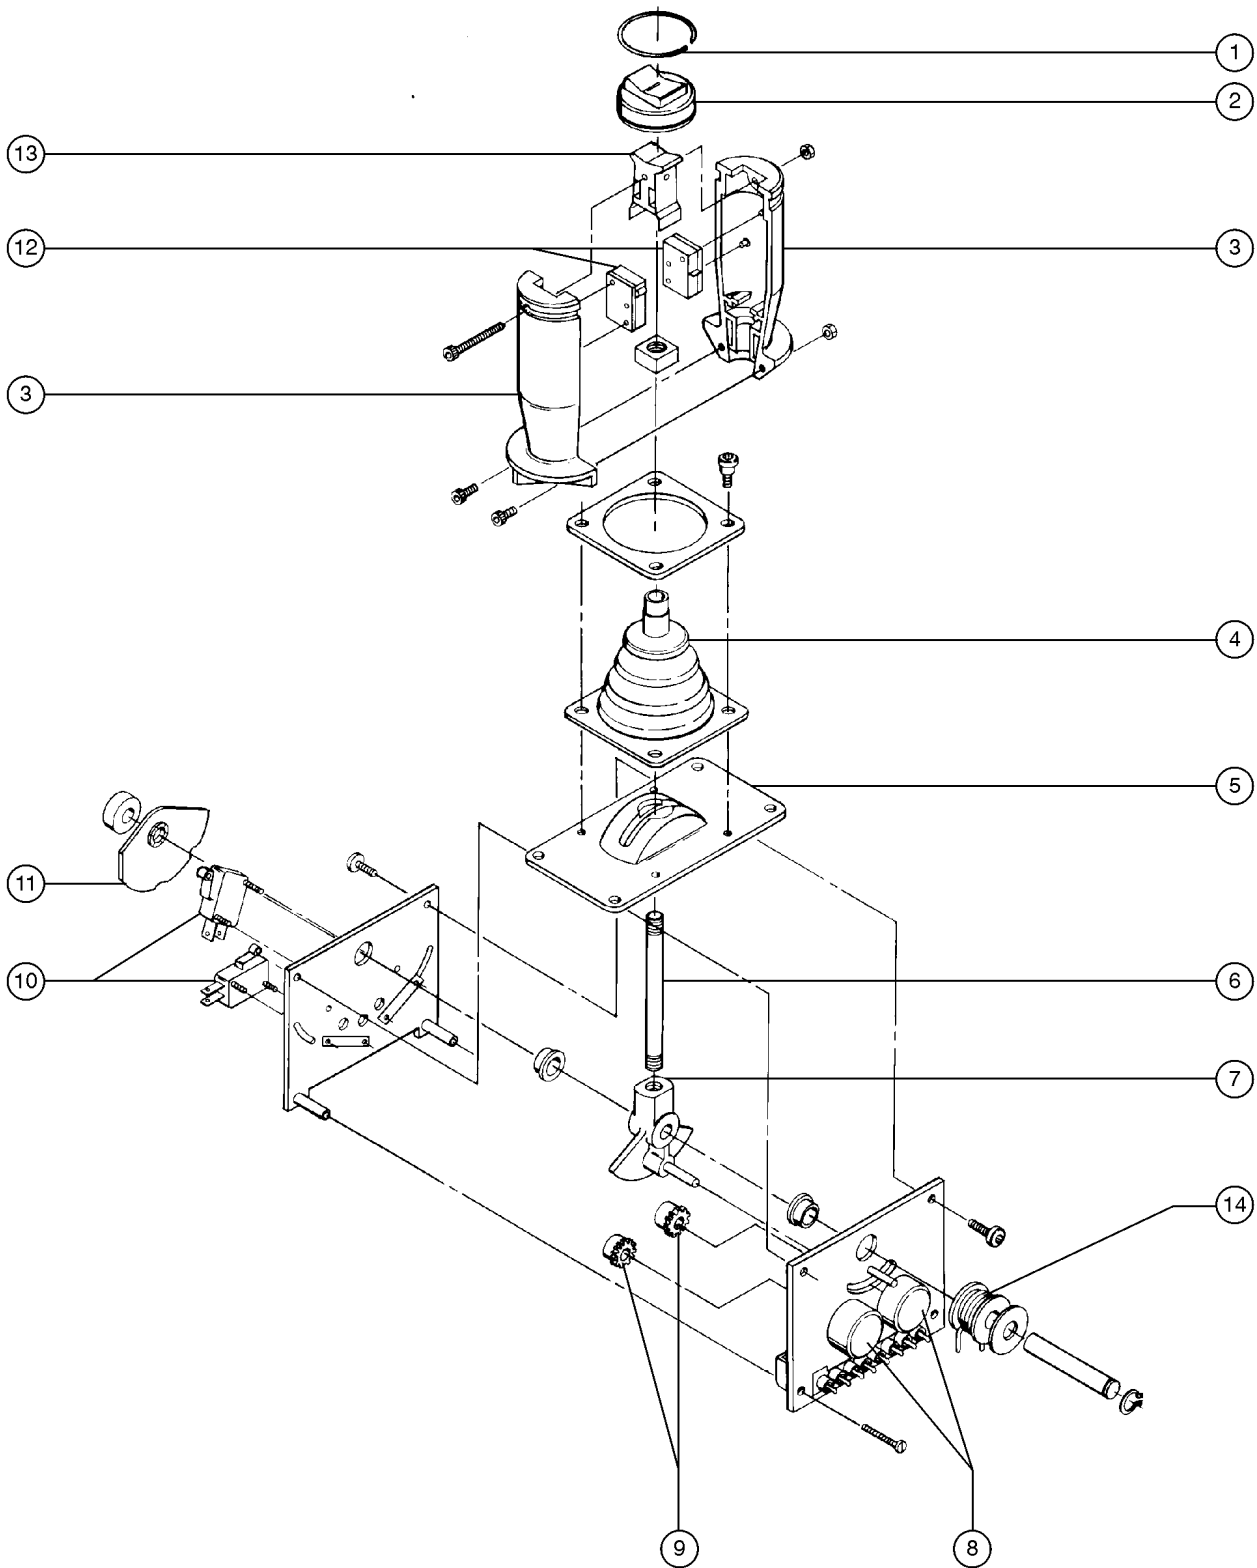

704.1 Joystick Controller - Drive / Steer Functions

704.1 Joystick Controller - Drive / Steer Functions

Item	Part No.	Description	Qty.
--	20424GT	JOYSTICK CONTROLLER,12V <i>OEM joystick, contains all shown service parts</i>	
--	20424HGT	JOYSTICK CONTROLLER,12V <i>aftermarket joystick replacement</i>	
1	25882GT	LOCK RING.....	1
2	25881GT	BOOT,THUMB 20424 JOYSTICK.....	1
3	25883GT	HANDLE HALF,JOYSTICK (20424)..... <i>order qty (2) required</i>	2
--	49887GT	NUT & BOLT KIT (25883)	
--	72245GT	KIT, JOYSTICK HANDLE <i>includes handles, rocker and nut/bolt kit</i>	
4	22368GT	BOOT (20424).....	1
5	25884GT	COVER CASTING,20424 CONTROLLER.....	1
6	25886GT	SHAFT,W/NC STLY BLOCK,(20424)*..... <i>consult factory when ordering</i>	1
7		GEAR CASTING,20424 CONTROLLER..... <i>part no longer available; consult factory</i>	1
8	22364GT	POTENTIOMETER (20424).....	2
9	22367GT	SPUR GEAR (20424).....	2
10	22365GT	SWITCH (20424).....	2
11	22366GT	CAM ASSY (20424).....	1
12	23680GT	SWITCH,HANDLE,20424.....	2
13	23688GT	ROCKER ASSY,HANDLE (20424)***.....	1
14	58209GT	SPRING,RETURN***