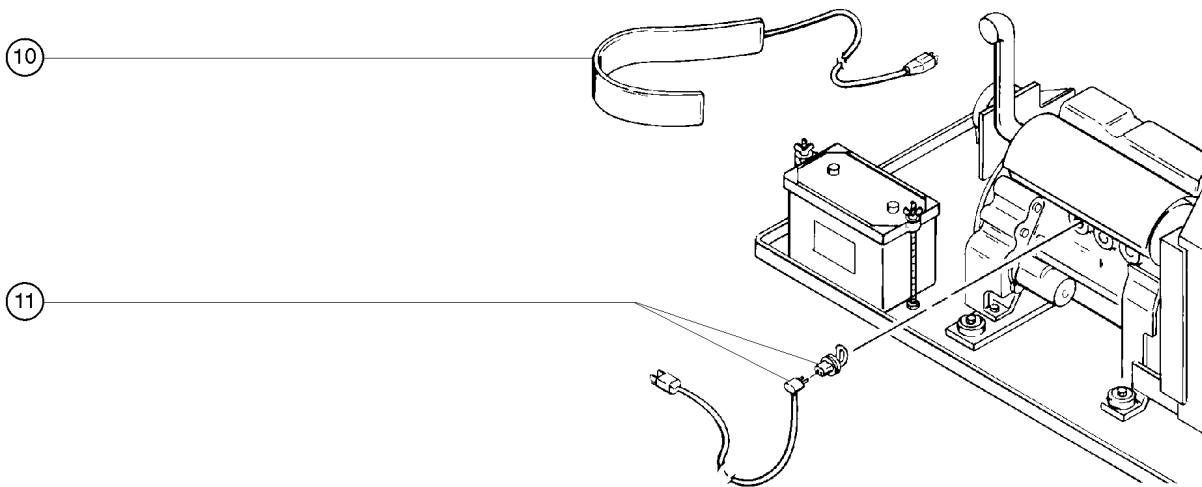

806.1 Cold Start Package - Ford & Deutz Engines

806.1 Cold Start Package - Ford & Deutz Engines

Item	Part No.	Description	Qty.
--	28851GT	OPTION,COLD START PKG,FORD LSG	
--	30502GT	COLD START PKG,DEUTZ F3L1011	
1	28853GT	BLANKET,BATTERY.....1 <i>Deutz Diesel models</i>	
2	27246GT	BOOT,TOGGLE SWITCH,SHORT*.....1 <i>Deutz Diesel models</i>	
3	32726GT	DECAL,OPTION GLOW PLUGS***.....1 <i>Deutz Diesel models</i>	
4	13037-SGT	SWITCH,TOGGLE,SPDT,3POS MOMEN*.....1 <i>includes mounting fasteners; Deutz Diesel models</i>	
5	27155GT	SOLENOID,12V CONTINUOUS***.....1 <i>Deutz Diesel models</i>	
6	6091GT	NUT,NYLOCK,1/4-20.....2 <i>Deutz Diesel models</i>	
7	6638GT	WASHER,FLAT,USS,1/4"Y.....4 <i>Deutz Diesel models</i>	
8	6888GT	SCREW,HHC,1/4-20 X 1.....2 <i>Deutz Diesel models</i>	
9	31408GT	GLOW PLUG,L1011.....1 <i>Deutz Diesel models</i>	
10	28853GT	BLANKET,BATTERY.....1 <i>Gasoline/LPG models</i>	
11	35610GT	HEATER,FREEZE PLUG,FORD LRG423.....1 <i>Gasoline/LPG models</i>