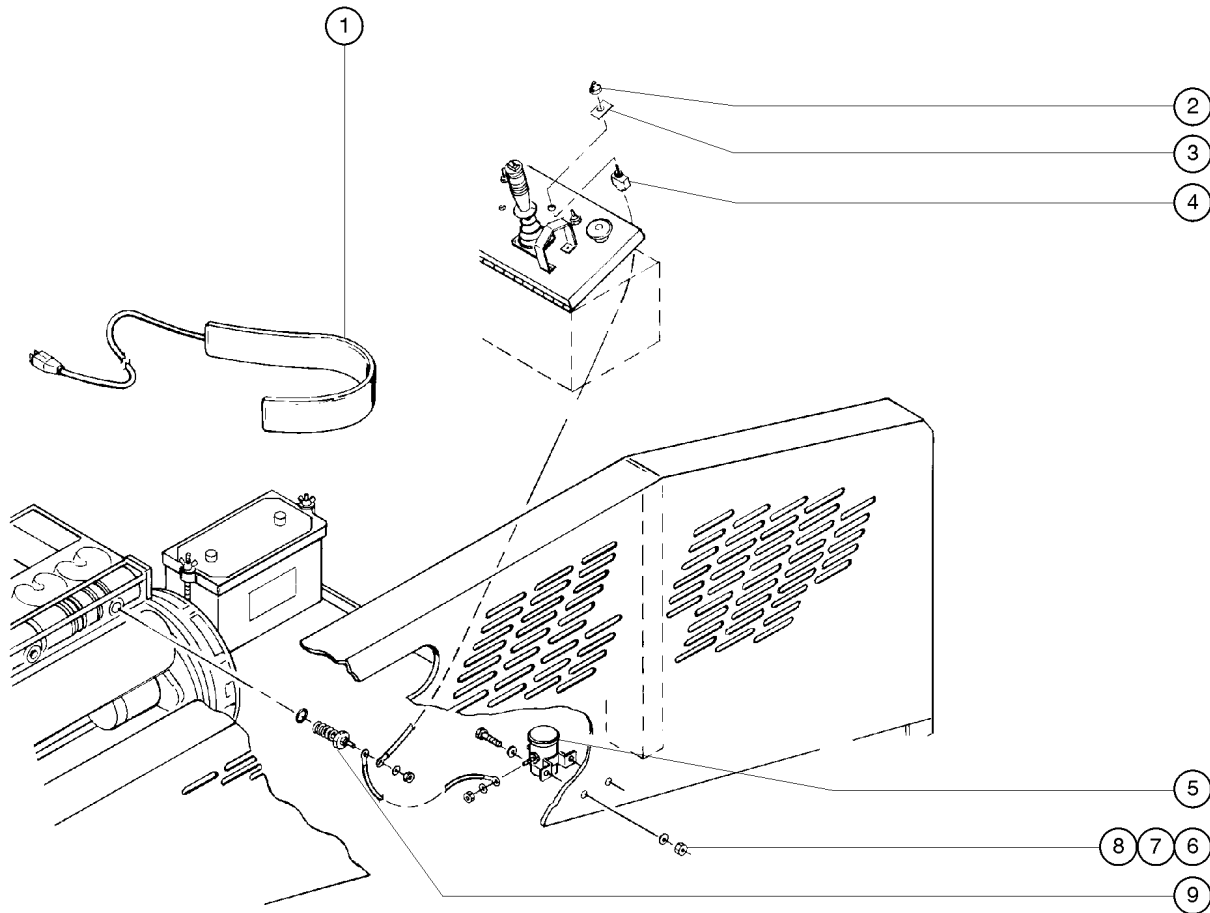

806.1 Cold Start Package - Ford & Deutz Engines

806.1 Cold Start Package - Ford & Deutz Engines

Item	Part No.	Description	Qty.
--	28851GT	OPTION,COLD START PKG,FORD LSG	
--	30502GT	COLD START PKG,DEUTZ F3L1011	
1	28853GT	BLANKET,BATTERY.....1 <i>Deutz Diesel models</i>	
2	27246GT	BOOT,TOGGLE SWITCH,SHORT*.....1 <i>Deutz Diesel models</i>	
3	32726GT	DECAL,OPTION GLOW PLUGS***.....1 <i>Deutz Diesel models</i>	
4	13037-SGT	SWITCH,TOGGLE,SPDT,3POS MOMEN*.....1 <i>includes mounting fasteners; Deutz Diesel models</i>	
5	27155GT	SOLENOID,12V CONTINUOUS***.....1 <i>Deutz Diesel models</i>	
6	6091GT	NUT,NYLOCK,1/4-20.....2 <i>Deutz Diesel models</i>	
7	6638GT	WASHER,FLAT,USS,1/4"Y.....4 <i>Deutz Diesel models</i>	
8	6888GT	SCREW,HHC,1/4-20 X 1.....2 <i>Deutz Diesel models</i>	
9	31408GT	GLOW PLUG,L1011.....1 <i>Deutz Diesel models</i>	
10	28853GT	BLANKET,BATTERY.....1 <i>Gasoline/LPG models</i>	
11	35610GT	HEATER,FREEZE PLUG,FORD LRG423.....1 <i>Gasoline/LPG models</i>