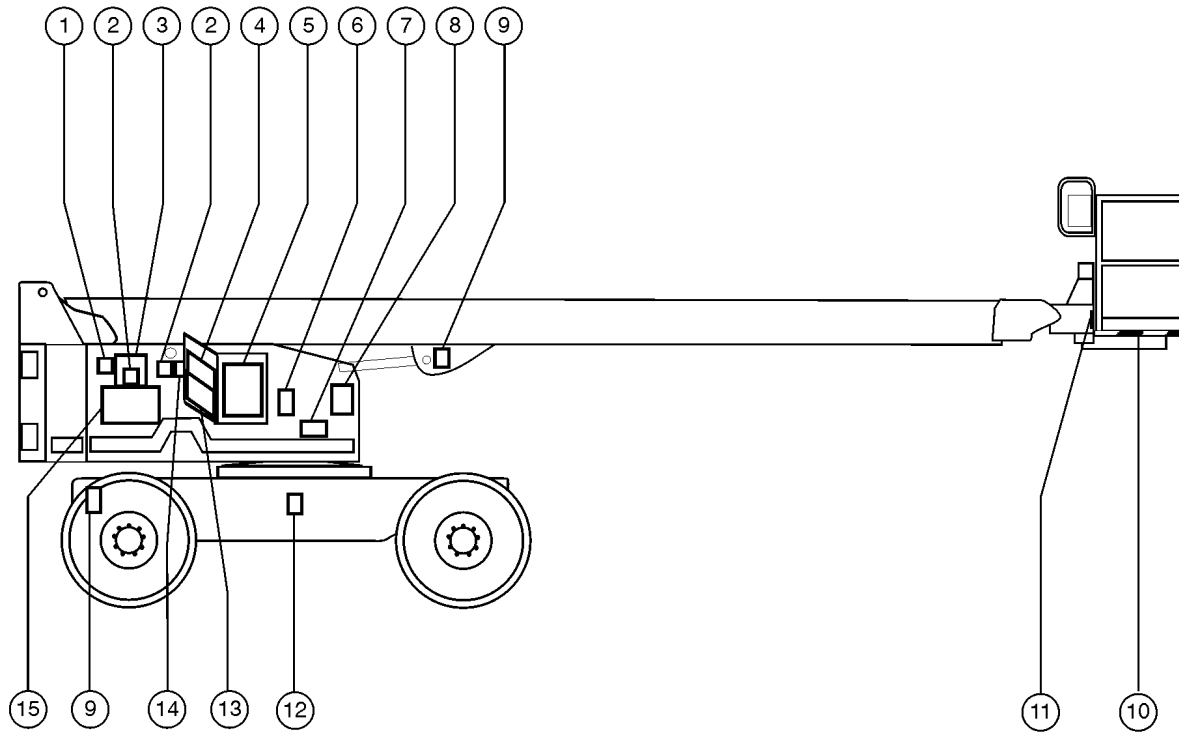

101.1 Decals and Paint - View 1

Item	Part No.	Description	Qty.
--	1268GT	PAINT,AEROSOL,GENIE GRAY***	
--	1484GT	PAINT,AEROSOL,BRIGHT BLUE***	
--	32150GT	PAINT,WET,GENIE BLUE (1 GL)**	
--	32151GT	PAINT,WET,GENIE GRAY (1 GL)**	
--	33483GT	DECAL KIT,SAFETY/INSTRUCTIONA <i>kit does not include index numbers 2, 3, 8, 10, 15, 16, 18, 21, 22 and 23</i>	
--	34478GT	DECAL KIT,COSMETIC,S60	
--	34842GT	DECAL KIT,COSMETIC,S65	
1	28157GT	DECAL,USE DEXRON***.....	1
2	28158GT	DECAL,LABEL,UNLEADED GAS ONLY.....	2
--	28159GT	DECAL,DIESEL.....	2
3	32744GT	DECAL,S, BLUE, BLACK.....	2
4	32702GT	DECAL,NOTICE,OPERATING INSTRN.....	1
5	32992GT	DECAL,GROUND CONTROL PANEL.....	1
6	25994GT	DECAL,NOTICE,SHUTOFF VALVES.....	1
7	27564GT	DECAL,DANGER,ELEC.HAZ.STAY CLR.....	2
8	77046GT	SERIAL # LABEL,MYLAR 4X8***.....	1
9	28161GT	DECAL,WARN,CRUSH HAZARD HAND.....	4
10	33550GT	TAPE,WARNING,BLK/YEL, 50***.....	1
11	28177GT	DECAL,WARN,CRUSH HAZARD PLAT.....	2
12	33973GT	DECAL,NOTICE,TIRE PRESSURE.....	2
13	97890GT	DECAL,DANGER,GEN SAFETY RULES.....	1
14	28171GT	DECAL,DANGER,NO SMOKING ***.....	2
15	30406GT	DECAL"GENIE 2 WD" WHITE.....	2
--	30407GT	DECAL,GENIE 4 WD, WHITE.....	2
16	28174GT	DECAL, POWER TO PLATFORM 230V**.....	1
--	28235GT	DECAL,POWER TO PLATFORM 115V.....	1
17	28181GT	DECAL,WARN,FALL HAZARD.....	1
18	28160GT	DECAL,LABEL,LIQUID PROPANE.....	1
19	28164GT	DECAL,NOTICE,HAZARDOUS MAT'LS*.....	1
20	28175GT	DECAL,WARNING-COMPART ACCESS.....	1
21	33956GT	DECAL,NOTICE, FORD ENG SPEC**.....	1
--	33985GT	DECAL,NOTICE,DEUTZ ENG SPEC**.....	1
22A	33571GT	DECAL,COSMETIC,S-60,LARGE.....	1
22B	33573GT	DECAL,COSMETIC,S-65,LARGE.....	1
23	33460GT	DECAL,COSMETIC,STRIPES,WHITE.....	1