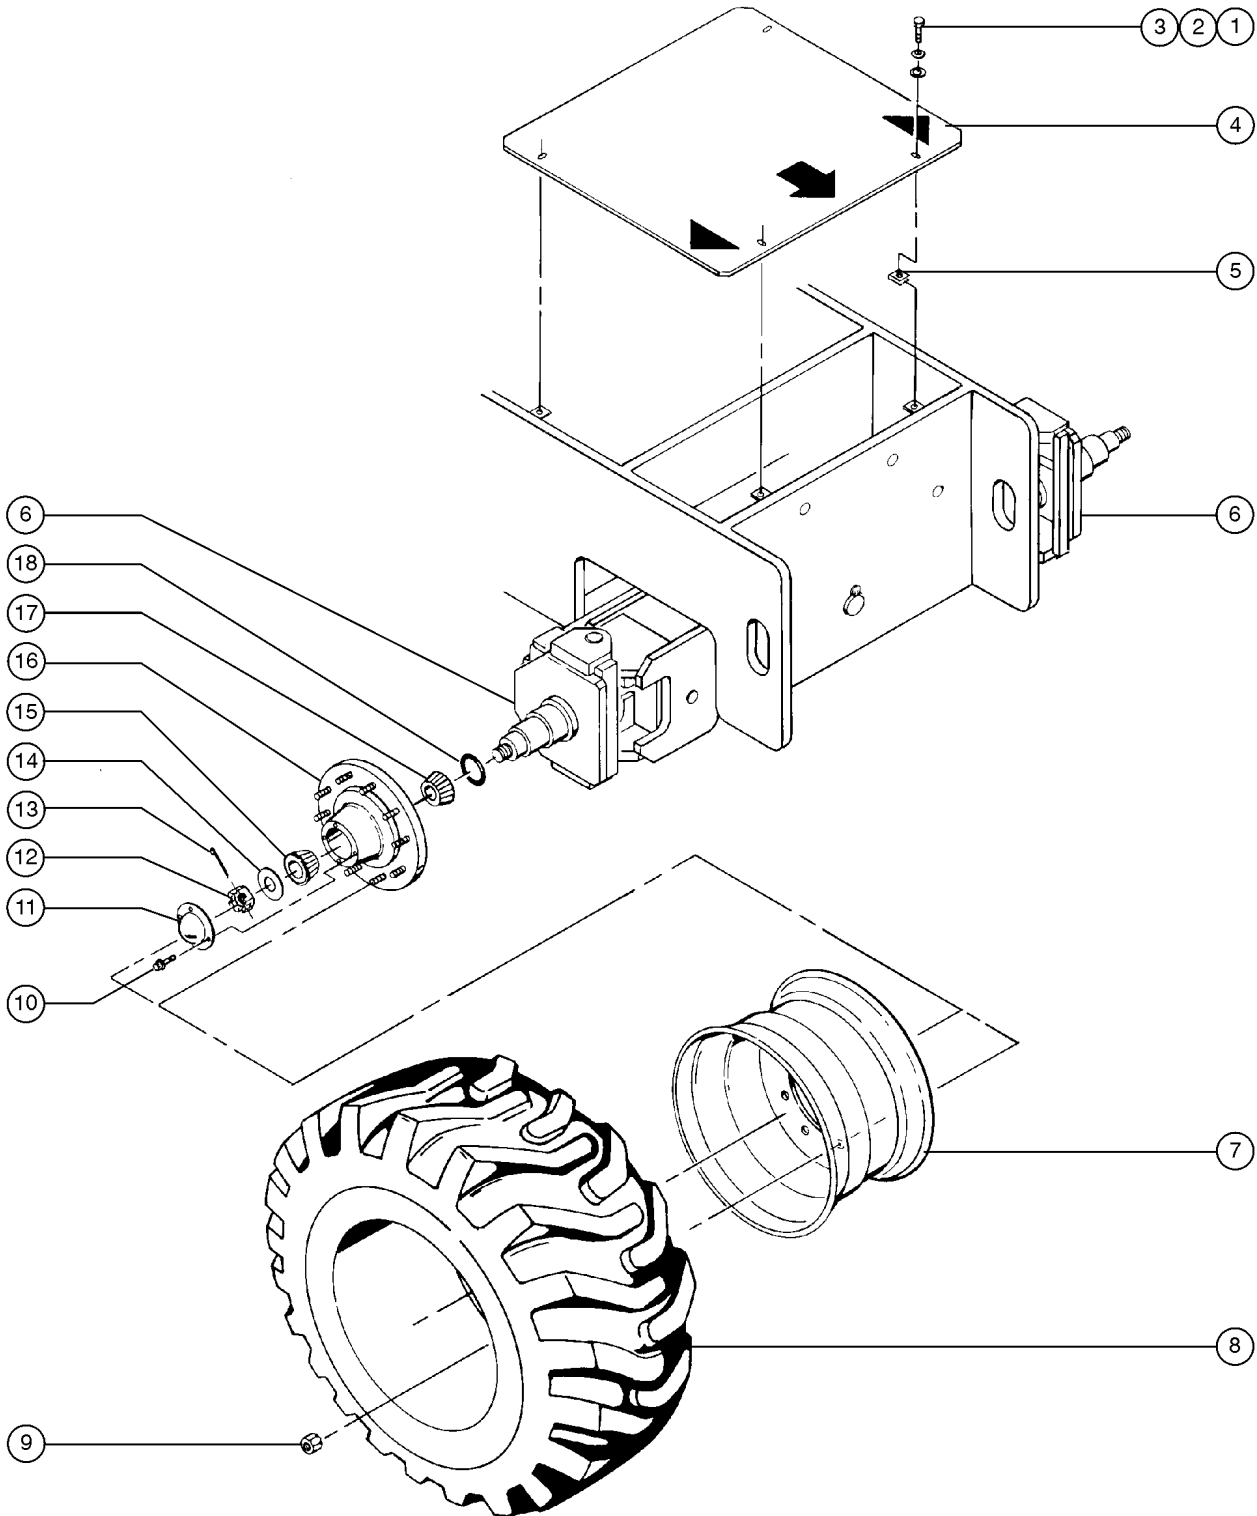

203.1 2WD Steer Axle Wheels and Hubs (to SN 676)

203.1 2WD Steer Axle Wheels and Hubs (to SN 676)

Item	Part No.	Description	Qty.
1	6090GT	SCREW,HHC,1/4-20 X .75.....	4
2	6356GT	WASHER,LOCK,.25.....	4
3	6638GT	WASHER,FLAT,USS,1/4"Y.....	4
4	33448GT	COVER W/DECALS,DR.CHAS.STR.END.....	1
5	56912GT	SPRING CLIP,1/4-20,.025-.15X.54,ZAG.....	4
6		Ref. 2WD Steer Axle..... <i>refer to sections 201.1 and 202.1</i>	4
7A	73259GT	WHEEL,19.5 X 11.75***..... <i>(replaced 27463, 19.5 x 12.2)</i>	2
7B	73257GT	TIRE & WHEEL ASSY: AIR..... <i>(air filled, right) (replaced 25767 and 33400)</i>	2
--	73258GT	TIRE & WHEEL ASSY: AIR..... <i>(air filled, left) (replaced 25768 and 33401)</i>	2
7C	73260GT	TIRE & WHEEL ASSY,FOAM***..... <i>(foam filled, right) (replaced 25765 and 33402)</i>	2
--	73261GT	TIRE & WHEEL ASSY,FOAM***..... <i>(foam filled, left) (replaced 25766 and 33403)</i>	2
8	73185GT	TIRE,38/65D-19.5,16PLY,OTR*..... <i>(by Blackstone 15 x 19.5) (replaced 25766, Goodyear 15 x 19.5 and 33403, Firestone 15 x 19.5)</i>	2
9	54627GT	NUT,LUG,5/8-18 X 90 DEGREE,Z45.....	20
10	18506GT	SCREW 5/16-18 X .75 LG.FLG.LCK.....	8
11	53985GT	CAP, DUST.....	2
12	53989GT	NUT,CASTLE, 1-1/4 - 12 UNF.....	2
13	34628GT	PIN,COTTER,.375 X 3.5.....	2
14	34626GT	WASHER,FLAT,2.0 X 4.5 X .25.....	2
15	73080GT	BEARING,OUTER CONE.....	2
16	33891GT	HUB ASSEMBLY WITH RACES.....	2
--	31510GT	RACE,INNER,30285.....	2
--	31511GT	RACE,OUTER,30285.....	2
--	53993GT	KIT,BEARING, Z60.....	2
--	53994GT	STUD, HUB, 5/8-18 X 2 1/2.....	2
17	53986GT	INNER BEARING.....	2
18	53991GT	SEAL, GREASE.....	2