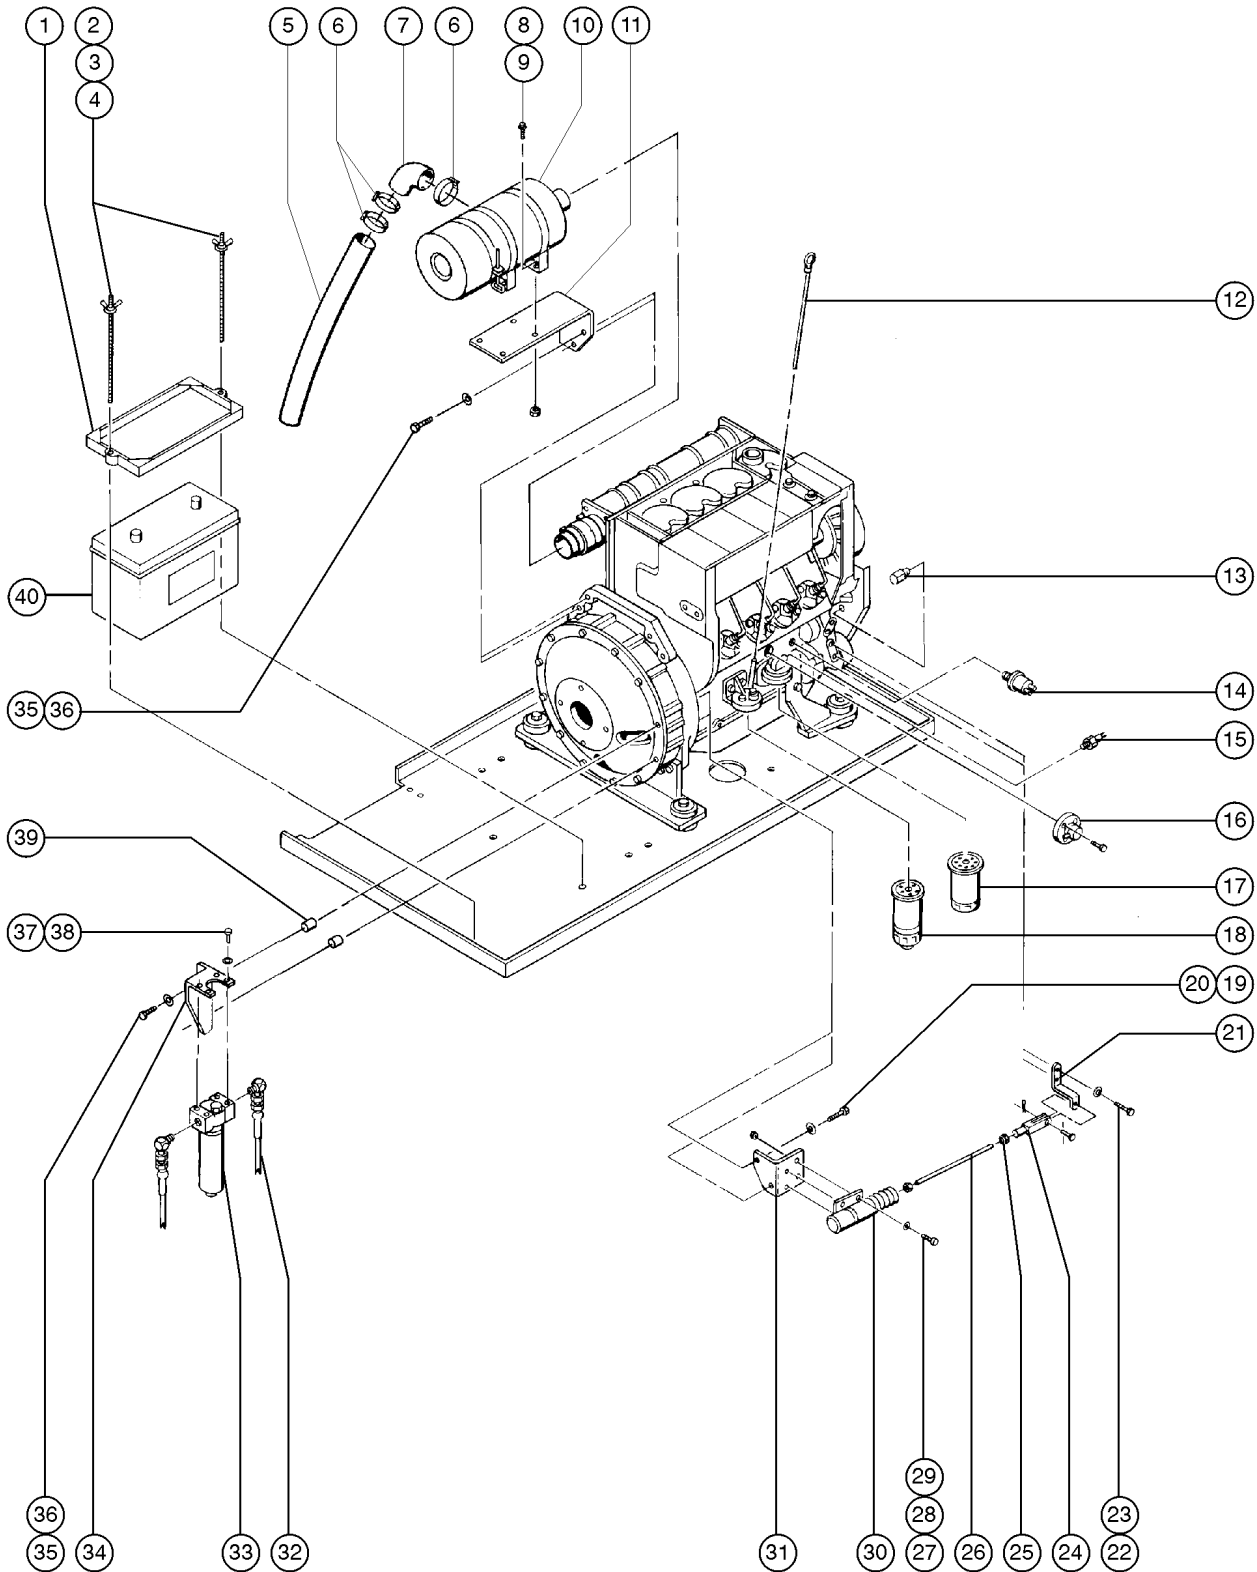

406.1 Deutz F4L 1011 Engine - View 3

406.1 Deutz F4L 1011 Engine - View 3

Item	Part No.	Description	Qty.	Item	Part No.	Description	Qty.
1	30144GT	BATTERY HOLD DOWN, GROUP 31.....	1	26	30785-1500GT	THREADED ROD, 1/4-28 X 15 IN***.....	1
2	30784-975GT	THREADED ROD, (1/4-20), 9.75.....	2	27	6090GT	SCREW, HHC, 1/4-20 X .75.....	4
3	6638GT	WASHER, FLAT, USS, 1/4"Y.....	2	28	6638GT	WASHER, FLAT, USS, 1/4"Y.....	4
4	8170GT	NUT, WING, 1/4-20.....	2	29	6091GT	NUT, NYLOCK, 1/4-20.....	4
5	34162-3150GT	HOSE, AIR INTAKE 2.5" I.D.....	1	30	29073GT	SOLENOID, THROTTLE.....	1
6	30971GT	CLAMP, HOSE, 3.00".....	5	31	33241PGT	BRACKET, SOLENOID MTG, PAINTED....	1
7	34164GT	ELBOW, 90 DEGR, RUBBER, 2.5" I.D.*.....	1	32		Ref. Hydraulic Hoses & Fittings.....	1
8	18506GT	SCREW 5/16-18 X .75 LG. FLG. LCK.....	4			<i>refer to section 509.1</i>	
9	6002GT	NUT, LP NYLOCK, 5/16-18.....	4	33		FILTER ASY, M PRESS, SAE8, WOIND* (77139).....	1
10	27915GT	AIR CLEANER.....	1			<i>component no longer available</i>	
--	27916GT	FILTER, AIR, ELEMENT***.....	1	--	20880GT	FILTER ELEMENT-10 MIC.***.....	1
--	53952GT	BRKT, AIR CLEANER ORIENTATION**.....	1	--	60857GT	FILTER, ELEMENT, BETA(5)=1000.....	1
--	65815GT	CLAMP, AIR CLEANER (27915)**.....	1			<i>for 77139</i>	
11	30769PGT	BRCKET, AIR CLEANER MTG. PAINT**.....	1	33A	1267807GT	ASSY, MED. PRESS. FILTER, SAE8	
12A	32750GT	DIPSTICK.....	1	--	1268229GT	ELEMENT-5 MIC, PAPER, W/ BYPASS <i>for 1267807</i>	
		<i>check before ordering (10 1/2")</i>		34	30230PGT	FILTER MOUNT BRACKET.....	1
12B	49922GT	DIPSTICK - DEUTZ F4L1011F.....	1	35	6019GT	SCREW, HHC, 3/8-16 X 1.25 GRD 5.....	4
		<i>check before ordering (9")</i>		36	6021GT	WASHER, LOCK, .375.....	4
13	T114678GT	SHUTDOWN SOLENOID, 12V, DEUTZ....	1	37	7339GT	SCREW, HHC, 1/4-20 X .5.....	4
		<i>(must order cable assembly, 58256, if replacing 32752) (includes o-ring)</i>		38	6356GT	WASHER, LOCK, .25.....	4
--	45782GT	DIODE, 6 AMP, 200 PIV, BULK		39	8878GT	SPACER, .40X.50X.560.....	2
--	58256GT	SOLENOID CABLE ASSY***		40	30143GT	BATTERY, 12V, 1000 CCA GRP 31.....	1
--	72255GT	CONNECTOR, DEUTZ FUEL SHUTOFF* <i>(does not include diode, 45782)</i>					
14	30805GT	SENDING UNIT, OIL PRESS., DEUTZ....	1				
15	34059GT	SENDING UNIT, OIL TEMP.....	1				
16	29562GT	PUMP ASSY, FUEL, DEUTZ DIESEL....	1				
17	29561GT	FILTER, OIL.....	1				
18	29560GT	FILTER, FUEL/WTR SEP, DTZ 1008.....	1				
		<i>Genie Genuine Part. See PIN 1254826 for compatible aftermarket replacement.</i>					
--	1254826GT	FUEL FILTER W/SEP, DEUTZ, 1008.....	1				
		<i>Genie Aftermarket Part. Filter for Deutz F3L 1011F Engine.</i>					
19	23057GT	SCREW, HHC, M8 X 20MM.....	2				
20	6886GT	WASHER, LOCK, .313.....	2				
21	33240PGT	BRACKET, ACTUATOR ARM MTG, PTD.....	1				
22	22578GT	SCREW, HHC, M6 X 20MM, GR8.8.....	2				
23	6356GT	WASHER, LOCK, .25.....	2				
24	21130GT	CLEVIS YOKE-1/4-28, PLTD W/PIN.....	1				
		<i>includes clevis pin</i>					
25	21496GT	NUT, HEX, 1/4-28.....	2