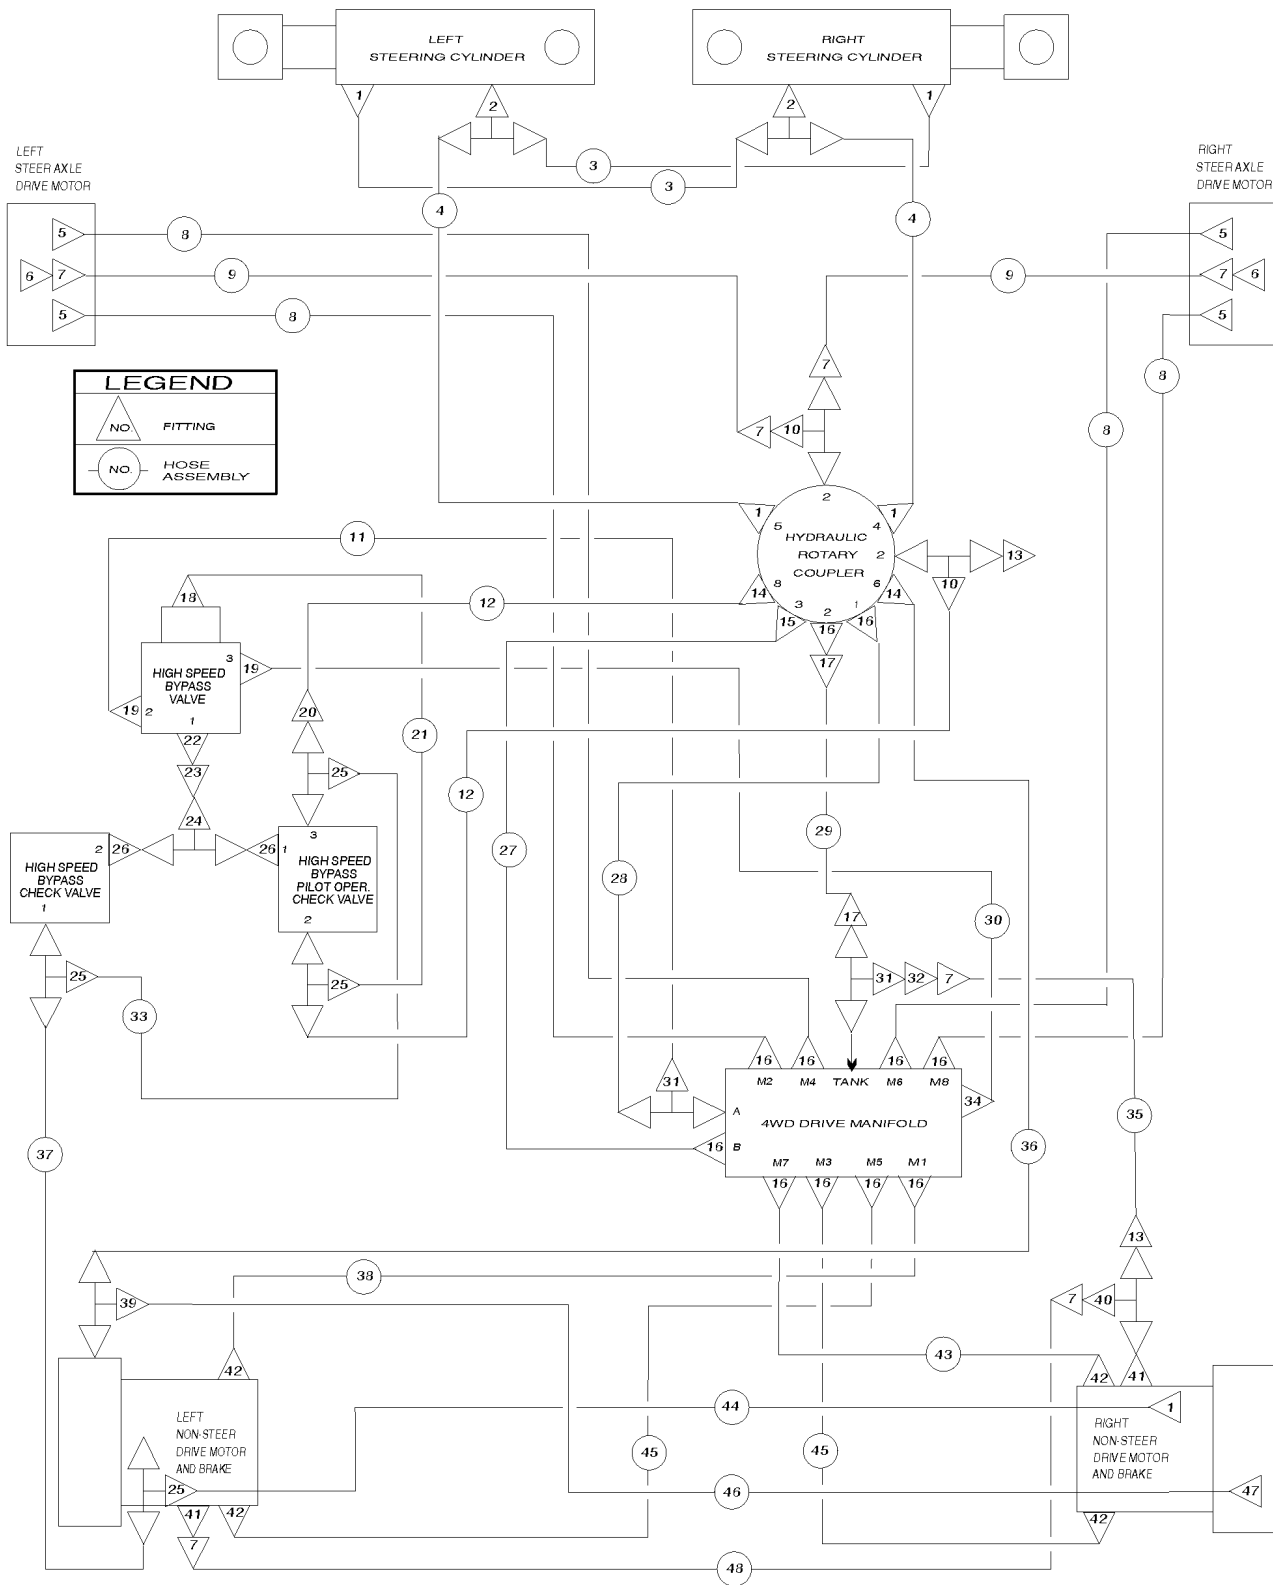

307.1 4WD Hydraulic Hoses and Fittings - Drive and Steer Systems

307.1 4WD Hydraulic Hoses and Fittings - Drive and Steer Systems