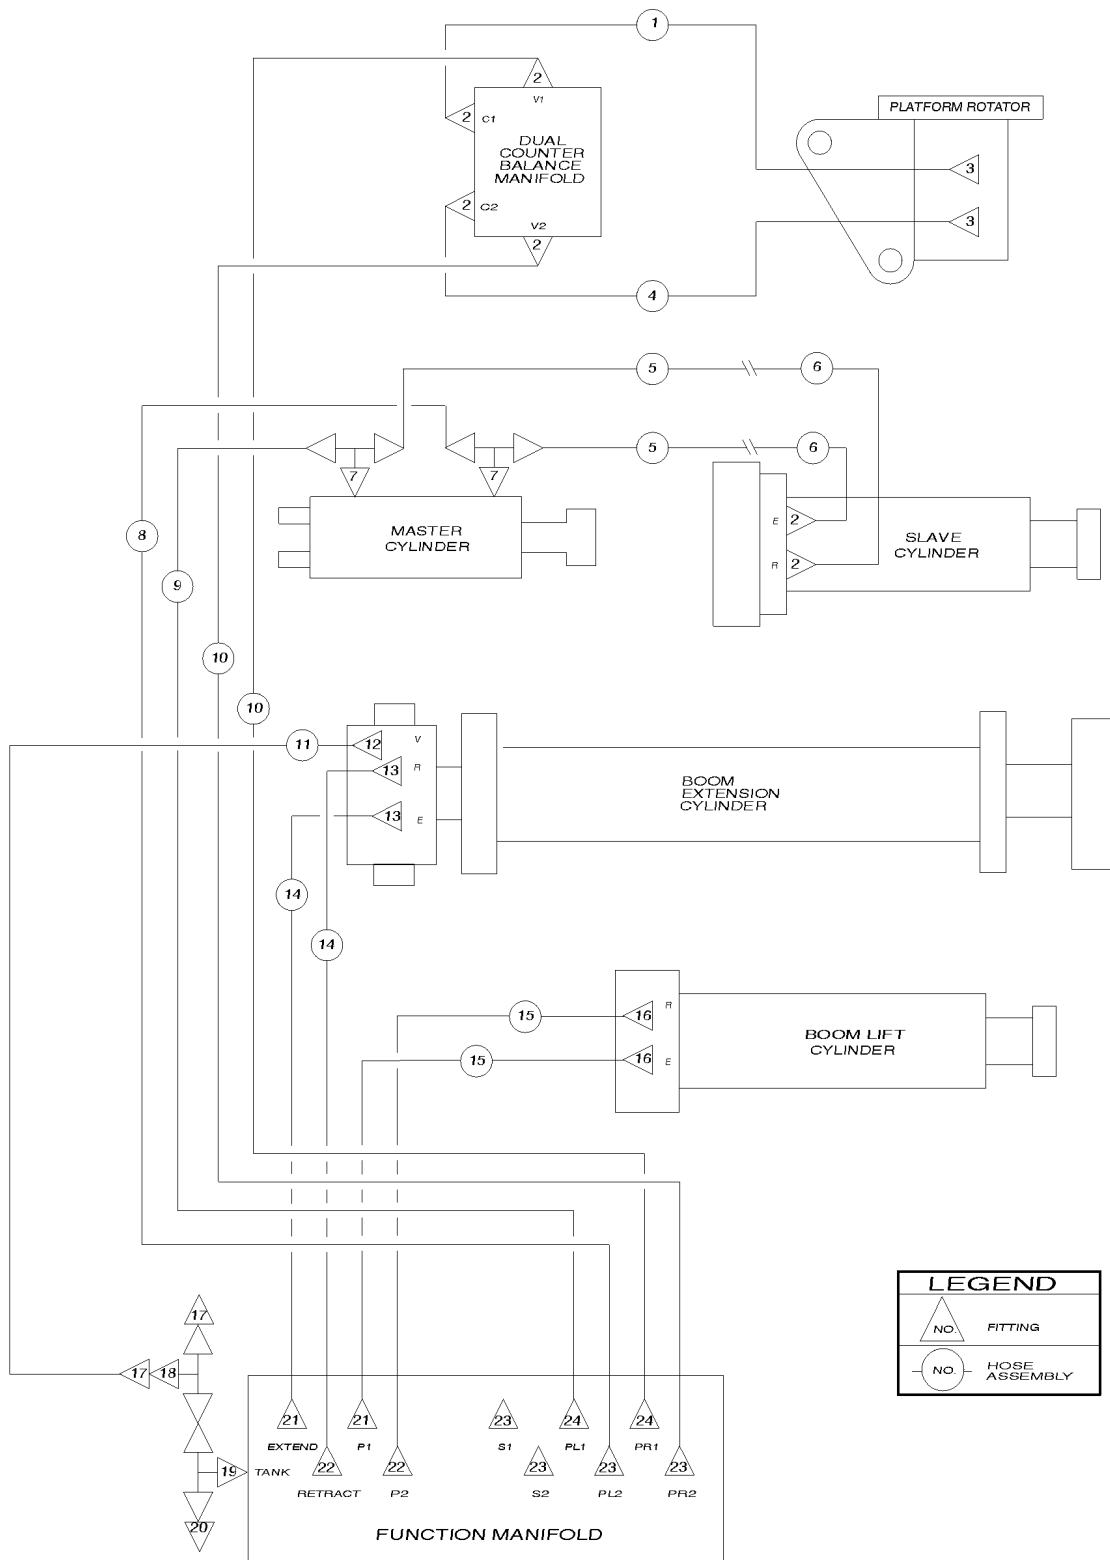

607.1 Hydraulic Hoses and Fittings - S-60 Models

607.1 Hydraulic Hoses and Fittings - S-60 Models

Item	Part No.	Description	Qty.	Item	Part No.	Description	Qty.
--	33994GT	PLUG AND CAP KIT-SERVICE,37 **		14	34562GT	HOSE ASSEMBLY, 177".....2 <i>Hose End - Female JIC Swivel, 6-6 (Synflex 3903-06546), Hose End - 90o Female JIC Swivel, 8-6 (Synflex 3903-06648) & Hose - 3/8" Thermoplastic High Pressure (Synflex 3800-06)</i>	
1	34604GT	HOSE ASSEMBLY, 26".....1 <i>Hose End - Female JIC Swivel, 4-4 (Synflex 3903-04544), Hose End - 90o Female JIC Swivel, 4 JIC (Synflex 3903-04644) & Hose - 1/4" Thermoplastic Medium Pressure (Synflex 3130-04)</i>		15	34558GT	HOSE ASSEMBLY, 96".....2 <i>Hose End - Female JIC Swivel, 6-6 (Synflex 3903-06546), Hose End - 90o Female JIC Swivel, 8-6 (Synflex 3903-06648) & Hose - 3/8" Thermoplastic High Pressure (Synflex 3800-06)</i>	
2	13756GT	CONNECTOR,070120-4-6.....6		16	18687GT	CONNECTOR,070120-6-8.....2	
3	13921GT	ELBOW,070220-4-4.....2		17	30876GT	REDUCER,070123-10-4.....2	
4	34603GT	HOSE ASSEMBLY, 31".....1 <i>Hose End - Female JIC Swivel, 4-4 (Synflex 3903-04544), Hose End - 90o Female JIC Swivel, 4 JIC (Synflex 3903-04644) & Hose - 1/4" Thermoplastic Medium Pressure (Synflex 3130-04)</i>		18	22975GT	TEE,RUN,070432-10.....1	
5	34839GT	HOSE ASSY,735".....2 <i>Hose End - Female JIC Swivel, 4-4 (Synflex 3903-04544), Hose End - 90o Female JIC Swivel, 6-4 (Synflex 3903-06644) & Hose - 1/4" Thermoplastic Medium Pressure (Synflex 3130-04)</i>		19	30875GT	TEE,BRANCH,070429-10-10.....1	
6	34775GT	HOSE ASSEMBLY, 24".....2 <i>Hose End - Male Rigid JIC, 4-4 (Synflex 3903-04504), Hose End - 90o Female JIC Swivel, 4 JIC (Synflex 3903-04644) & Hose - 1/4" Thermoplastic Medium Pressure (Synflex 3130-04)</i>		20	45170GT	HOSE END,BARBED,SWIVEL,-12-12.....1	
7	45705GT	TEE,BRANCH,070429-6-6.....2		21	32156GT	CONNECTOR,070122-8-8.....2	
8	34561GT	HOSE ASSEMBLY, 136".....1 <i>Hose End - Female JIC Swivel, 6-4 (Synflex 3903-06544), Hose End - 90o Female JIC Swivel, 6-4 (Synflex 3903-06644) & Hose - 1/4" Thermoplastic Medium Pressure (Synflex 3130-04)</i>		22	45703GT	CONNECTOR,070120-8-8.....2	
9	34715GT	HOSE ASSY,127".....1 <i>Hose End - Female JIC Swivel, 6-4 (Synflex 3903-06544), Hose End - 90o Female JIC Swivel, 6-4 (Synflex 3903-06644) & Hose - 1/4" Thermoplastic Medium Pressure (Synflex 3130-04)</i>		23	45412GT	CONNECTOR,070120-6-6.....4	
10	34840GT	HOSE ASSY,827".....2 <i>Hose End - 90o Female JIC Swivel, 4 JIC (Synflex 3903-04644), Hose End - 90o Female JIC Swivel, 6-4 (Synflex 3903-06644) & Hose - 1/4" Thermoplastic Medium Pressure (Synflex 3130-04)</i>		24	45412GT	CONNECTOR,070120-6-6.....2	
11	34570GT	HOSE ASSEMBLY, 186".....1 <i>Hose End - Female JIC Swivel, 4-2 (Synflex 3903-02544), Hose End - Female JIC Swivel, 4-2 (Synflex 3903-02544) & Hose - 1/8" Thermoplastic Medium Pressure (Synflex 3130-02)</i>					
12	13755GT	CONNECTOR,070120-4-4.....1					
13	34635GT	ELBOW,070320-6-8.....2