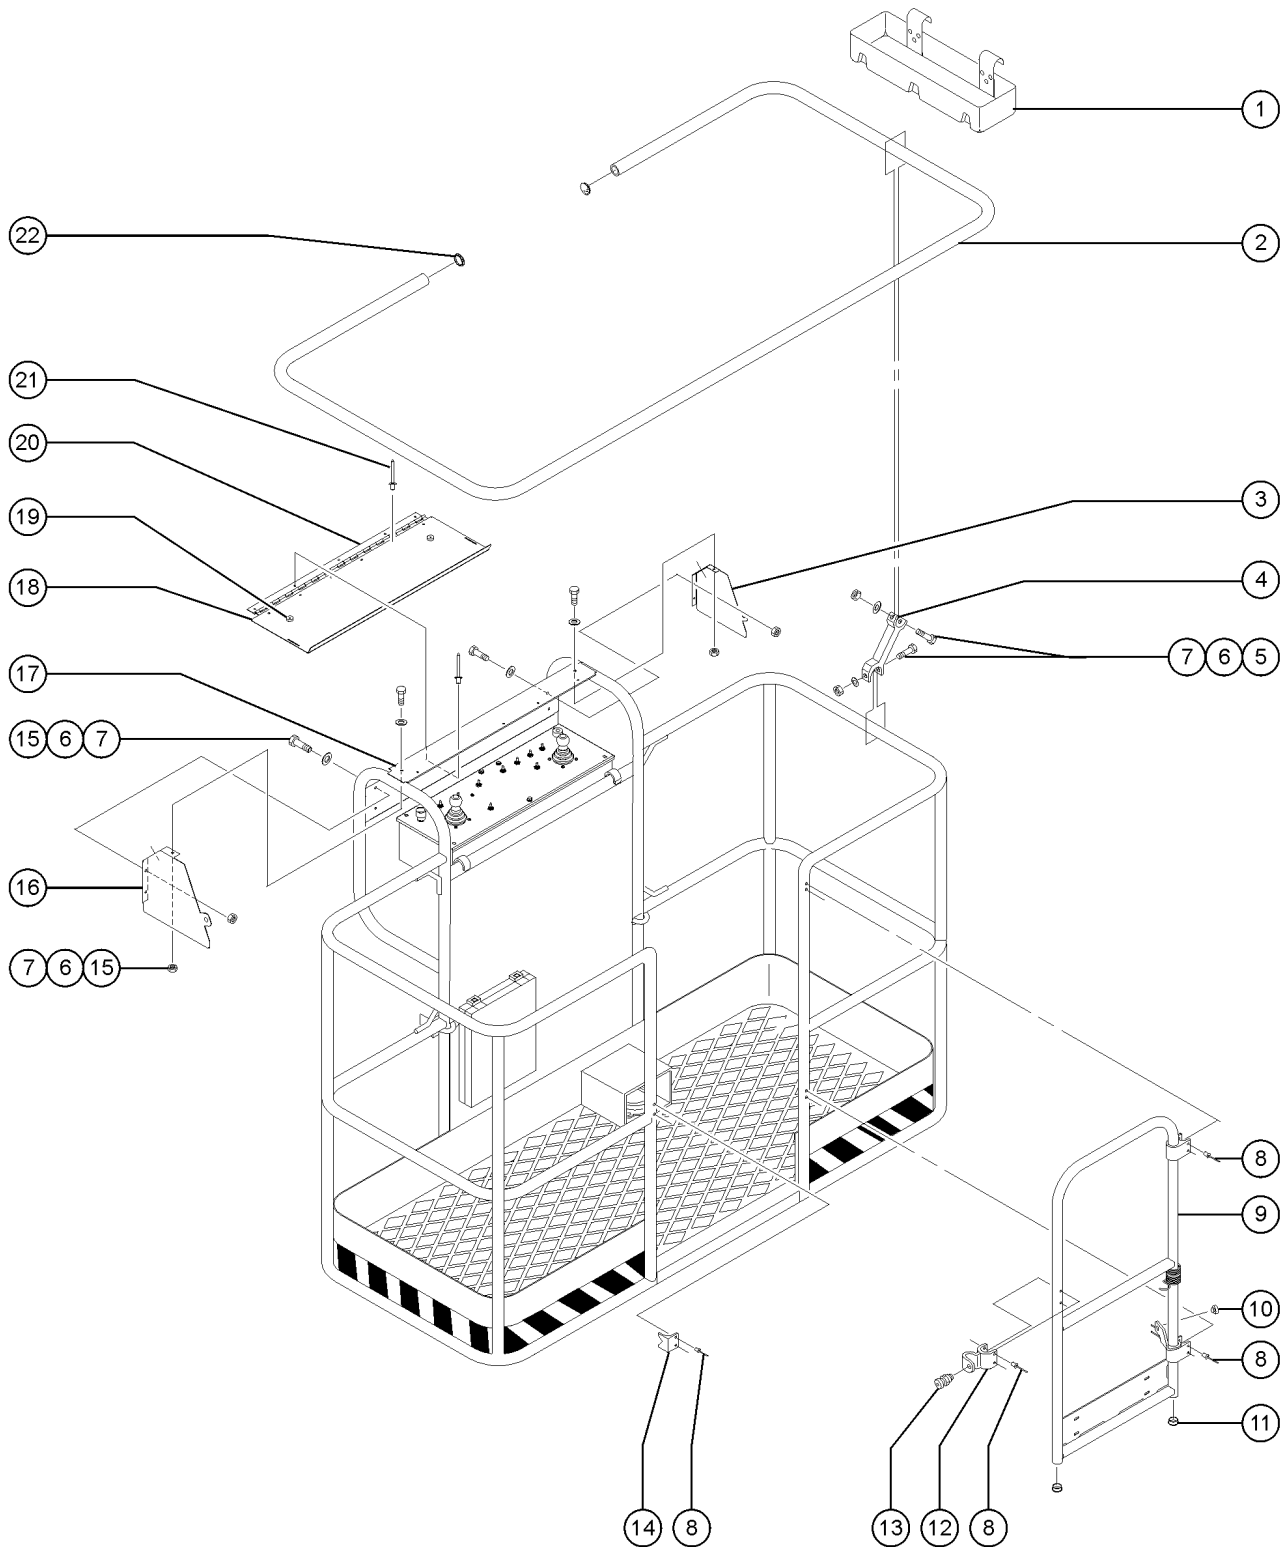

802.1 Platform Options

802.1 Platform Options

Item	Part No.	Description	Qty.
1	9599-SGT	TOOL TRAY ACCESSORY***	1
2	1259704GT	PINCH GUARD RAIL,6' PLATFORM.....1 <i>includes 55753 bumpers</i>	1
--	52661GT	PINCH GUARD RAIL,8' PLATFORM**....1	1
3	119797GT	CONTROL BOX COVER, RIGHT SIDE*	
4	28807GT	SUPPORT,RAILING.....	10
5	4266GT	SCREW,HHC,1/4-20 X 2	
6	6638GT	WASHER,FLAT,USS,1/4"Y	
7	6889GT	NUT,LP NYLOCK,1/4-20	
8	7265GT	RIVET,STEEL,P, .25 X .375.....	14
9	128368GT	KIT,SWING GATE W/SPRING.....	1
9A	119950GT	KIT,FIELD INSTALL,SWING GATE <i>includes 128368, 1487, 1488, and 33674</i>	
--	1487GT	GATE LATCH CASTING--DRILLED	
--	1488GT	RAILING CATCH CASTING--DRILLED	
--	33674GT	PIN,LOCK,SHORT***	
--	9596GT	HINGE CASTING <i>Special welding requirements for installation of this component. Strongly suggest ordering 128368 OR contact Genie Service for welding requirements.</i>	
10	43392GT	BUMPER,BATTERY BOX & RAILS.....	1
11	31120GT	PLUG,NYLON 1.187 BLACK DOMED.....	2
12	1487GT	GATE LATCH CASTING--DRILLED.....	1
13	63311GT	SNAP PIN.....	1
14	1488GT	RAILING CATCH CASTING--DRILLED...	1
15	6090GT	SCREW,HHC,1/4-20 X .75	
16	119796GT	CONTROL BOX COVER,LEFT SIDE**	
17	119562PGT	GUARD,PLATFORM CNTRL PANEL PTD	
--	119642GT	KIT,PLAT CONTROL PANEL GUARD**	
18	89915PGT	COVER,CONTROL BOX LID	
--	119795GT	KIT,CONTROL BOX COVER	
19	43392GT	BUMPER,BATTERY BOX & RAILS	
20	111526GT	HINGE,PLAT CONTROL BOX COVER	
21	54486GT	RIVET,ALUM,ALUM,3/16BUTTONHEAD	
22	55753GT	BUMPER, PLASTIC, 1.25 O.D.....	2