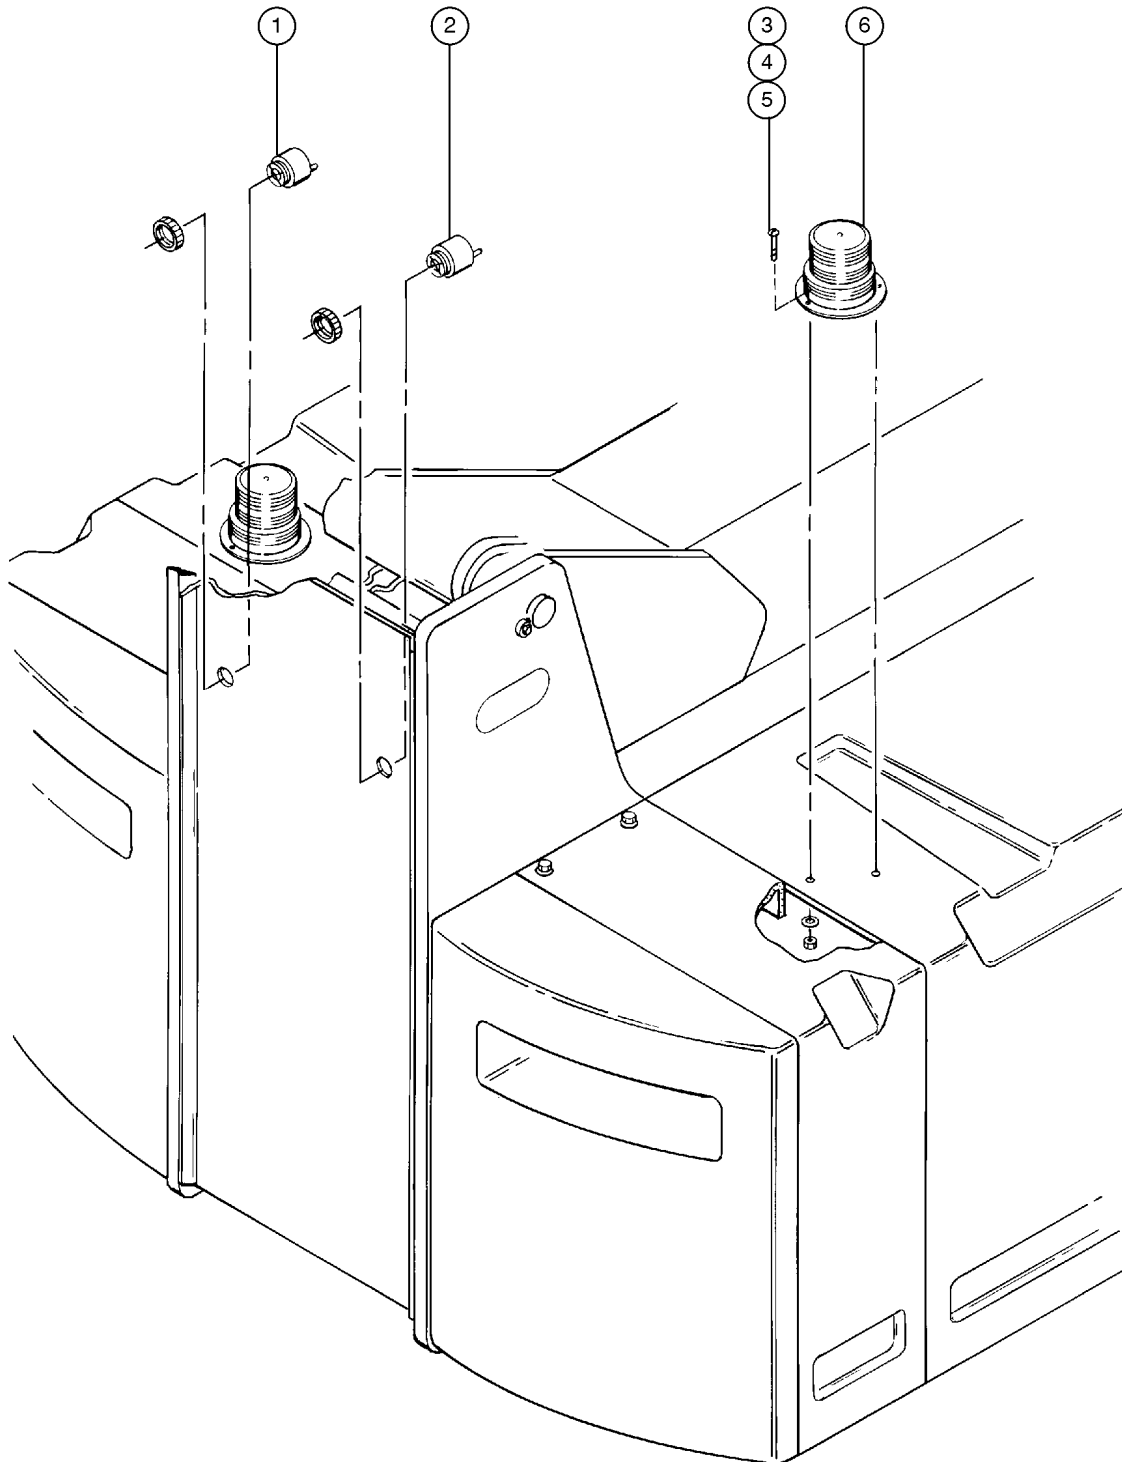

801.1 Alarm and Beacon Package

801.1 Alarm and Beacon Package

Item	Part No.	Description	Qty.
--	30619GT	OPTION,ALARM PKG, STICK BOOM	
1	230392GT	ALARM,DESCENT.....1 <i>Does not include 72326 nut</i>	1
1	72326GT	NUT - PLASTIC,RING FOR ALARMS.....1	1
2	18963GT	ALARM,INTERMITTENT TONE 6-30V*...1 <i>Does not include 72326 nut</i>	1
2	72326GT	NUT - PLASTIC,RING FOR ALARMS.....1	1
3	6066GT	SCREW,RHM,10-32 X .38.....6	6
4	6146GT	WASHER,FLAT,MS,#10,Y.....6	6
5	6178GT	NUT,NYLOCK,10-32.....6	6
6	56704GT	STROBE,FIREBOLT,12-80VDC,AMB**...2 <i>(replaced 20189)</i>	2
--	122019GT	FLASHTUBE,U SHAPED,360DEG,BULB	
--	226393GT	FLASHTUBE,STRAIGHT,360DEG,BULB	
--	72282GT	LENS,AMBER,STROBE,FIREBOLT