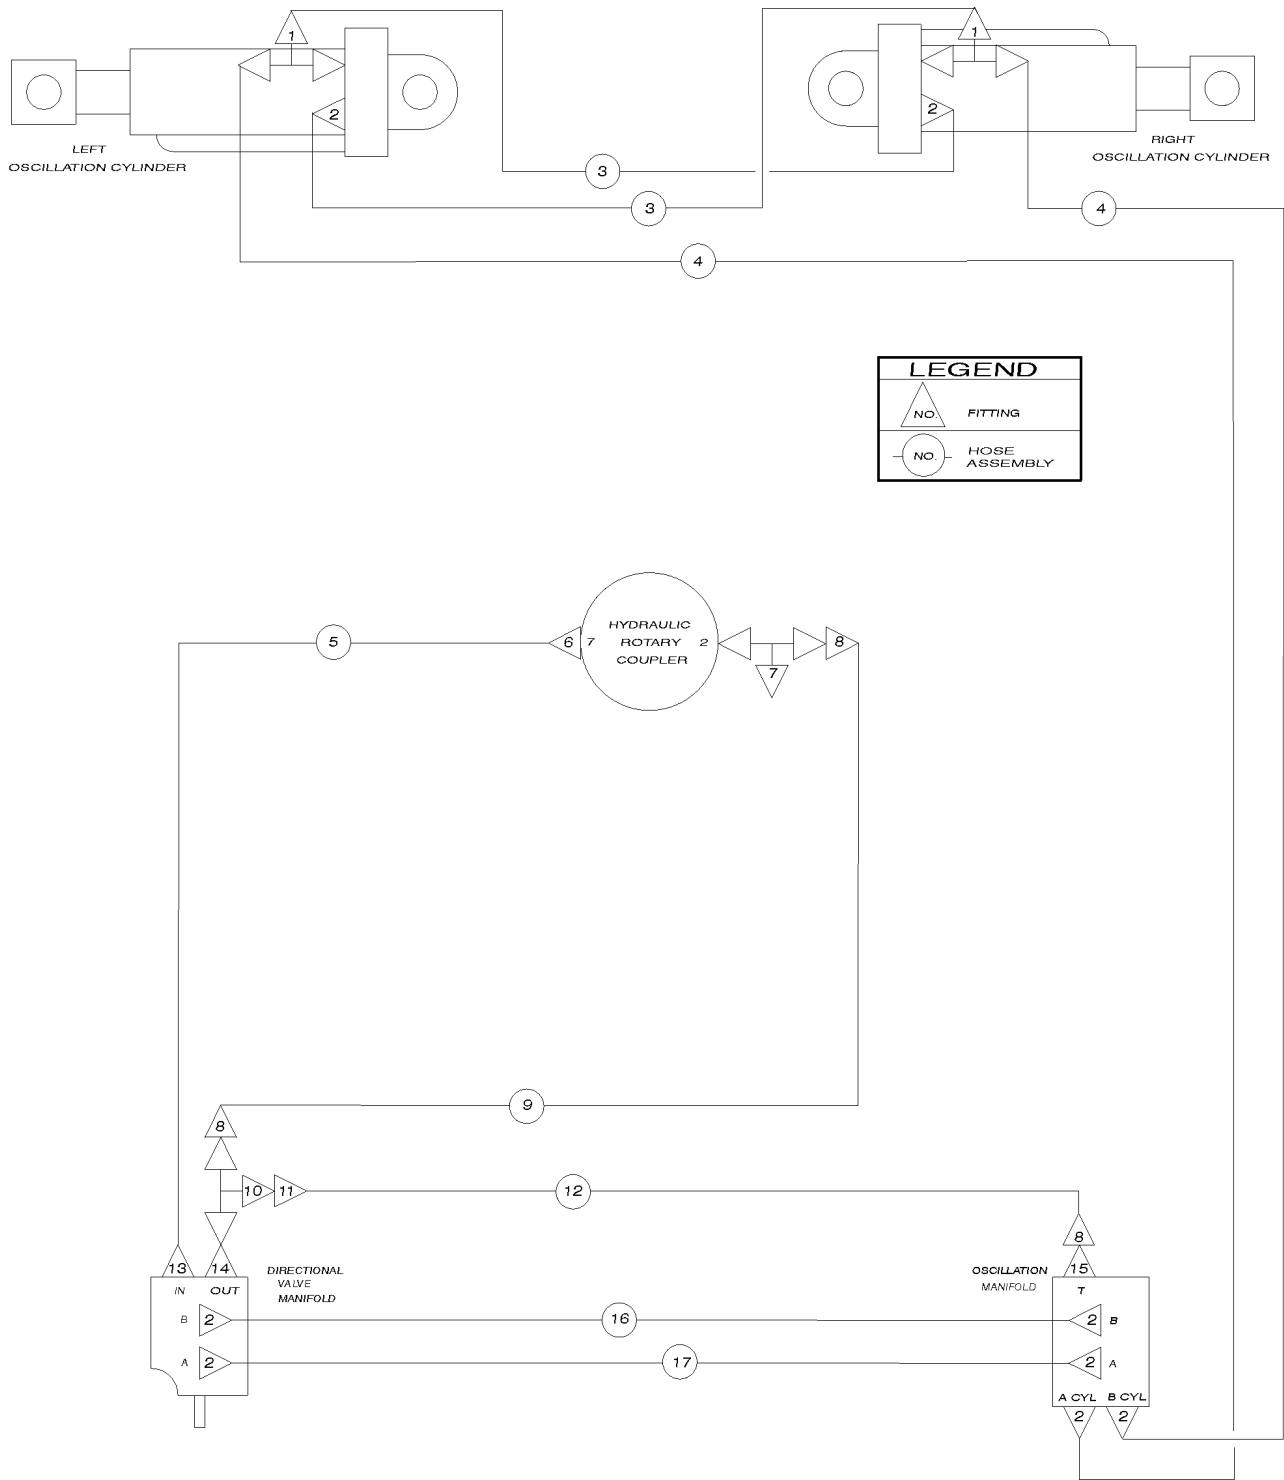

209.1 2WD Hydraulic Hoses and Fittings - Oscillation System

209.1 2WD Hydraulic Hoses and Fittings - Oscillation System

Item	Part No.	Description	Qty.
--	33994GT	PLUG AND CAP KIT-SERVICE,37 **	
1	13119GT	TEE,RUN,070428-6-6.....	2
2	45412GT	CONNECTOR,070120-6-6.....	8
3	34817GT	Hose Assembly - Components: @ 15.3 inches (39 cm)..... Hose End - Female JIC Swivel, 6-6 (Synflex 3903-06546), Hose End - 90° Female JIC Swivel, 6-6 (Synflex 3903-06646) & Hose - 3/8" Thermoplastic High Pressure (Synflex 3800-06)	2
4	34818GT	Hose Assembly - Components: @ 135 inches (344 cm)..... Hose End - Female JIC Swivel, 6-6 (Synflex 3903-06546), Hose End - 90° Female JIC Swivel, 6-6 (Synflex 3903-06646) & Hose - 3/8" Thermoplastic High Pressure (Synflex 3800-06)	2
5	34819GT	Hose Assembly - Components: @ 69.3 inches (176 cm)..... Hose End - Female JIC Swivel, 6-6 (Synflex 3903-06546), Hose End - 90° Female JIC Swivel, 6-6 (Synflex 3903-06646) & Hose - 3/8" Thermoplastic High Pressure (Synflex 3800-06)	1
6	13120GT	ELBOW,070220-6-6.....	1
7	20334GT	TEE,RUN,070428-8.....	1
8	28597GT	HOSE END,BARBED,SWIVEL,90DEG-8.....	3
9	34820GT	Hose - Component: @ 67 inches (170 cm)..... Hose - 1/2" Push On (Weatherhead H20108)	1
10	21252GT	TEE,RUN,070432-8.....	1
11	20324GT	HOSE END,BARBED,SWIVEL,-8-8.....	1
12	34814GT	Hose - Component: @ 13.5 inches (34.3 cm)..... Hose - 1/2" Push On (Weatherhead H20108)	1
13	18687GT	CONNECTOR,070120-6-8.....	1
14	45703GT	CONNECTOR,070120-8-8.....	1
15	20923GT	CONNECTOR,070120-8-6.....	1
16	34815GT	Hose Assembly - Components: @ 19.3 inches (49 cm)..... Hose End - Female JIC Swivel, 6-6 (Synflex 3903-06546), Hose End - 90° Female JIC Swivel, 6-6 (Synflex 3903-06646) & Hose - 3/8" Thermoplastic High Pressure (Synflex 3800-06)	1
17	34816GT	Hose Assembly - Components: @ 14.3 inches (36.4 cm)..... Hose End - Female JIC Swivel, 6-6 (Synflex 3903-06546), Hose End - 90° Female JIC Swivel, 6-6 (Synflex 3903-06646) & Hose - 3/8" Thermoplastic High Pressure (Synflex 3800-06)	1