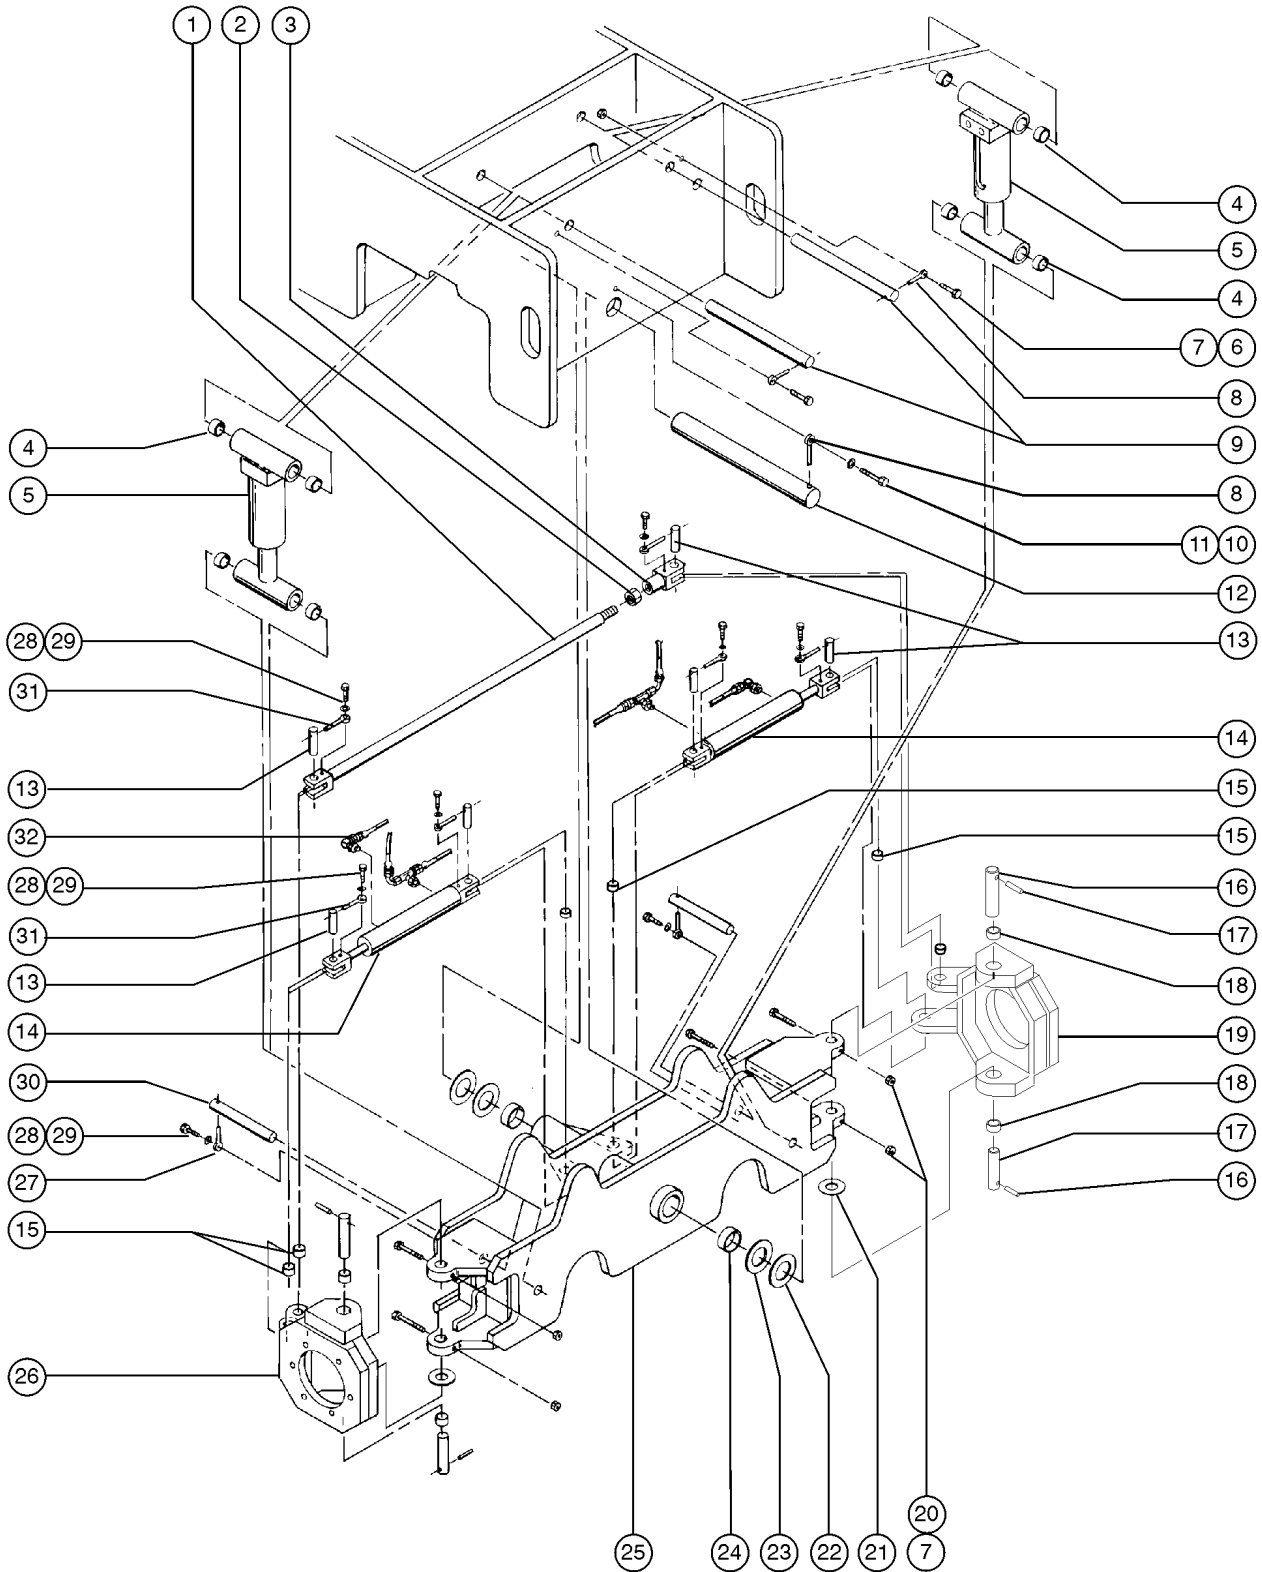

301.1 4WD Steer Axle Linkage - Oscillating Models

301.1 4WD Steer Axle Linkage - Oscillating Models

Item	Part No.	Description	Qty.
1	34484-SGT	TIE ROD WELDMENT,S60***.....1	1
2	27953GT	NUT,HEX,JAM,1.25-7.....1	1
3	33899GT	WELDMENT, ROD END.....1	1
4	45072GT	BEARING,GARLOCK,24DU24.....8	8
5	1264673GT	CYLINDER, OSCILLATE, S60.....1 <i>includes 4 each index number 4</i>	1
--	33428GT	VALVE,COUNTERBALANCE.....1	1
--	33894GT	SEAL KIT,HYDRAULIC CYLINDER.....1	1
6	6096GT	SCREW,HHC,1/2-13 X 2 GR5.....3	3
7	6086GT	NUT,LP NYLOCK,1/2-13.....6	6
8	1256267GT	ROD END,.5 X 3.75,ZAG.....3	3
9	30731GT	PIN,PRIM.Boom,16.0 X 1.5 INCH.....2	2
10	8177GT	SCREW,HHC,1/2-13 X 1.5.....1	1
11	6033GT	WASHER,LOCK,0.5".....1	1
12	34642GT	PIN,2.50DIA X 23.38LG,1HOLE.....1	1
13	34276GT	PIN,1.25DIA X 3.37LG,1HOLE.....6	6
14	88346GT	CYLINDER,S60/65 STEER***.....2	2
--	31078GT	SEAL KIT,HYDRAULIC CYLINDER***.....2 <i>for cylinder 34420; check stamp on part prior to ordering</i>	2
--	88347GT	SEAL KIT,STEER CYL,S60/65*** <i>for cylinder 88346; check stamp on part prior to ordering</i>	
15	30370GT	BEARING,1.25ID X 1.5OD X 1.00L.....6	6
16	14815GT	PIN,ROLL,SST,.25 X 2.25.....4	4
17	30736GT	PIN,1.50 DIA X 4.76 LG.GES1360.....4	4
18	45071GT	BEARING,1.5ID X 1.75OD X 1.5L.....4	4
19	33942GT	YOKE ASSEMBLY, LEFT SIDE 4WD.....1 <i>includes 2 each index numbers 15 and 18</i>	1
20	8220GT	SCREW,HHC,1/2-13 X 4.....4	4
21	45074GT	WASHER,THRUST,1.5 X 3.5 X .187.....2	2
22	25436GT	WASHER,THRUST,2.56 X 4.0 X .18	
23	29746GT	WASHER,FLAT,2.5 X 4 X .062	
24	27698GT	BEARING,2.50ID X 2.75OD X 2.00L.....2	2
25	33908GT	STEER AXLE ASSEMBLY, OSC, S-60....1 <i>includes 2 each index numbers 15 and 24</i>	1
26	33941GT	YOKE ASSEMBLY, RIGHT SIDE 4WD....1 <i>includes 2 each index numbers 15 and 18</i>	1
27	825019GT	ROD END,.375 X 3.69,ZAG.....2	2
28	6175GT	SCREW,HHC,3/8-16 X 1.....8	8
29	6021GT	WASHER,LOCK,,.375.....8	8
30	34641GT	PIN,OSC. AXLE/DRIVE CHASSIS.....2	2
31	1255452GT	ROD END,.375 X 2.25,ZAG.....6	6
32		Ref. Hydraulic Hoses & Fittings.....6 <i>refer to sections 307.1 and 308.1</i>	6