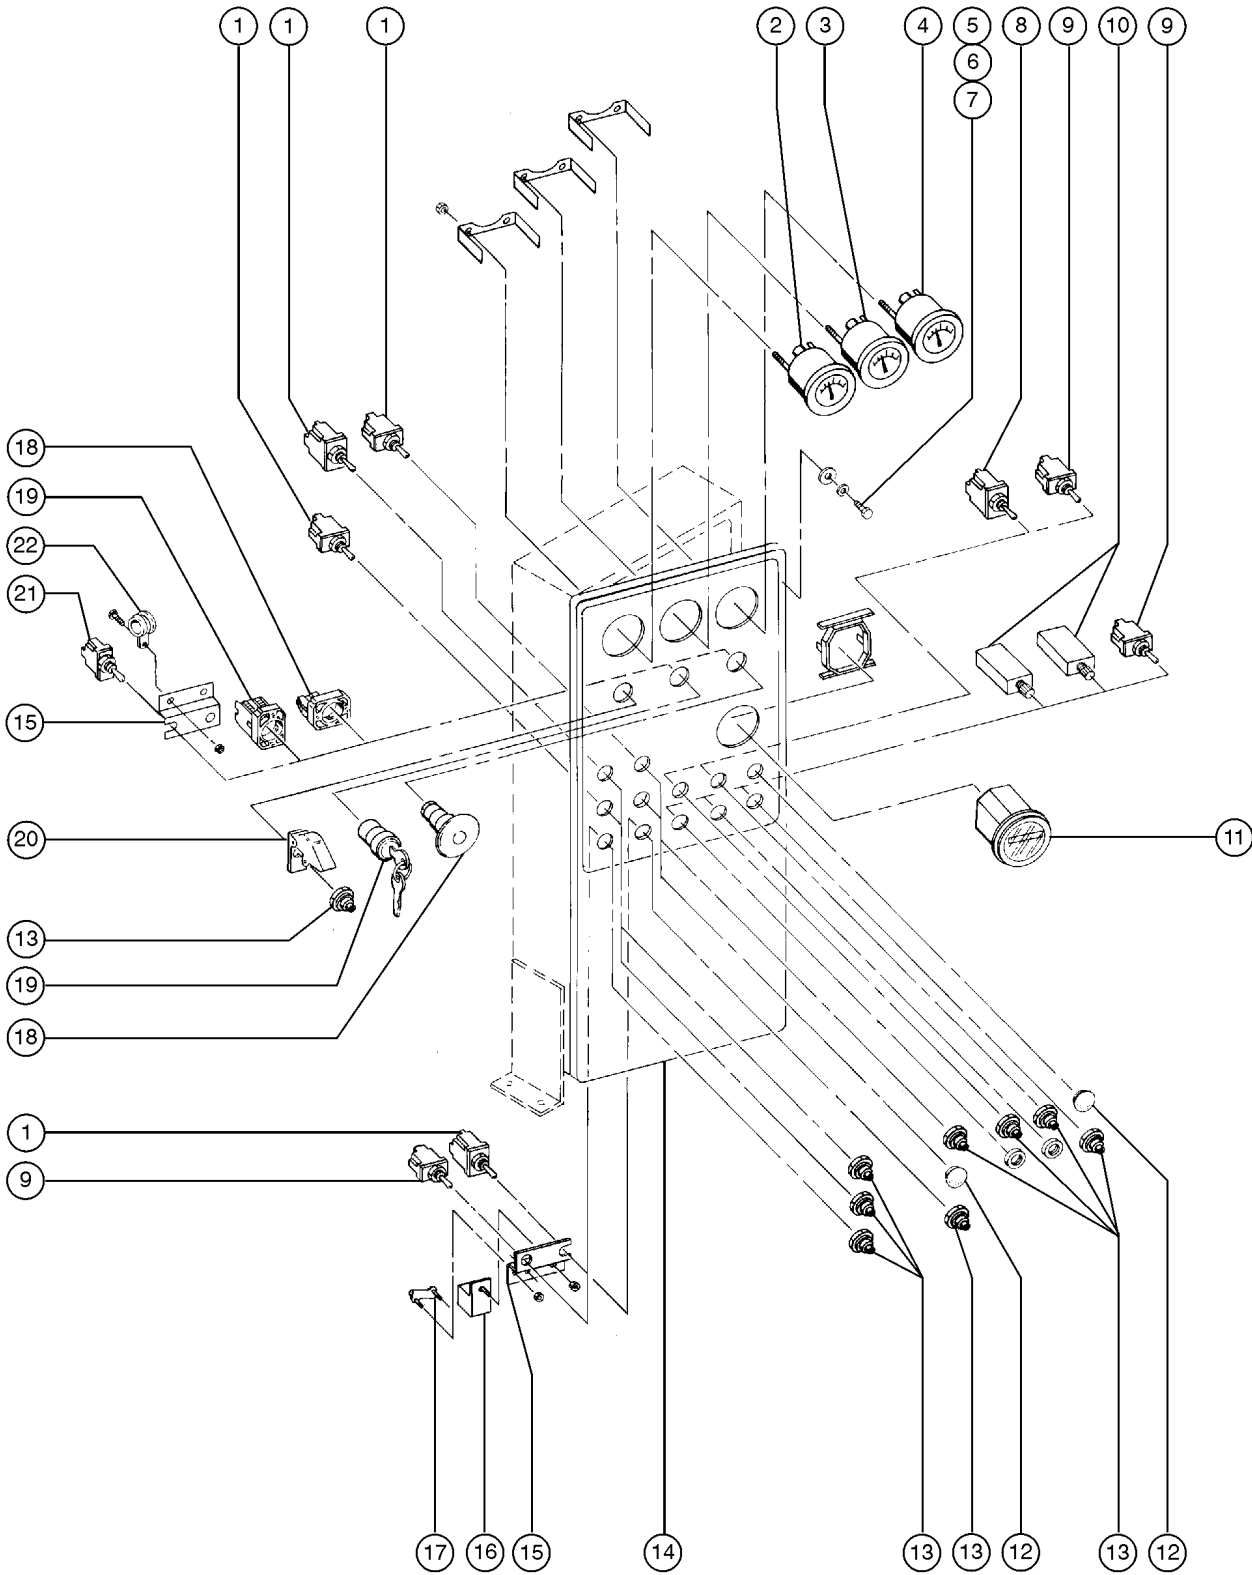

506.1 Ground Controls - View 2

506.1 Ground Controls - View 2

Item	Part No.	Description	Qty.	Item	Part No.	Description	Qty.
1	16397-SGT	SWITCH,TOGGLE,DPDT,3POS MOMEN.....4 <i>includes mounting fasteners</i>	4	21	13480-SGT	SWITCH,TOGGLE,DPDT,2POS MOMEN.....1 <i>includes mounting fasteners</i>	1
2	53759-SGT	GAUGE,WATER TEMP.....1 <i>includes mounting bracket</i>	1	22	13268GT	CLAMP,0.75,#12 X 1/4,RUB CUSH.....1	1
3	53758-SGT	GAUGE,OIL PRESSURE W/O SENDER.....1 <i>includes mounting bracket</i>	1				
4	53761-SGT	GAUGE,VOLTAGE.....1 <i>includes mounting bracket</i>	1				
5	6090GT	SCREW,HHC,1/4-20 X .75.....3	3				
6	6356GT	WASHER,LOCK,.25.....3	3				
7	6638GT	WASHER,FLAT,USS,1/4"Y.....3	3				
8	27378-SGT	SWITCH,TOGGLE,DPDT,2POS MAINT*.....1 <i>includes mounting fasteners</i>	1				
9	13037-SGT	SWITCH,TOGGLE,SPDT,3POS MOMEN*.....3 <i>includes mounting fasteners</i>	3				
10	147094GT	ASSY, CIRCUIT BREAKER 15A.....2 <i>includes mounting fasteners</i>	2				
11	19506GT	HOUR METER,10-80 VOLTS***.....1 <i>includes mounting bracket</i>	1				
12	45384GT	PLUG,NYLON .50 BLACK DOMED.....2	2				
13	27246GT	BOOT,TOGGLE SWITCH,SHORT*.....9	9				
14	33472GT	CONTROL BOX W/ DECAL,GROUND....1	1				
--	121599GT	GASKET,GBOX,S80/85 2008.....1 <i>replaced 30782</i>	1				
15	54525GT	BRACKET-PANEL-WIRE MOUNTING 99.....2	2				
16	19274GT	RELAY,SPDT,12V(AUTO)**.....1	1				
17	45836GT	RESISTOR,15 OHMS,25W.....1	1				
18	122514GT	KIT,ESTOP SVC BB&SM BOOM.....1	1				
--	66812GT	BUTTON,PUSH,RED MUSHROOM HEAD.....1	1				
--	66818GT	CONTACT, N.C.....2	2				
--	66821GT	BASE,WITHOUT CONTACTS.....1	1				
19	122512GT	KIT,KEYSWITCH SVC BB & SM BOOM.....1	1				
--	21982GT	KEY,SINGLE***.....1	1				
--	66811GT	KEYSWITCH,3POS.MNTND.DR WKEY**.....1 <i>includes keyswitch and two keys, not included: base or contacts.</i>	1				
--	66816GT	CONTACT,N.O.***.....1	1				
--	66821GT	BASE,WITHOUT CONTACTS.....1	1				
20	13471GT	COVER, AUXILIARY POWER SWITCH.....1	1