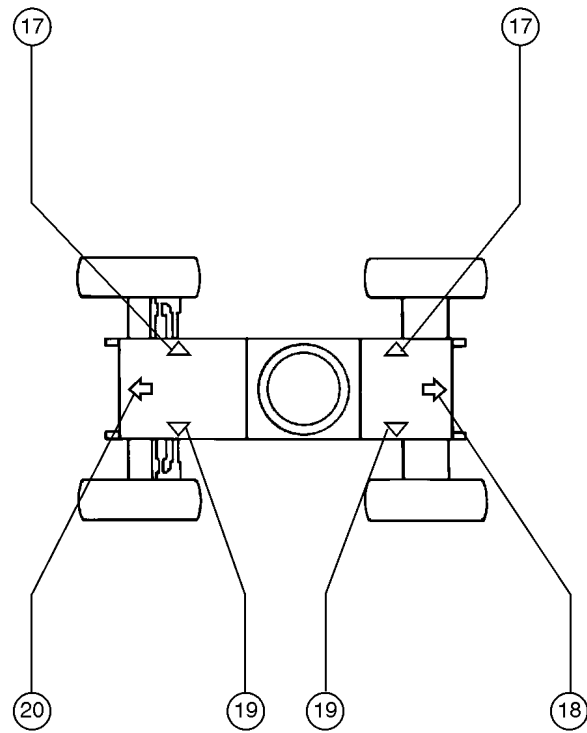

102.1 Decals and Paint - View 2

Item	Part No.	Description	Qty.
--	1268GT	PAINT,AEROSOL,GENIE GRAY***	
--	1484GT	PAINT,AEROSOL,BRIGHT BLUE***	
--	32150GT	PAINT,WET,GENIE BLUE (1 GL)**	
--	32151GT	PAINT,WET,GENIE GRAY (1 GL)**	
--	33483GT	DECAL KIT,SAFETY/INSTRUCTIONA <i>kit does not include index numbers 1, 5, 8, 9, 13 and 15</i>	
--	34478GT	DECAL KIT,COSMETIC,S60	
--	34842GT	DECAL KIT,COSMETIC,S65	
1	28174GT	DECAL, POWER TO PLATFORM 230V**.....	1
--	28235GT	DECAL,POWER TO PLATFORM 115V...1	
2	28161GT	DECAL,WARN,CRUSH HAZARD HAND.....	1
3	32702GT	DECAL,NOTICE,OPERATING INSTRN.....	1
4	32941GT	DECAL,PLATFORM CTRL PANEL***.....	1
5	32726GT	DECAL,OPTION GLOW PLUGS***.....	1
--	32728GT	DECAL,OPTION GENERATOR***.....	1
6	97890GT	DECAL,DANGER,GEN SAFETY RULES.....	1
7	28165GT	DECAL,INSTRUCT,FOOTSWITCH OPER.....	1
8	30080GT	DECAL,NOTICE,MAX LOAD 500 LBS...1 <i>S-60 models with 8 foot platform and S-65 models</i>	
--	32998GT	DECAL,NOTICE,MAX LOAD 600 LBS...1 <i>S-60 models with 6 foot platform only</i>	
9	33550GT	TAPE,WARNING,BLK/YEL, 50'***.....	1
10	28236GT	DECAL,WARN,IMPROPER OPERATION.....	1
11	28176GT	DECAL,LABEL,MANUAL NOT HERE.....	1
12	97887GT	DECAL,INSTR,MAX SIDE FRC,ANSI....	1
13	52968GT	DECAL,COSMETIC,GENIE BOOM,VERT.....	2
14	31060GT	DECAL,DANGER DO NOT ALTER SWTC.....	1
15A	33572GT	DECAL,COSMETIC,S-60,SMALL.....	1
15B	33882GT	DECAL,COSMETIC,S-65,SMALL.....	1
16	27564GT	DECAL,DANGER,ELEC.HAZ.STAY CLR.....	1
17	27207GT	DECAL,TRIANGLE,YELLOW.....	2
18	27205GT	DECAL,ARROW YELLOW LRG 9".....	1
19	27206GT	DECAL,TRIANGLE,BLUE.....	2
20	27204GT	DECAL,ARROW BLUE.....	1