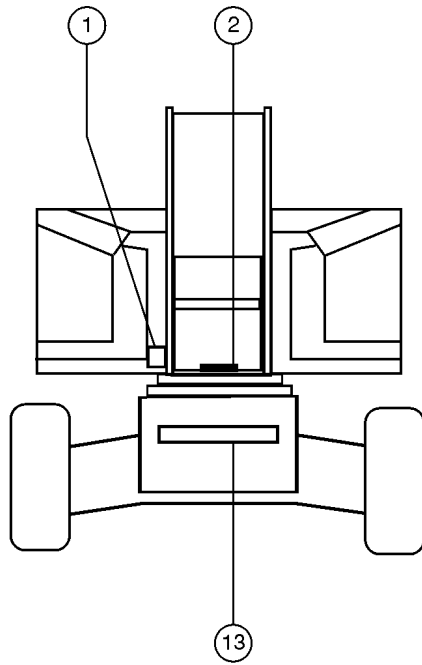

102.1 Decals and Paint - View 2

Item	Part No.	Description	Qty.
--	1268GT	PAINT,AEROSOL,GENIE GRAY***	
--	1484GT	PAINT,AEROSOL,BRIGHT BLUE***	
--	32150GT	PAINT,WET,GENIE BLUE (1 GL)**	
--	32151GT	PAINT,WET,GENIE GRAY (1 GL)**	
--	33483GT	DECAL KIT,SAFETY/INSTRUCTIONA <i>kit does not include index numbers 1, 5, 8, 9, 13 and 15</i>	
--	34478GT	DECAL KIT,COSMETIC,S60	
--	34842GT	DECAL KIT,COSMETIC,S65	
1	28174GT	DECAL, POWER TO PLATFORM 230V**.....	1
--	28235GT	DECAL,POWER TO PLATFORM 115V...1	
2	28161GT	DECAL,WARN,CRUSH HAZARD HAND.....	1
3	32702GT	DECAL,NOTICE,OPERATING INSTRN.....	1
4	32941GT	DECAL,PLATFORM CTRL PANEL***.....	1
5	32726GT	DECAL,OPTION GLOW PLUGS***.....	1
--	32728GT	DECAL,OPTION GENERATOR***.....	1
6	97890GT	DECAL,DANGER,GEN SAFETY RULES.....	1
7	28165GT	DECAL,INSTRUCT,FOOTSWITCH OPER.....	1
8	30080GT	DECAL,NOTICE,MAX LOAD 500 LBS...1 <i>S-60 models with 8 foot platform and S-65 models</i>	
--	32998GT	DECAL,NOTICE,MAX LOAD 600 LBS...1 <i>S-60 models with 6 foot platform only</i>	
9	33550GT	TAPE,WARNING,BLK/YEL, 50'***.....	1
10	28236GT	DECAL,WARN,IMPROPER OPERATION.....	1
11	28176GT	DECAL,LABEL,MANUAL NOT HERE.....	1
12	97887GT	DECAL,INSTR,MAX SIDE FRC,ANSI....	1
13	52968GT	DECAL,COSMETIC,GENIE BOOM,VERT.....	2
14	31060GT	DECAL,DANGER DO NOT ALTER SWTC.....	1
15A	33572GT	DECAL,COSMETIC,S-60,SMALL.....	1
15B	33882GT	DECAL,COSMETIC,S-65,SMALL.....	1
16	27564GT	DECAL,DANGER,ELEC.HAZ.STAY CLR.....	1
17	27207GT	DECAL,TRIANGLE,YELLOW.....	2
18	27205GT	DECAL,ARROW YELLOW LRG 9".....	1
19	27206GT	DECAL,TRIANGLE,BLUE.....	2
20	27204GT	DECAL,ARROW BLUE.....	1