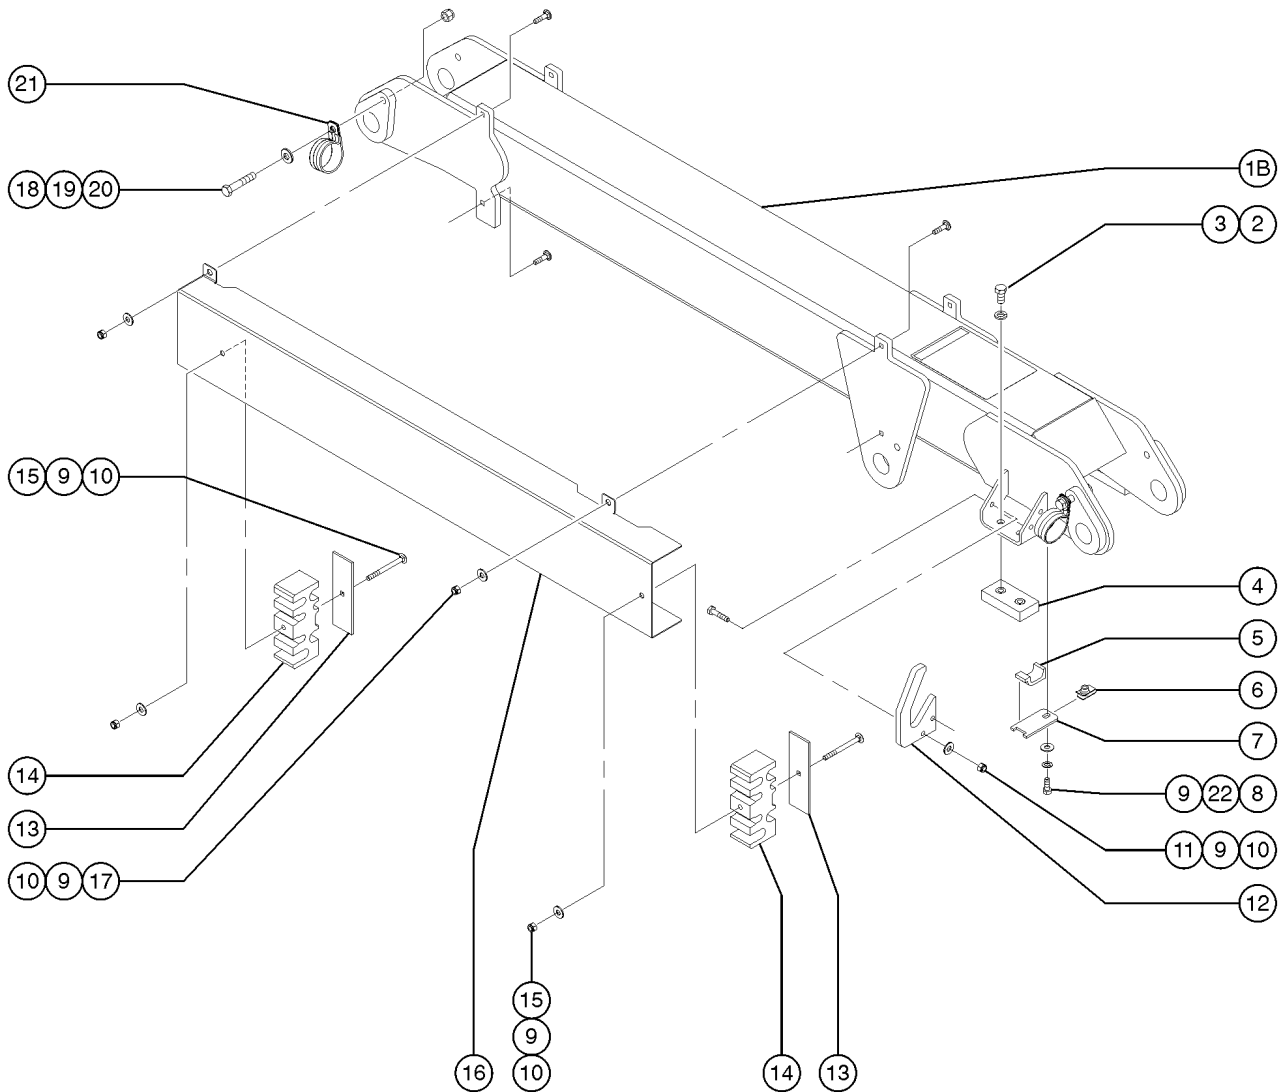

609.1 Jib Detail

Item	Part No.	Description	Qty.
1A	128513GT	SERVICE KIT,5FT JIB <i>required for first time replacement (includes part number 128534)</i>	
1B	128534GT	JIB BOOM ASSY W/WORD DECAL.....1 <i>use ONLY if service kit 128513 has been installed on the machine</i>	
2	8255GT	SCREW,HHC,3/8-16 X .75	
3	6021GT	WASHER,LOCK, .375	
4	81640GT	WEAR PAD,3 X 1.5 X.625 W/NUTS.....1	
5	119542GT	CLAMP,TWO HOSE.....1	
6	56912GT	SPRING CLIP,1/4-20,.025-.15X.54,ZAG.....1	
7	119536PGT	BRACKET,HOSE CLAMP,PAINTED.....1	
8	6888GT	SCREW,HHC,1/4-20 X 1	
9	6638GT	WASHER,FLAT,USS,1/4"Y	
10	6091GT	NUT,NYLOCK,1/4-20	
11	8915GT	SCREW,HHC,1/4-20 X 1.25	
12	128482GT	HOSE GUIDE, JIB.....1	
13	128483GT	BACKING PLATE, HOSE BLOCK, JIB....2	
14	128501GT	CLAMP,JIB HOSE/CABLE.....2	
15	128724GT	BOLT,CARRIAGE,1/4-20 X 2.75,G2	
16	128454PGT	COVER, JIB HOSES/CABLES.....1	
17	79456GT	BOLT,CARRIAGE,1/4-20 X 1.00,G2	
18	5224GT	SCREW,HHC,3/8-16 X 2	
19	5397GT	WASHER,FLAT,USS,5/16",Y	
20	4828GT	NUT,NYLOCK,3/8-16	
21	77181GT	CLAMP,1.63,#26 X 3/8,RUB CUSH.....2	
22	6356GT	WASHER,LOCK, .25