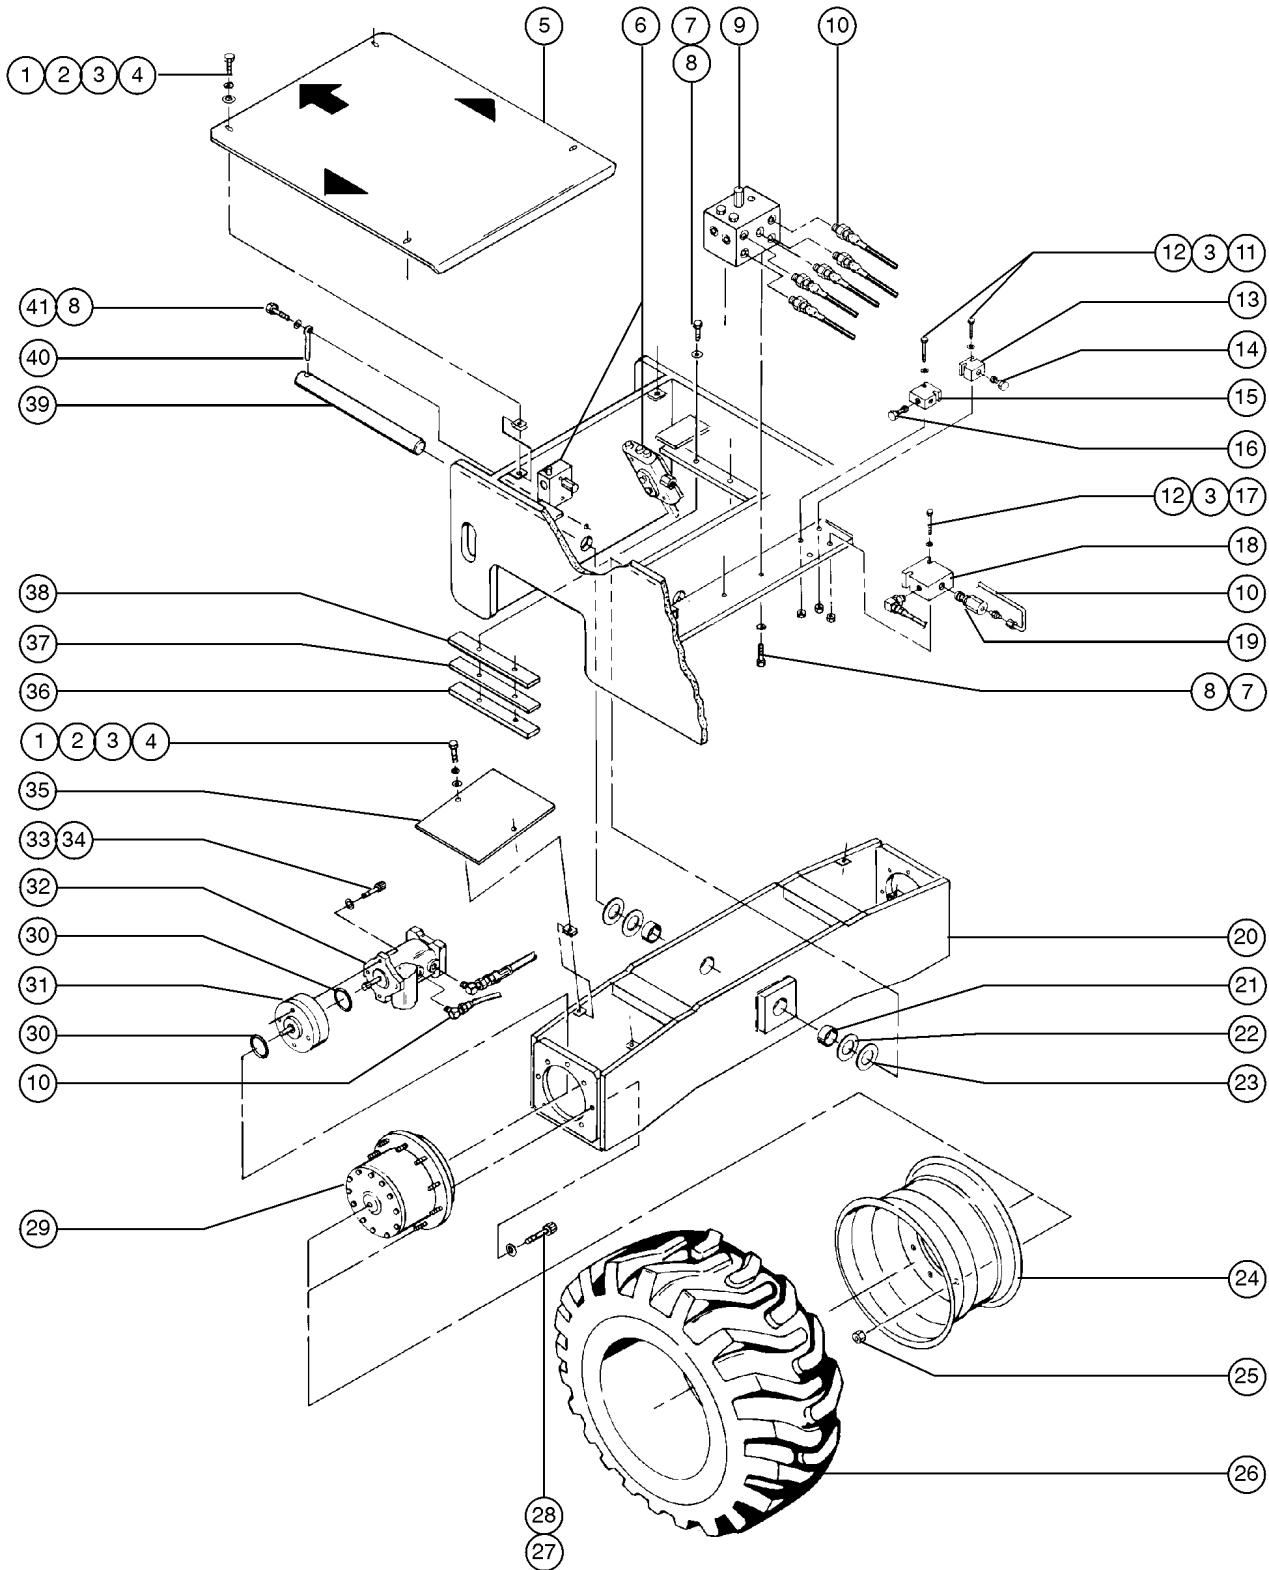

305.1 4WD Non-steer Axle

305.1 4WD Non-steer Axle

Item	Part No.	Description	Qty.	Item	Part No.	Description	Qty.
1	6090GT	SCREW,HHC,1/4-20 X .75.....	8	--	33440GT	SEAL KIT,TORQUE HUB (34115)***	
2	6356GT	WASHER,LOCK,.25.....	8	--	33441GT	STUD,WHEEL,3/4-16, (34115)	
3	6638GT	WASHER,FLAT,USS,1/4"Y.....	14	--	33989PGT	COVER, TORQUE HUB,PAINTED GRAY	
4	56912GT	SPRING CLIP,1/4-20,.025-.15X.54,ZAG.....	6	--	33990GT	O-RING, TORQUE HUB COVER	
5	33944GT	COVR W/DECLS,DR CHAS,NS END.....	1	--	33991GT	ACTUATOR,FOR/DISCONNECT ROD	
6		Ref. Oscillation Manifolds..... <i>refer to section 306.1</i>	1	--	33992GT	DISCONNECT ROD, TORQUE HUB	
7	8177GT	SCREW,HHC,1/2-13 X 1.5.....	7	--	58238GT	BEARING KIT,WHEEL DRIVE,S60***	
8	6033GT	WASHER,LOCK,0.5".....	8	--	58283GT	BOLT,COVER,WHEEL DRIVE,W3***	
9		Ref. 4WD Drive Manifold..... <i>refer to section 304.1</i>	8	--	58999GT	WASHER,THRUST,(33434)**	
10		Ref. Hydraulic Hoses & Fittings..... <i>refer to sections 307.1 and 308.1</i>	8	--	65802GT	WASHER,THRUST W3 HUB (53483)	
11	8179GT	SCREW,HHC,1/4-20 X 2.25.....	4	--	65846GT	BEARING,THRUST WASHER***	
12	6091GT	NUT,NYLOCK,1/4-20.....	6	--	65855GT	SNAP RING, W3/W6 TORQUE HUB*	
13	34544GT	VALVE,CHECK..... <i>includes index number 14</i>	1	--	72288GT	COUPLER, METAL(53483)	
14	27759GT	VALVE,CHECK.....	1	30	22811GT	O-RING,MOTOR TO BRAKE***..... <i>measures approx 4" x 0.10"</i>	4
15	34623GT	VALVE,PILOT TO CLOSED CHECK..... <i>includes index number 16</i>	1	31	73919GT	BRAKE,1200 INLB***..... <i>includes 2 each index number 30</i>	2
16	33562GT	VALVE,CHECK,PILOT OPERATED.....	1	--	29291GT	SEAL KIT,MICO..... <i>for Mico Brake 29422 and 41913</i>	2
17	12343GT	SCREW,HHC,1/4-20 X 3.....	2	--	29292GT	BRAKE,LINING KIT,MICO..... <i>for Mico Brake 29422</i>	2
18	34547GT	VALVE,DIRECTIONAL,2POS.2WAY..... <i>includes index number 19</i>	1	--	29293GT	BEARING KIT,MICO..... <i>for Mico Brake 29422 and 41913</i>	2
19	33563GT	VALVE,DIRECTIONAL,2 POS 2 WAY.....	1	--	65608GT	BEARING KIT, AUSCO***	
20	33945GT	NON-STEER AXLE ASSEMBLY S60%..... <i>includes index number 21</i>	1	--	75658GT	LINING KIT,AUSCO (73918)***	
21	34639GT	BEARING,2.5"ID X 2.75 X 2.25"L.....	2	--	75659GT	SEAL KIT, AUSCO (73918)	
22	29746GT	WASHER,FLAT,2.5 X 4 X .062		32	24667GT	DRVE MOTOR REAR,4WD/1DEGREE... <i>includes 1 each index number 30</i>	2
23	25436GT	WASHER,THRUST,2.56 X 4.0 X .18		--	49897GT	GASKET,TURTLE,DRV MTR,EDC	
24	73184GT	WHEEL,19.5 X 11.75,10 HOLE***.....	2	--	65865GT	SEAL KIT, SUNSTRAND.....	2
--	73180GT	TIRE & WHEEL RH, AIR S60***..... <i>shown</i>	2	--	83081GT	COVER, SERVO (24667)	
--	73181GT	TIRE & WHEEL LH, AIR S60.....	2	33	7261GT	SCREW,HHC,1/2-13 X 5 BLACK..... <i>for Mico Brakes</i>	4
--	73182GT	TIRE & WHEEL ASSY.RIGHT,FF S60		--	56680GT	SCREW,SHC,1/2-13 X 4.50 ZINC <i>for Ausco Brake</i>	
--	73183GT	TIRE & WHEEL ASSY.LEFT,FF S60.....	2	34	13066GT	WASHER,FLAT,.5 HARDENED.....	4
25	34127GT	NUT,LUG,3/4-16 X 7/8 RADIUS.....	20	35	34409P-SGT	COVER,REAR AXLE BLUE.....	2
26	73185GT	TIRE,38/65D-19.5,16PLY,OTR*.....	2	36	34217P-SGT	BAR,AXLE ROTATION STOP,PAINTED..... <i>oscillating models</i>	2
27	45066GT	SCREW,SHC,5/8-11 X 2.25.....	16	--	34218P-SGT	BAR,AXLE ROTATION STOP,OSC..... <i>non-oscillating models</i>	2
28	13064GT	WASHER,FLAT,.625 HARDENED.....	16	37	34215GT	SHIM,AXLE ROTATION STOP,12GA	
29	33434GT	WHEEL DRIVE,W3 73:1***.....	2	38	34216GT	SHIM,AXLE ROTATION STOP,22GA	
--	147558GT	KIT,BEARING,TAPERED,OUTER***		39	34273GT	PIN,2.50DIAX21.12LG,1HOLE.....	1
--	147559GT	KIT,BEARING,TAPERED,INNER***		40	1256267GT	ROD END,.5 X 3.75,ZAG.....	3
--	33434GT	WHEEL DRIVE,W3 73:1***.....	2	41	6096GT	SCREW,HHC,1/2-13 X 2 GR5.....	1