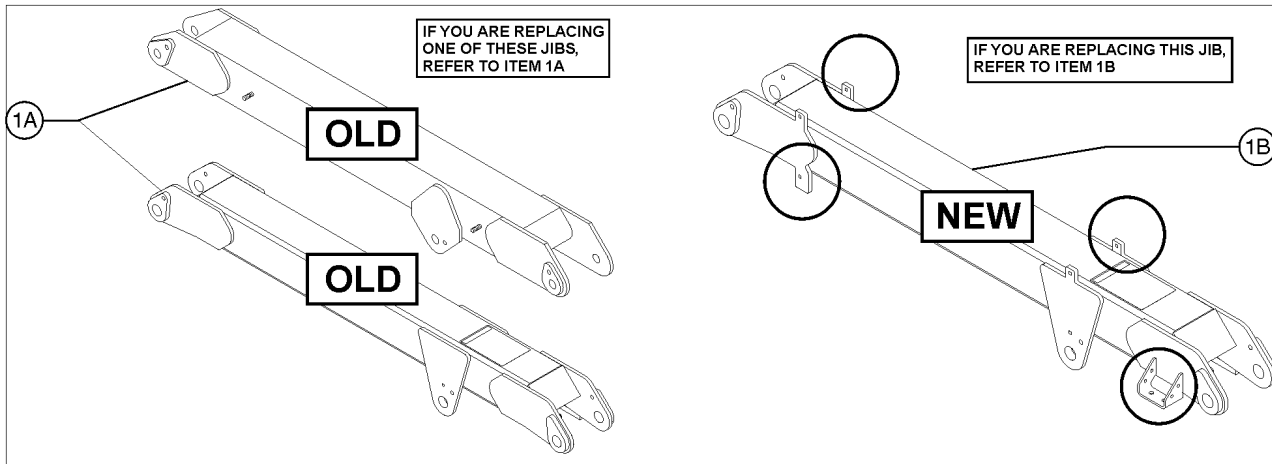

609.1 Jib Detail

Item	Part No.	Description	Qty.
1A	128513GT	SERVICE KIT,5FT JIB <i>required for first time replacement (includes part number 128534)</i>	
1B	128534GT	JIB BOOM ASSY W/WORD DECAL.....1 <i>use ONLY if service kit 128513 has been installed on the machine</i>	
2	8255GT	SCREW,HHC,3/8-16 X .75	
3	6021GT	WASHER,LOCK, .375	
4	81640GT	WEAR PAD,3 X 1.5 X.625 W/NUTS.....1	
5	119542GT	CLAMP,TWO HOSE.....1	
6	56912GT	SPRING CLIP,1/4-20,.025-.15X.54,ZAG.....1	
7	119536PGT	BRACKET,HOSE CLAMP,PAINTED.....1	
8	6888GT	SCREW,HHC,1/4-20 X 1	
9	6638GT	WASHER,FLAT,USS,1/4"Y	
10	6091GT	NUT,NYLOCK,1/4-20	
11	8915GT	SCREW,HHC,1/4-20 X 1.25	
12	128482GT	HOSE GUIDE, JIB.....1	
13	128483GT	BACKING PLATE, HOSE BLOCK, JIB....2	
14	128501GT	CLAMP,JIB HOSE/CABLE.....2	
15	128724GT	BOLT,CARRIAGE,1/4-20 X 2.75,G2	
16	128454PGT	COVER, JIB HOSES/CABLES.....1	
17	79456GT	BOLT,CARRIAGE,1/4-20 X 1.00,G2	
18	5224GT	SCREW,HHC,3/8-16 X 2	
19	5397GT	WASHER,FLAT,USS,5/16",Y	
20	4828GT	NUT,NYLOCK,3/8-16	
21	77181GT	CLAMP,1.63,#26 X 3/8,RUB CUSH.....2	
22	6356GT	WASHER,LOCK, .25