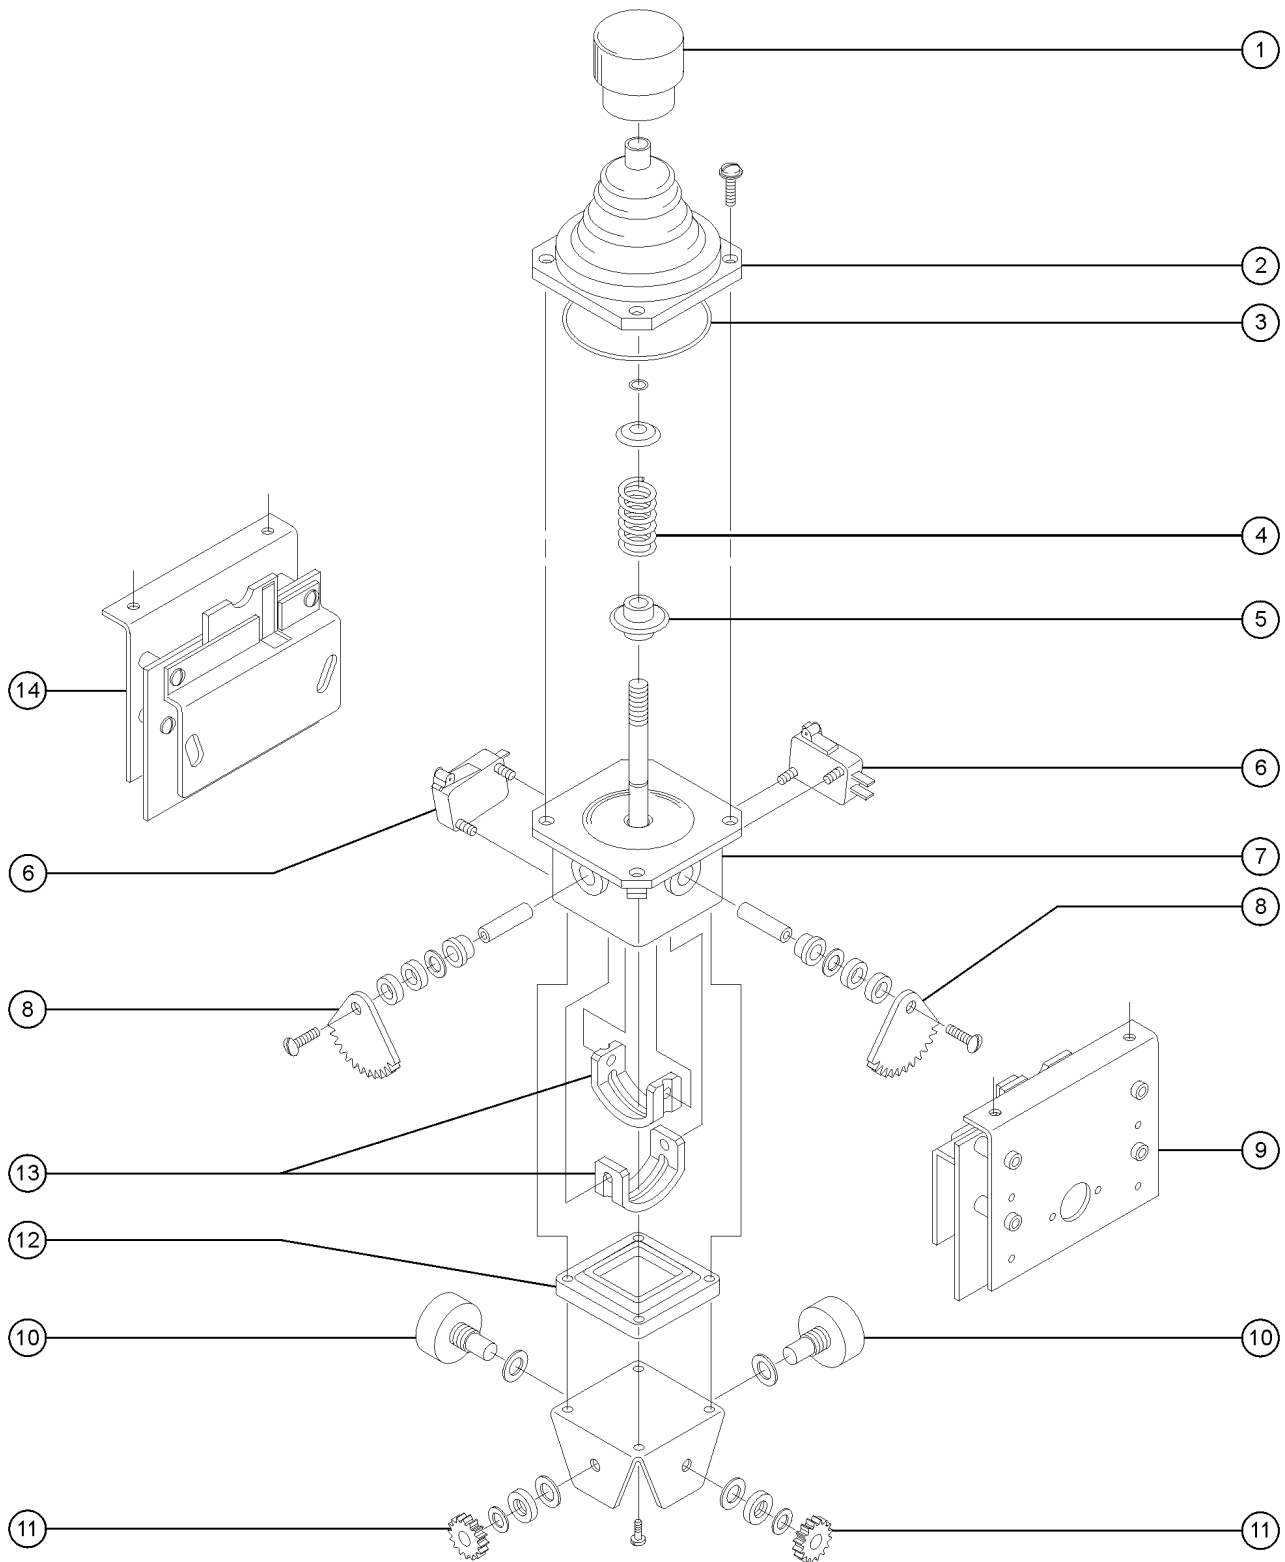

706.1 Joystick Controller - Boom Functions, Dual Axis

706.1 Joystick Controller - Boom Functions, Dual Axis

Item	Part No.	Description	Qty.
--	40613GT	JOYSTICK,DUAL AXIS CONTROLL.** <i>OEM joystick, contains all shown service parts</i>	
--	40613HGT	JOYSTICK,DUAL AXIS CONTROLL.** <i>aftermarket joystick replacement</i>	
1	27133GT	HANDLE,CAP,CONTROLLER.....	1
2	27134GT	BOOT,CONTROLLER..... <i>includes 46272</i>	1
--	46272GT	FLANGE-JOYSTICK MOUNTING,44988.....	1
3	31526GT	O-RING,BOOT,CONTROLLER..... <i>to SN 1321</i>	1
4	27511GT	SPRING,24493 CONTROLLER.....	1
5	31283GT	BUSHING,SPRING SEAT.....	1
6	19712GT	MICROSWITCH,V3L-139-D8..... <i>to SN 1321</i>	4
--	19712GT	MICROSWITCH,V3L-139-D8..... <i>from SN 1322</i>	2
7	31284GT	SHAFT ASSY W/HOUSING.....	1
8	27512GT	JOYSTICK, DRIVE GEAR, (24493).....	2
9	48413GT	PCB,ASSY,BOOM ROTATE,40613*.....	1
10	33518GT	POTENTIOMETER (34419)..... <i>to SN 1321</i>	2
--	72356GT	POTENTIOMETER (40613)..... <i>from SN 1322 (supplier p/n EPVR-342)</i>	2
--	83088GT	POTENTIOMETER (40613) <i>from SN 1322 (suppler p/n EPVR-464)</i>	
11	27514GT	GEAR, SLAVE, 24493.....	2
12	58923GT	SADDLE BRCKT40613,34419,53073*....	1
13	37948GT	SADDLES-SET(24493,40613,53073*.....	1
14	48414GT	PCB,ASSY,BOOM UP/DOWN,40613***.....	1