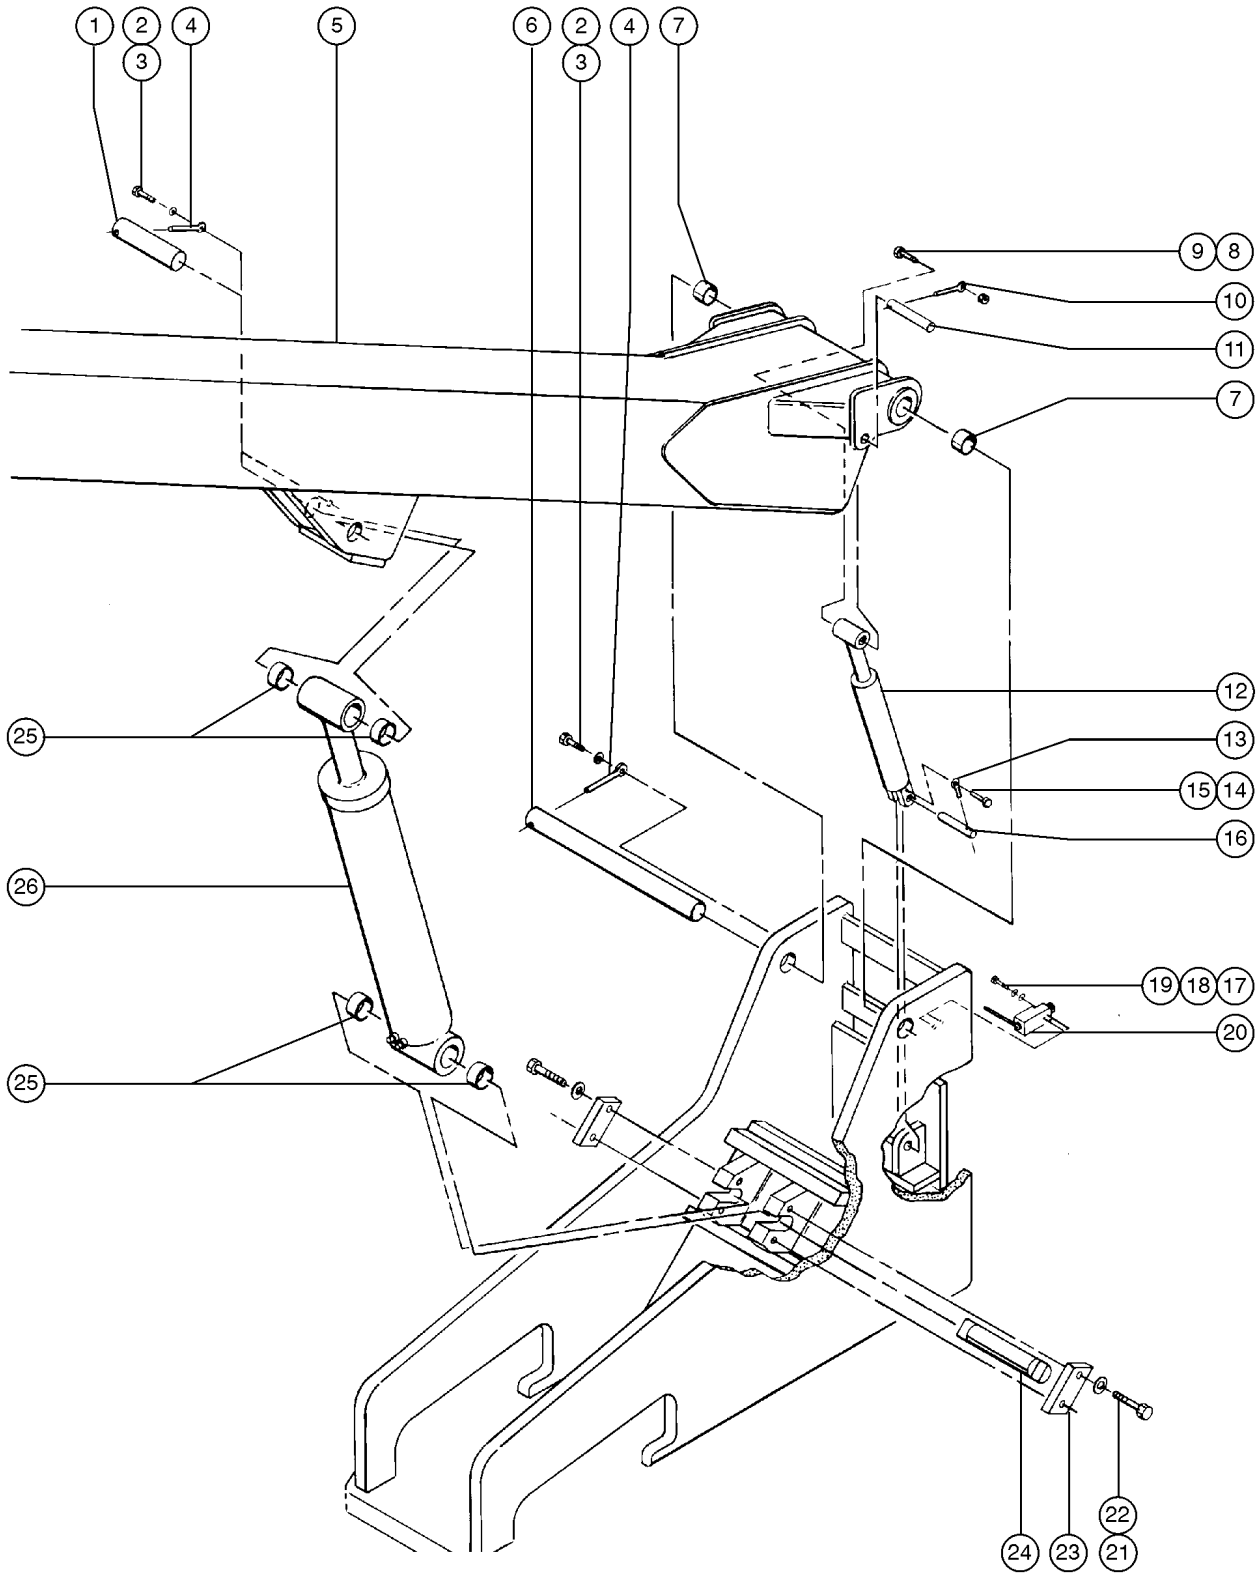

601.1 Boom Lift and Master Leveling Cylinder Installation

601.1 Boom Lift and Master Leveling Cylinder Installation

Item	Part No.	Description	Qty.
1	34269GT	PIN,2.50DIAX13.75LG,1HOLE.....	1
2	8177GT	SCREW,HHC,1/2-13 X 1.5.....	2
3	6033GT	WASHER,LOCK,0.5".....	3
4	1256267GT	ROD END,.5 X 3.75,ZAG.....	2
5		Ref. Boom Installation..... <i>refer to sections 602.1 and 603.1</i>	2
6	34271GT	PIN,2.50DIAX29.13LG,1HOLE.....	1
7	34131GT	BEARING,2.50IDX3.00ODX2.00L.....	2
8	8516GT	SCREW, HCC, 3/8-16 X 1.50.....	1
9	4828GT	NUT,NYLOCK,3/8-16.....	1
10	825019GT	ROD END,.375X3.69,ZAG.....	1
11	34270GT	PIN,1.25DIAX6.62LG,1HOLE.....	1
12	63209GT	CYLINDER,MASTER***.....	1
--	25683GT	BEARING,POLYGON,20DU12.....	1
--	33487GT	SEAL KIT,HYDRAULIC CYLINDER***..... <i>For cylinder 34118; check cylinder part number stamp or label prior to ordering</i>	1
--	63349GT	SEAL KIT,CYL (63209)..... <i>For cylinder 63209; check cylinder part number stamp or label prior to ordering</i>	1
13	1255452GT	ROD END,.375 X 2.25,ZAG.....	1
14	6175GT	SCREW,HHC,3/8-16 X 1.....	1
15	6021GT	WASHER,LOCK,.375.....	1
16	34276GT	PIN,1.25DIAX3.37LG,1HOLE.....	1
17	16486GT	SCREW,RHM,10-32 X 1.75.....	2
18	6607GT	WASHER,LOCK,#10 PLTD.....	2
19	6146GT	WASHER,FLAT,MS,#10,Y.....	2
20	~~88356-127J5GT~~	SWITCH,LIMIT,W/6.25"SPRING ARM.....	1
--	106433GT	LS SPRING WAND (ZCY91)	
--	19491GT	CONTACTOR,LIMIT SWITCH	
21	33557GT	SCREW,HHC,3/4-10 X 2.00,GR5.....	4
22	34550GT	WASHER,LOCK,.75 PLTD.....	4
23	33822PGT	PIN RETAINER,PRI.CYL.BLUE.....	2
24	33823GT	PIN,PRI.CYL./SWING CHASSIS.....	1
25	33505GT	BEARING,GARLOCK,40DU26.....	4
26	35657GT	CYLINDER,LIFT,S60 BOBALEE**..... <i>includes index number 25</i>	1
--	33428GT	VALVE,COUNTERBALANCE.....	1
--	33895GT	SEAL KIT,HYD.CYL. 34422.....	1