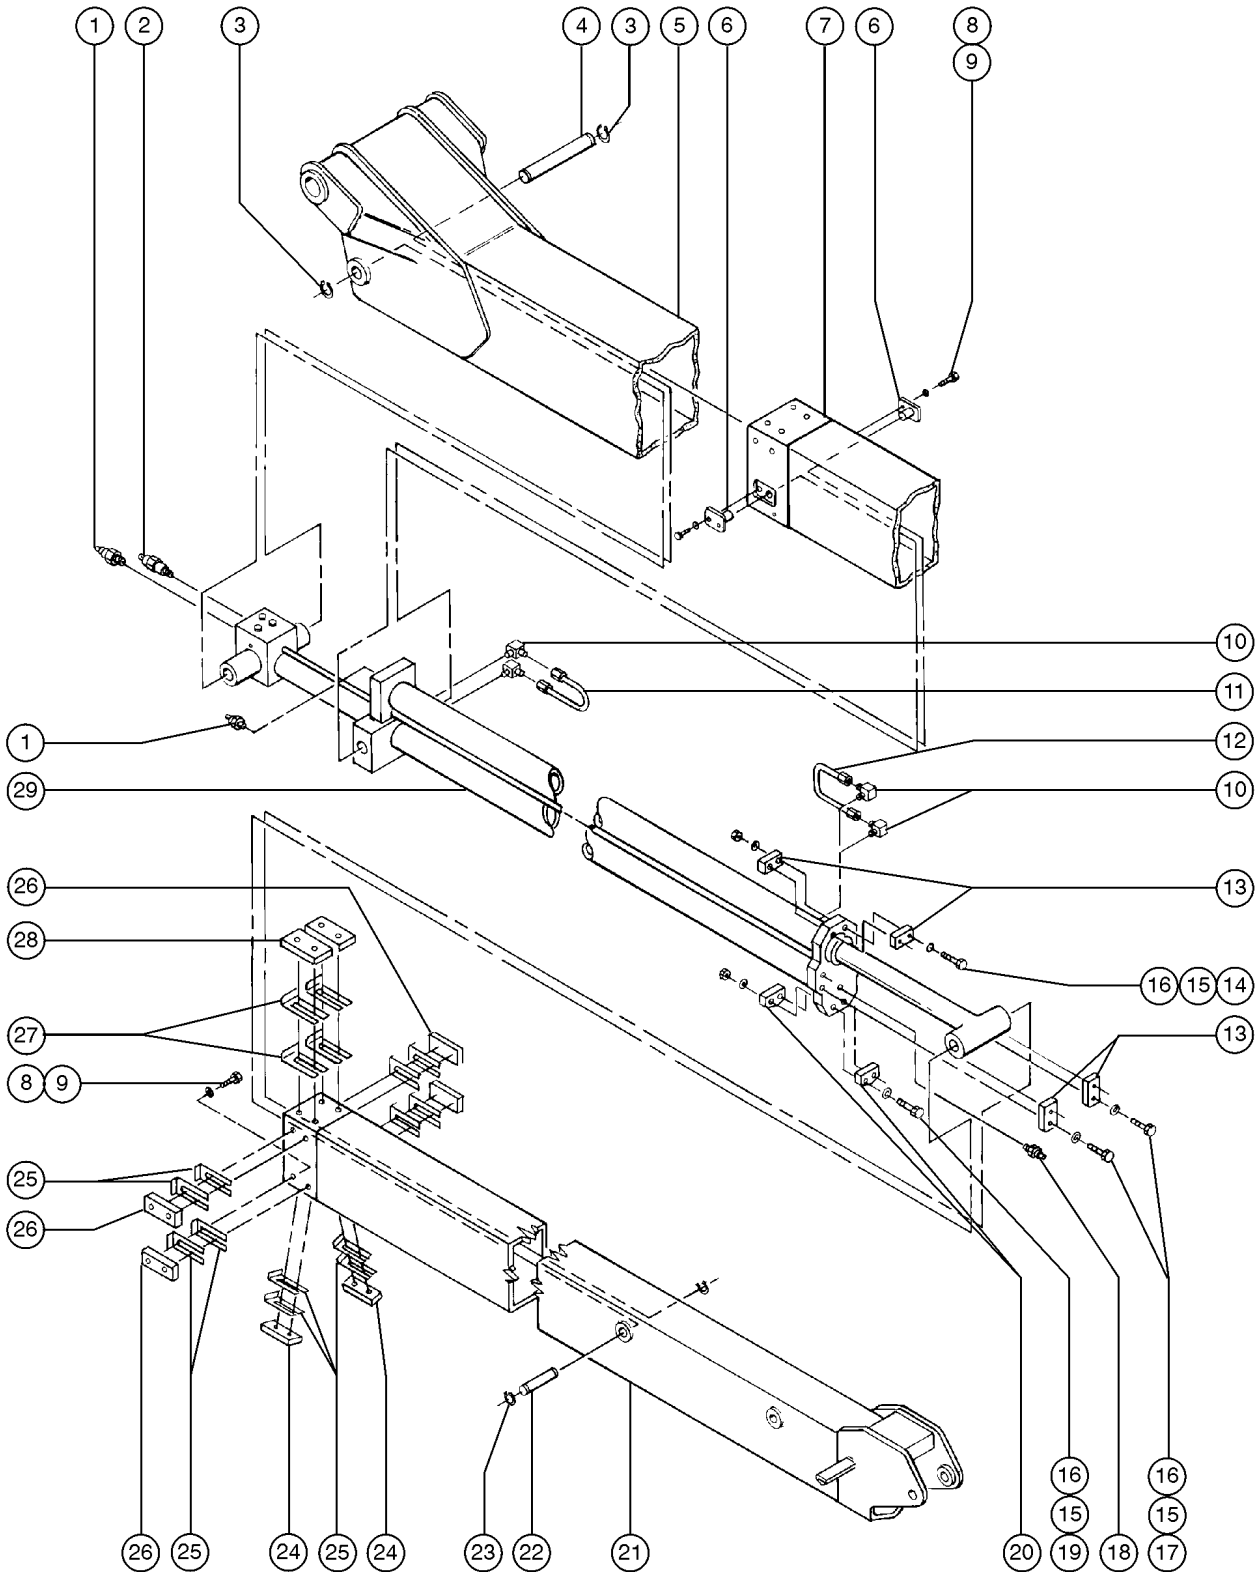

602.1 Boom Installation - View 1

602.1 Boom Installation - View 1

Item	Part No.	Description	Qty.	Item	Part No.	Description	Qty.
1	36188GT	VALVE,COUNTERBAL.CACA-LHN@2000.2		--	63340GT	SEAL KIT,CYL,S60 (63201)*** <i>Bottom (for black color cylinder assembly 63201)</i>	
--	43018GT	SEAL KIT (39345)		--	63341GT	SEAL KIT,CYL,S60 (63201)*** <i>Top (for black color cylinder assembly 63201)</i>	
2	36207GT	VALVE,COUNTERBAL.CWCA-LHN@2000.1					
--	62449GT	SEAL KIT,SUN "CWCA" CB VALVES*					
3	825796GT	SNAP RING,EXTERNAL,1.50,ZAG.....2					
4	34268GT	PIN,1.50DIAX14.41LG,2RING.....1					
5	33947GT	BOOM TUBE ASSEMBLY.....1					
6	34170-SGT	EXT.CYL.MOUNTING PIN WLDMT.....2					
7	34429GT	WELD,BOOM,#2,V-BOTTOM.....1					
8	6175GT	SCREW,HHC,3/8-16 X 1.....18					
9	6021GT	WASHER,LOCK,.375.....18					
10	13921GT	ELBOW,070220-4-4.....4					
11	34741GT	FLARE TUBE ASSY,EXT.CYLINDER....1					
12	34736GT	FLARE TUBE ASSY,EXT.CYLINDER....1					
13	34165GT	WEAR PAD,EXTENSION CYLINDER....4					
14	6884GT	SCREW,HHC,1/4-20 X 2.5.....2					
15	6638GT	WASHER,FLAT,USS,1/4"Y.....8					
16	6889GT	NUT,LP NYLOCK,1/4-20.....8					
17	4266GT	SCREW,HHC,1/4-20 X 2.....4					
18	33494GT	VALVE,SEQUENCE.....1					
--	43018GT	SEAL KIT (39345)					
19	8179GT	SCREW,HHC,1/4-20 X 2.25.....2					
20	34165GT	WEAR PAD,EXTENSION CYLINDER....2					
21	227149GT	ASSY,S60/65 BOOM TUBE,V-BOTTOM.....1					
22	T108079GT	PIN,1.25DIAX8.30LG,2RING.....1					
23	30217GT	SNAP RING,EXTERNAL,1.25 DIA.**.....2					
24	30138GT	WEAR PAD,5 X 1.5 X .625 W/NUTS.....2					
25	29080GT	SHIM,WEAR PAD,5X 1.5 16GA					
26	34125GT	WEAR PAD,5 X 1.5 X .75 W/NUTS.....4					
27	34344GT	SHIM,SIDE PAD 16GA. 3 X 5					
28	34124GT	WEAR PAD,5 X 3 X .625 W/NUTS.....2					
29	63201GT	EXTENSION CYLINDER ASSY.S60**.....1 <i>includes index numbers 1, 2, 10 through 12 and 18</i>					
--		CYLINDER, EXTENSION, BOTTOM.....1 <i>Part is no longer available</i>					
--	33500GT	SEAL KIT,HYDRAULIC CYLINDER.....1 <i>Bottom (for red color cylinder assembly 34712)</i>					
--	33501GT	SEAL KIT,HYDRAULIC CYLINDER.....1 <i>Top (for red color cylinder assembly 34712)</i>					
--	33896GT	CYLINDER, EXTENSION, TOP.....1 <i>for red color cylinder assembly 34712</i>					
--	37499GT	SEAL KIT S60/S80 (35654/35620*.....1 <i>Top and Bottom (for cream color cylinder assembly 35654)</i>