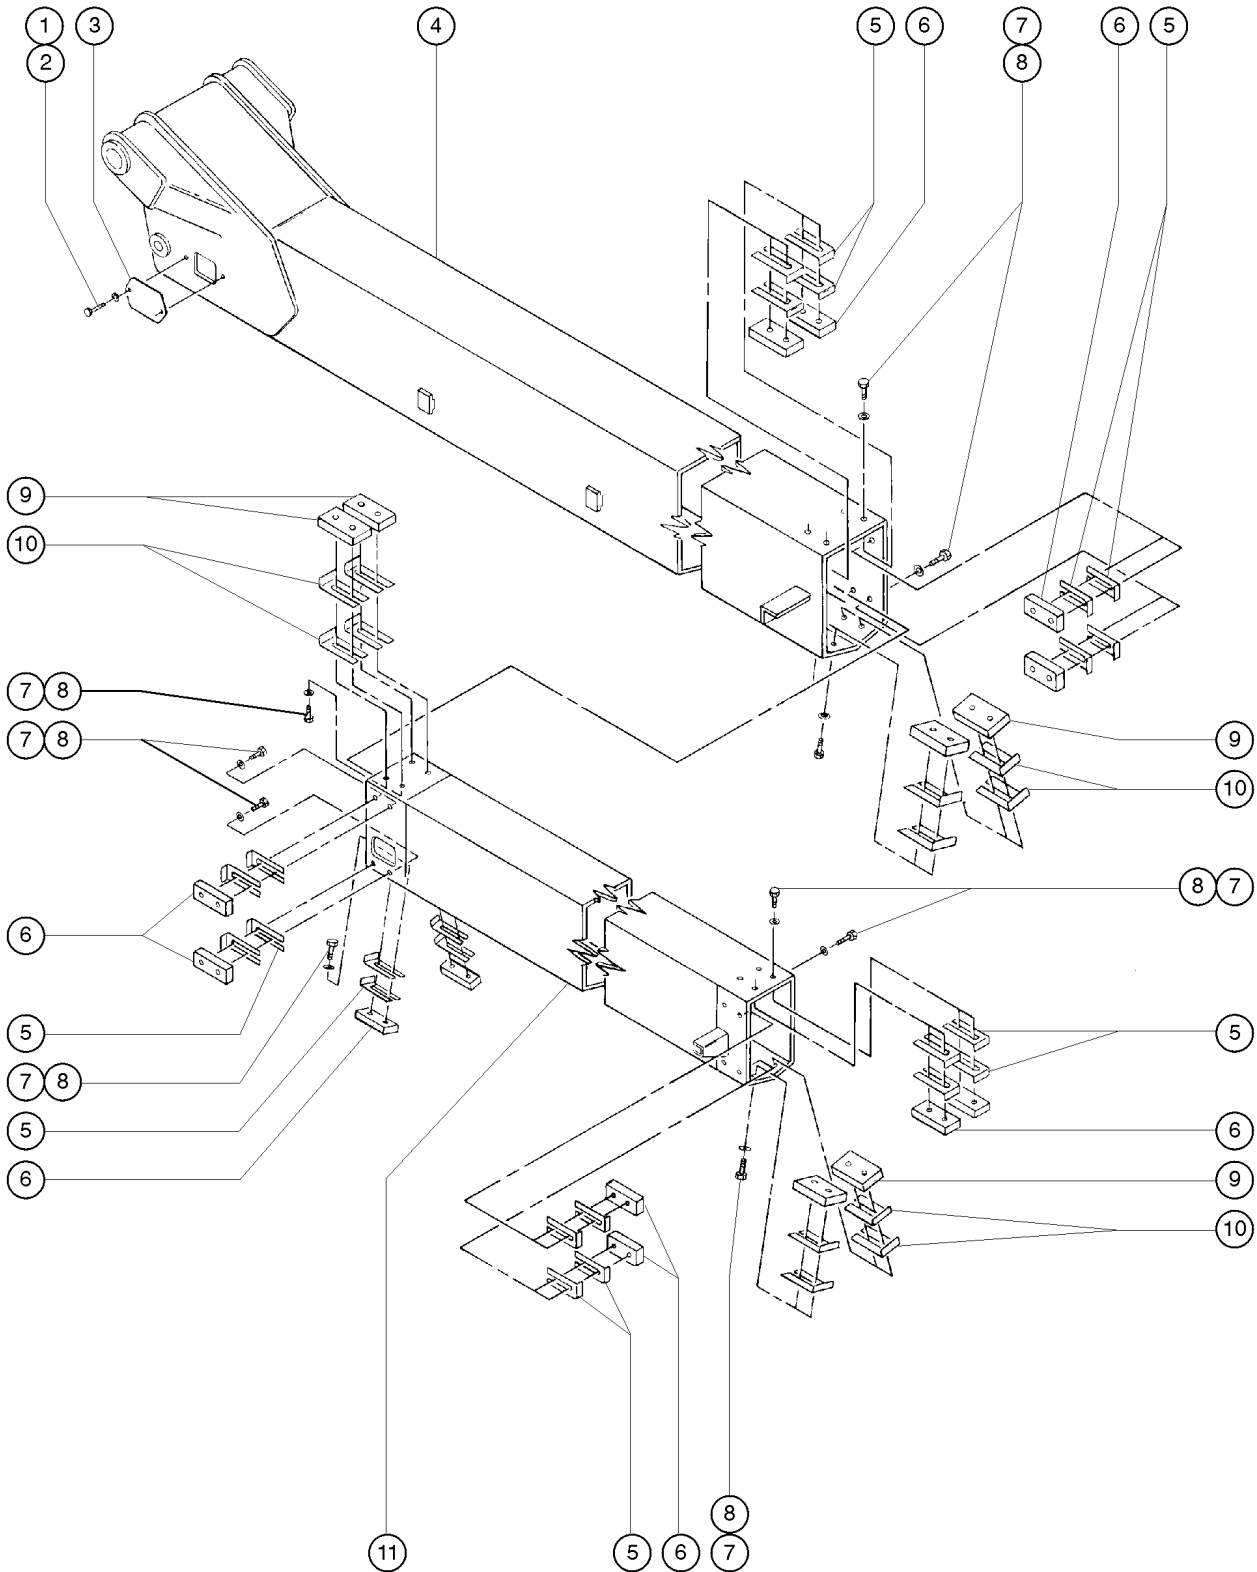

603.1 Boom Installation - View 2

Item	Part No.	Description	Qty.
1	6090GT	SCREW,HHC,1/4-20 X .75.....	4
2	6356GT	WASHER,LOCK,.25.....	4
3	34284PGT	COVER,BOOM SECTION #1 PNTD.....	2
4	33947GT	BOOM TUBE ASSEMBLY.....	1
5	29080GT	SHIM,WEAR PAD,5X 1.5 16GA	
6	30138GT	WEAR PAD,5 X 1.5 X .625 W/NUTS.....	18
7	6175GT	SCREW,HHC,3/8-16 X 1.....	48
8	6021GT	WASHER,LOCK,.375.....	48
9	34124GT	WEAR PAD,5 X 3 X .625 W/NUTS.....	2
10	34344GT	SHIM,SIDE PAD 16GA. 3 X 5	
11	34429GT	WELD,BOOM,#2,V-BOTTOM.....	1