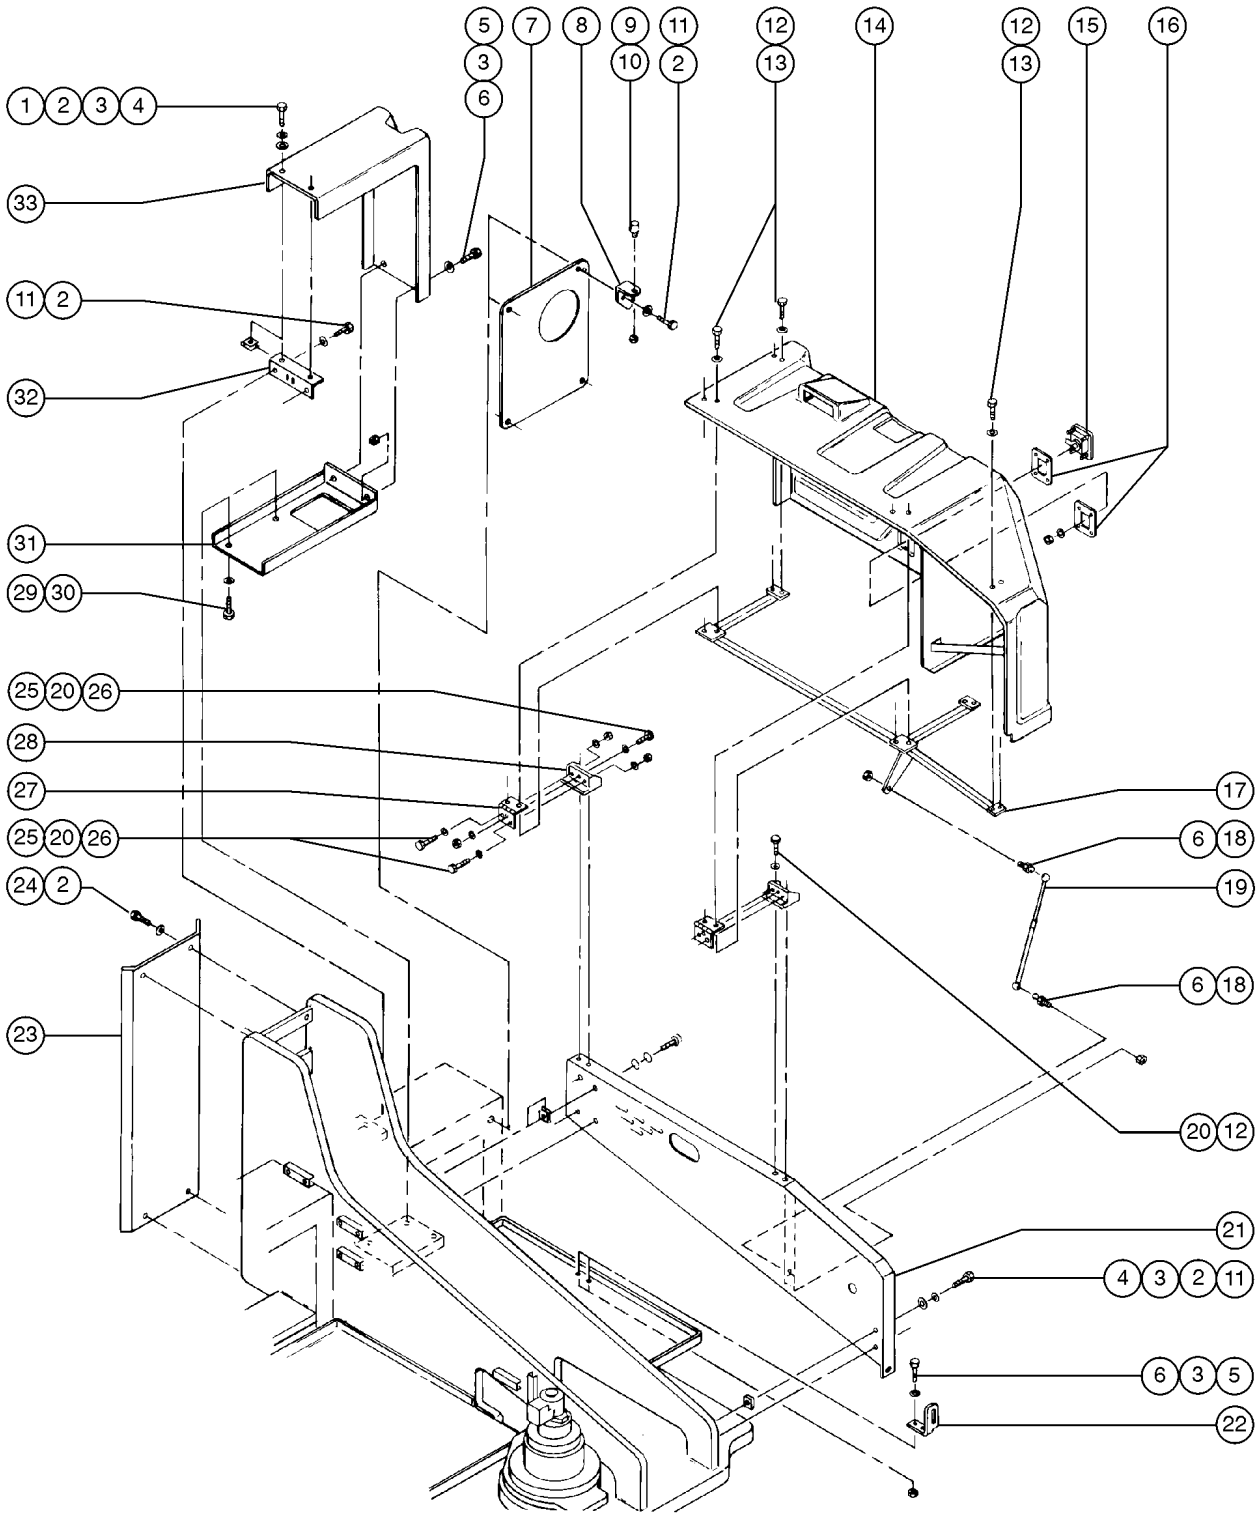

507.1 Turntable Covers - Engine Side

507.1 Turntable Covers - Engine Side

Item	Part No.	Description	Qty.	Item	Part No.	Description	Qty.
1	8516GT	SCREW, HCC, 3/8-16 X 1.50.....	2	32	34482PGT	BRACKET,COVER SUPPORT,S60 PNTD.....	1
2	6021GT	WASHER,LOCK, .375.....	18	33	34483GT	COVER,COUNTERWEIGHT,S60.....	1
3	6097GT	WASHER,FLAT,USS,3/8",Y.....	11				
4	29868GT	SPRING CLIP,3/8-16,.05-.20X.73,ZAG....	8				
5	6019GT	SCREW,HHC,3/8-16 X 1.25 GRD 5.....	3				
6	4828GT	NUT,NYLOCK,3/8-16.....	8				
7	30720PGT	BAFFLE,AIR,FORD,PAINTED.....	1				
		<i>Gasoline/LPG models</i>					
--	30721PGT	BAFFLE,AIR,DEUTZ,PAINTED.....	1				
		<i>Deutz Diesel models</i>					
8	53033P-SGT	BRKT,TRNTBL,COV ADJ,RH,PAINTED.....	1				
9	30973GT	BUMPER,RUBBER-1 X 1.25.....	1				
10	18504GT	NUT,LOCKING-LG.FLANGE,1/4-20.....	1				
11	6175GT	SCREW,HHC,3/8-16 X 1.....	10				
12	8915GT	SCREW,HHC,1/4-20 X 1.25.....	12				
13	12906GT	WASHER,FENDER,.25 X 1.25 X.062....	6				
14	32758GT	COVER ASSY,ENGINE,GAS/LPG.....	1				
		<i>Gasoline/LPG models; includes index numbers 15 and 16</i>					
--	33554GT	COVER ASSY, ENG. SIDE DIESEL**.....	1				
		<i>Deutz Diesel models; includes index numbers 15 and 16</i>					
15	28125GT	LATCH,FLUSH CUP***.....	2				
--	29314GT	KEY,LATCH, 1 PAIR (28125).....	2				
--	33510GT	LOCK PLUG ASSY, (28125).....	2				
16	28471GT	PLATE,SWING COVER LATCH.....	2				
17	30760GT	COVER SUPPORT WELDMENT RH.....	1				
18	33555GT	BALL STUD**.....	2				
19	28301GT	GAS STRUT,250 LBS FORCE***.....	2				
--	27377GT	RETAINER,GAS SPRING***.....	2				
--	72256GT	GAS STRUT,CONNECTOR (28301)					
20	6638GT	WASHER,FLAT,USS,1/4"Y.....	16				
21	30744GT	COVER SUPPORT WELDMENT RH.....	1				
22	30277PGT	COVER LATCH ANGLE,PAINTED.....	1				
23A	52088GT	COVER-TURNABLE W/DECALS S60...1					
23B	52089GT	COVER-TURNABLE W/DECALS S65...1					
24	8255GT	SCREW,HHC,3/8-16 X .75.....	6				
25	6888GT	SCREW,HHC,1/4-20 X 1.....	6				
26	6091GT	NUT,NYLOCK,1/4-20.....	6				
27	75073GT	HINGE,.375X.120THK.,SLOTTED.....	2				
28	35949P-SGT	BRACKET,COVER HINGE,BLUE.....	2				
29	6096GT	SCREW,HHC,1/2-13 X 2 GR5.....	2				
30	6095GT	WASHER,FLAT,USS,1/2",Y.....	2				
31	34481PGT	COUNTERWEIGHT TRAY,S60 PAINTED.....	1