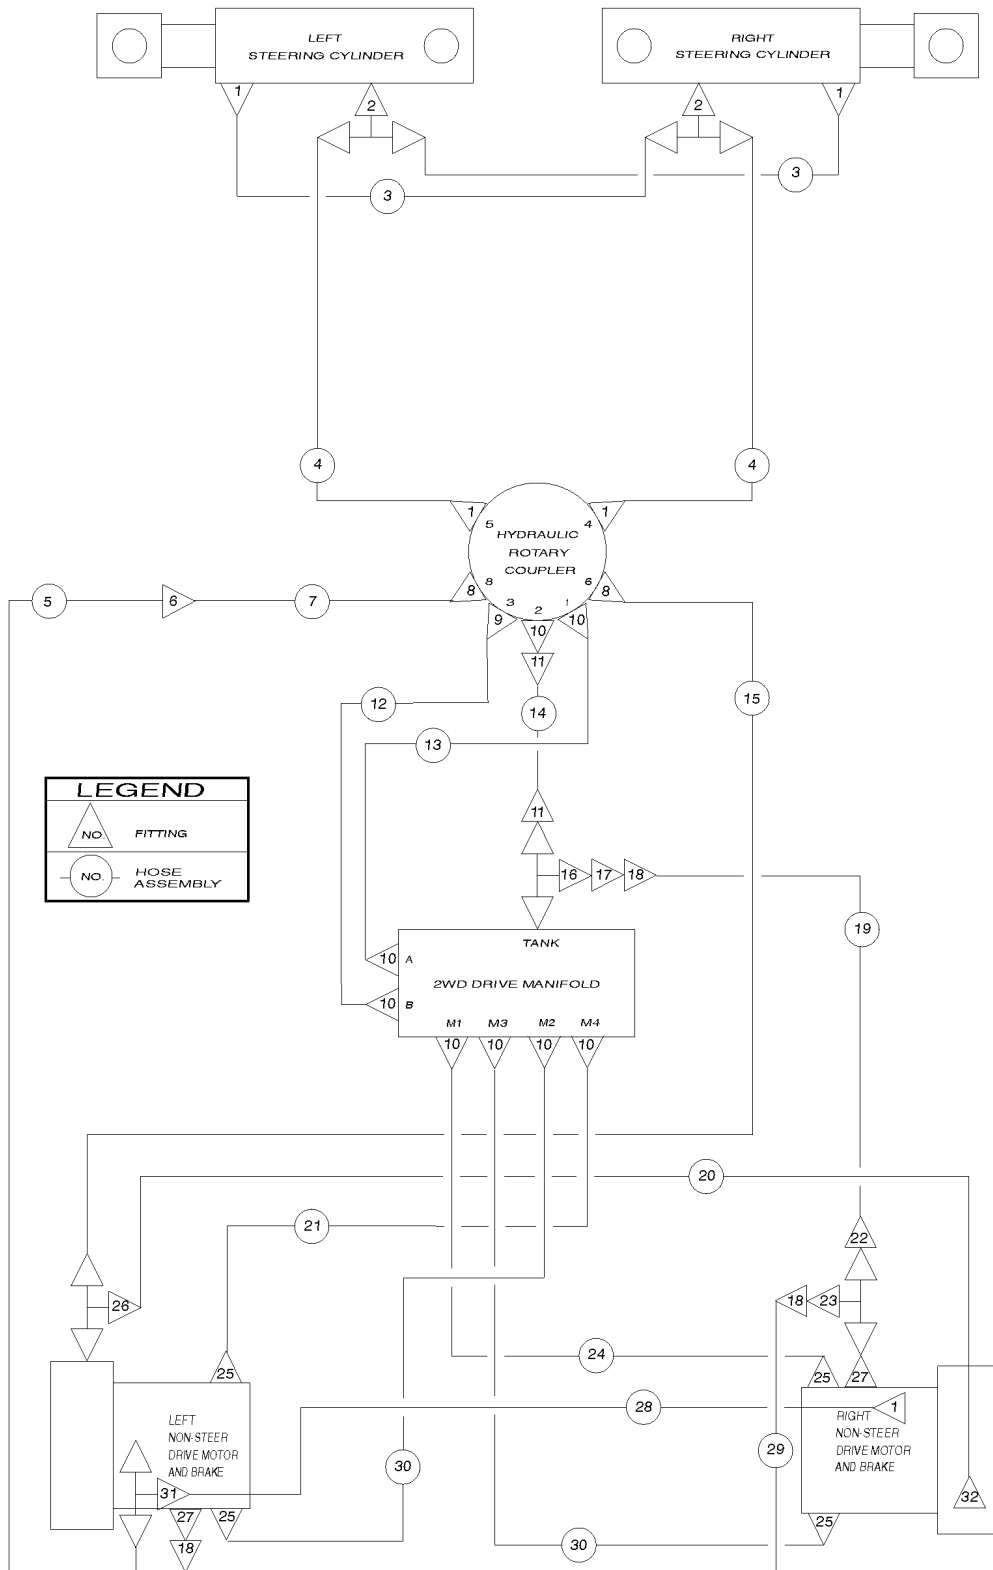

208.1 2WD Hydraulic Hoses and Fittings - Drive and Steer Systems

208.1 2WD Hydraulic Hoses and Fittings - Drive and Steer Systems