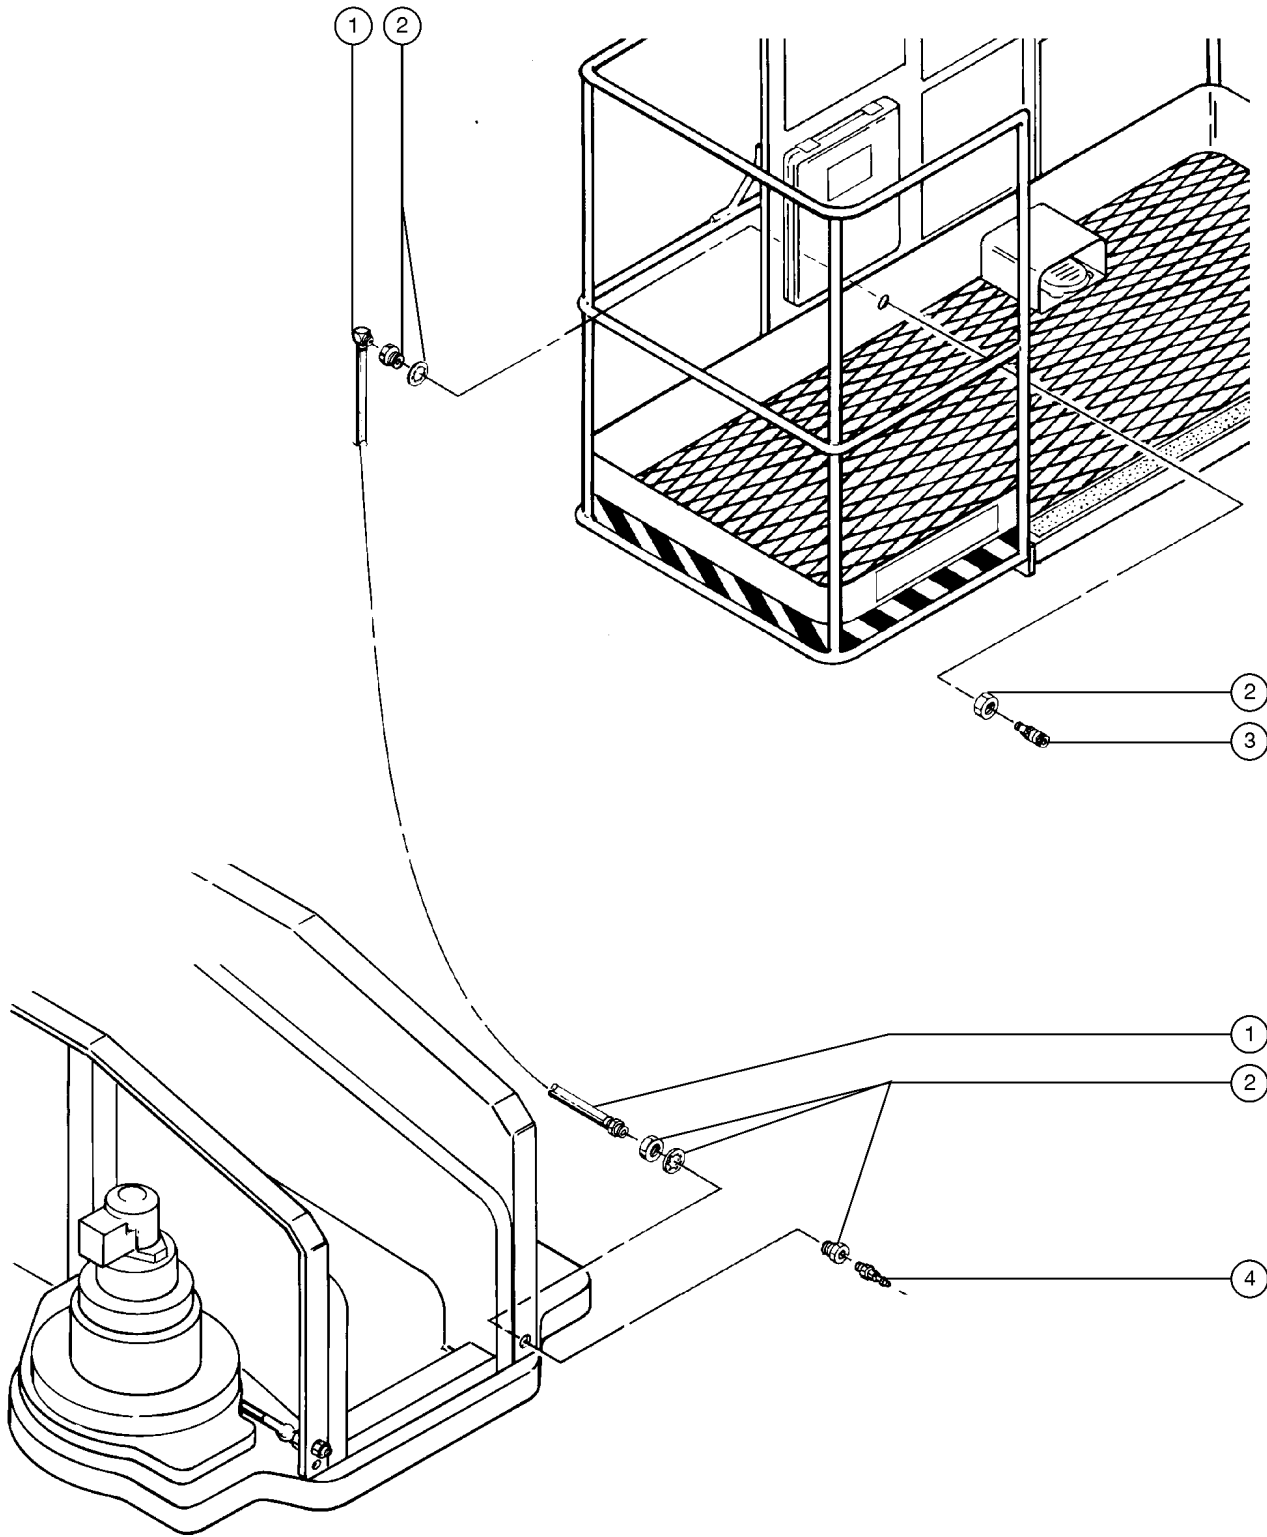

803.1 Airline to Platform

803.1 Airline to Platform

Item	Part No.	Description	Qty.
1	33892GT	AIRLINE ASSEMBLY.....	1
2	27900GT	BULKHEAD,FEMALE X 6 X 6.....	2
3	27895GT	COUPLER,1/4"SERIES 3/8 MPT.....	1
4	27894GT	PLUG,1/4"SERIES,3/8 MPT.....	1