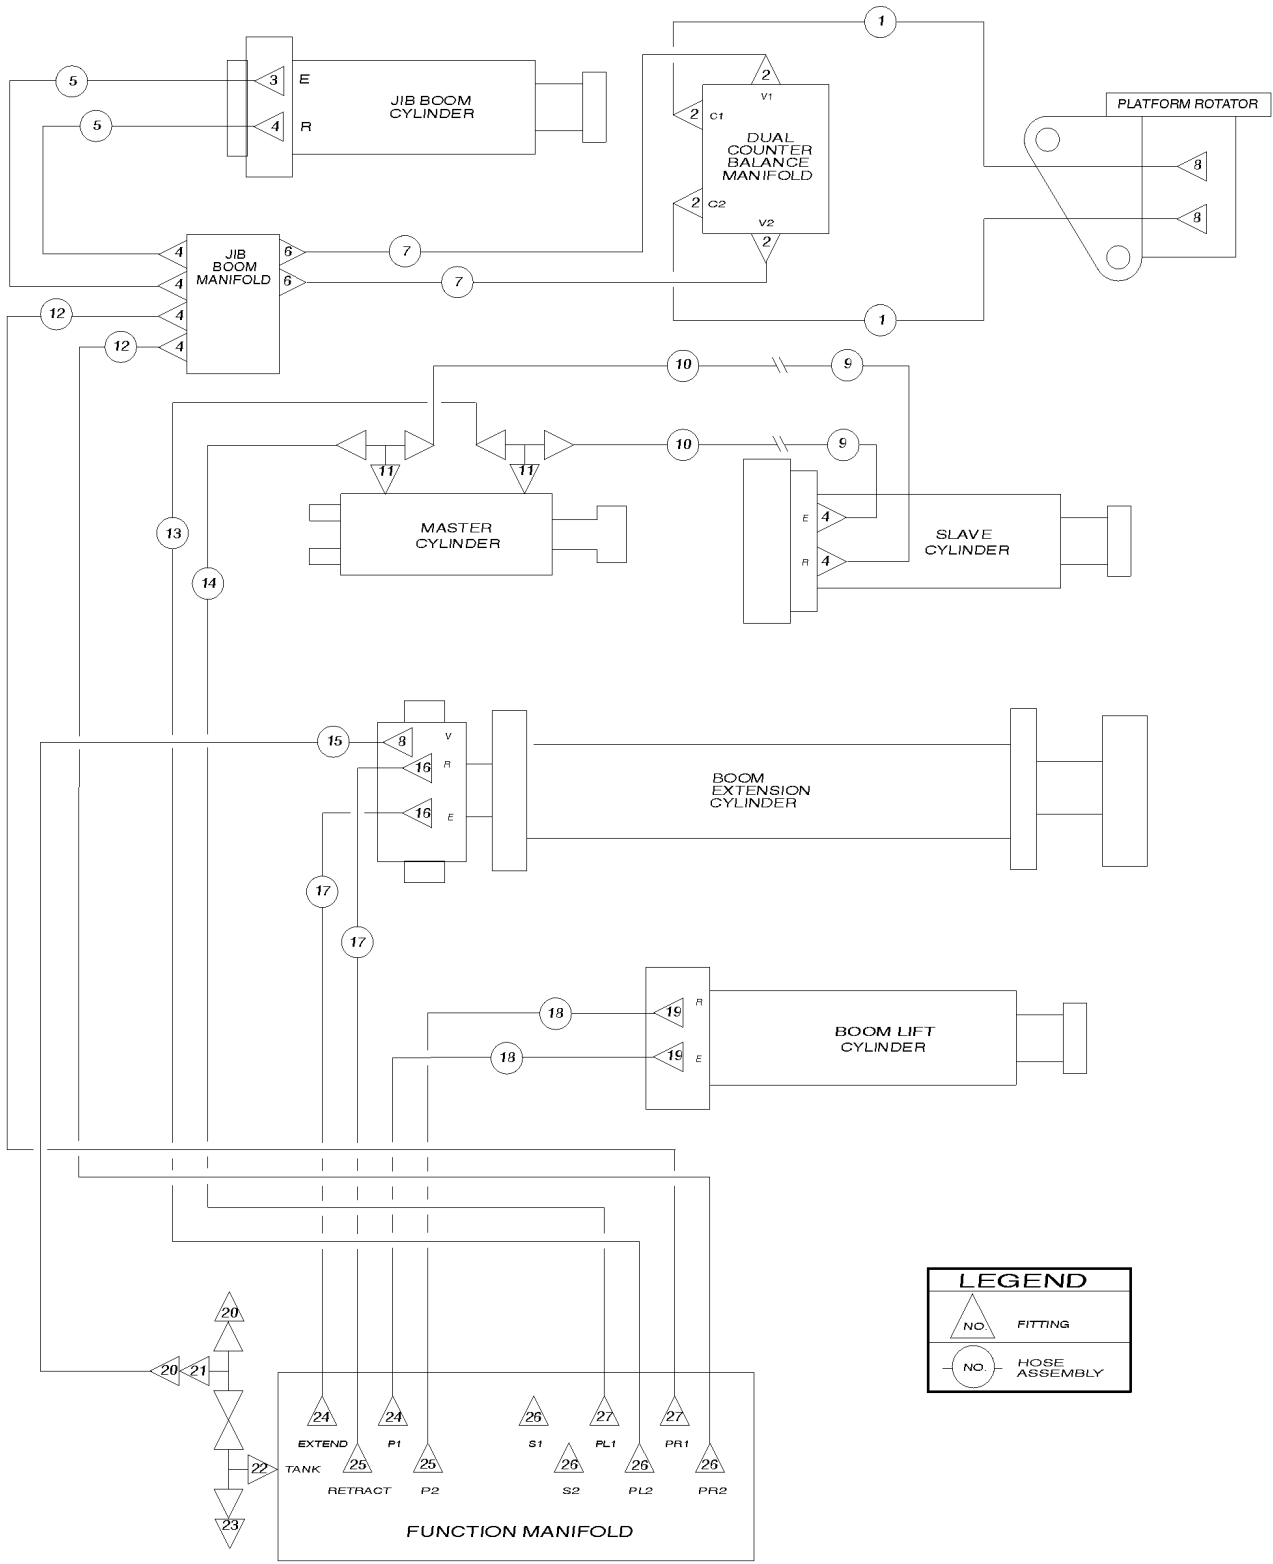

608.1 Hydraulic Hoses and Fittings - S-65 Models

608.1 Hydraulic Hoses and Fittings - S-65 Models

Item	Part No.	Description	Qty.	Item	Part No.	Description	Qty.
--	33994GT	PLUG AND CAP KIT-SERVICE,37 **		15	34570GT	HOSE ASSEMBLY, 186".....1 <i>Hose End - Female JIC Swivel, 4-2 (Synflex 3903-02544), Hose End - Female JIC Swivel, 4-2 (Synflex 3903-02544) & Hose - 1/8" Thermoplastic Medium Pressure (Synflex 3130-02)</i>	
1	34631GT	FLARE TUBE ASSY,JIB COUNTERBAL.....2		16	34635GT	ELBOW,070320-6-8.....2	
2	12340GT	ELBOW,070220-4-6.....4		17	34562GT	HOSE ASSEMBLY, 177".....2 <i>Hose End - Female JIC Swivel, 6-6 (Synflex 3903-06546), Hose End - 90o Female JIC Swivel, 8-6 (Synflex 3903-06648) & Hose - 3/8" Thermoplastic High Pressure (Synflex 3800-06)</i>	
3	34799GT	CONN,070120-4-6,WI.035 OR.....1		18	34558GT	HOSE ASSEMBLY, 96".....2 <i>Hose End - Female JIC Swivel, 6-6 (Synflex 3903-06546), Hose End - 90o Female JIC Swivel, 8-6 (Synflex 3903-06648) & Hose - 3/8" Thermoplastic High Pressure (Synflex 3800-06)</i>	
4	13756GT	CONNECTOR,070120-4-6.....7		19	18687GT	CONNECTOR,070120-6-8.....2	
5	34600GT	HOSE ASSEMBLY, 83".....2 <i>Hose End - Female JIC Swivel, 4-4 (Synflex 3903-04544), Hose End - 90o Female JIC Swivel, 4 JIC (Synflex 3903-04644) & Hose - 1/4" Thermoplastic Medium Pressure (Synflex 3130-04)</i>		20	30876GT	REDUCER,070123-10-4.....2	
6	30446GT	CONN,070120-4-6,WI.030 OR.....2		21	22975GT	TEE,RUN,070432-10.....1	
7	34653GT	HOSE ASSEMBLY, 88".....2 <i>Hose End - Female JIC Swivel, 4-4 (Synflex 3903-04544), Hose End - Female JIC Swivel, 4-4 (Synflex 3903-04544) & Hose - 1/4" Thermoplastic Medium Pressure (Synflex 3130-04)</i>		22	30875GT	TEE,BRANCH,070429-10-10.....1	
8	13755GT	CONNECTOR,070120-4-4.....3		23	45170GT	HOSE END,BARBED,SWIVEL,-12-12.....1	
9	34775GT	HOSE ASSEMBLY, 24".....2 <i>Hose End - Male Rigid JIC, 4-4 (Synflex 3903-04504), Hose End - 90o Female JIC Swivel, 4 JIC (Synflex 3903-04644) & Hose - 1/4" Thermoplastic Medium Pressure (Synflex 3130-04)</i>		24	32156GT	CONNECTOR,070122-8-8.....2	
10	34839GT	HOSE ASSY,735".....2 <i>Hose End - Female JIC Swivel, 4-4 (Synflex 3903-04544), Hose End - 90o Female JIC Swivel, 6-4 (Synflex 3903-06644) & Hose - 1/4" Thermoplastic Medium Pressure (Synflex 3130-04)</i>		25	45703GT	CONNECTOR,070120-8-8.....2	
11	45705GT	TEE,BRANCH,070429-6-6.....2		26	45412GT	CONNECTOR,070120-6-6.....4	
12	34840GT	HOSE ASSY,827".....2 <i>Hose End - 90o Female JIC Swivel, 4 JIC (Synflex 3903-04644), Hose End - 90o Female JIC Swivel, 6-4 (Synflex 3903-06644) & Hose - 1/4" Thermoplastic Medium Pressure (Synflex 3130-04)</i>		27	45412GT	CONNECTOR,070120-6-6.....2	
13	34561GT	HOSE ASSEMBLY, 136".....1 <i>Hose End - Female JIC Swivel, 6-4 (Synflex 3903-06544), Hose End - 90o Female JIC Swivel, 6-4 (Synflex 3903-06644) & Hose - 1/4" Thermoplastic Medium Pressure (Synflex 3130-04)</i>					
14	34715GT	HOSE ASSY,127".....1 <i>Hose End - Female JIC Swivel, 6-4 (Synflex 3903-06544), Hose End - 90o Female JIC Swivel, 6-4 (Synflex 3903-06644) & Hose - 1/4" Thermoplastic Medium Pressure (Synflex 3130-04)</i>