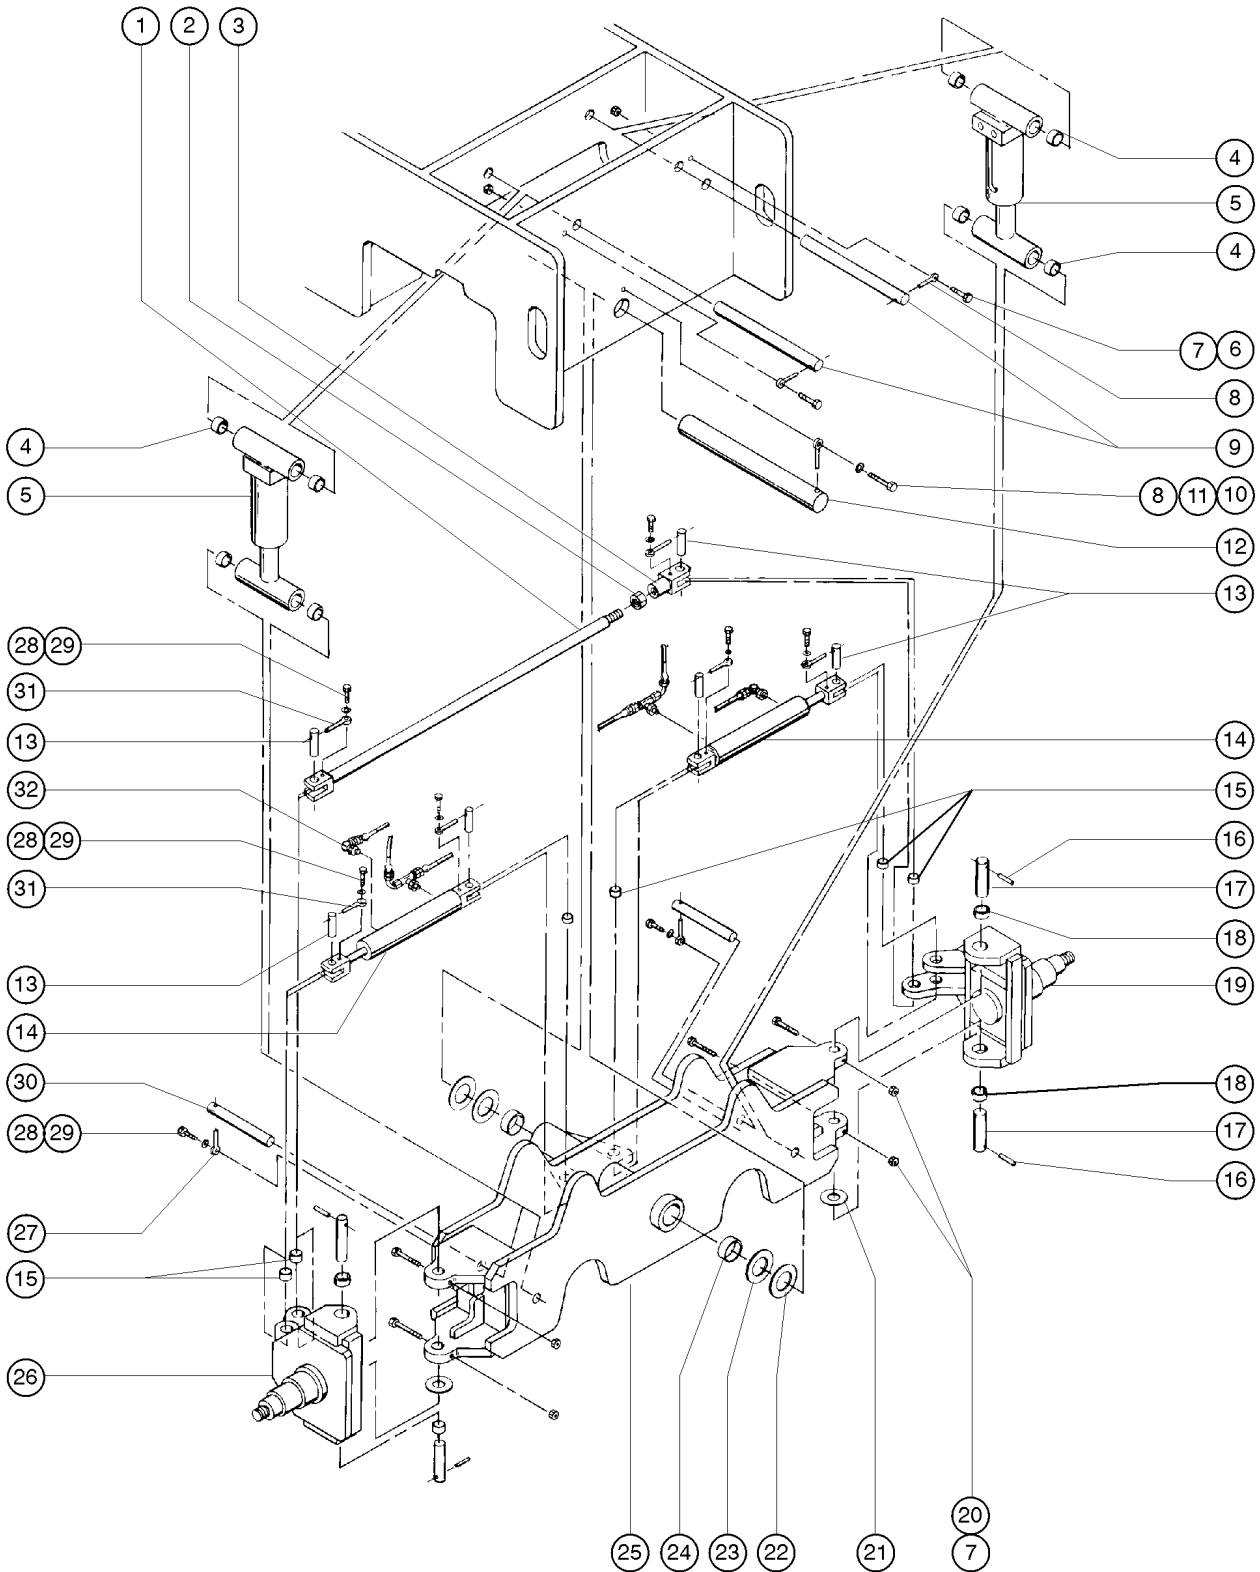

201.1 2WD Steer Axle Linkage - Oscillating Models

201.1 2WD Steer Axle Linkage - Oscillating Models

Item	Part No.	Description	Qty.	Item	Part No.	Description	Qty.
1	34484-SGT	TIE ROD WELDMENT,S60*** .....1 to SN 676	1	26	33904GT	YOKE ASSEMBLY, RIGHT SIDE, 2WD.....1 to SN 676; includes 2 each index numbers 15 and 18	1
1	63156GT	TIE ROD WELDMENT,S60*** from SN 677 to 2574	1	26	35001GT	YOKE ASSEMBLY,R.S.,2WD, S-60.....1 from SN 677 to 2574; includes 2 each index numbers 15 and 18	1
2	27953GT	NUT,HEX,JAM,1.25-7.....1	1	27	825019GT	ROD END,.375X3.69,ZAG.....2	2
3	33899GT	WELDMENT, ROD END.....1	1	28	6175GT	SCREW,HHC,3/8-16 X 1.....8	8
4	45072GT	BEARING,GARLOCK,24DU24.....8	8	29	6021GT	WASHER,LOCK,.375.....8	8
5	1264673GT	CYLINDER, OSCILLATE, S60.....1 includes 4 each index number 4	1	30	34641GT	PIN,OSC. AXLE/DRIVE CHASSIS.....2	2
--	33428GT	VALVE,COUNTERBALANCE.....1	1	31	1255452GT	ROD END,.375 X 2.25,ZAG.....6	6
--	33894GT	SEAL KIT,HYDRAULIC CYLINDER.....1	1	32		Ref. Hydraulic Hoses & Fittings.....6 refer to sections 208.1 and 209.1	6
6	6096GT	SCREW,HHC,1/2-13 X 2 GR5.....2	2				
7	6086GT	NUT,LP NYLOCK,1/2-13.....6	6				
8	1256267GT	ROD END,.5 X 3.75,ZAG.....3	3				
9	30731GT	PIN,PRIM.Boom,16.0 X 1.5 INCH.....2	2				
10	8177GT	SCREW,HHC,1/2-13 X 1.5.....1	1				
11	6033GT	WASHER,LOCK,0.5".....1	1				
12	34642GT	PIN,2.50DIA X 23.38LG,1HOLE.....1	1				
13	34276GT	PIN,1.25DIA X 3.37LG,1HOLE.....4 steer cylinder	4				
13A	30736GT	PIN,1.50 DIA X 4.76 LG.GES1360.....2 tie rod from SN 677	2				
13A	34276GT	PIN,1.25DIA X 3.37LG,1HOLE.....2 tie rod to SN 676	2				
14	88346GT	CYLINDER,S60/65 STEER*** 2	2				
--	31078GT	SEAL KIT,HYDRAULIC CYLINDER*** .....2 for cylinder 34420; check stamp on part prior to ordering	2				
--	88347GT	SEAL KIT,STEER CYL,S60/65*** for cylinder 88346; check stamp on part prior to ordering	2				
15	30370GT	BEARING,1.25IDX1.5ODX1.00L.....6	6				
16	14815GT	PIN,ROLL,SST,.25 X 2.25.....4	4				
17	30736GT	PIN,1.50 DIA X 4.76 LG.GES1360.....4	4				
18	45071GT	BEARING,1.5IDX1.75ODX1.5L.....4	4				
19	33905GT	YOKE ASSEMBLY, LEFT SIDE, 2WD.....1 to SN 676; includes 2 each index numbers 15 and 18	1				
19	35002GT	YOKE ASSEMBLY,L.S.,2WD, S-60.....1 from SN 677 to 2574; includes 2 each index numbers 15 and 18	1				
20	8220GT	SCREW,HHC,1/2-13 X 4.....4	4				
21	45074GT	WASHER,THRUST,1.5 X 3.5 X .187.....2	2				
22	25436GT	WASHER,THRUST,2.56 X 4.0 X .18	2				
23	29746GT	WASHER,FLAT,2.5 X 4 X .062	2				
24	27698GT	BEARING,2.50IDX2.75ODX2.00L.....2	2				
25	33908GT	STEER AXLE ASSEMBLY, OSC, S-60....1 includes 2 each index numbers 15 and 24	1