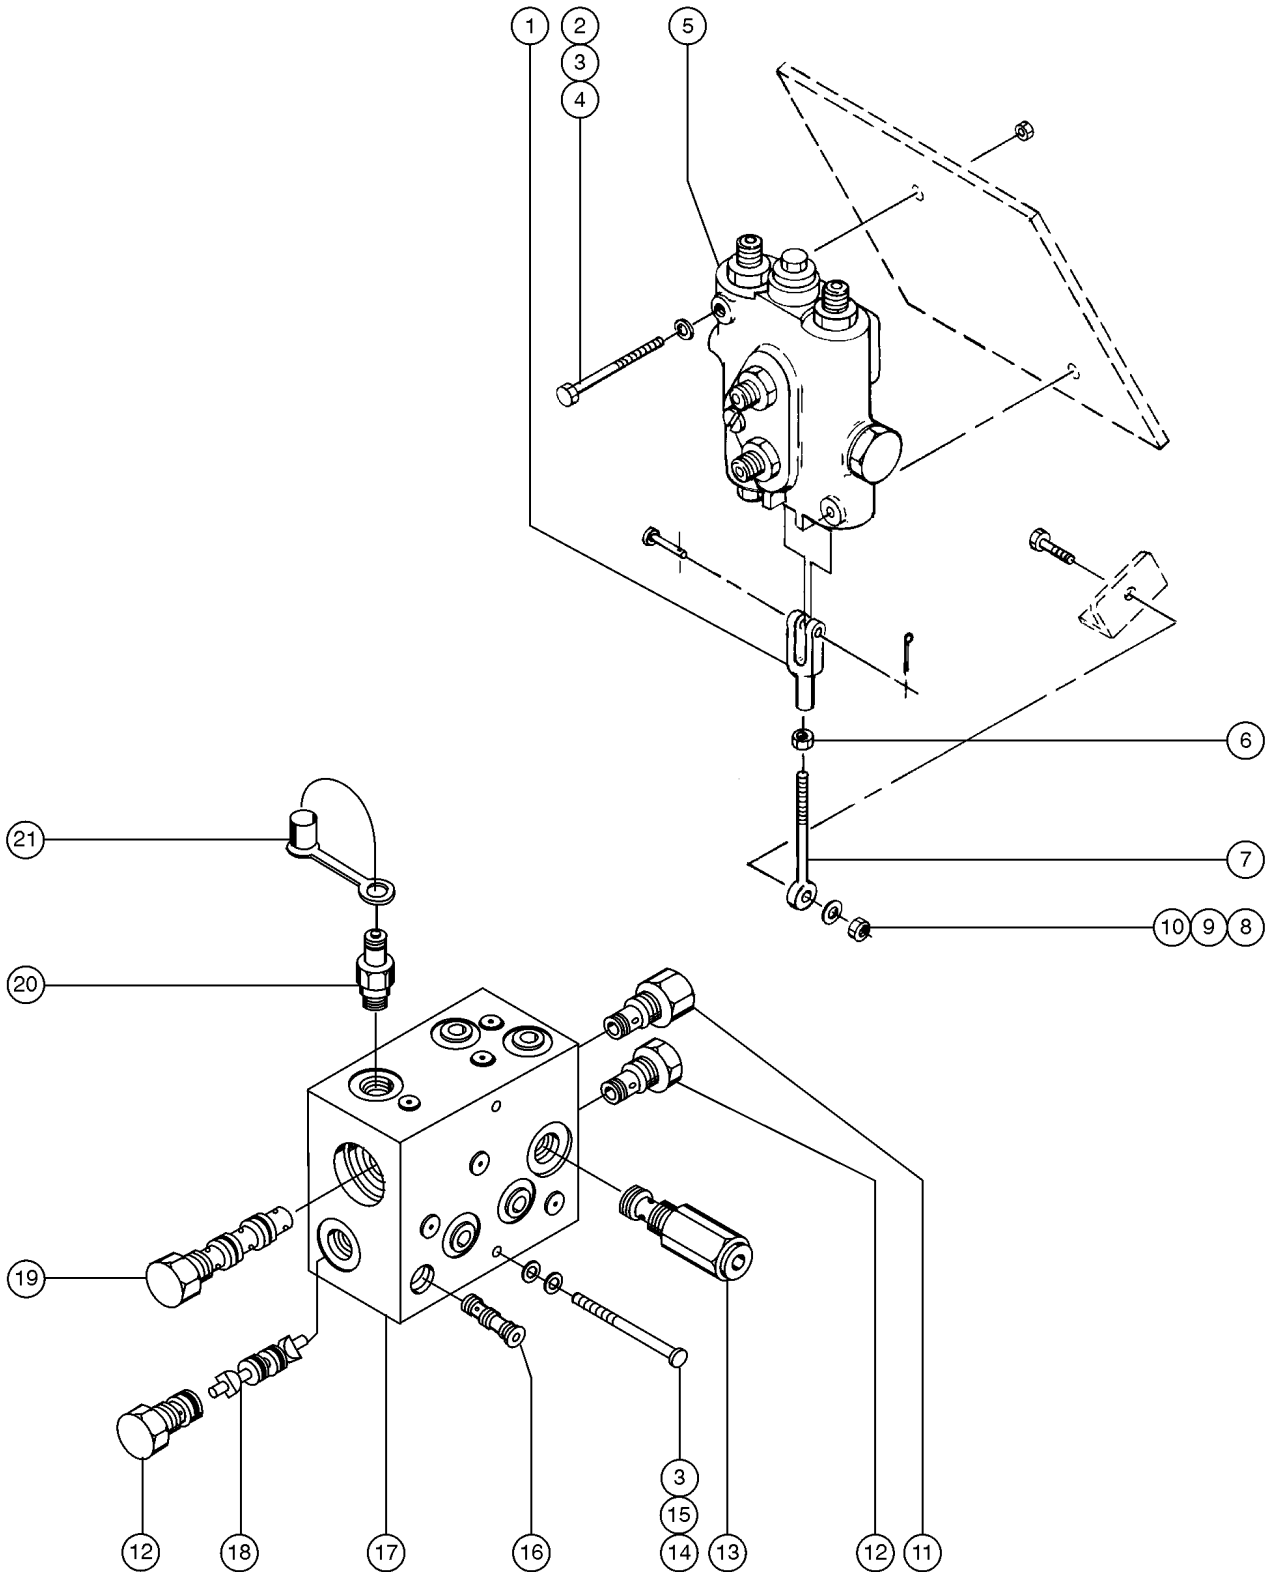

306.1 4WD Oscillation Manifolds

306.1 4WD Oscillation Manifolds

Item	Part No.	Description	Qty.
--	33994GT	PLUG AND CAP KIT-SERVICE,37 **	
1	21130GT	CLEVIS YOKE-1/4-28,PLTD W/PIN.....1 <i>includes clevis and cotter pins</i>	
2	6884GT	SCREW,HHC,1/4-20 X 2.5.....2	
3	6638GT	WASHER,FLAT,USS,1/4"Y.....4	
4	6091GT	NUT,NYLOCK,1/4-20.....4	
5	30558GT	VLV,MAN,3 POS/4 WAY,OPEN CTR.....1	
--	32681GT	SEAL KIT,CONTROL VALVE.....1	
6	21496GT	NUT,HEX,1/4-28.....1	
7	34858GT	ROD END,1/4-28 OSC.LINKAGE.....1	
8	5365GT	NUT,NYLOCK,10-24.....1	
9	6146GT	WASHER,FLAT,MS,#10,Y.....1	
10	6584GT	SCREW,SHS,10-24 X .625.....1	
11	27532GT	VALVE,DIFFERENTIAL SENSING.....1	
12	32725GT	VALVE,CHECK (30797).....2	
13	37050GT	VALVE,UNLOADER,P.O.....1	
14	12343GT	SCREW,HHC,1/4-20 X 3.....2	
15	6356GT	WASHER,LOCK,.25.....2	
16	45483GT	VALVE,SHUTTLE***.....1	
17	30797GT	MANIFOLD,OSCILLATION.....1 <i>includes index numbers 11 through 13 and 16 through 19</i>	
--	25375GT	KIT, O-RING.....1	
18	32724GT	PISTON (30797).....1	
19	32723GT	VALVE,SHUTTLE (30797).....1	
20	48997GT	NIPPLE,DIAGNOSTIC,#4.....1	
--	20224GT	DIAGNOSTIC FEMALE Q-DSCNT.....1	
21	48880GT	CAP,DIAGNOSTIC NIPPLE.....1