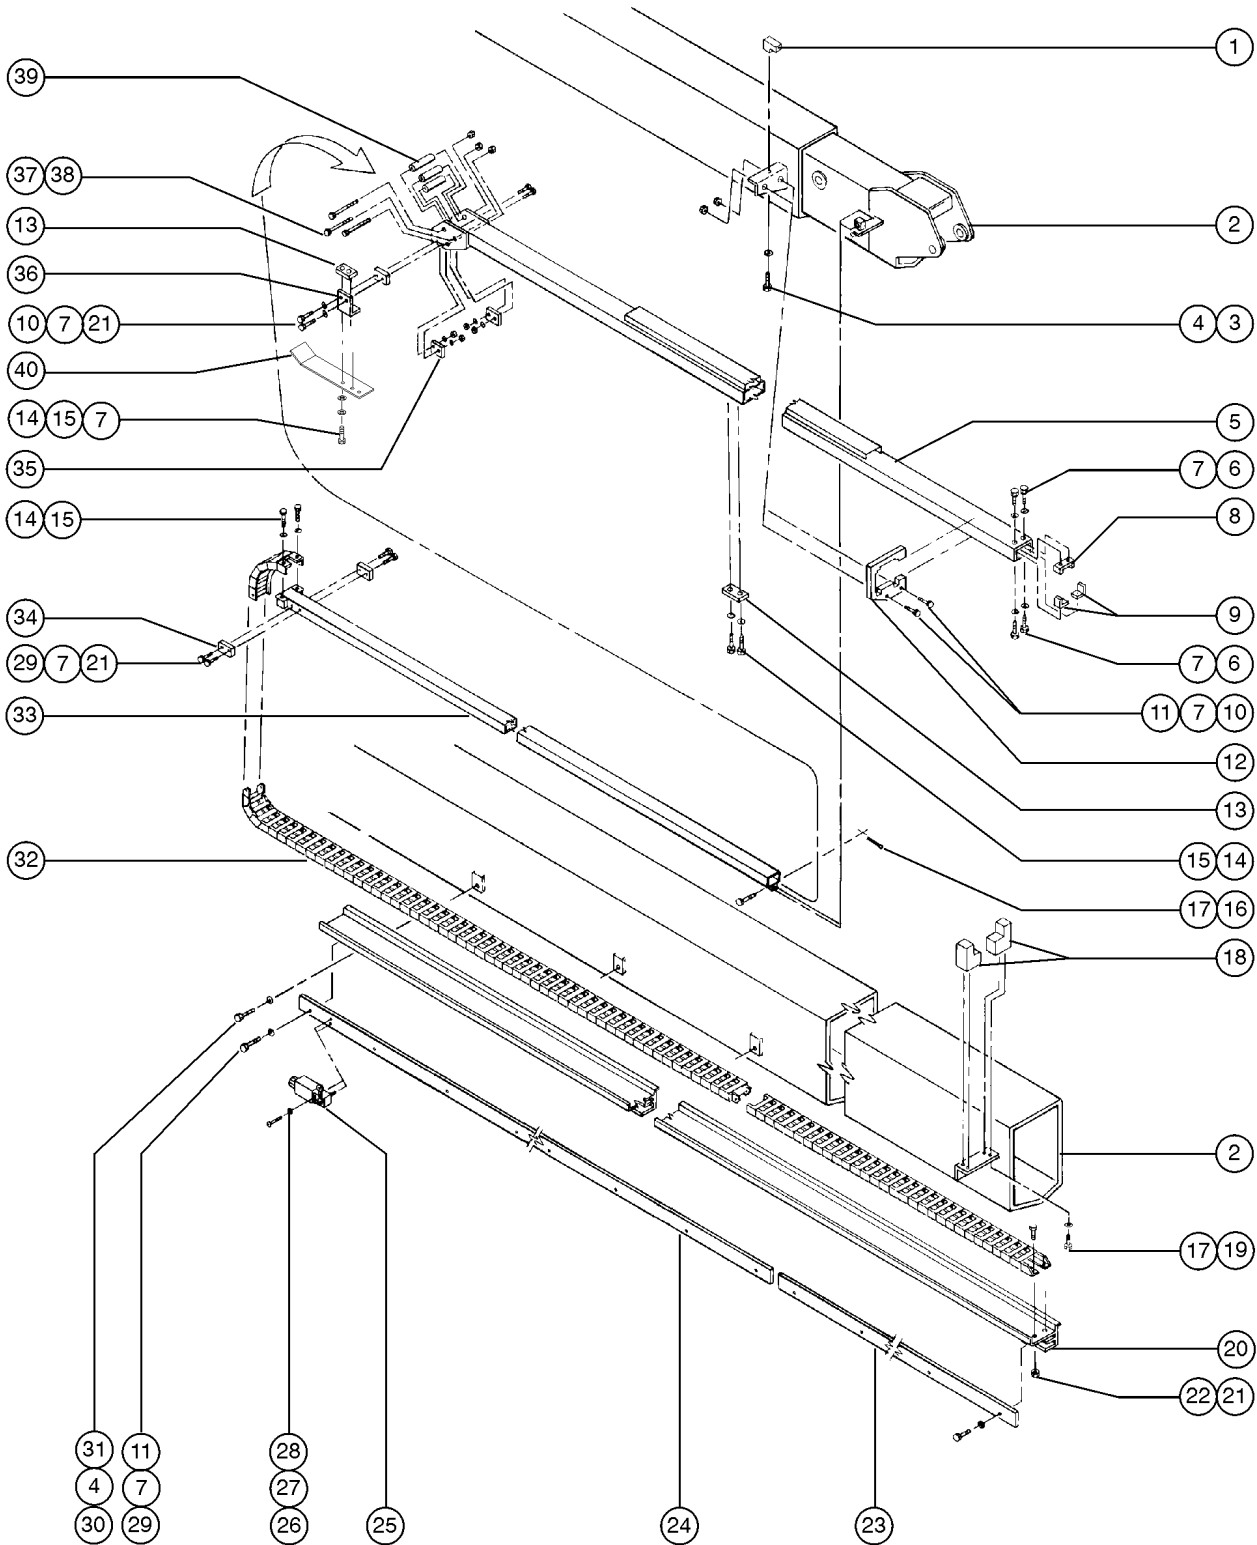

604.1 Cable Track Installation

604.1 Cable Track Installation

Item	Part No.	Description	Qty.	Item	Part No.	Description	Qty.
1	34394GT	WEAR PAD,BOTTOM,CABLE TRACK.....1		--	27258GT	TRIM,RUBBER EDGE,5/8 (BY INCH).....1	
2		Ref. Boom Installation.....1 <i>refer to sections 602.1 and 603.1</i>		--	37047GT	CABLE TRACK SUPORT TUBE ASSY** 95 version	
3	13918GT	SCREW,HHC,3/8-16 X 1.75,GRD.8.....1		34	31411GT	WEAR PAD,CABLE TRACK.....2	
4	6021GT	WASHER,LOCK,.375.....6		35	30749GT	WEAR PAD,CABLE TRACK TUBE.....3	
5	34660-SGT	CABLE TRACK TUBE WELDMENT S60.....1		36	34680PGT	ANGLE,CABLE TRACK TUBE PAINTED.....1	
6	6888GT	SCREW,HHC,1/4-20 X 1.....4		37	22832GT	SCREW,HHC,3/8-16 X 6.....3	
7	6638GT	WASHER,FLAT,USS,1/4"Y.....26		38	7713GT	NUT, LP NYLOCK, 3/8-16.....3	
8	30750GT	WEAR PAD,CABLE TRACK TUBE.....1		39	34243-500GT	TUBE,UHMW, 1 X .25 X 5.00.....3	
9	34393GT	WEAR PAD,CORNER,CABLE TRACK....2		40	36204P-SGT	BRACKET,LIMIT SWITCH EXT,BLUE*....1	
10	6637GT	SCREW,HHC,1/4-20 X 1.75.....4					
11	6091GT	NUT,NYLOCK,1/4-20.....16					
12	34323GT	WEAR PAD,CABLE TRACK.....1					
13	45209GT	WEAR PAD,4X2X.5 W/INSERT***.....2					
14	8914GT	SCREW,HHC,1/4-20 X .625.....6					
15	6356GT	WASHER,LOCK,.25.....8					
16	5361GT	PIN,COTTER,.125 X 1.5.....1					
17	34746GT	PIN,CLEVIS,.50 X 2.00 LG.....1					
18	34636GT	WEAR PAD,CABLE TRCK OUTER TUBE.....2					
19	8179GT	SCREW,HHC,1/4-20 X 2.25.....4					
20	33052-SGT	CABLE TRACK TRAY,DRILLED,S60**.....1					
--	27258GT	TRIM,RUBBER EDGE,5/8 (BY INCH) <i>order as needed</i>					
21	6889GT	NUT,LP NYLOCK,1/4-20.....8					
22	7339GT	SCREW,HHC,1/4-20 X .5.....2					
23	33054-SGT	COVER,CABLE TRACK TRAY,S60,'95....2					
24	33053-SGT	COVER,CABLE TRACK TRAY,S60,'95'....1					
25	~~88356~~11103GT	SWITCH,LIMIT,W/RLR ARM,NO/NC**....1					
--	19491GT	CONTACTOR,LIMIT SWITCH.....1					
--	89756GT	NECK/HEAD-LIMIT SWITCH (88356)					
--	97128GT	ROLLER ARM,LIMIT SWITCH***.....1					
26	16486GT	SCREW,RHM,10-32 X 1.75.....2					
27	6607GT	WASHER,LOCK,#10 PLTD.....2					
28	6146GT	WASHER,FLAT,MS,#10,Y.....2					
29	6090GT	SCREW,HHC,1/4-20 X .75.....16					
30	8255GT	SCREW,HHC,3/8-16 X .75.....6					
31	6097GT	WASHER,FLAT,USS,3/8",Y.....5					
32	43483GT	TRACK,STEEL CABLE,86 LINKS***.....1					
--	41621GT	KIT,CABLE TRACK UPDATE.....1 <i>for replacing plastic cable track</i>					
--	43935GT	KIT,STEEL CABLE TRACK,S60***.....1 <i>for replacing plastic cable track</i>					
33	43853-SGT	EXU.,CABLE TRK.SUPPT,210"DRIL*.....1