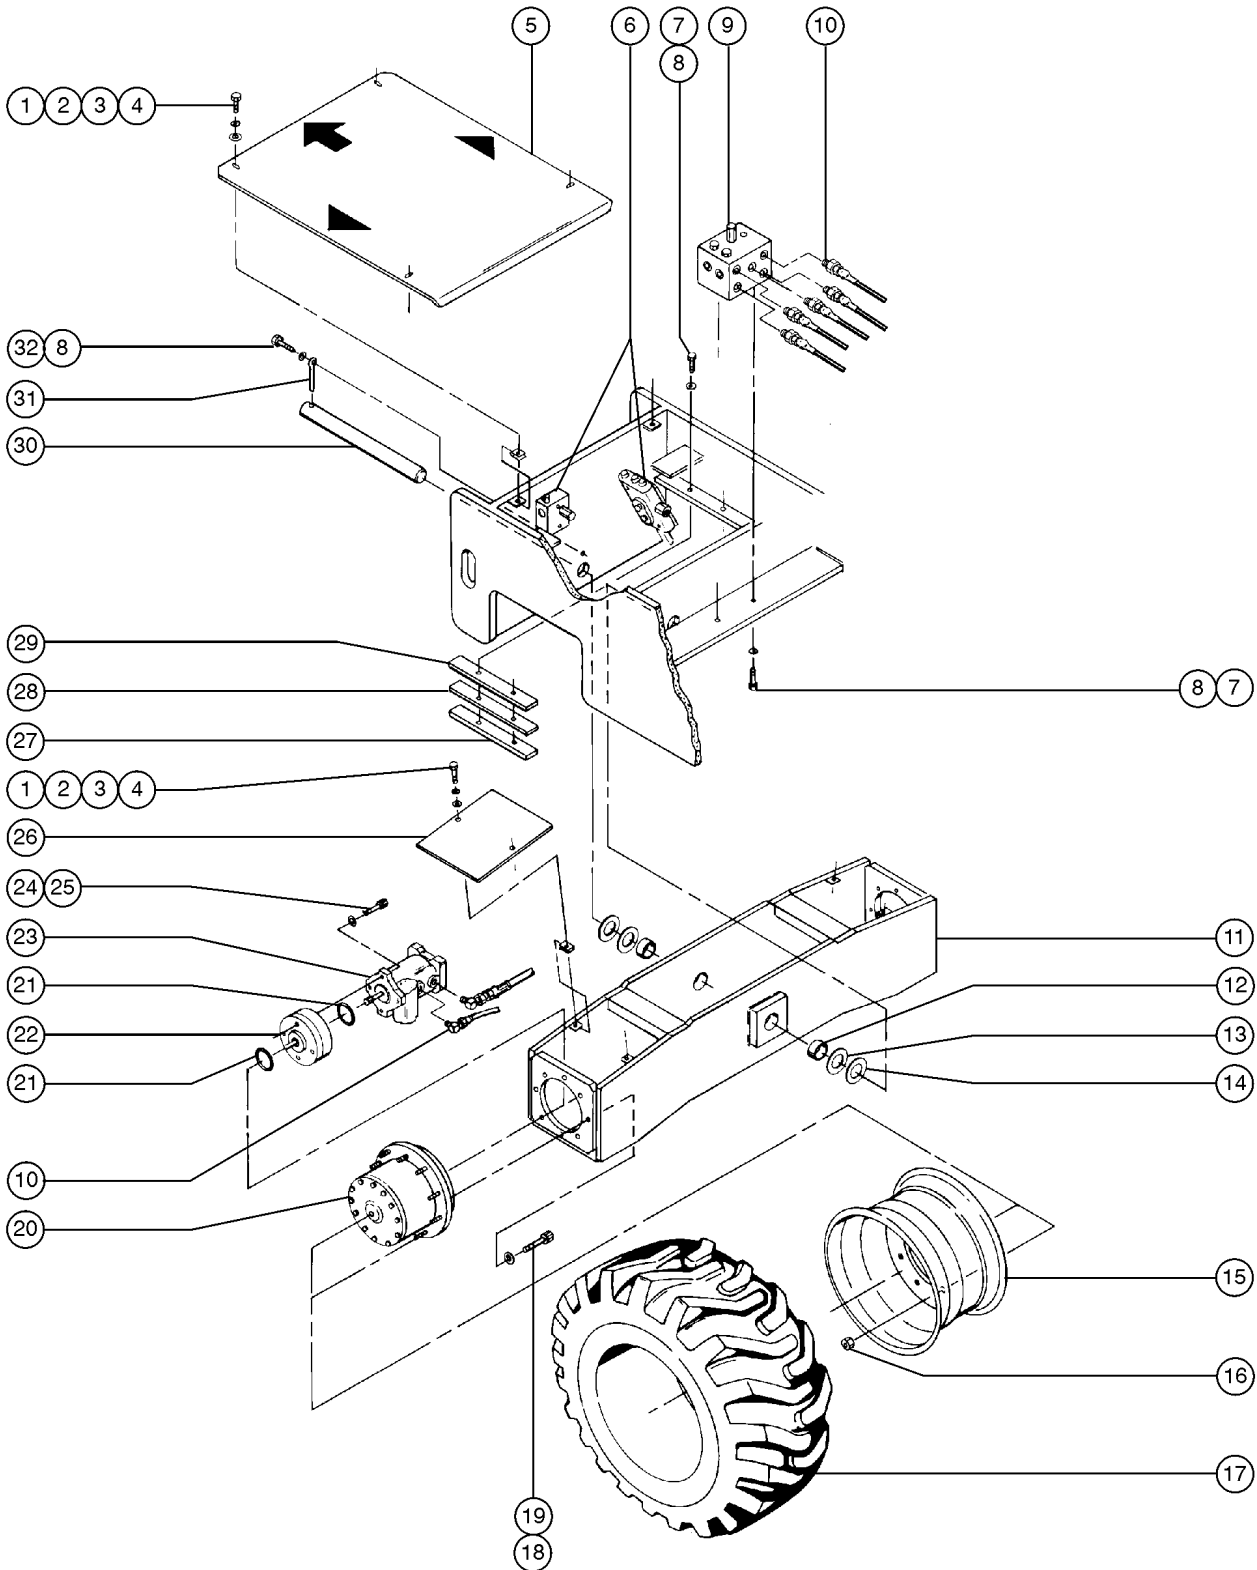

206.1 2WD Non-steer Axle

206.1 2WD Non-steer Axle

Item	Part No.	Description	Qty.	Item	Part No.	Description	Qty.
1	6090GT	SCREW,HHC,1/4-20 X .75.....	8	--	65855GT	SNAP RING, W3/W6 TORQUE HUB*	
2	6356GT	WASHER,LOCK,.25.....	8	--	72288GT	COUPLER, METAL(53483)	
3	6638GT	WASHER,FLAT,USS,1/4"Y.....	8	--	83084GT	SEAL,LIP (33434)***	
4	56912GT	SPRING CLIP,1/4-20,.025-.15X.54,ZAG.....	8	21	22811GT	O-RING,MOTOR TO BRAKE***..... <i>measures approx 4" x 0.10"</i>	4
5	33944GT	COVR W/DECLS,DR CHAS,NS END.....	1	22	73919GT	BRAKE,1200 INLB***..... <i>includes 2 each index number 21</i>	2
6		Ref. Oscillation Manifolds..... <i>refer to section 207.1</i>	1	--	65608GT	BEARING KIT, AUSCO***	
7	8177GT	SCREW,HHC,1/2-13 X 1.5.....	7	--	75658GT	LINING KIT,AUSCO (73918)***	
8	6033GT	WASHER,LOCK,0.5".....	8	--	75659GT	SEAL KIT, AUSCO (73918)	
9		Ref. 2WD Drive Manifold..... <i>refer to section 205.1</i>	8	--	29291GT	SEAL KIT,MICO..... <i>for Mico Brake 29422 and 41913</i>	2
10		Ref. Hydraulic Hoses & Fittings..... <i>refer to sections 208.1 and 209.1</i>	8	--	29292GT	BRAKE,LINING KIT,MICO..... <i>for Mico Brake 29422</i>	2
11	33945GT	NON-STEER AXLE ASSEMBLY S60%%..... <i>includes index number 12</i>	1	--	29293GT	BEARING KIT,MICO..... <i>for Mico Brake 29422 and 41913</i>	2
12	34639GT	BEARING,2.5"ID X 2.75 X 2.25"L.....	2	--	41918GT	LINING KIT,MICO BRAKE <i>for Mico Brake 41913</i>	
13	29746GT	WASHER,FLAT,2.5 X 4 X .062		23	24668GT	DRIVE MOTOR REAR,2WD/7 DEGREE*..... <i>includes 1 each index number 21</i>	2
14	25436GT	WASHER,THRUST,2.56 X 4.0 X .18		--	33444GT	SEAL KIT,DRIVE MOTOR,(24668).....	2
15	73184GT	WHEEL,19.5 X 11.75,10 HOLE***.....	2	24	7261GT	SCREW,HHC,1/2-13 X 5 BLACK..... <i>for Mico Brakes</i>	4
--	73180GT	TIRE & WHEEL RH, AIR S60***..... <i>shown</i>	2	--	56680GT	SCREW,SHC,1/2-13 X 4.50 ZINC <i>for Ausco Brakes</i>	
--	73181GT	TIRE & WHEEL LH, AIR S60.....	2	25	13066GT	WASHER,FLAT,.5 HARDENED.....	4
--	73182GT	TIRE & WHEEL ASSY.RIGHT,FF S60.....	2	26	34409P-SGT	COVER,REAR AXLE BLUE.....	2
--	73183GT	TIRE & WHEEL ASSY.LEFT,FF S60.....	2	27	34217P-SGT	BAR,AXLE ROTATION STOP,PAINTED..... <i>non-oscillating models</i>	2
16	34127GT	NUT,LUG,3/4-16 X 7/8 RADIUS.....	20	--	34218P-SGT	BAR,AXLE ROTATION STOP,OSC..... <i>oscillating models</i>	2
17	73185GT	TIRE,38/65D-19.5,16PLY,OTR*.....	2	28	34215GT	SHIM,AXLE ROTATION STOP,12GA	
18	45066GT	SCREW,SHC,5/8-11 X 2.25.....	16	29	34216GT	SHIM,AXLE ROTATION STOP,22GA	
19	13064GT	WASHER,FLAT,.625 HARDENED.....	16	30	34273GT	PIN,2.50DIAX21.12LG,1HOLE.....	1
20	33434GT	WHEEL DRIVE,W3 73:1***.....	2	31	1256267GT	ROD END,.5 X 3.75,ZAG.....	3
--	147558GT	KIT,BEARING,TAPERED,OUTER***		32	6096GT	SCREW,HHC,1/2-13 X 2 GR5.....	1
--	147559GT	KIT,BEARING,TAPERED,INNER***					
--	33440GT	SEAL KIT,TORQUE HUB (34115)***					
--	33441GT	STUD,WHEEL,3/4-16, (34115)					
--	33989PGT	COVER, TORQUE HUB,PAINTED GRAY					
--	33990GT	O-RING, TORQUE HUB COVER					
--	33991GT	ACTUATOR,FOR/DISCONNECT ROD					
--	33992GT	DISCONNECT ROD, TORQUE HUB					
--	58238GT	BEARING KIT,WHEEL DRIVE,S60***					
--	58283GT	BOLT,COVER,WHEEL DRIVE,W3***					
--	58999GT	WASHER,THRUST,(33434)** <i>for models with 33434</i>					
--	65802GT	WASHER,THRUST W3 HUB (53483) <i>for models with 53483</i>					
--	65846GT	BEARING,THRUST WASHER***