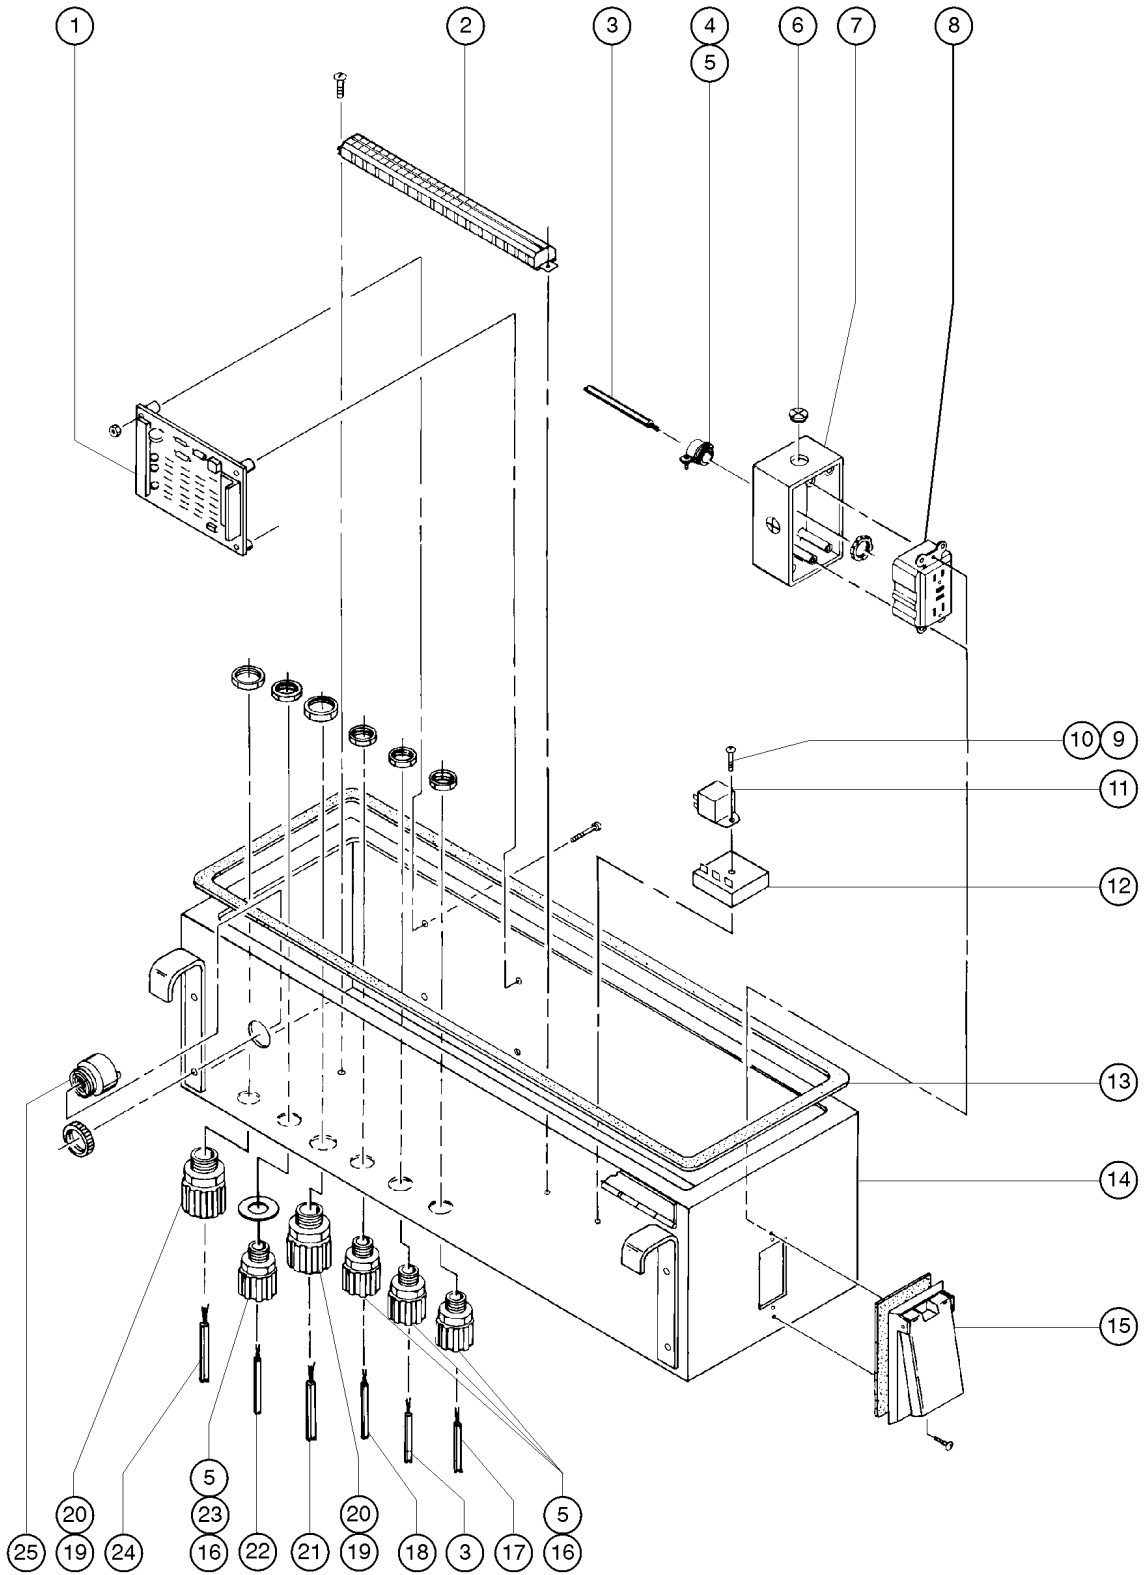

702.1 Platform Controls - View 1

702.1 Platform Controls - View 1

Item	Part No.	Description	Qty.
A	119867GT	WIRING KIT,JIB TIME DELAY IC	
--	19274GT	RELAY,SPDT,12V(AUTO)**	
--	43181GT	CAPACITOR,TIME DELAY	
--	33996GT	SCREWDRIVER,TERMINAL BLOCK	
1	22052GT	LIMITER PC BOARD, HORSEPOWER...1 <i>includes mounting fasteners</i>	
--	39591GT	SPACER,NYLON,.375.....4 <i>sold separately</i>	
2	32637GT	TERMINAL BLOCK,WAGO.....48	
2	33996GT	SCREWDRIVER,TERMINAL BLOCK	
3	43956GT	WIRE CABLE,14/3 CON.TPE JKT*.....960-inches	
4	6622GT	GROUND CONNECTOR,1/2".....1	
5	6935GT	LOCKNUT,ELEC,1/2".....1	
6	8843GT	COVER,KNOCK OUT HOLE,4 PER BAG.....1	
7	10775GT	T-BOX,2.75 X 4.5 X 2.0.....1	
8	13585GT	OUTLET, 110V.....1	
8	35003GT	RECEPTACLE, BRITISH, 110V.....1	
--	35003GT	RECEPTACLE, BRITISH, 110V.....1	
9	6179GT	SCREW,RHM,10-32 X 1.25.....1	
10	6178GT	NUT,NYLOCK,10-32.....1	
11	19274GT	RELAY,SPDT,12V(AUTO)**.....1	
12	43181GT	CAPACITOR,TIME DELAY.....1	
13	27115GT	GASKET,UPPER CONTROL BOX.....1	
14	33474GT	CONTROL BOX W/DECAL,PLAT.....1 <i>includes 1 each index number 13</i>	
15	45437GT	COVER,GFCI,WEATHERPROOF.....1 <i>includes mounting fasteners</i>	
--	33629GT	PLATE,UK POWER TO PLATFORM.....1	
--	33724GT	KIT,GASKET,UK POWER TO PLAT.....1	
16	7056GT	CONN,SQUEEZE,1/2NPT .38-.50,SM...3	
17	32708GT	HARNESS ASSY, FOOTSWITCH.....1	
18	30794GT	WIRE,12/3 SJEOW,BK-WH-GR/YL.....960-inches	
19	12960GT	CABLE SQUEEZE CONN.,XTRA LRG...2	
20	14041GT	LOCKNUT,ELECTRIC,3/4".....2	
21	35934GT	WIRE CABLE,18/19 CON.TPRJKT.....960-inches	
22	35934GT	WIRE CABLE,18/19 CON.TPRJKT.....960-inches	
23	34769GT	WASHER,REDUCING 3/4" TO 1/2".....1	
24	43956GT	WIRE CABLE,14/3 CON.TPE JKT*.....120-inches	
25	45383GT	ALARM,WARBLE TONE 5-30 VDC***.....1 <i>Does not include 72326 nut</i>	
--	72326GT	NUT - PLASTIC,RING FOR ALARMS.....1